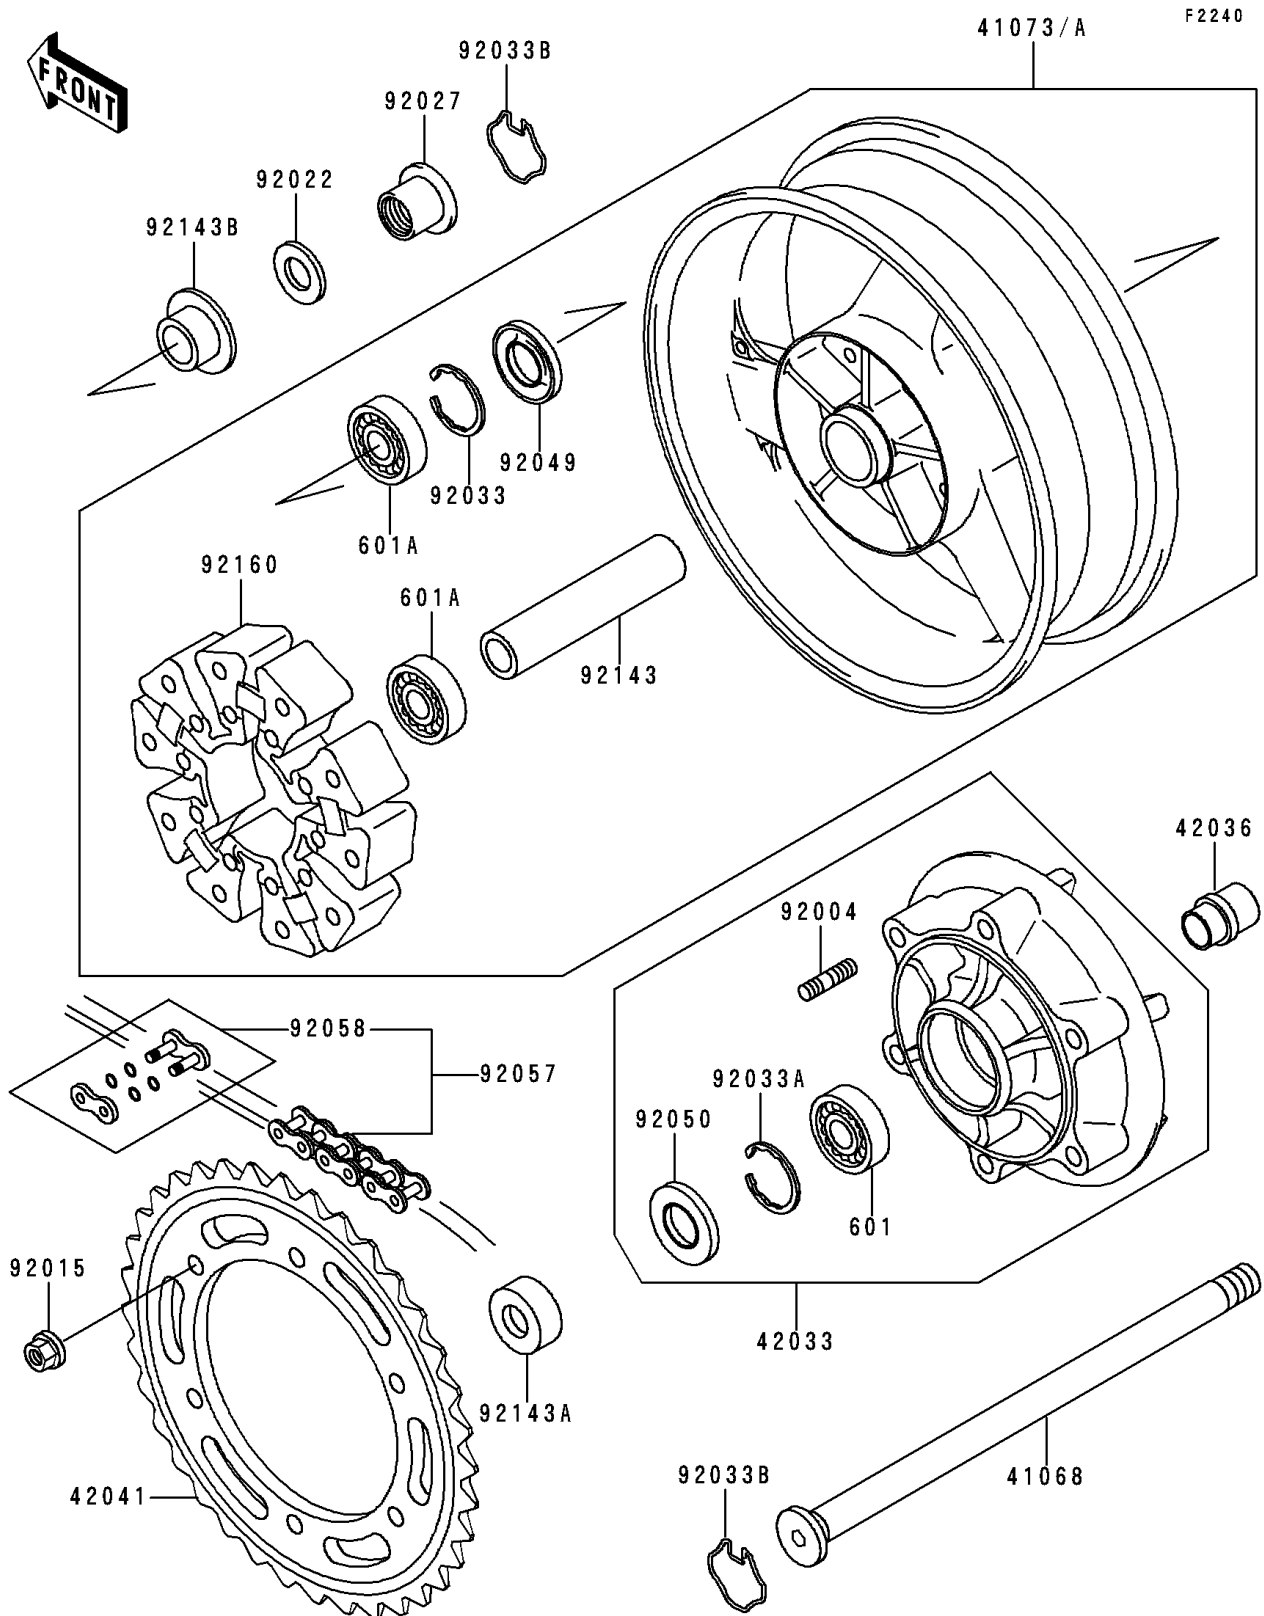

1999 ZRX1100 PARTS DIAGRAM

Rear Wheel/Chain

1999 ZRX1100 PARTS LIST

Rear Wheel/Chain

ITEM NAME	PART NUMBER	QUANTITY
BEARING-BALL,#6206UUC3 (Ref # 601)	601B6206UU	1
BEARING-BALL,#6304UUC3 (Ref # 601A)	601B6304UU	2
AXLE,RR (Ref # 41068)	41068-1354	1
WHEEL-ASSY,RR,BLACK (Ref # 41073)	41073-1617-R2	1
COUPLING-ASSY,RR HUB,C.GRAY (Ref # 42033)	42033-1160-EZ	1
SLEEVE,RR AXLE,L=45 (Ref # 42036)	42036-1302	1
SPROCKET-HUB,45T (Ref # 42041)	42041-1283	1
STUD,10X24 (Ref # 92004)	92004-1146	6
NUT,10MM (Ref # 92015)	92015-1720	6
WASHER,23X32X2.3 (Ref # 92022)	92022-1618	1
COLLAR,RR AXLE,L=28 (Ref # 92027)	92027-1810	1
RING-SNAP,52MM (Ref # 92033)	92033-1043	1
RING-SNAP,62MM (Ref # 92033A)	92033-1044	1
RING-SNAP,RR AXLE (Ref # 92033B)	92033-1156	2
SEAL-OIL,28X52X5 (Ref # 92049)	92049-1061	1
SEAL-OIL,AJN40627 (Ref # 92050)	92050-027	1
CHAIN,DRIVE,DID50ZV2X110L (Ref # 92057)	92057-1469	1
JOINT-CHAIN,DRIVE (Ref # 92058)	92058-1077	1
COLLAR,REAR AXLE,L=116 (Ref # 92143)	92143-1390	1
COLLAR,RR AXLE,LH,L=17 (Ref # 92143A)	92143-1914	1
COLLAR,RR AXLE,RH,L=18 (Ref # 92143B)	92143-1915	1
DAMPER,SHOCK,RR HUB (Ref # 92160)	92160-1911	1