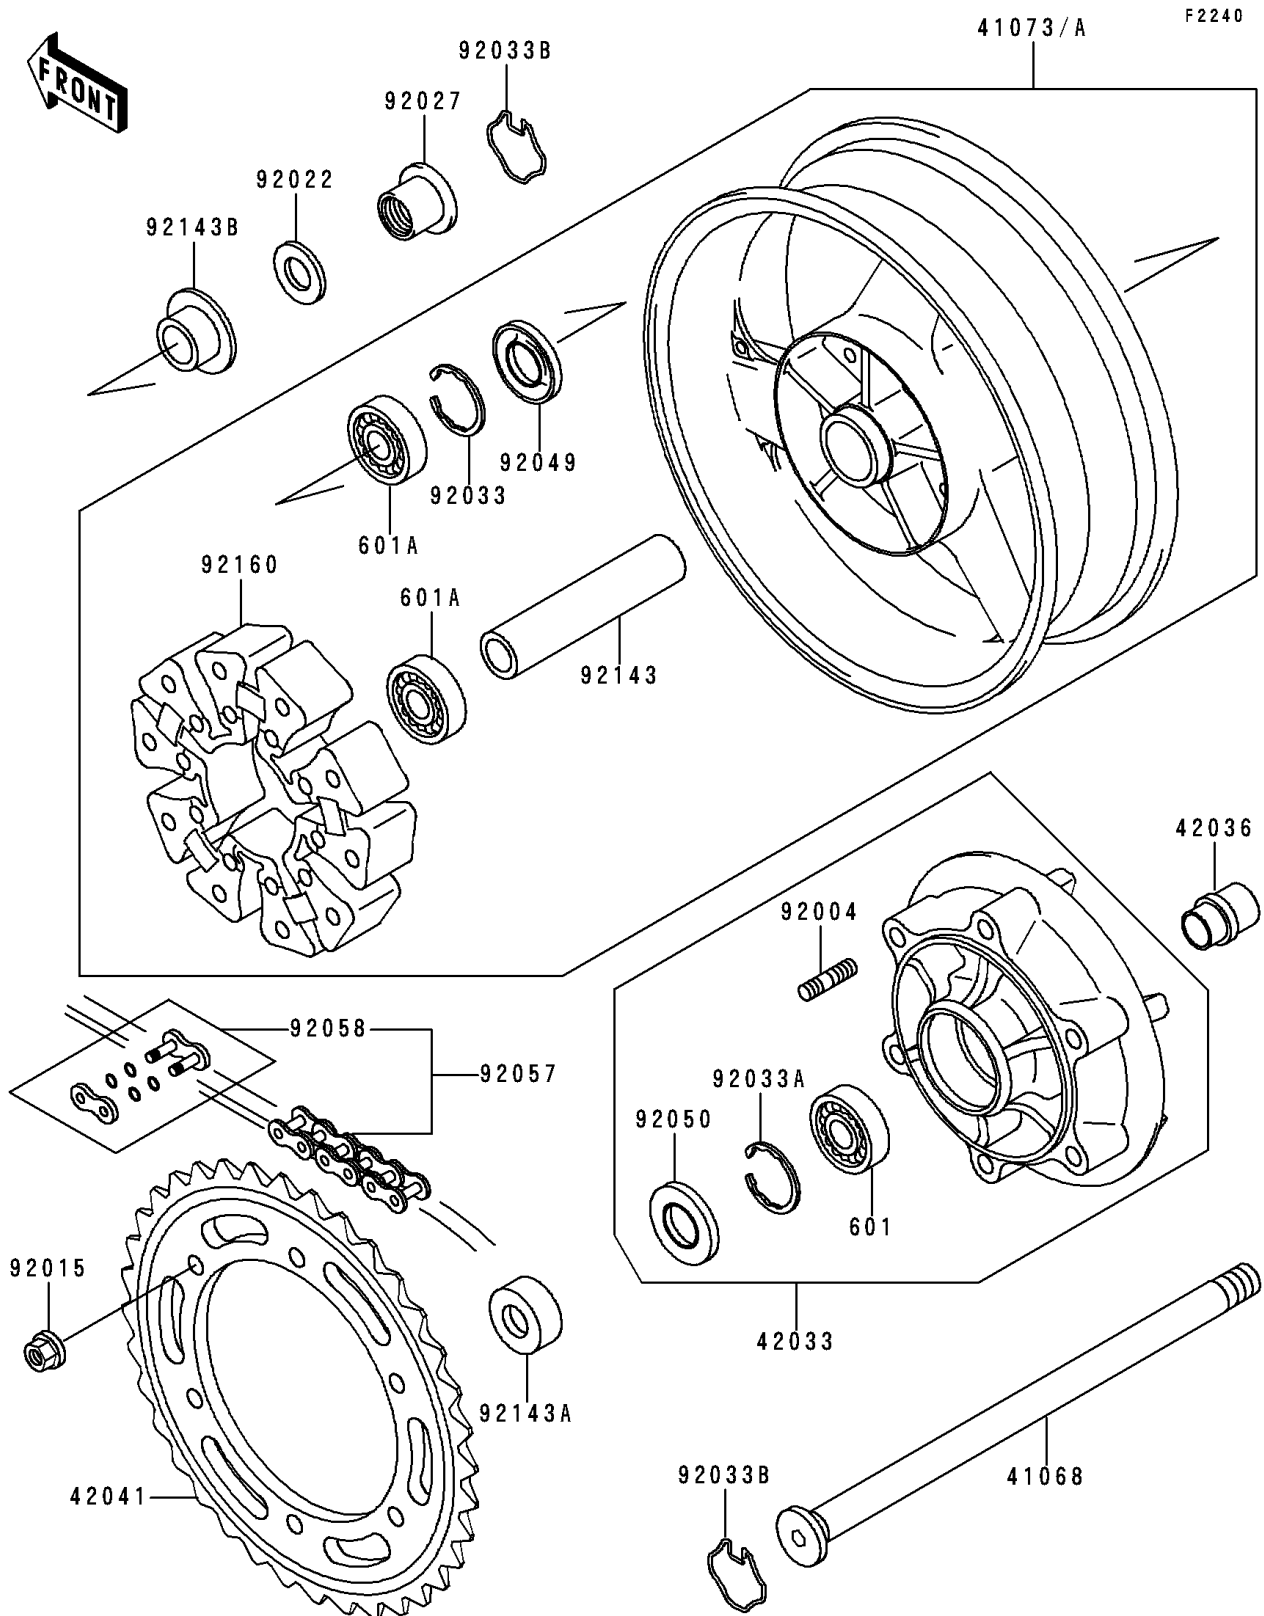

# 2000 ZRX1100 PARTS DIAGRAM

Rear Wheel/Chain

## 2000 ZRX1100 PARTS LIST

### Rear Wheel/Chain

ITEM NAME	PART NUMBER	QUANTITY
BEARING-BALL,#6206UUC3 (Ref # 601)	601B6206UU	1
BEARING-BALL,#6304UUC3 (Ref # 601A)	601B6304UU	2
AXLE,RR (Ref # 41068)	41068-1354	1
WHEEL-ASSY,RR,BLACK (Ref # 41073A)	41073-1645-R2	1
COUPLING-ASSY,RR HUB,C.GRAY (Ref # 42033)	42033-1160-EZ	1
SLEEVE,RR AXLE,L=45 (Ref # 42036)	42036-1302	1
SPROCKET-HUB,45T (Ref # 42041)	42041-1283	1
STUD,10X24 (Ref # 92004)	92004-1146	6
NUT,10MM (Ref # 92015)	92015-1720	6
WASHER,23X32X2.3 (Ref # 92022)	92022-1618	1
COLLAR,RR AXLE,L=28 (Ref # 92027)	92027-1810	1
RING-SNAP,52MM (Ref # 92033)	92033-1043	1
RING-SNAP,62MM (Ref # 92033A)	92033-1044	1
RING-SNAP,RR AXLE (Ref # 92033B)	92033-1156	2
SEAL-OIL,28X52X5 (Ref # 92049)	92049-1061	1
SEAL-OIL,AJN40627 (Ref # 92050)	92050-027	1
CHAIN,DRIVE,DID50ZV2X110L (Ref # 92057)	92057-1469	1
JOINT-CHAIN,DRIVE (Ref # 92058)	92058-1077	1
COLLAR,REAR AXLE,L=116 (Ref # 92143)	92143-1390	1
COLLAR,RR AXLE,LH,L=17 (Ref # 92143A)	92143-1914	1
COLLAR,RR AXLE,RH,L=18 (Ref # 92143B)	92143-1915	1
DAMPER,SHOCK,RR HUB (Ref # 92160)	92160-1911	1