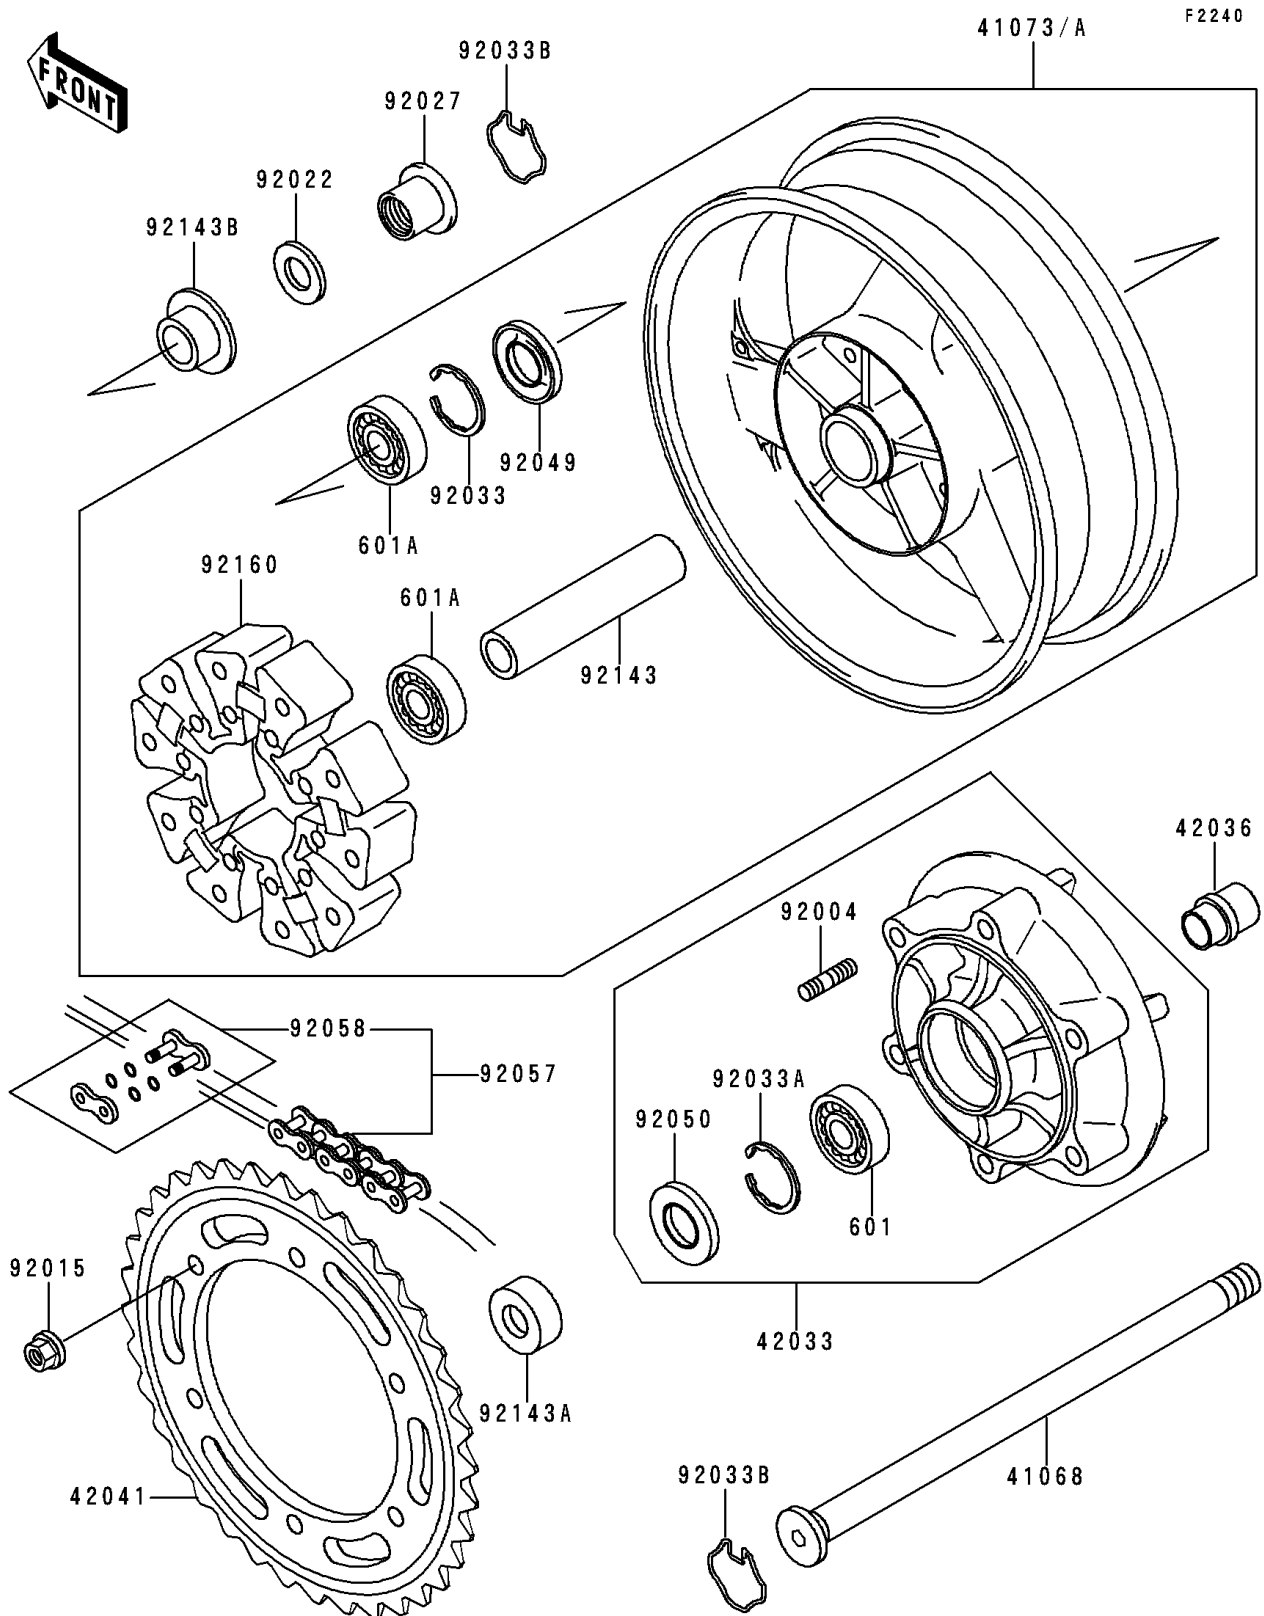

2000 ZRX1100 PARTS DIAGRAM

Rear Wheel/Chain

2000 ZRX1100 PARTS LIST

Rear Wheel/Chain

ITEM NAME	PART NUMBER	QUANTITY
BEARING-BALL,#6206UUC3 (Ref # 601)	601B6206UU	1
BEARING-BALL,#6304UUC3 (Ref # 601A)	601B6304UU	2
AXLE,RR (Ref # 41068)	41068-1354	1
WHEEL-ASSY,RR,BLACK (Ref # 41073A)	41073-1645-R2	1
COUPLING-ASSY,RR HUB,C.GRAY (Ref # 42033)	42033-1160-EZ	1
SLEEVE,RR AXLE,L=45 (Ref # 42036)	42036-1302	1
SPROCKET-HUB,45T (Ref # 42041)	42041-1283	1
STUD,10X24 (Ref # 92004)	92004-1146	6
NUT,10MM (Ref # 92015)	92015-1720	6
WASHER,23X32X2.3 (Ref # 92022)	92022-1618	1
COLLAR,RR AXLE,L=28 (Ref # 92027)	92027-1810	1
RING-SNAP,52MM (Ref # 92033)	92033-1043	1
RING-SNAP,62MM (Ref # 92033A)	92033-1044	1
RING-SNAP,RR AXLE (Ref # 92033B)	92033-1156	2
SEAL-OIL,28X52X5 (Ref # 92049)	92049-1061	1
SEAL-OIL,AJN40627 (Ref # 92050)	92050-027	1
CHAIN,DRIVE,DID50ZV2X110L (Ref # 92057)	92057-1469	1
JOINT-CHAIN,DRIVE (Ref # 92058)	92058-1077	1
COLLAR,REAR AXLE,L=116 (Ref # 92143)	92143-1390	1
COLLAR,RR AXLE,LH,L=17 (Ref # 92143A)	92143-1914	1
COLLAR,RR AXLE,RH,L=18 (Ref # 92143B)	92143-1915	1
DAMPER,SHOCK,RR HUB (Ref # 92160)	92160-1911	1