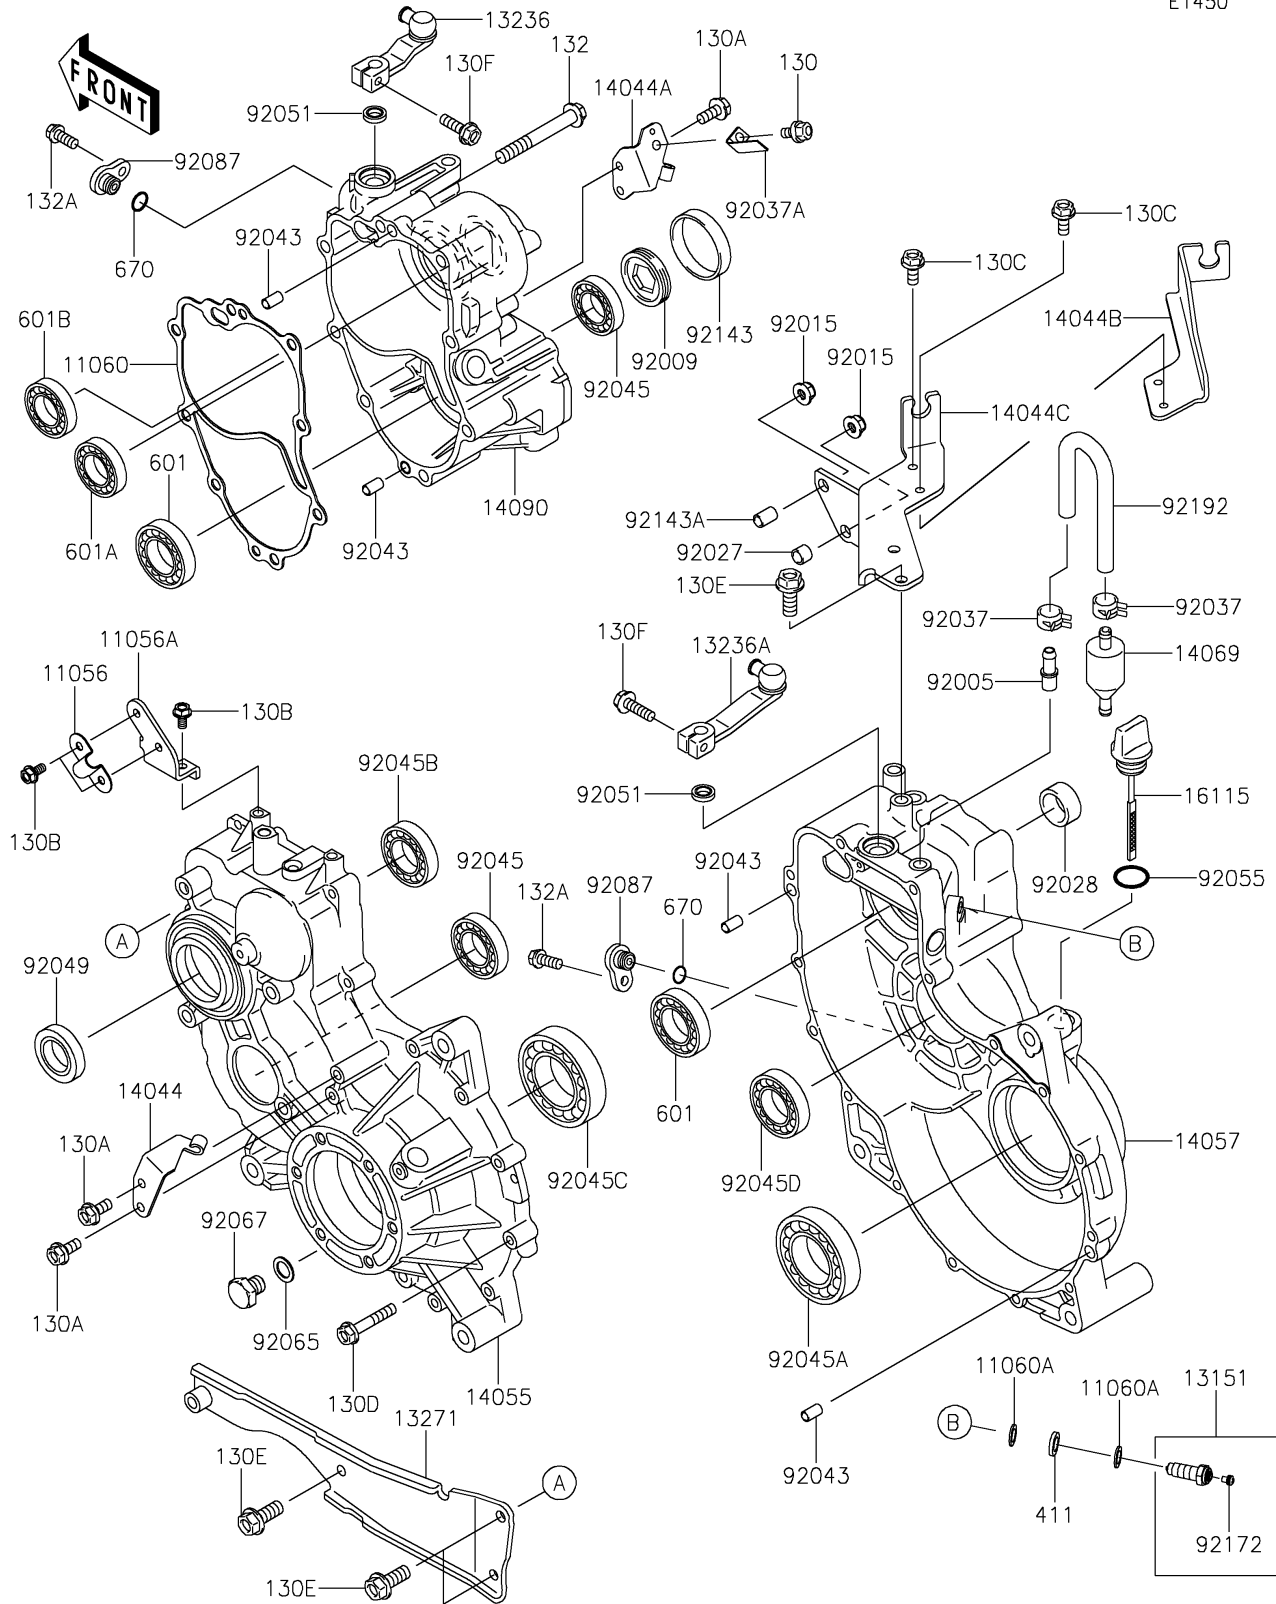

2021 MULE™ 4010 TRANS4x4® CAMO PARTS DIAGRAM

Gear Box

E1450

2021 MULE™ 4010 TRANS4x4® CAMO PARTS LIST

Gear Box

ITEM NAME	PART NUMBER	QUANTITY
BRACKET,OIL PIPE (Ref # 11056)	11056-4139	1
BRACKET,OIL PIPE (Ref # 11056A)	11056-4140	1
GASKET,GEAR CASE COVER (Ref # 11060)	11060-1310	1
GASKET (Ref # 11060A)	11060-1966	2
SWITCH-COMP (Ref # 13151)	13151-1093	1
LEVER-COMP (Ref # 13236)	13236-1363	1
LEVER-COMP (Ref # 13236A)	13236-1372	1
PLATE (Ref # 13271)	13271-1604	1
HOLDER-CABLE (Ref # 14044)	14044-0003	1
HOLDER-CABLE (Ref # 14044A)	14044-0004	1
HOLDER-CABLE,HI/LOW (Ref # 14044B)	14044-1075	1
HOLDER-CABLE (Ref # 14044C)	14044-1098	1
CASE-GEAR,LH (Ref # 14055)	14055-0035	1
CASE-COMP-GEAR,RH (Ref # 14057)	14057-0011	1
BREATHER (Ref # 14069)	14069-1051	1
COVER,GEAR CASE,HI/LOW (Ref # 14090)	14090-1238	1
CAP-OIL FILLER (Ref # 16115)	16115-1060	1
FITTING,BREATHER (Ref # 92005)	92005-1127	1
SCREW,55MM (Ref # 92009)	92009-1290	1
NUT,8MM (Ref # 92015)	92015-1432	2
COLLAR,8.8X12X9 (Ref # 92027)	92027-1568	1
BUSHING,23X30X13 (Ref # 92028)	92028-132	1
CLAMP,TUBE (Ref # 92037)	92037-1505	2
CLAMP (Ref # 92037A)	92037-1680	1
PIN,6.2X8X14 (Ref # 92043)	92043-1263	4
BEARING-BALL,TMB304CCM (Ref # 92045)	92045-1142	2
BEARING-BALL,6010CM (Ref # 92045A)	92045-1162	1
BEARING-BALL,62/28 (Ref # 92045B)	92045-1207	1
BEARING-BALL,6210CM (Ref # 92045C)	92045-1213	1