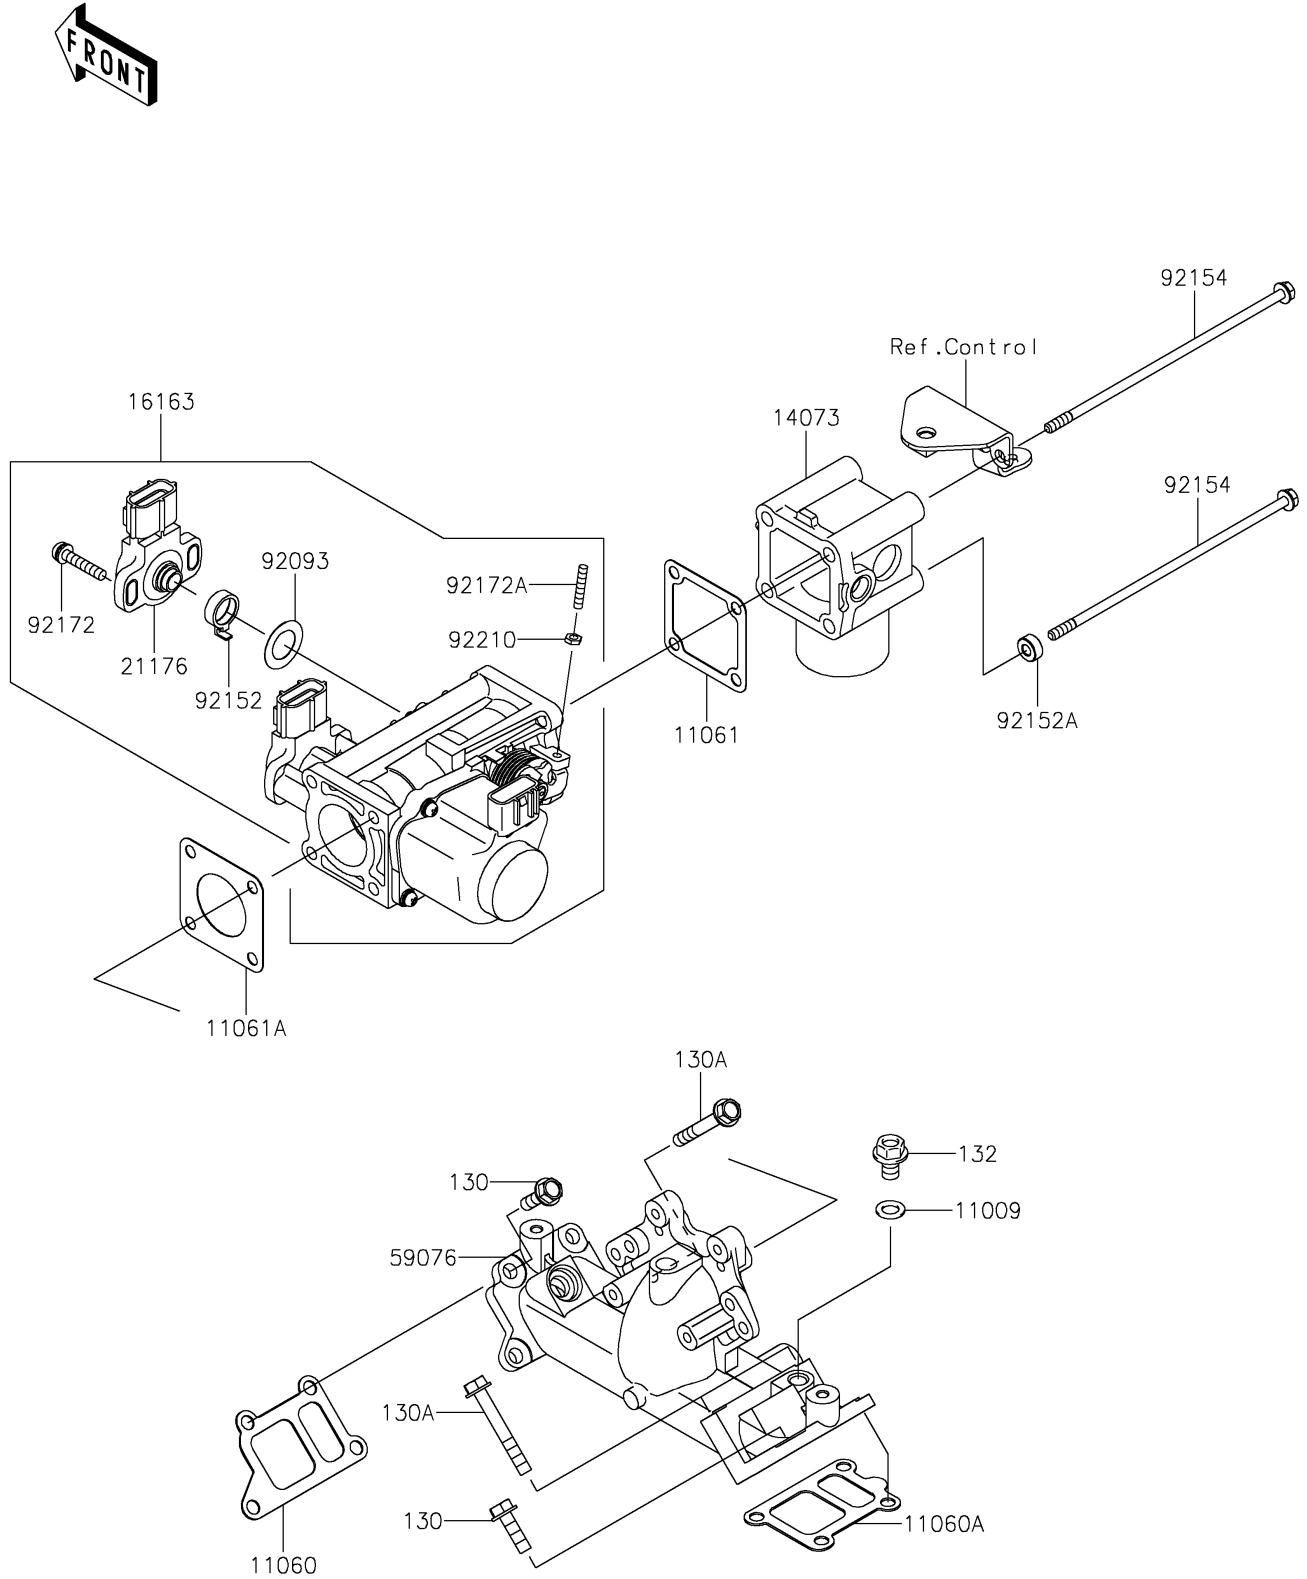

2021 MULE™ 4010 TRANS4x4® CAMO PARTS DIAGRAM

Throttle

E1510

2021 MULE™ 4010 TRANS4x4® CAMO PARTS LIST

Throttle

ITEM NAME	PART NUMBER	QUANTITY
GASKET,8.2X14X1.0 (Ref # 11009)	11009-1344	1
GASKET,INTAKE MANIFOLD (Ref # 11060)	11060-2087	1
GASKET,INTAKE MANIFOLD (Ref # 11060A)	11060-2088	1
GASKET (Ref # 11061)	11061-0861	1
GASKET (Ref # 11061A)	11061-2179	1
DUCT (Ref # 14073)	14073-0780	1
THROTTLE-ASSY (Ref # 16163)	16163-0949	1
SENSOR (Ref # 21176)	21176-2112	1
MANIFOLD-INTAKE (Ref # 59076)	59076-0718	1
SEAL (Ref # 92093)	92093-2133	1
COLLAR (Ref # 92152)	92152-2093	1
COLLAR,LWR SIDE (Ref # 92152A)	92152-2333	2
BOLT,FLANGED,6X195 (Ref # 92154)	92154-2653	4
SCREW (Ref # 92172)	92172-0254	2
SCREW (Ref # 92172A)	92172-2106	1
NUT (Ref # 92210)	92210-2120	1
BOLT-FLANGED,6X20 (Ref # 130)	130BA0620	5
BOLT-FLANGED,6X45 (Ref # 130A)	130CA0645	3
BOLT-FLANGED-SMALL,8X12 (Ref # 132)	132BB0812	1