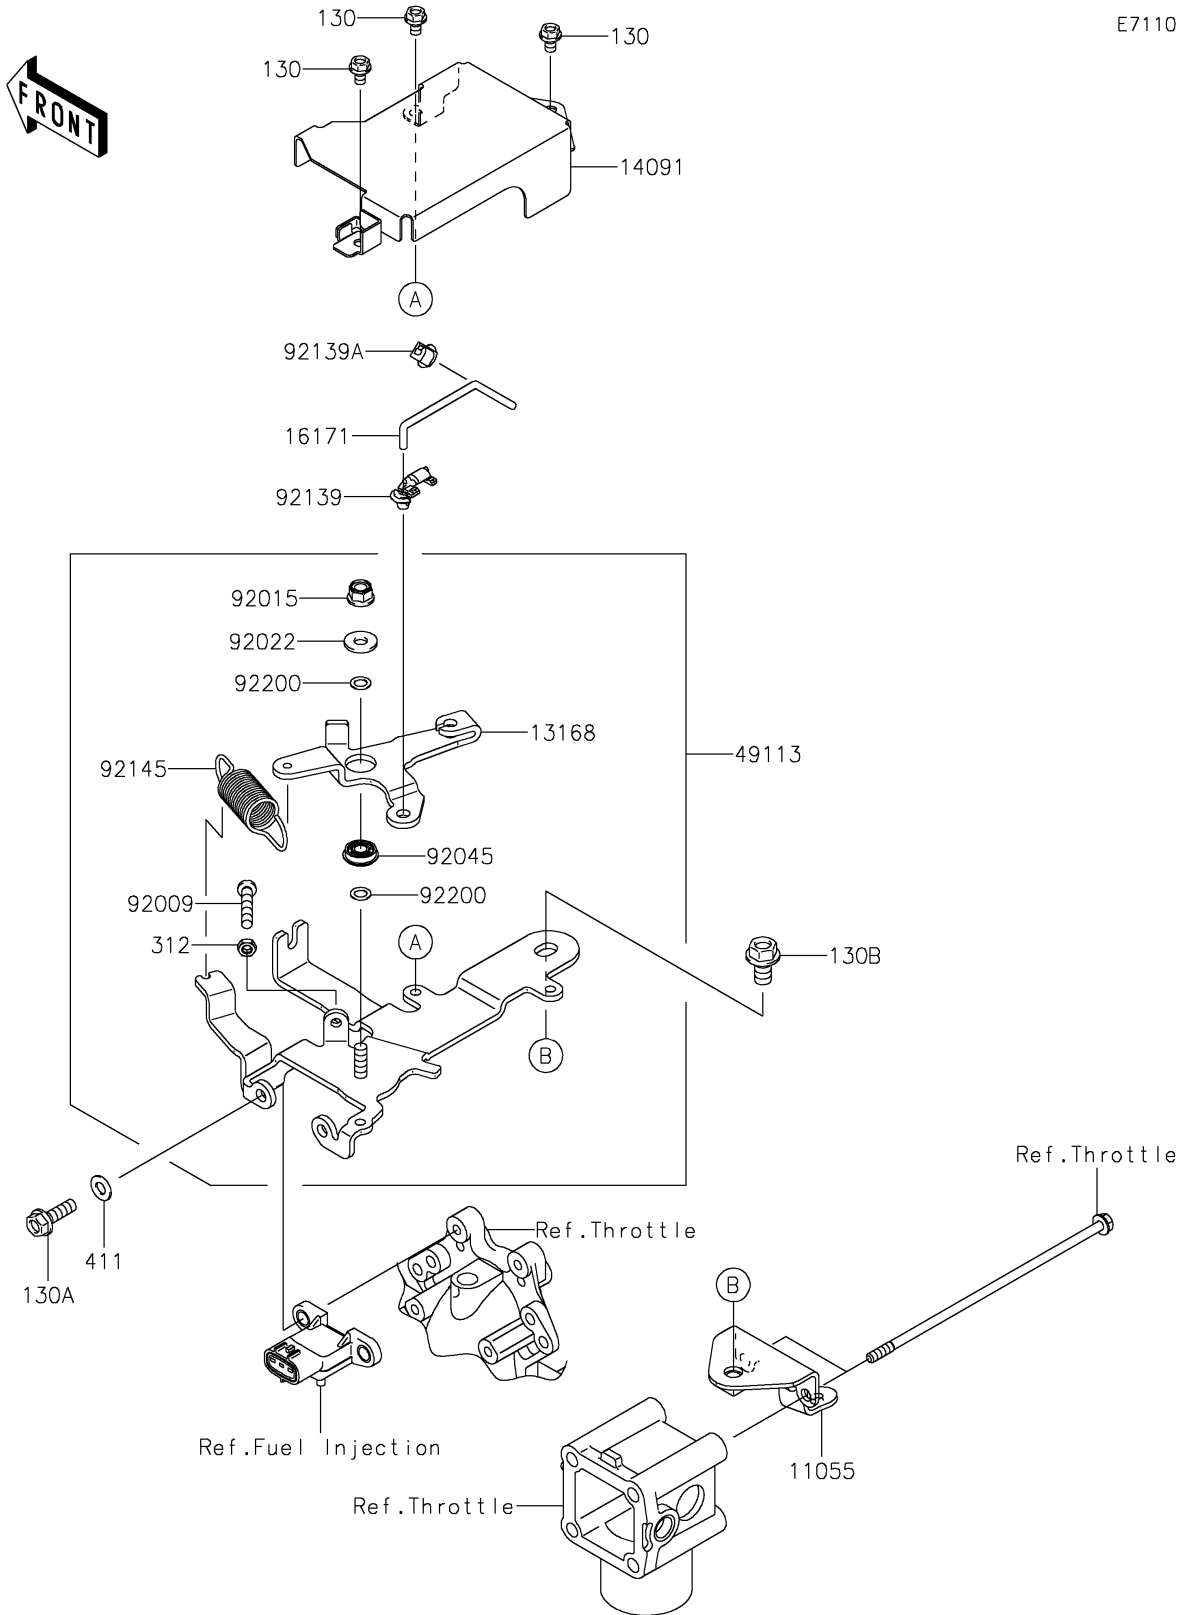

# 2021 MULE™ 4010 TRANS4x4® CAMO PARTS DIAGRAM

Control

E7110

## 2021 MULE™ 4010 TRANS4x4® CAMO PARTS LIST

### Control

ITEM NAME	PART NUMBER	QUANTITY
BRACKET (Ref # 11055)	11055-2020	1
LEVER (Ref # 13168)	13168-2509	1
COVER,CONTROL PANEL (Ref # 14091)	14091-1757	1
LINK (Ref # 16171)	16171-2105	1
PANEL-COMP-CONTROL (Ref # 49113)	49113-2211	1
SCREW,5X30 (Ref # 92009)	92009-2381	1
NUT,LOCK,FLANGED,6MM (Ref # 92015)	92015-1339	1
WASHER (Ref # 92022)	92022-2247	1
BEARING-BALL,696ZZ1NR MC3 (Ref # 92045)	92045-2223	1
BUSHING,CONT-PANEL (Ref # 92139)	92139-2060	1
BUSHING,THROTTLE-BODY (Ref # 92139A)	92139-2061	1
SPRING (Ref # 92145)	92145-2186	1
WASHER,6.2X10X0.5 (Ref # 92200)	92200-2083	2
BOLT-FLANGED,5X8 (Ref # 130)	130BA0508	3
BOLT-FLANGED,6X20 (Ref # 130A)	130BA0620	2
BOLT-FLANGED,8X14 (Ref # 130B)	130BA0814	1
NUT-HEX,5MM (Ref # 312)	312AA0500	1
WASHER-PLAIN,6MM (Ref # 411)	411AB0600	2