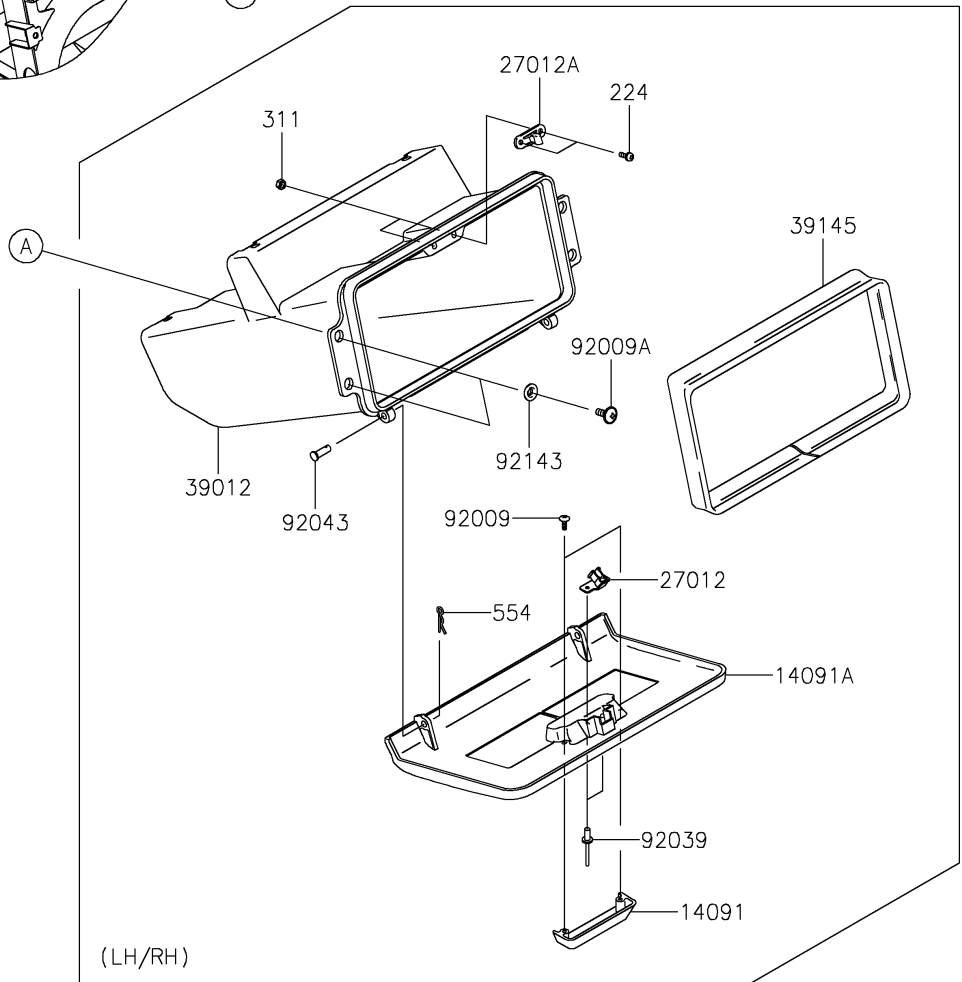

2021 MULE™ 4010 TRANS4x4® CAMO PARTS DIAGRAM

Front Box

2021 MULE™ 4010 TRANS4x4® CAMO PARTS LIST

Front Box

ITEM NAME	PART NUMBER	QUANTITY
COVER,STORAGE GRIP,F.BLACK (Ref # 14091)	14091-1659-6Z	2
COVER,CONTROL PANEL,F.BLACK (Ref # 14091A)	14091-1660-6Z	2
HOOK (Ref # 27012)	27012-1607	2
HOOK (Ref # 27012A)	27012-1612	2
CASE-STORAGE,F.BLACK (Ref # 39012)	39012-1061-6Z	2
TRIM-SEAL,L=774 (Ref # 39145)	39145-1130	2
SCREW,TAPPING,4X12 (Ref # 92009)	92009-1444	4
SCREW,6X16 (Ref # 92009A)	92009-1621	8
RIVET (Ref # 92039)	92039-1041	4
PIN,6X14.5 (Ref # 92043)	92043-125	4
COLLAR (Ref # 92143)	92143-1087	8
SCREW-PAN-WP-CROS,4X12 (Ref # 224)	224AB0412	4
NUT-HEX,4MM (Ref # 311)	311AA0400	4
PIN-SNAP,1.2X21.2 (Ref # 554)	554DA0600	4