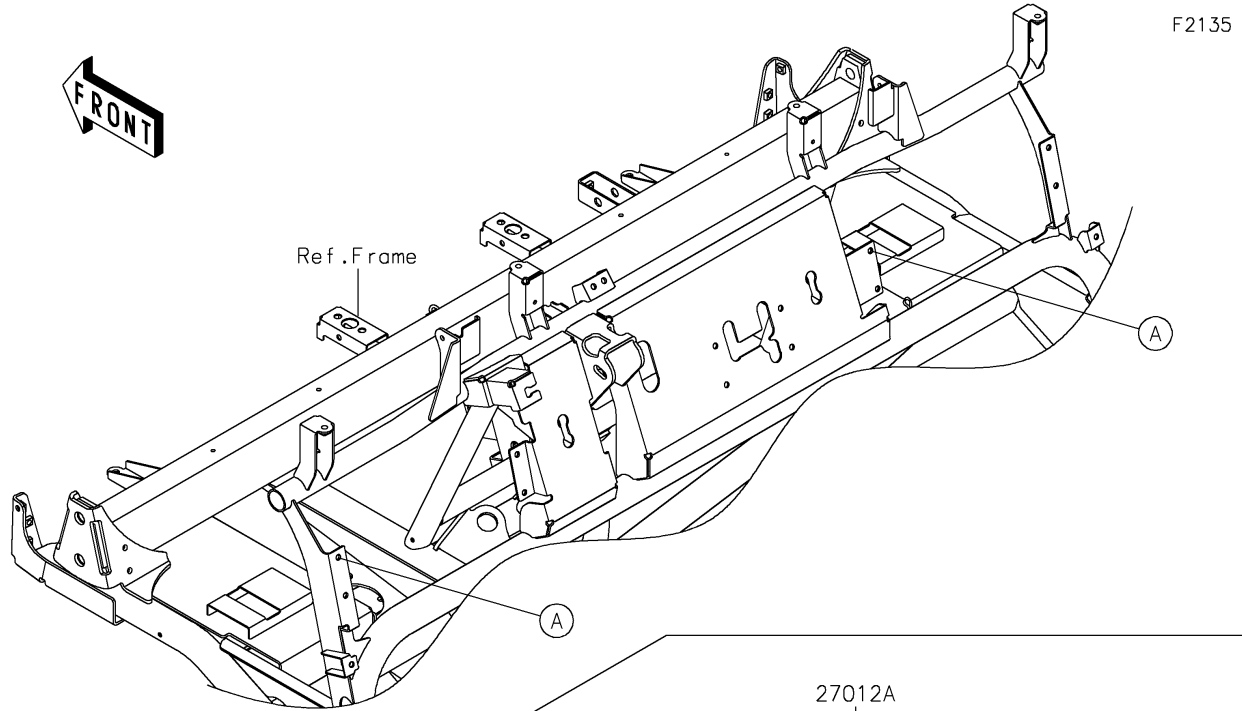

2021 MULE™ 4010 TRANS4x4® CAMO PARTS DIAGRAM

Front Box

2021 MULE™ 4010 TRANS4x4® CAMO PARTS LIST

Front Box

ITEM NAME	PART NUMBER	QUANTITY
COVER,STORAGE GRIP,F.BLACK (Ref # 14091)	14091-1659-6Z	2
COVER,CONTROL PANEL,F.BLACK (Ref # 14091A)	14091-1660-6Z	2
HOOK (Ref # 27012)	27012-1607	2
HOOK (Ref # 27012A)	27012-1612	2
CASE-STORAGE,F.BLACK (Ref # 39012)	39012-1061-6Z	2
TRIM-SEAL,L=774 (Ref # 39145)	39145-1130	2
SCREW,TAPPING,4X12 (Ref # 92009)	92009-1444	4
SCREW,6X16 (Ref # 92009A)	92009-1621	8
RIVET (Ref # 92039)	92039-1041	4
PIN,6X14.5 (Ref # 92043)	92043-125	4
COLLAR (Ref # 92143)	92143-1087	8
SCREW-PAN-WP-CROS,4X12 (Ref # 224)	224AB0412	4
NUT-HEX,4MM (Ref # 311)	311AA0400	4
PIN-SNAP,1.2X21.2 (Ref # 554)	554DA0600	4