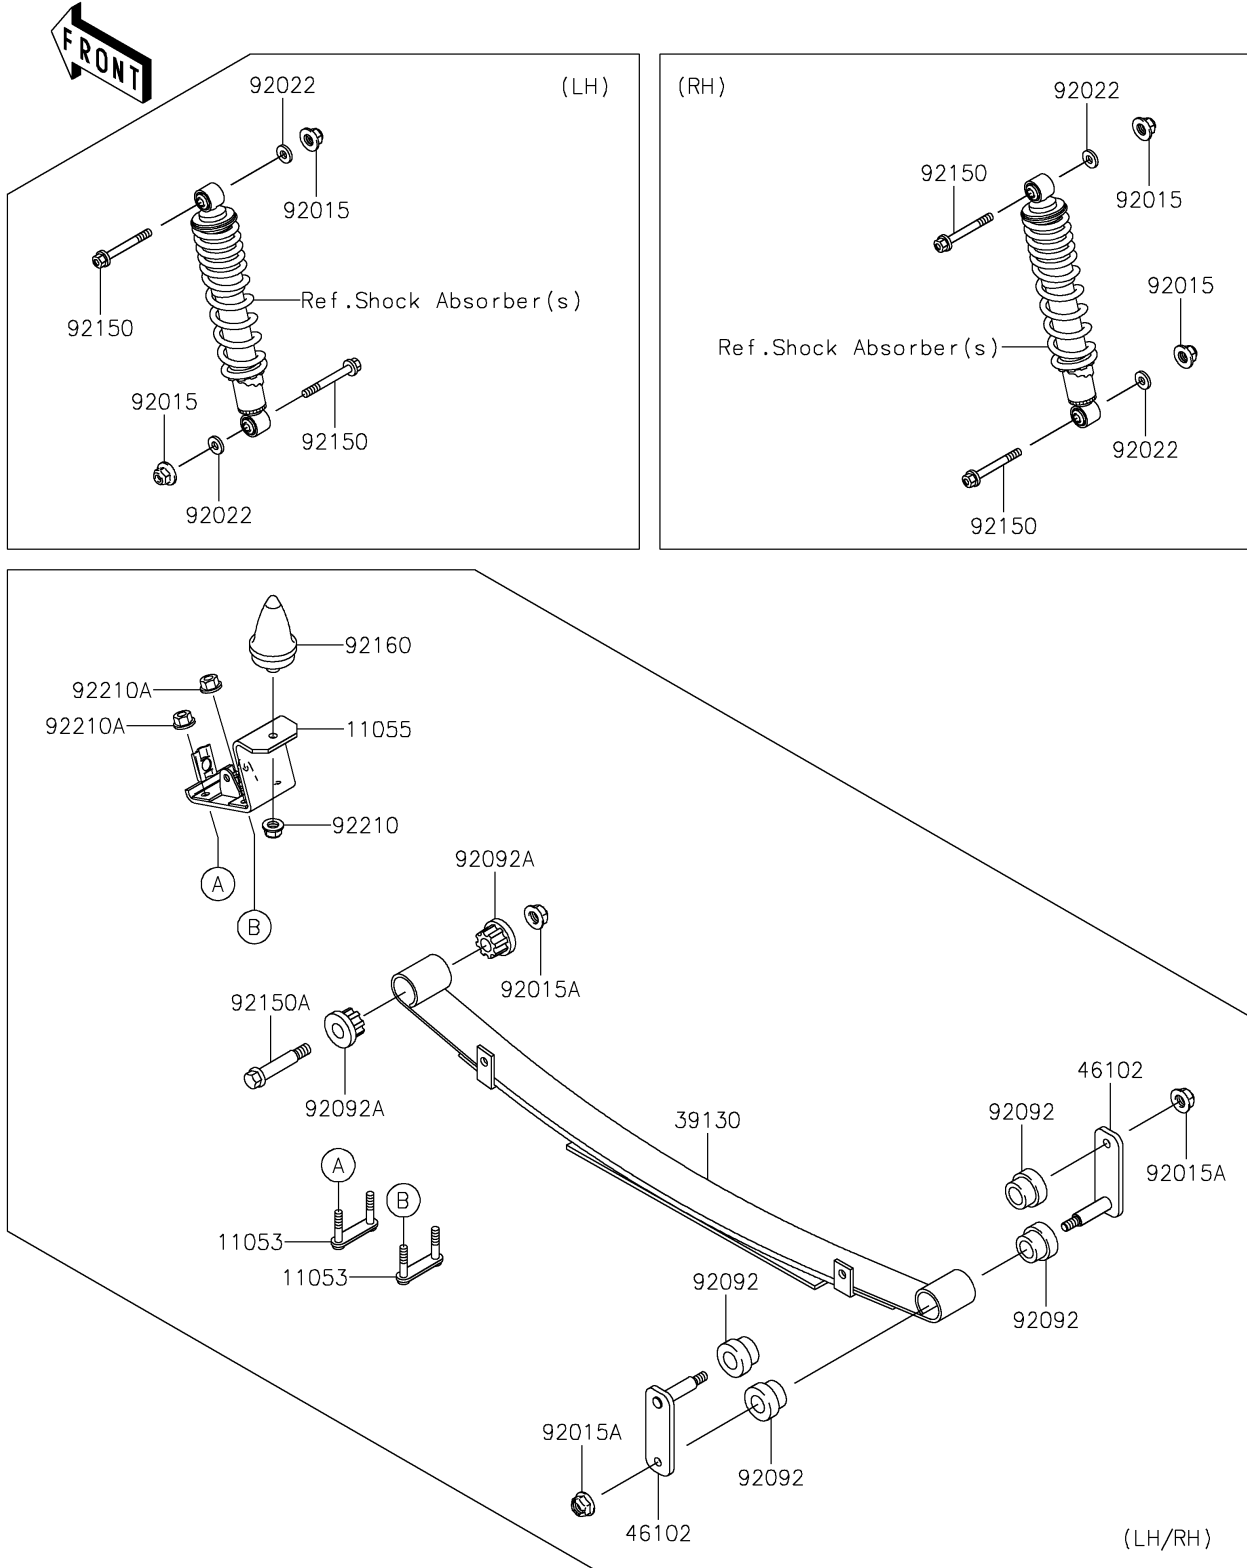

2021 MULE™ 4010 TRANS4x4® CAMO PARTS DIAGRAM

Rear Suspension

F2153

2021 MULE™ 4010 TRANS4x4® CAMO PARTS LIST

Rear Suspension

ITEM NAME	PART NUMBER	QUANTITY
BRACKET,LEAF SPRING (Ref # 11053)	11053-7564	4
BRACKET,LEAF SPRING (Ref # 11055)	11055-7504	2
SPRING-LEAF (Ref # 39130)	39130-1066	2
ROD,LEAF SPRING,RR (Ref # 46102)	46102-1338	4
NUT,LOCK,10MM (Ref # 92015)	92015-1597	4
NUT,12MM (Ref # 92015A)	92015-1706	6
WASHER,11.5X20.5X1.6 (Ref # 92022)	92022-1768	4
BUSHING-RUBBER (Ref # 92092)	92092-1083	8
BUSHING-RUBBER (Ref # 92092A)	92092-1084	4
BOLT,FLANGED,10X57 (Ref # 92150)	92150-1227	4
BOLT,12MM (Ref # 92150A)	92150-1284	2
DAMPER,BUMP STOPPER (Ref # 92160)	92160-1136	2
NUT,LOCK,FLANGED,10MM (Ref # 92210)	92210-0276	2
NUT,LOCK,10MM (Ref # 92210A)	92210-1204	8