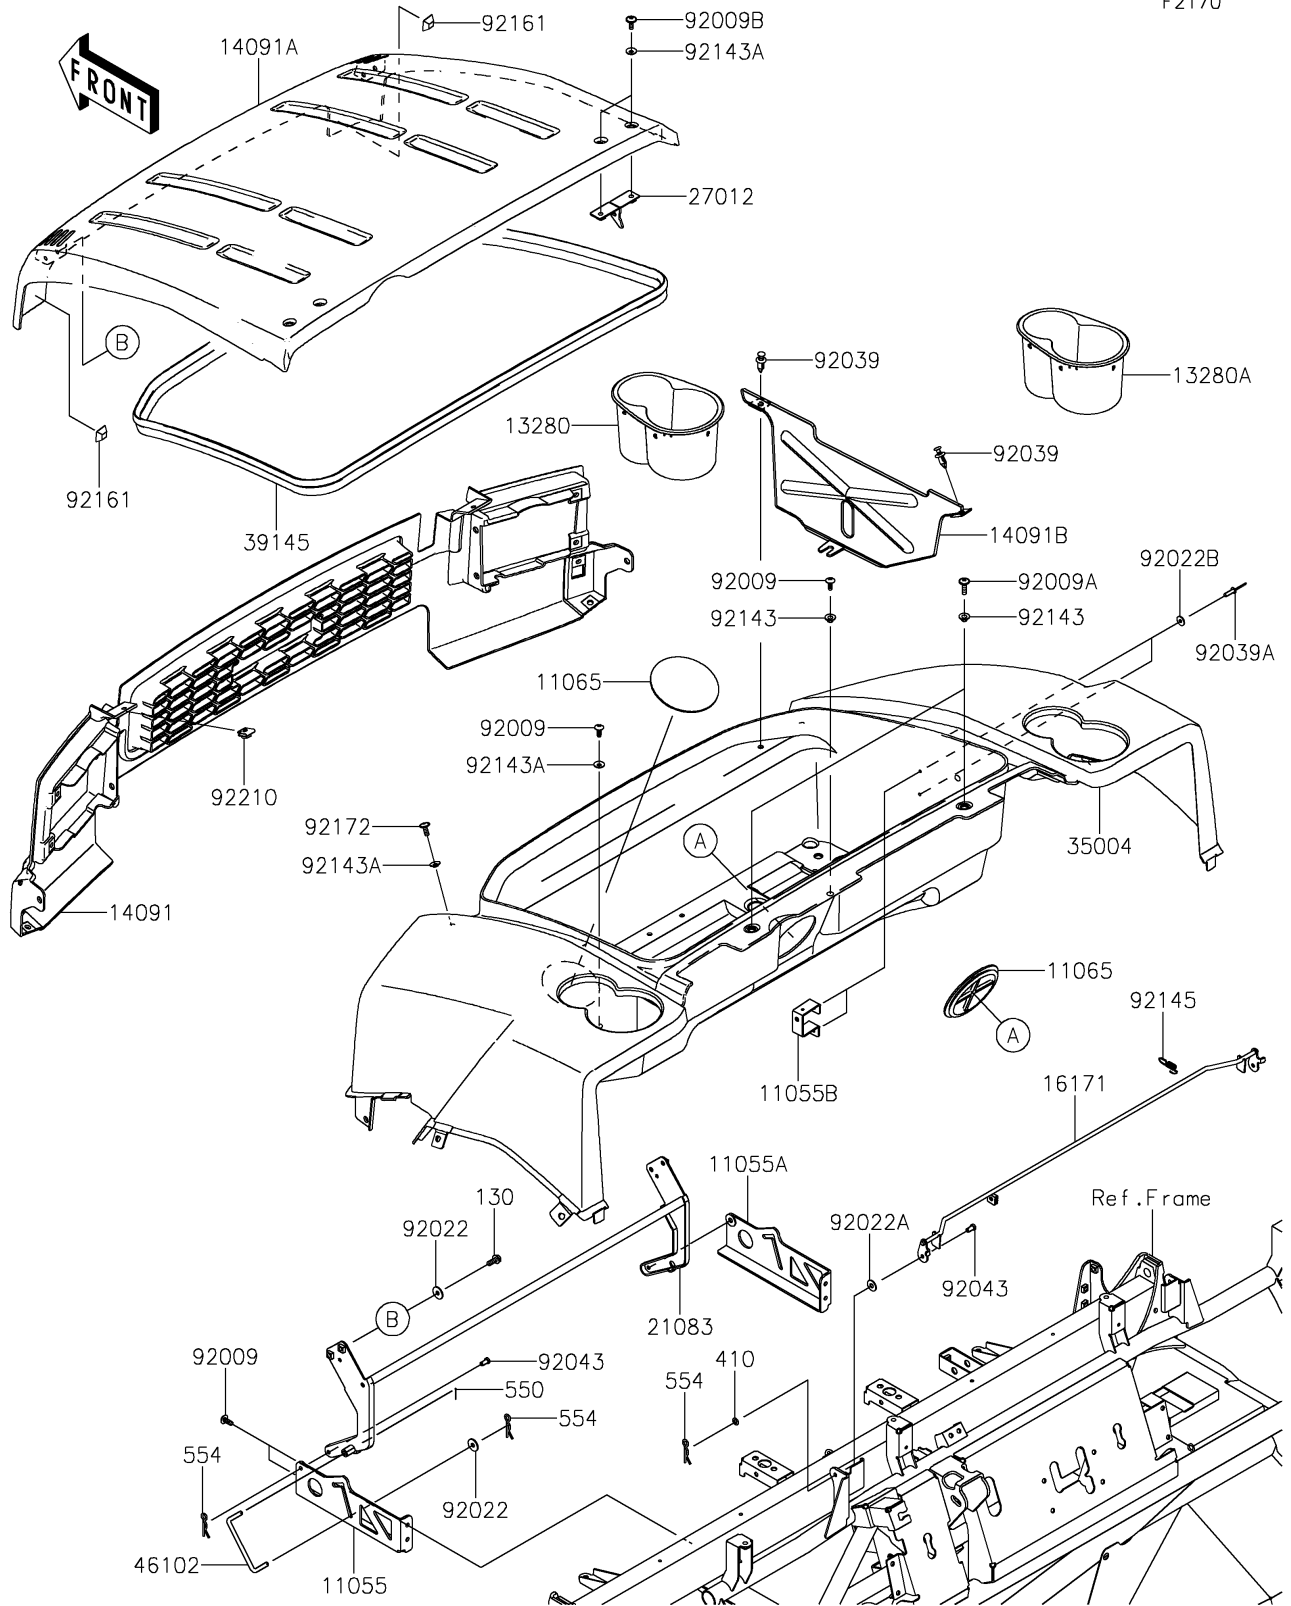

2021 MULE™ 4010 TRANS4x4® CAMO PARTS DIAGRAM

Fenders

F2170

2021 MULE™ 4010 TRANS4x4® CAMO PARTS LIST

Fenders

ITEM NAME	PART NUMBER	QUANTITY
BRACKET,HINGE,LH (Ref # 11055)	11055-0037	1
BRACKET,HINGE,RH (Ref # 11055A)	11055-0038	1
BRACKET,RESERVOIR TANK (Ref # 11055B)	11055-0124	1
CAP,F.BLACK (Ref # 11065)	11065-1053-6Z	2
HOLDER,CUP HOLDER,LH,F.BLACK (Ref # 13280)	13280-0265-6Z	1
HOLDER,CUP HOLDER,RH,F.BLACK (Ref # 13280A)	13280-0266-6Z	1
COVER,FRONT GRILL,CAMOUFLAGE (Ref # 14091)	14091-0976-42H	1
COVER,FRONT FENDER,CAMOUFLAGE (Ref # 14091A)	14091-0977-42H	1
COVER,RESERVOIR TANK (Ref # 14091B)	14091-1715	1
LINK (Ref # 16171)	16171-0015	1
ARM,HOOD (Ref # 21083)	21083-0051	1
HOOK,HOOD (Ref # 27012)	27012-0119	2
FENDER-FRONT,CNT,CAMOUFLAGE (Ref # 35004)	35004-0109-42H	1
TRIM-SEAL,L=2350 (Ref # 39145)	39145-0032	1
ROD (Ref # 46102)	46102-0103	1
SCREW,TAPPING,6X16 (Ref # 92009)	92009-1166	6
SCREW,6X22,BLACK (Ref # 92009A)	92009-1256	2
SCREW,6X16 (Ref # 92009B)	92009-1621	4
WASHER,6.5X20X1.6,BLACK (Ref # 92022)	92022-1346	5
WASHER,7X18X1.2 (Ref # 92022A)	92022-1545	2
WASHER,4.3X12.5X1 (Ref # 92022B)	92022-1949	2
RIVET (Ref # 92039)	92039-0776	2
RIVET (Ref # 92039A)	92039-1150	2
PIN,6X9 (Ref # 92043)	92043-1626	4
COLLAR (Ref # 92143)	92143-1057	3
COLLAR (Ref # 92143A)	92143-1087	7
SPRING (Ref # 92145)	92145-0215	1
DAMPER,FR HOOD (Ref # 92161)	92161-0790	2
SCREW,TAPPING,6X20 (Ref # 92172)	92172-0488	2

2021 MULE™ 4010 TRANS4x4® CAMO PARTS LIST

Fenders

ITEM NAME	PART NUMBER	QUANTITY
NUT,LEAF SPRING,6MM (Ref # 92210)	92210-0624	2
BOLT-FLANGED,6X16 (Ref # 130)	130BA0616	4
WASHER-PLAIN-SMALL (Ref # 410)	410AA0600	2
PIN-COTTER,1.6X15 (Ref # 550)	550AA1615	1
PIN-SNAP,1.2X21.2 (Ref # 554)	554DA0600	5