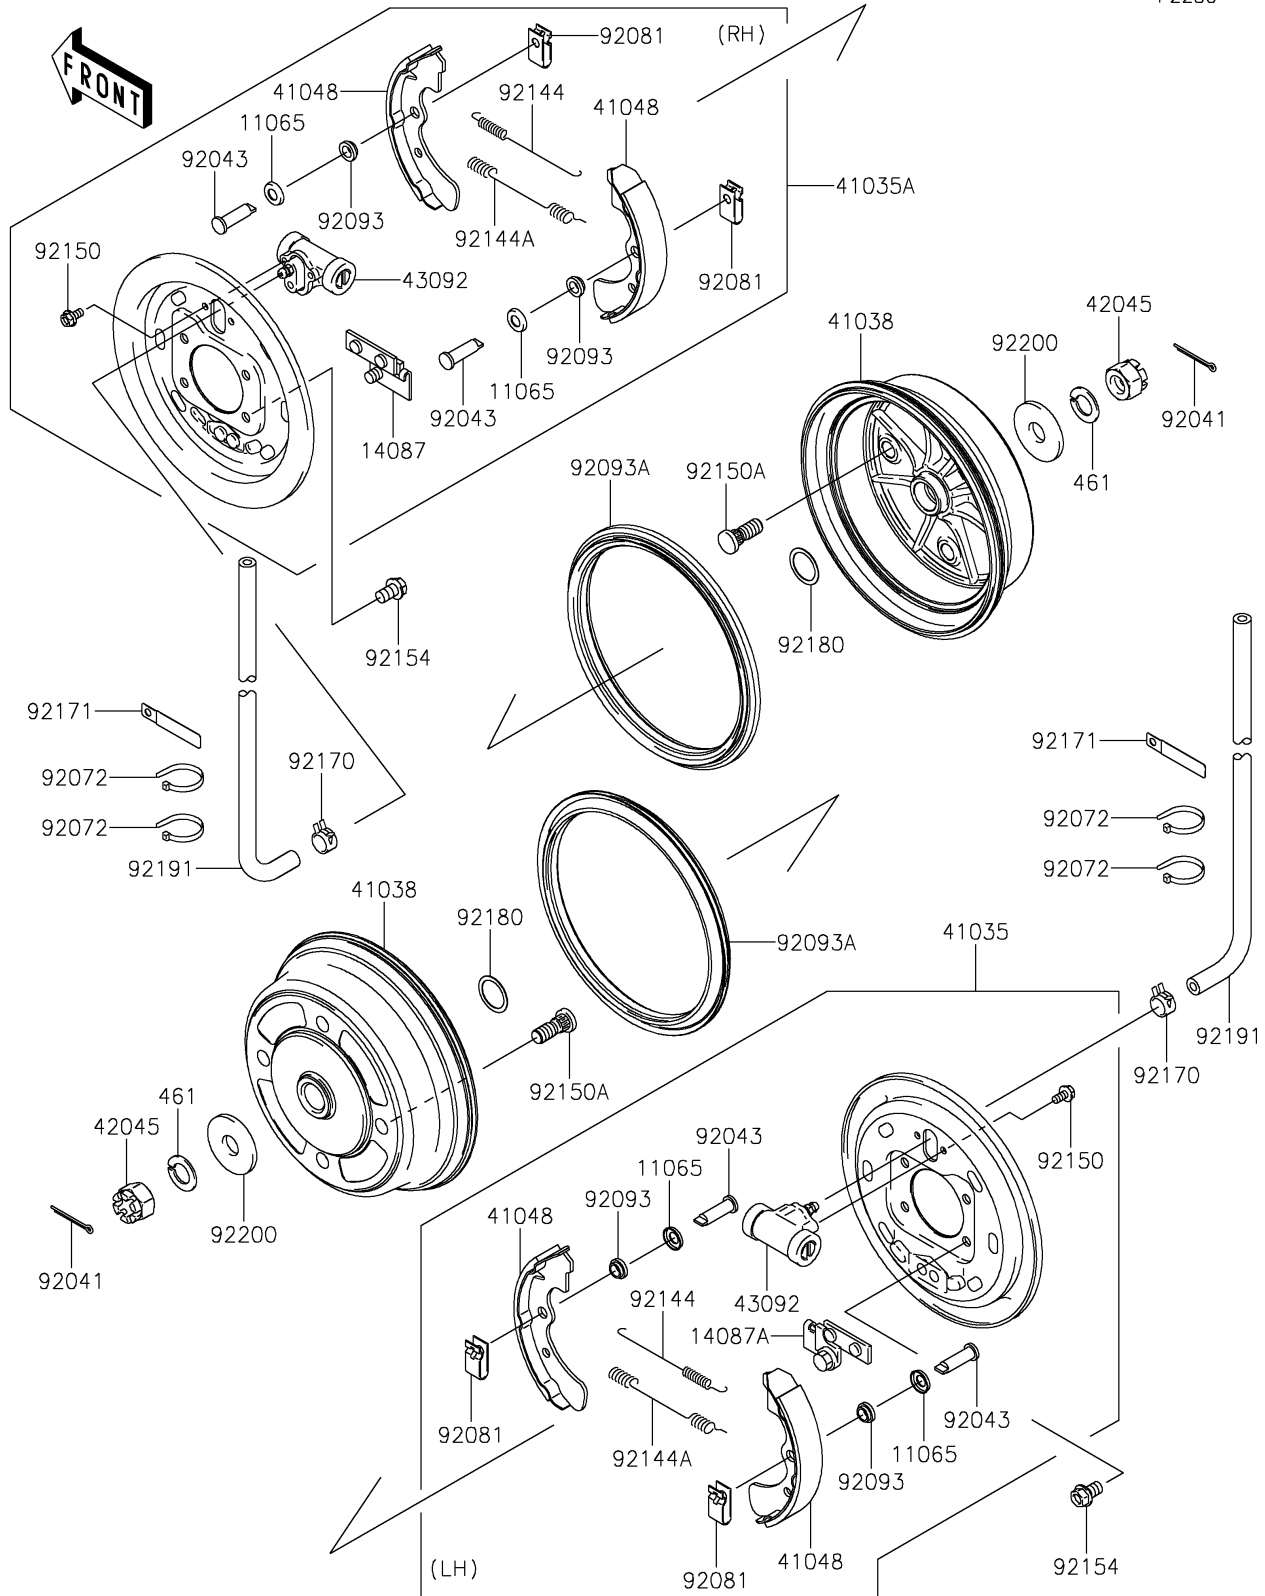

2021 MULE™ 4010 TRANS4x4® CAMO PARTS DIAGRAM

Front Hubs/Brakes

F2230

2021 MULE™ 4010 TRANS4x4® CAMO PARTS LIST

Front Hubs/Brakes

ITEM NAME	PART NUMBER	QUANTITY
CAP (Ref # 11065)	11065-1175	4
RETAINER-ASSY,RH (Ref # 14087)	14087-1001	1
RETAINER-ASSY,LH (Ref # 14087A)	14087-1002	1
PANEL-ASSY-BRAKE,FR,LH (Ref # 41035)	41035-7502	1
PANEL-ASSY-BRAKE,FR,RH (Ref # 41035A)	41035-7504	1
DRUM,FRONT BRAKE (Ref # 41038)	41038-0034	2
SHOE-BRAKE (Ref # 41048)	41048-7501	4
NUT,CASTLE,18MM (Ref # 42045)	42045-018	2
CYLINDER,FRONT BRAKE PANEL (Ref # 43092)	43092-1054	2
COTTER,4.0X35 (Ref # 92041)	92041-1053	2
PIN (Ref # 92043)	92043-1636	4
BAND,L=123 (Ref # 92072)	92072-030	4
SPRING,SHOE CLAMP (Ref # 92081)	92081-1904	4
SEAL (Ref # 92093)	92093-1532	4
SEAL,BS184.8X13.5ZS (Ref # 92093A)	92093-1543	2
SPRING,BRAKE (Ref # 92144)	92144-1300	2
SPRING,BRAKE (Ref # 92144A)	92144-1301	2
BOLT,FLANGED,6X12 (Ref # 92150)	92150-1166	4
BOLT (Ref # 92150A)	92150-1366	8
BOLT,FLANGED,10X16 (Ref # 92154)	92154-0803	8
CLAMP (Ref # 92170)	92170-2042	2
CLAMP,L=60 (Ref # 92171)	92171-0652	2
SHIM,25.2X32.5X0.6 (Ref # 92180)	92180-1353	2
TUBE,4.7X9.5X1100 (Ref # 92191)	92191-1525	2
WASHER,18.5X52X4.5 (Ref # 92200)	92200-1474	2
WASHER-SPRING,18MM (Ref # 461)	461DA1800	2