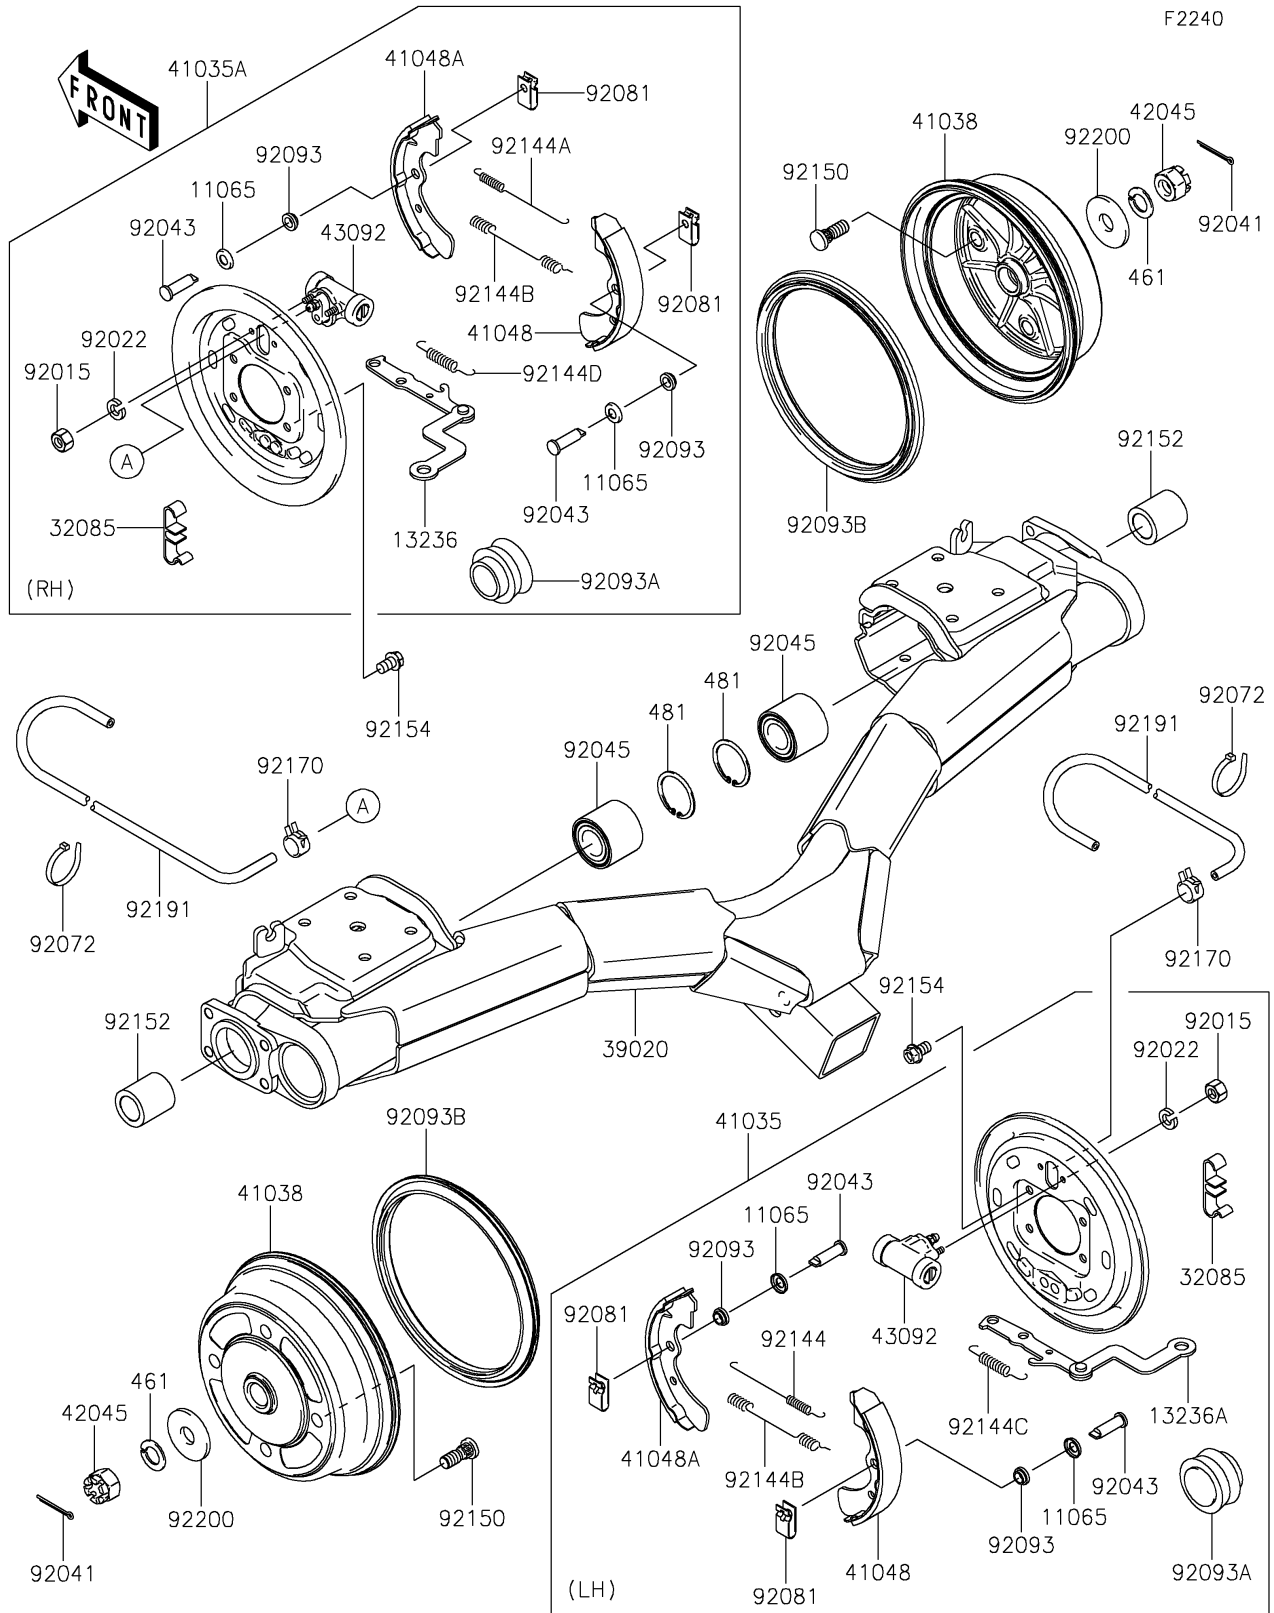

2021 MULE™ 4010 TRANS4x4® CAMO PARTS DIAGRAM

Rear Hubs/Brakes

2021 MULE™ 4010 TRANS4x4® CAMO PARTS LIST

Rear Hubs/Brakes

ITEM NAME	PART NUMBER	QUANTITY
CAP (Ref # 11065)	11065-1175	4
LEVER-COMP,RR BRAKE PANEL,RH (Ref # 13236)	13236-1355	1
LEVER-COMP,RR BRAKE PANEL,LH (Ref # 13236A)	13236-1356	1
STOPPER,REAR BRAKE LEVER (Ref # 32085)	32085-1298	2
BRACKET-COMP-REAR SUSP (Ref # 39020)	39020-0005	1
PANEL-ASSY-BRAKE,RR,LH (Ref # 41035)	41035-7506	1
PANEL-ASSY-BRAKE,RR,RH (Ref # 41035A)	41035-7508	1
DRUM,REAR BRAKE (Ref # 41038)	41038-0035	2
SHOE-BRAKE (Ref # 41048)	41048-7502	2
SHOE-BRAKE (Ref # 41048A)	41048-7503	2
NUT,CASTLE,18MM (Ref # 42045)	42045-018	2
CYLINDER,REAR WHEEL (Ref # 43092)	43092-1053	2
NUT,6MM (Ref # 92015)	92015-1729	4
WASHER,SPRING,6MM (Ref # 92022)	92022-1951	4
COTTER,4.0X35 (Ref # 92041)	92041-1053	2
PIN (Ref # 92043)	92043-1636	4
BEARING-BALL,25BWD02CA68 (Ref # 92045)	92045-0107	2
BAND,L=123 (Ref # 92072)	92072-030	6
SPRING,SHOE CLAMP (Ref # 92081)	92081-1904	4
SEAL (Ref # 92093)	92093-1532	4
SEAL (Ref # 92093A)	92093-1533	2
SEAL,BS184.8X13.5ZS (Ref # 92093B)	92093-1543	2
SPRING,BRAKE (Ref # 92144)	92144-1299	1
SPRING,BRAKE (Ref # 92144A)	92144-1300	1
SPRING,BRAKE (Ref # 92144B)	92144-1301	2
SPRING,ROD,LH (Ref # 92144C)	92144-1302	1
SPRING,ROD,RH (Ref # 92144D)	92144-1303	1
BOLT (Ref # 92150)	92150-1366	8
COLLAR,25.1X38X40.8 (Ref # 92152)	92152-1276	2

2021 MULE™ 4010 TRANS4x4® CAMO PARTS LIST

Rear Hubs/Brakes

ITEM NAME	PART NUMBER	QUANTITY
BOLT,FLANGED,10X16 (Ref # 92154)	92154-0803	8
CLAMP (Ref # 92170)	92170-2042	2
TUBE,4.7X9.5X1100 (Ref # 92191)	92191-1525	2
WASHER,18.5X52X4.5 (Ref # 92200)	92200-1474	2
WASHER-SPRING,18MM (Ref # 461)	461DA1800	2
CIRCLIP-TYPE-C,52MM (Ref # 481)	481J5200	2