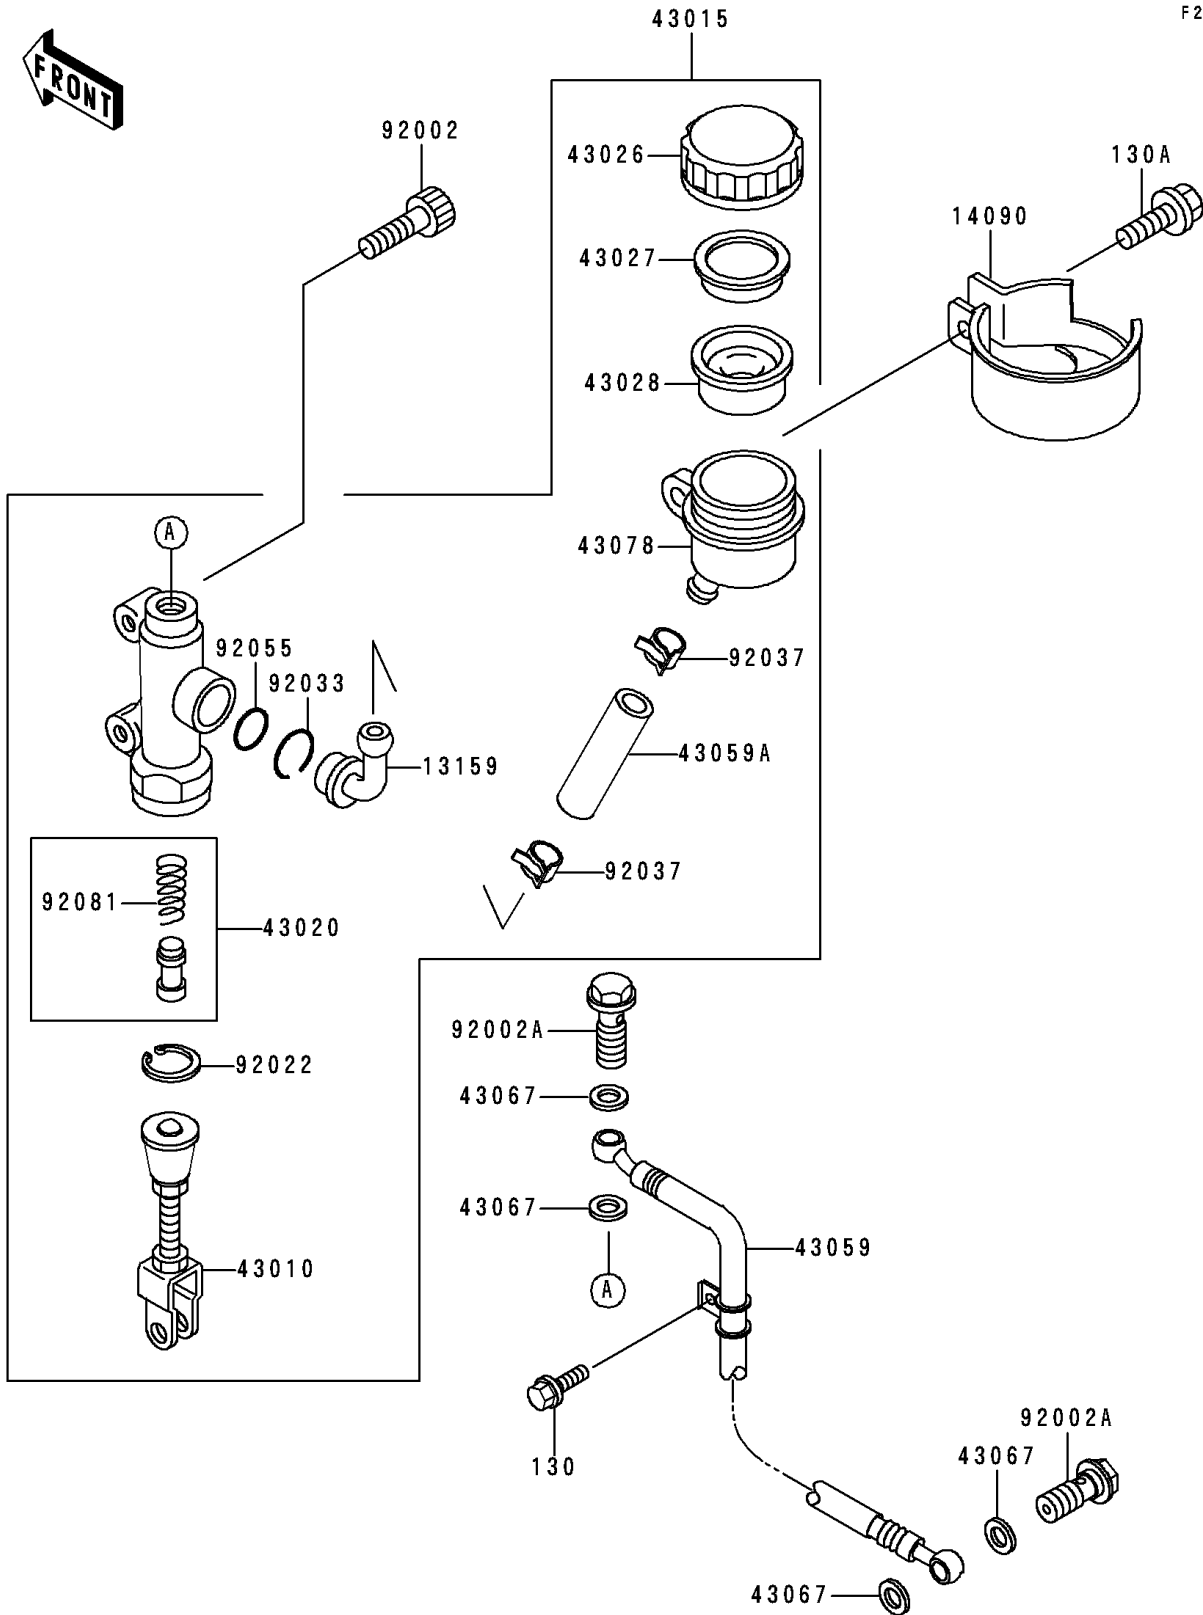

2000 ZRX1100 PARTS DIAGRAM

Rear Master Cylinder

F2293

2000 ZRX1100 PARTS LIST

Rear Master Cylinder

ITEM NAME	PART NUMBER	QUANTITY
BOLT-FLANGED (Ref # 130)	130J0610	1
BOLT-FLANGED (Ref # 130A)	130J0620	1
CONNECTOR,RR MASTER CYLINDER (Ref # 13159)	13159-1052	1
COVER,RESERVOIR TANK (Ref # 14090)	14090-1482	1
ROD-ASSY-BRAKE (Ref # 43010)	43010-1077	1
CYLINDER-ASSY-MASTER,RR (Ref # 43015)	43015-1596	1
PISTON-COMP-BRAKE (Ref # 43020)	43020-1057	1
CAP-BRAKE (Ref # 43026)	43026-1051	1
PLATE-DIAPHRAGM (Ref # 43027)	43027-1051	1
DIAPHRAGM,MASTER CYLINDER (Ref # 43028)	43028-1057	1
HOSE-BRAKE,RR (Ref # 43059)	43059-1989	1
HOSE-BRAKE,RR MASTER CYLINDER (Ref # 43059A)	43059-1990	1
WASHER,10.5X15X1.5 (Ref # 43067)	43067-001	4
RESERVOIR,RR MASTER CYLINDER (Ref # 43078)	43078-1165	1
BOLT,SOCKET,8X20 (Ref # 92002)	92002-1178	2
BOLT,OIL,L=23 (Ref # 92002A)	92002-1888	2
WASHER,CIRCRIP (Ref # 92022)	92022-1601	1
RING-SNAP,20.5MM (Ref # 92033)	92033-1186	1
CLAMP,BRAKE HOSE (Ref # 92037)	92037-1547	2
RING-O,MASTER CYLINDER (Ref # 92055)	92055-1251	1
SPRING,MASTER CYLINDER (Ref # 92081)	92081-1737	1