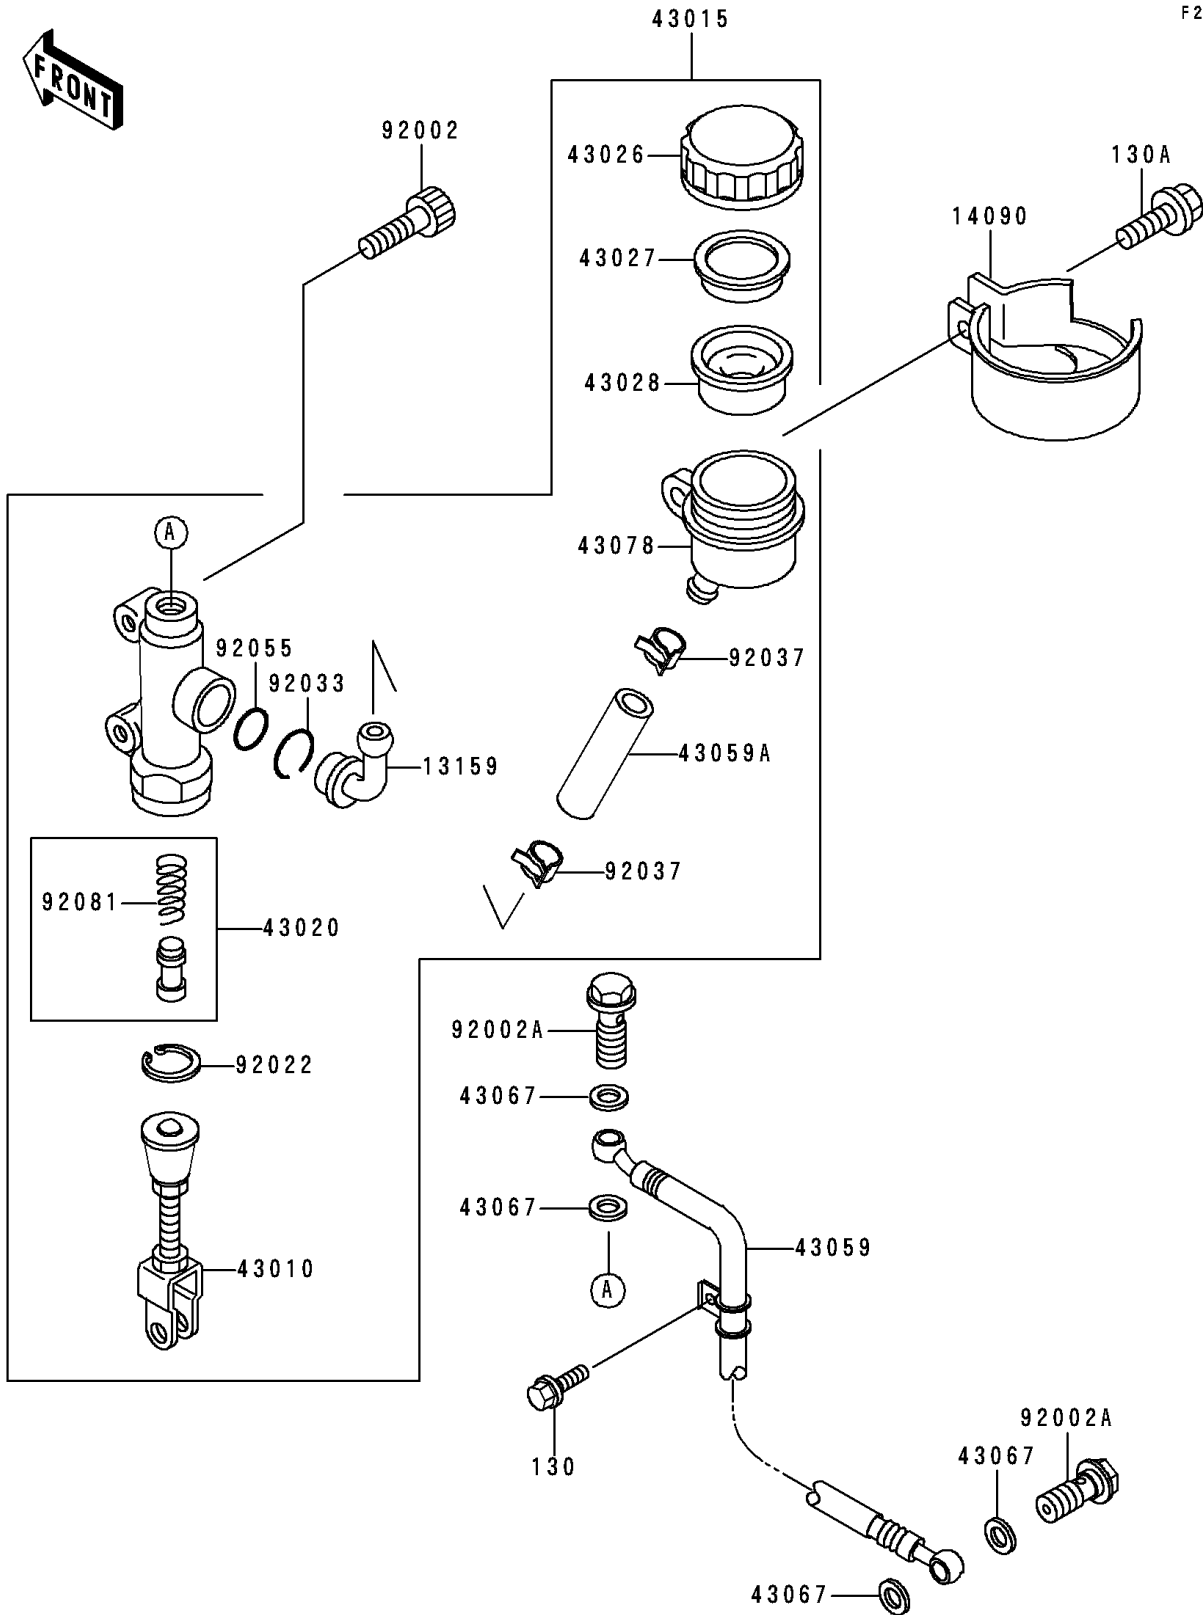

# 2000 ZRX1100 PARTS DIAGRAM

Rear Master Cylinder

F2293

## 2000 ZRX1100 PARTS LIST

### Rear Master Cylinder

ITEM NAME	PART NUMBER	QUANTITY
BOLT-FLANGED (Ref # 130)	130J0610	1
BOLT-FLANGED (Ref # 130A)	130J0620	1
CONNECTOR,RR MASTER CYLINDER (Ref # 13159)	13159-1052	1
COVER,RESERVOIR TANK (Ref # 14090)	14090-1482	1
ROD-ASSY-BRAKE (Ref # 43010)	43010-1077	1
CYLINDER-ASSY-MASTER,RR (Ref # 43015)	43015-1596	1
PISTON-COMP-BRAKE (Ref # 43020)	43020-1057	1
CAP-BRAKE (Ref # 43026)	43026-1051	1
PLATE-DIAPHRAGM (Ref # 43027)	43027-1051	1
DIAPHRAGM,MASTER CYLINDER (Ref # 43028)	43028-1057	1
HOSE-BRAKE,RR (Ref # 43059)	43059-1989	1
HOSE-BRAKE,RR MASTER CYLINDER (Ref # 43059A)	43059-1990	1
WASHER,10.5X15X1.5 (Ref # 43067)	43067-001	4
RESERVOIR,RR MASTER CYLINDER (Ref # 43078)	43078-1165	1
BOLT,SOCKET,8X20 (Ref # 92002)	92002-1178	2
BOLT,OIL,L=23 (Ref # 92002A)	92002-1888	2
WASHER,CIRCRIP (Ref # 92022)	92022-1601	1
RING-SNAP,20.5MM (Ref # 92033)	92033-1186	1
CLAMP,BRAKE HOSE (Ref # 92037)	92037-1547	2
RING-O,MASTER CYLINDER (Ref # 92055)	92055-1251	1
SPRING,MASTER CYLINDER (Ref # 92081)	92081-1737	1