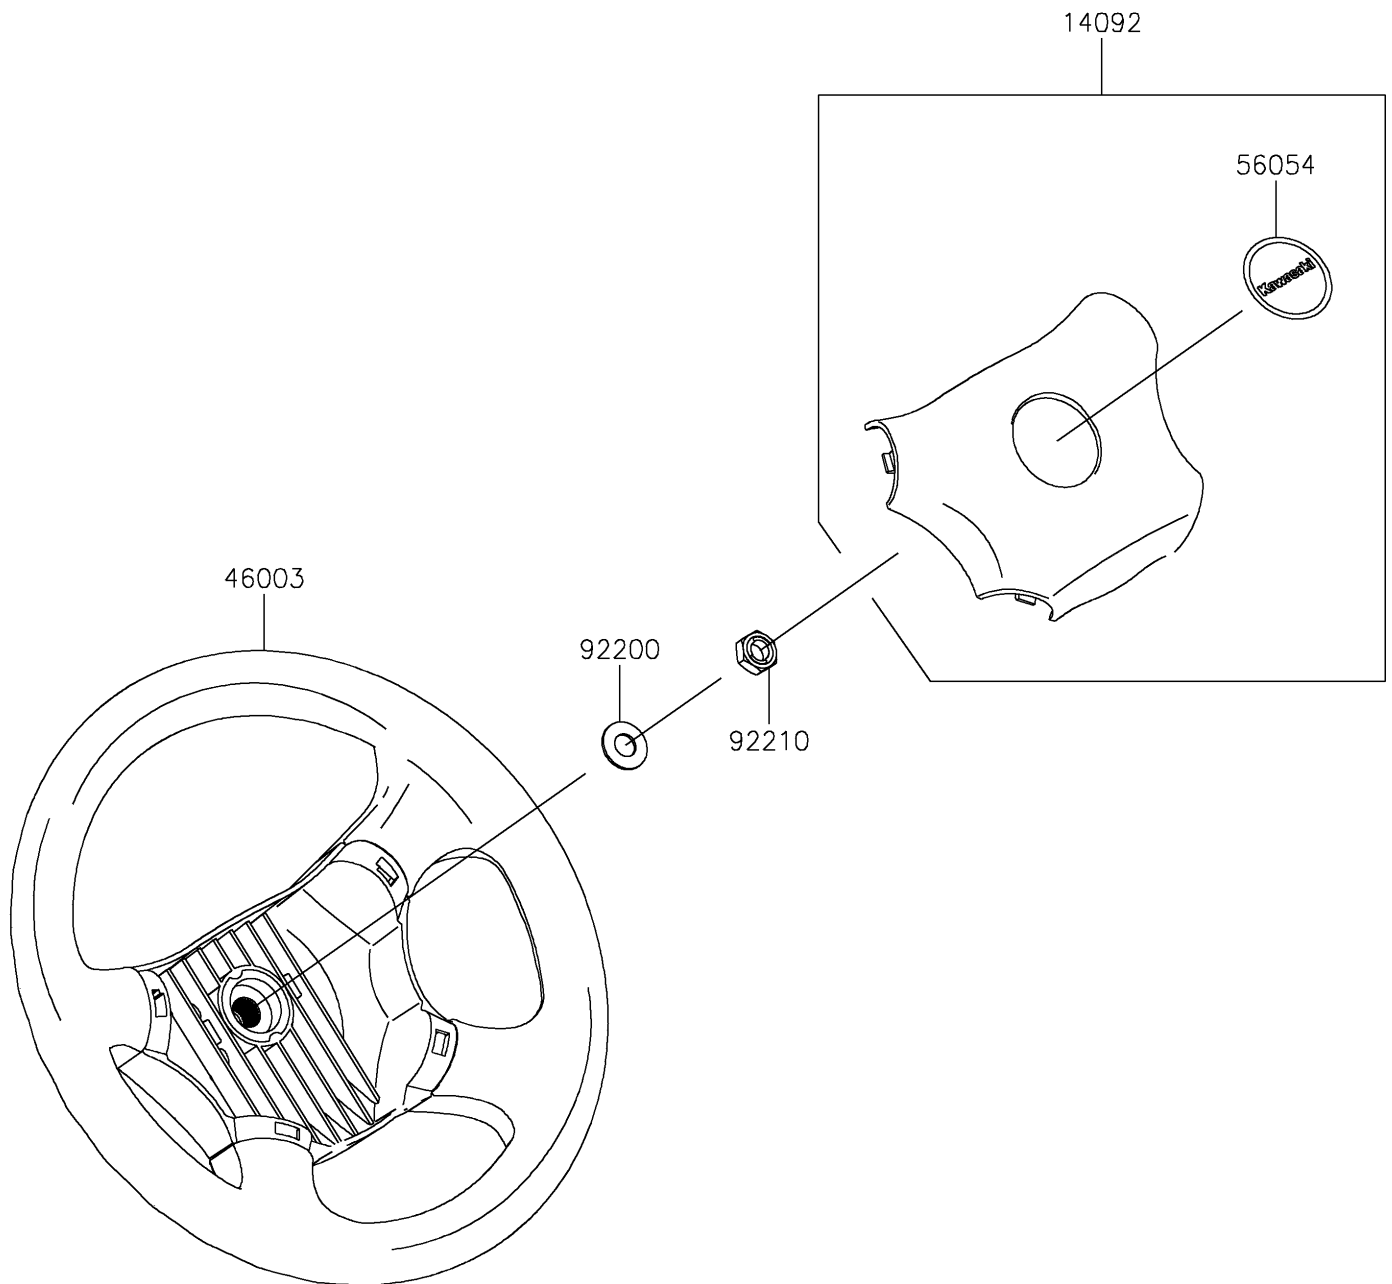

2021 MULE™ 4010 TRANS4x4® CAMO PARTS DIAGRAM

Steering Wheel

F2311

2021 MULE™ 4010 TRANS4x4® CAMO PARTS LIST

Steering Wheel

ITEM NAME	PART NUMBER	QUANTITY
COVER,HORN SWITCH (Ref # 14092)	14092-1029	1
HANDLE (Ref # 46003)	46003-0595	1
MARK,CENTER LOGO,KAWASAKI (Ref # 56054)	56054-1188	1
WASHER,12.1X25X1.6 (Ref # 92200)	92200-0455	1
NUT,LOCK,12MM (Ref # 92210)	92210-1249	1