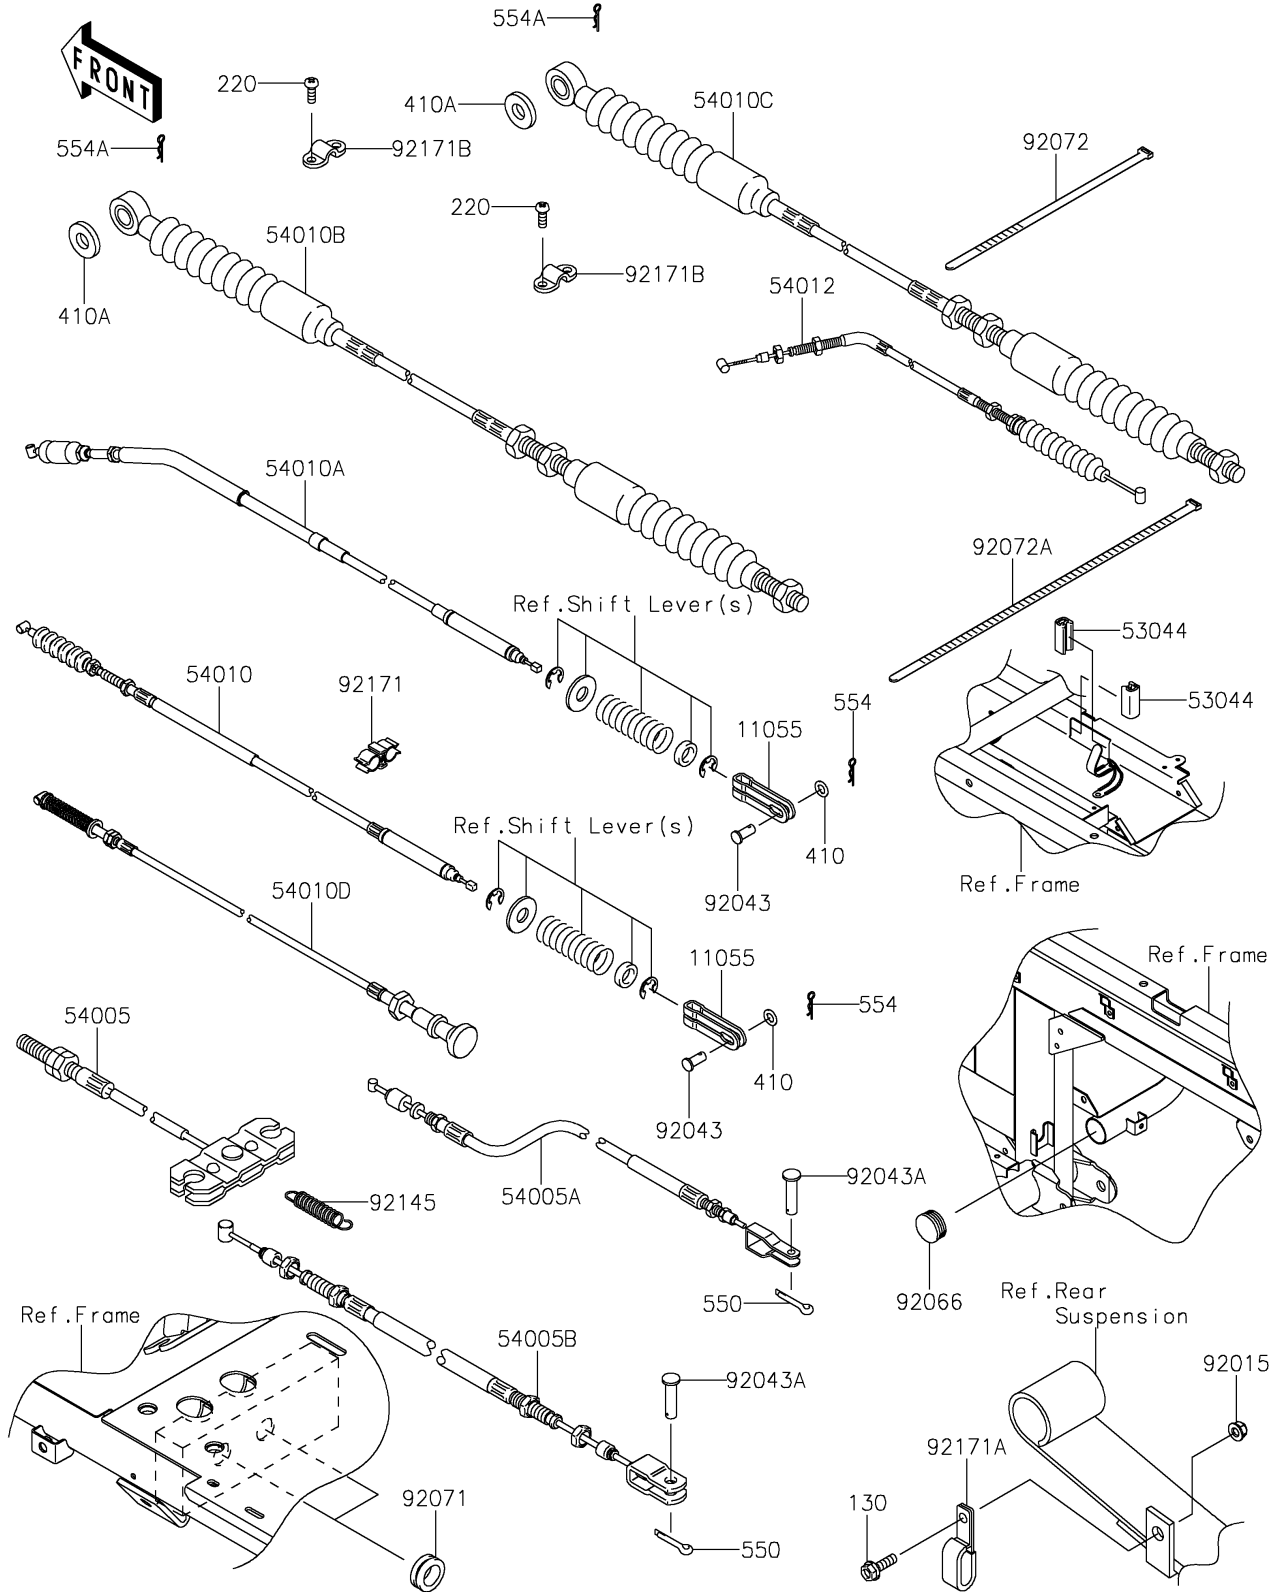

2021 MULE™ 4010 TRANS4x4® CAMO PARTS DIAGRAM

Cables

F2540

2021 MULE™ 4010 TRANS4x4® CAMO PARTS LIST

Cables

ITEM NAME	PART NUMBER	QUANTITY
BRACKET,DIFF LOCK (Ref # 11055)	11055-7505	2
TRIM,L=22 (Ref # 53044)	53044-7503	2
CABLE-BRAKE,PARKING,FR (Ref # 54005)	54005-1198	1
CABLE-BRAKE,PARKING,RR,RH (Ref # 54005A)	54005-7502	1
CABLE-BRAKE,PARKING,RR,LH (Ref # 54005B)	54005-7503	1
CABLE,2-4WD (Ref # 54010)	54010-0045	1
CABLE,DIFF LOCK (Ref # 54010A)	54010-0111	1
CABLE,SHIFT CONTROL (Ref # 54010B)	54010-0132	1
CABLE,HI/LOW (Ref # 54010C)	54010-0133	1
CABLE,HOOD (Ref # 54010D)	54010-0600	1
CABLE-THROTTLE (Ref # 54012)	54012-7505	1
NUT,LOCK,FLANGED,6MM (Ref # 92015)	92015-1675	1
PIN,6X11 (Ref # 92043)	92043-092	2
PIN (Ref # 92043A)	92043-1039	2
PLUG (Ref # 92066)	92066-7503	1
GROMMET (Ref # 92071)	92071-1027	2
BAND,L=188 (Ref # 92072)	92072-1239	3
BAND,L=368.3 (Ref # 92072A)	92072-3872	1
SPRING (Ref # 92145)	92145-7506	1
CLAMP (Ref # 92171)	92171-0129	1
CLAMP,CABLE (Ref # 92171A)	92171-0176	1
CLAMP (Ref # 92171B)	92171-1203	2
BOLT-FLANGED,6X20 (Ref # 130)	130AA0620	1
SCREW-PAN-CROS,5X14 (Ref # 220)	220AA0514	4
WASHER-PLAIN-SMALL (Ref # 410)	410AA0600	2
WASHER-PLAIN-SMALL,8MM (Ref # 410A)	410AA0800	2
PIN-COTTER,2.0X22 (Ref # 550)	550AA2022	2
PIN-SNAP,1.2X21.2 (Ref # 554)	554DA0600	2
PIN-SNAP (Ref # 554A)	554DA0800	2