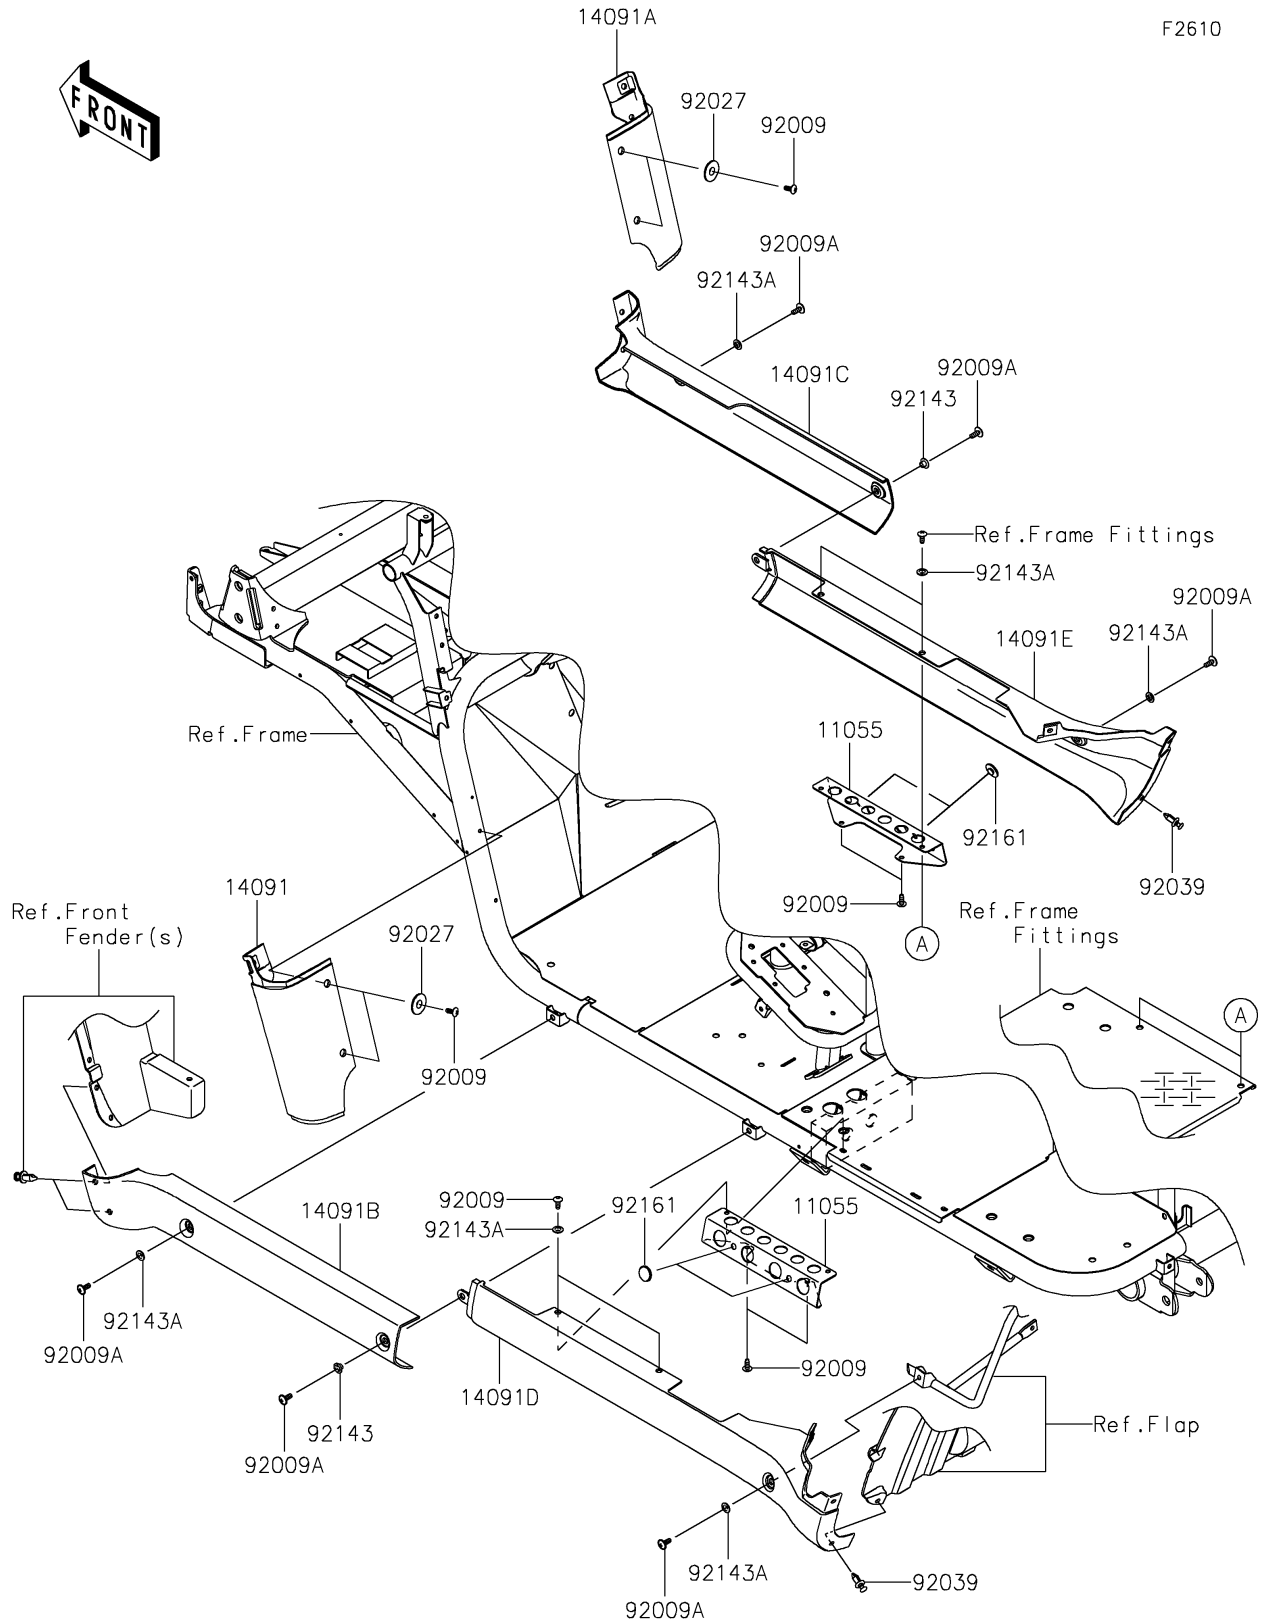

2021 MULE™ 4010 TRANS4x4® CAMO PARTS DIAGRAM

Side Covers/Chain Cover

F2610

2021 MULE™ 4010 TRANS4x4® CAMO PARTS LIST

Side Covers/Chain Cover

ITEM NAME	PART NUMBER	QUANTITY
BRACKET (Ref # 11055)	11055-0599	2
COVER,FR FENDER,LWR,LH,F.BLACK (Ref # 14091)	14091-0821-6Z	1
COVER,FR FENDER,LWR,RH,F.BLACK (Ref # 14091A)	14091-0822-6Z	1
COVER,SIDE STEP,FR,LH,F.BLACK (Ref # 14091B)	14091-0823-6Z	1
COVER,SIDE STEP,FR,RH,F.BLACK (Ref # 14091C)	14091-0824-6Z	1
COVER,SIDE STEP,RR,LH,F.BLACK (Ref # 14091D)	14091-0825-6Z	1
COVER,SIDE STEP,RR,RH,F.BLACK (Ref # 14091E)	14091-0826-6Z	1
SCREW,TAPPING,6X16 (Ref # 92009)	92009-1166	10
SCREW,6X16 (Ref # 92009A)	92009-1621	6
COLLAR,L=4.7 (Ref # 92027)	92027-1964	4
RIVET (Ref # 92039)	92039-0776	2
COLLAR (Ref # 92143)	92143-1057	2
COLLAR (Ref # 92143A)	92143-1087	8
DAMPER,RUBBER (Ref # 92161)	92161-1200	4