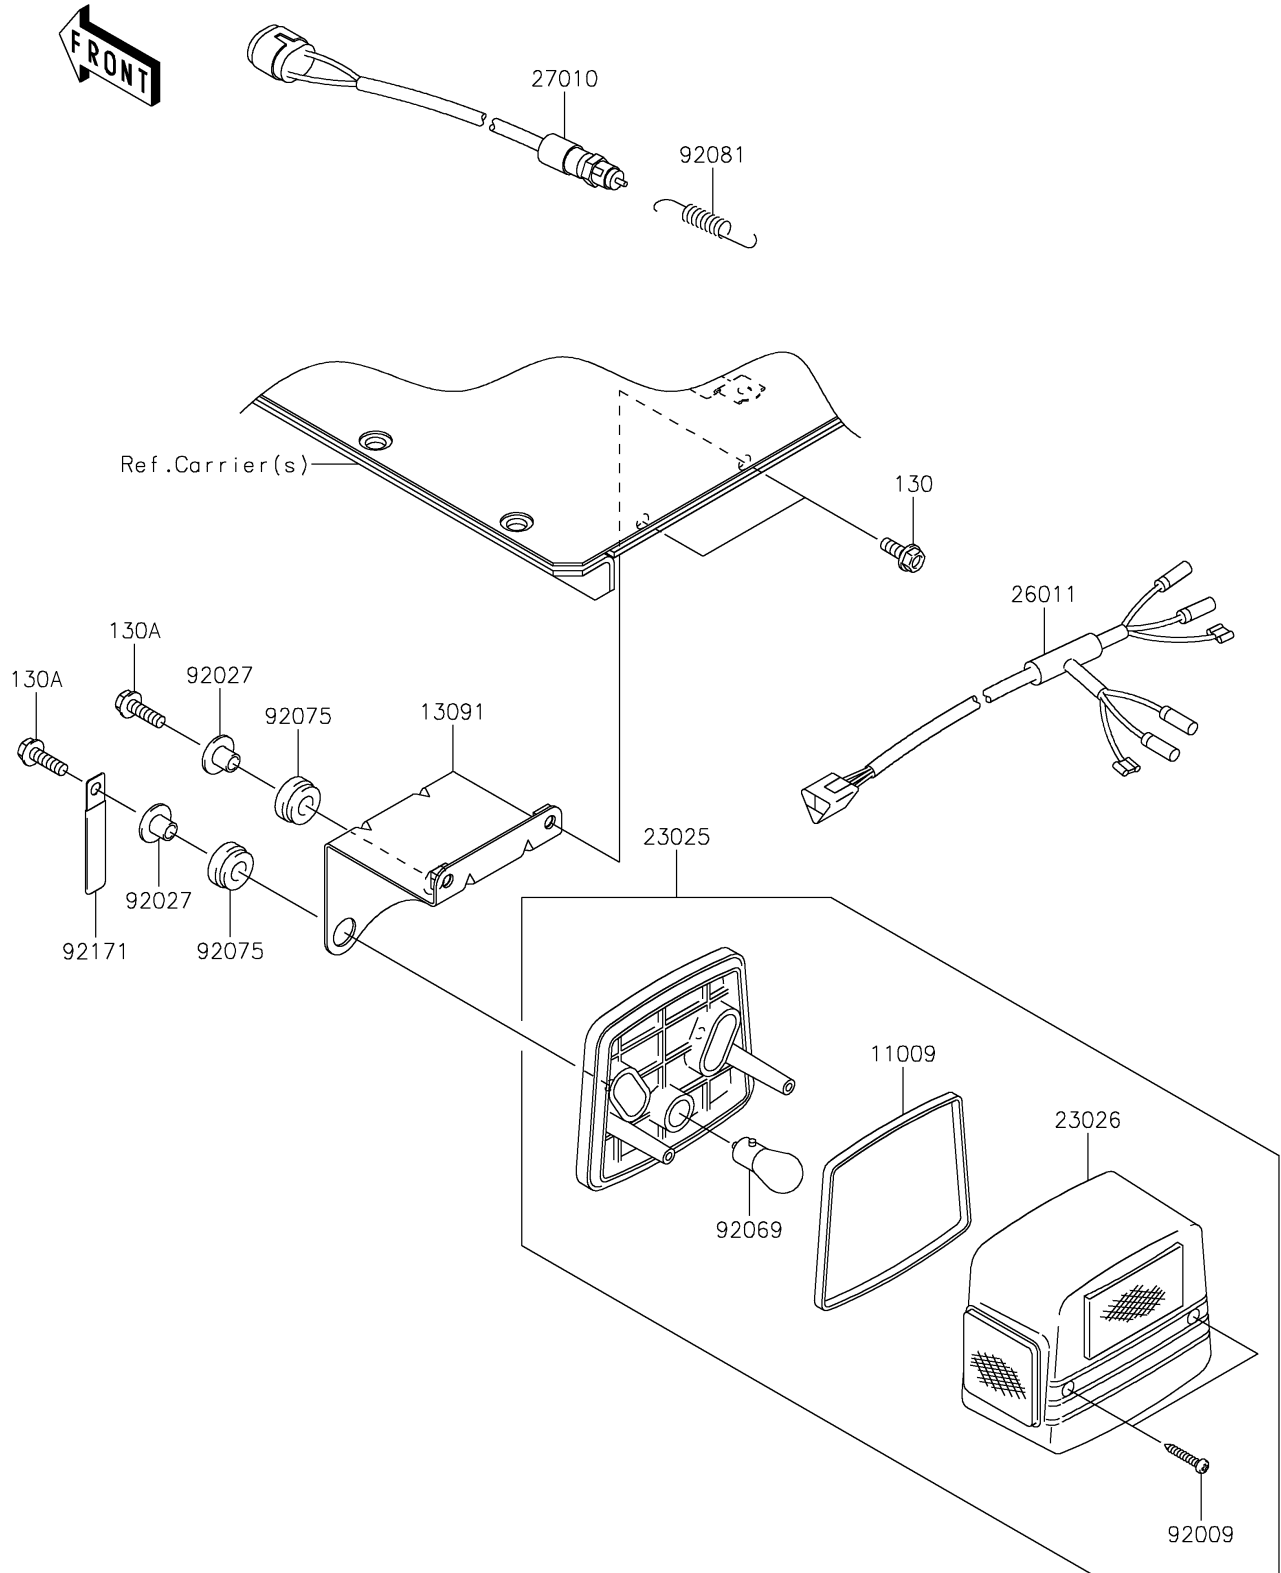

2021 MULE™ 4010 TRANS4x4® CAMO PARTS DIAGRAM

Taillight(s)

F2720

2021 MULE™ 4010 TRANS4x4® CAMO PARTS LIST

Taillight(s)

| ITEM NAME | PART NUMBER | QUANTITY |
|----------------------------------|-------------|----------|
| GASKET,TAIL LAMP (Ref # 11009) | 11009-1215 | 2 |
| HOLDER,TAIL LAMP (Ref # 13091) | 13091-1743 | 2 |
| LAMP-TAIL (Ref # 23025) | 23025-1042 | 2 |
| LENS,TAIL LAMP (Ref # 23026) | 23026-1019 | 2 |
| WIRE-LEAD (Ref # 26011) | 26011-1756 | 1 |
| SWITCH,BRAKE LAMP (Ref # 27010) | 27010-1301 | 1 |
| SCREW,TAPPING,4X25 (Ref # 92009) | 92009-1069 | 4 |
| COLLAR,L=11.1 (Ref # 92027) | 92027-194 | 4 |
| BULB,12V 21/5W (Ref # 92069) | 92069-1011 | 2 |
| DAMPER (Ref # 92075) | 92075-277 | 4 |
| SPRING,HOOK RETURN (Ref # 92081) | 92081-1466 | 1 |
| CLAMP,L=60 (Ref # 92171) | 92171-0652 | 2 |
| BOLT-FLANGED,6X16 (Ref # 130) | 130BA0616 | 4 |
| BOLT-FLANGED,6X20 (Ref # 130A) | 130BA0620 | 4 |