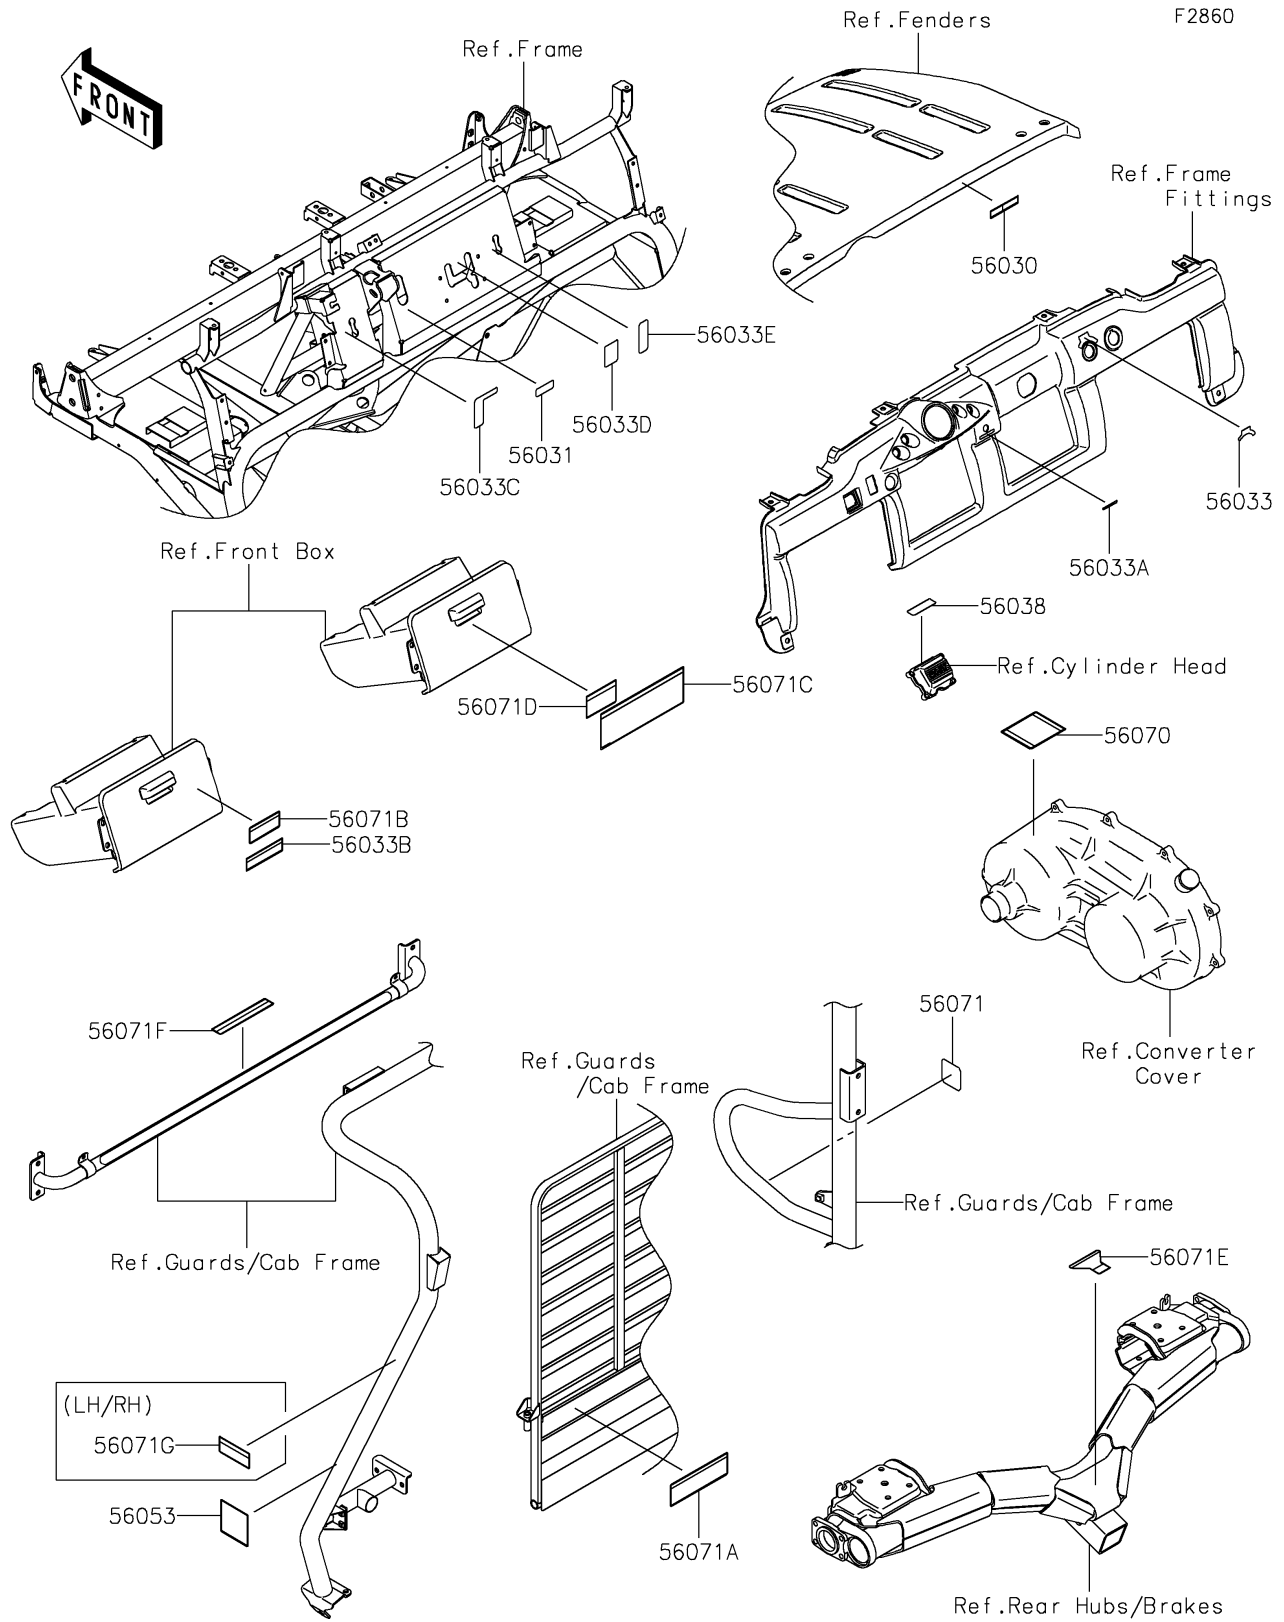

2021 MULE™ 4010 TRANS4x4® CAMO PARTS DIAGRAM

Labels

2021 MULE™ 4010 TRANS4x4® CAMO PARTS LIST

Labels

ITEM NAME	PART NUMBER	QUANTITY
LABEL,OPERATING HOOD (Ref # 56030)	56030-1563	1
LABEL-MANUAL,BRAKE FLUID LEVEL (Ref # 56031)	56031-1818	1
LABEL-MANUAL,IGNITION (Ref # 56033)	56033-0212	1
LABEL-MANUAL,POWER STEERING (Ref # 56033A)	56033-0213	1
LABEL-MANUAL,SHIFT NOTICE (Ref # 56033B)	56033-0822	1
LABEL-MANUAL,DIFF MODE (Ref # 56033C)	56033-1183	1
LABEL-MANUAL,SHIFT (Ref # 56033D)	56033-1186	1
LABEL-MANUAL,2WD/4WD (Ref # 56033E)	56033-1187	1
LABEL-BRAND (Ref # 56038)	56038-2782	1
LABEL-SPECIFICATION,TIRE (Ref # 56053)	56053-1631	1
LABEL-WARNING,HOT SURFACES (Ref # 56070)	56070-0051	1
LABEL-WARNING,GASOLINE (Ref # 56071)	56071-0588	1
LABEL-WARNING,CARGO BED,4P (Ref # 56071A)	56071-0637	1
LABEL-WARNING,CARGO BED (Ref # 56071B)	56071-0638	1
LABEL-WARNING,GENERAL (Ref # 56071C)	56071-0645	1
LABEL-WARNING,HOOD CAUTION (Ref # 56071D)	56071-0894	1
LABEL-WARNING,TRAILER HITCH (Ref # 56071E)	56071-0895	1
LABEL-WARNING,REAR SEAT CAPAC (Ref # 56071F)	56071-0899	1
LABEL-WARNING,HAND CLEARANCE (Ref # 56071G)	56071-0901	2