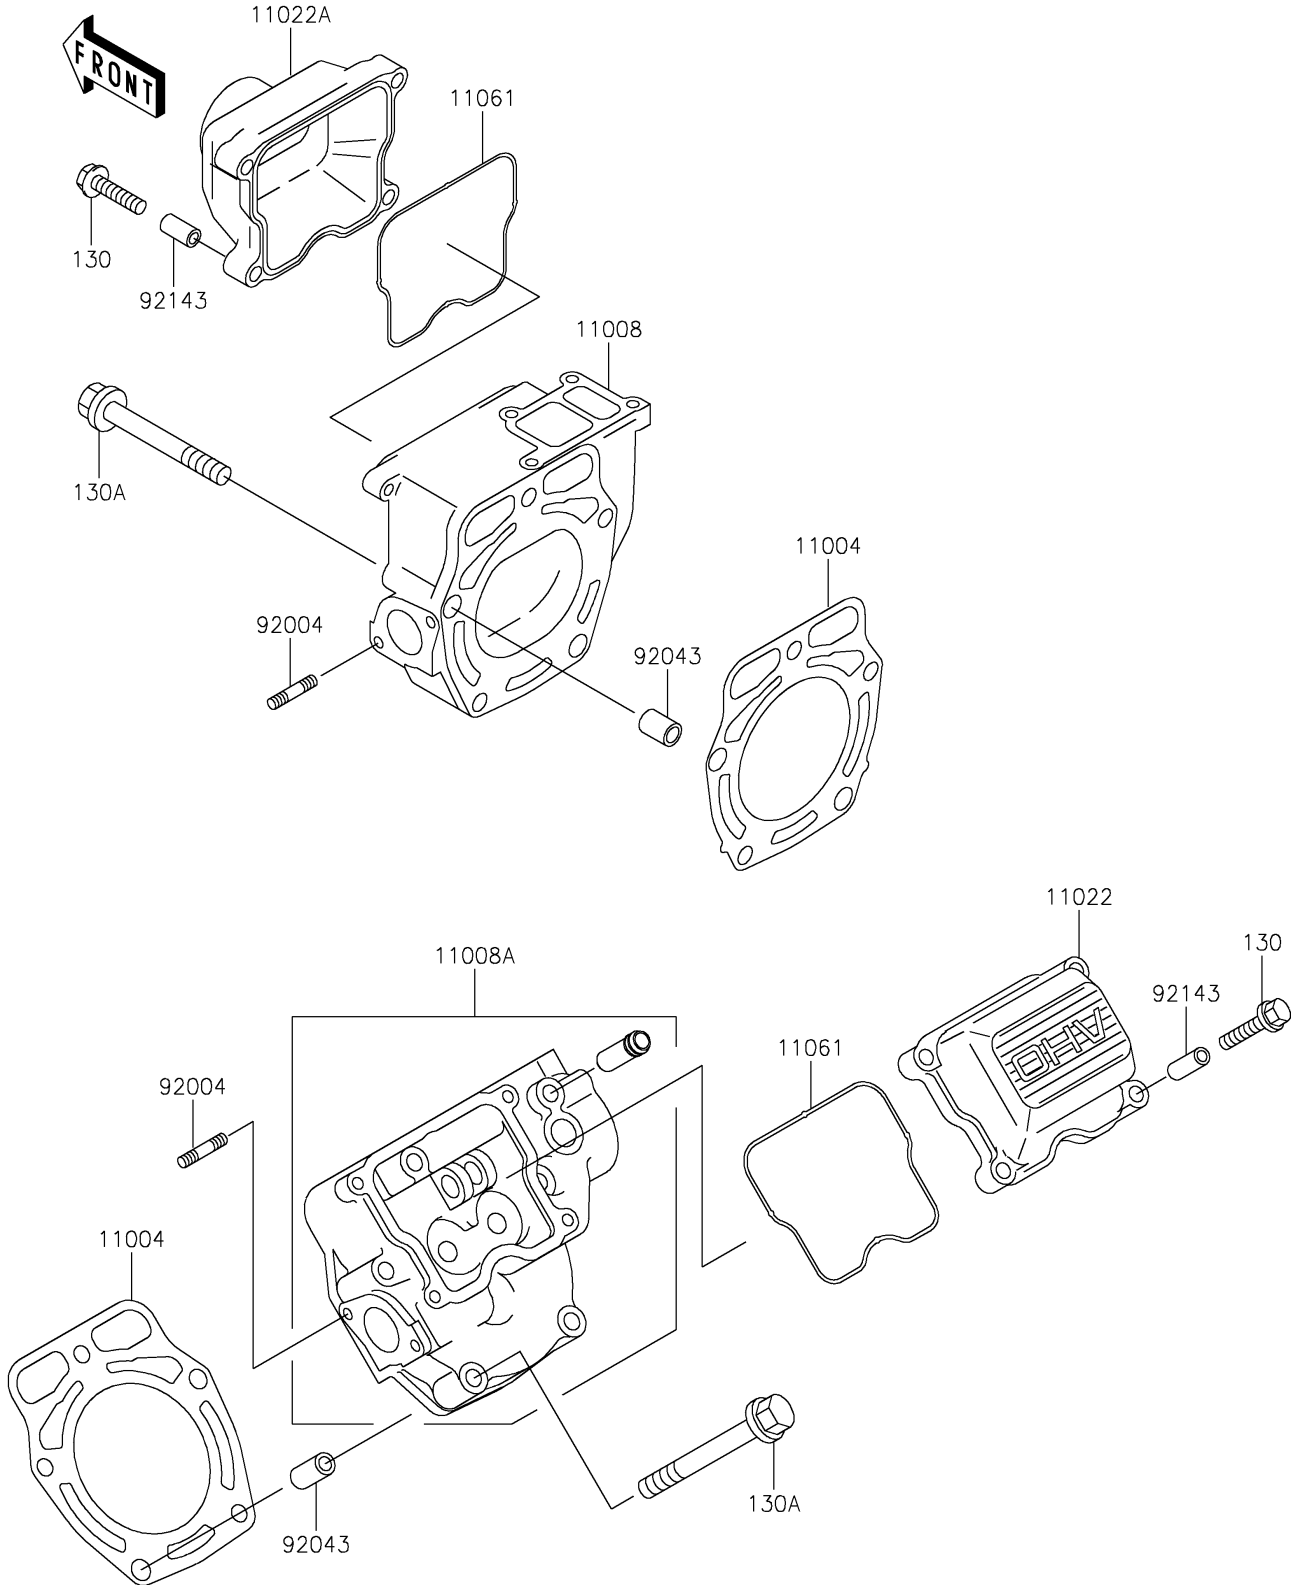

2021 MULE 4000 TRANS™ PARTS DIAGRAM

Cylinder Head

E1111

2021 MULE 4000 TRANS™ PARTS LIST

Cylinder Head

| ITEM NAME | PART NUMBER | QUANTITY |
|--------------------------------------|-------------|----------|
| GASKET-HEAD (Ref # 11004) | 11004-2107 | 2 |
| HEAD-COMP-CYLINDER,#1 (Ref # 11008) | 11008-0820 | 1 |
| HEAD-COMP-CYLINDER,#2 (Ref # 11008A) | 11008-6046 | 1 |
| CASE-ROCKER (Ref # 11022) | 11022-2056 | 1 |
| CASE-ROCKER (Ref # 11022A) | 11022-2068 | 1 |
| GASKET,ROCKER CASE (Ref # 11061) | 11061-2182 | 2 |
| STUD,6X20 (Ref # 92004) | 92004-2142 | 4 |
| PIN,DOWEL,10X14 (Ref # 92043) | 92043-1037 | 4 |
| COLLAR (Ref # 92143) | 92143-2010 | 8 |
| BOLT-FLANGED,6X25 (Ref # 130) | 130BA0625 | 8 |
| BOLT-FLANGED,8X65 (Ref # 130A) | 130BA0865 | 10 |