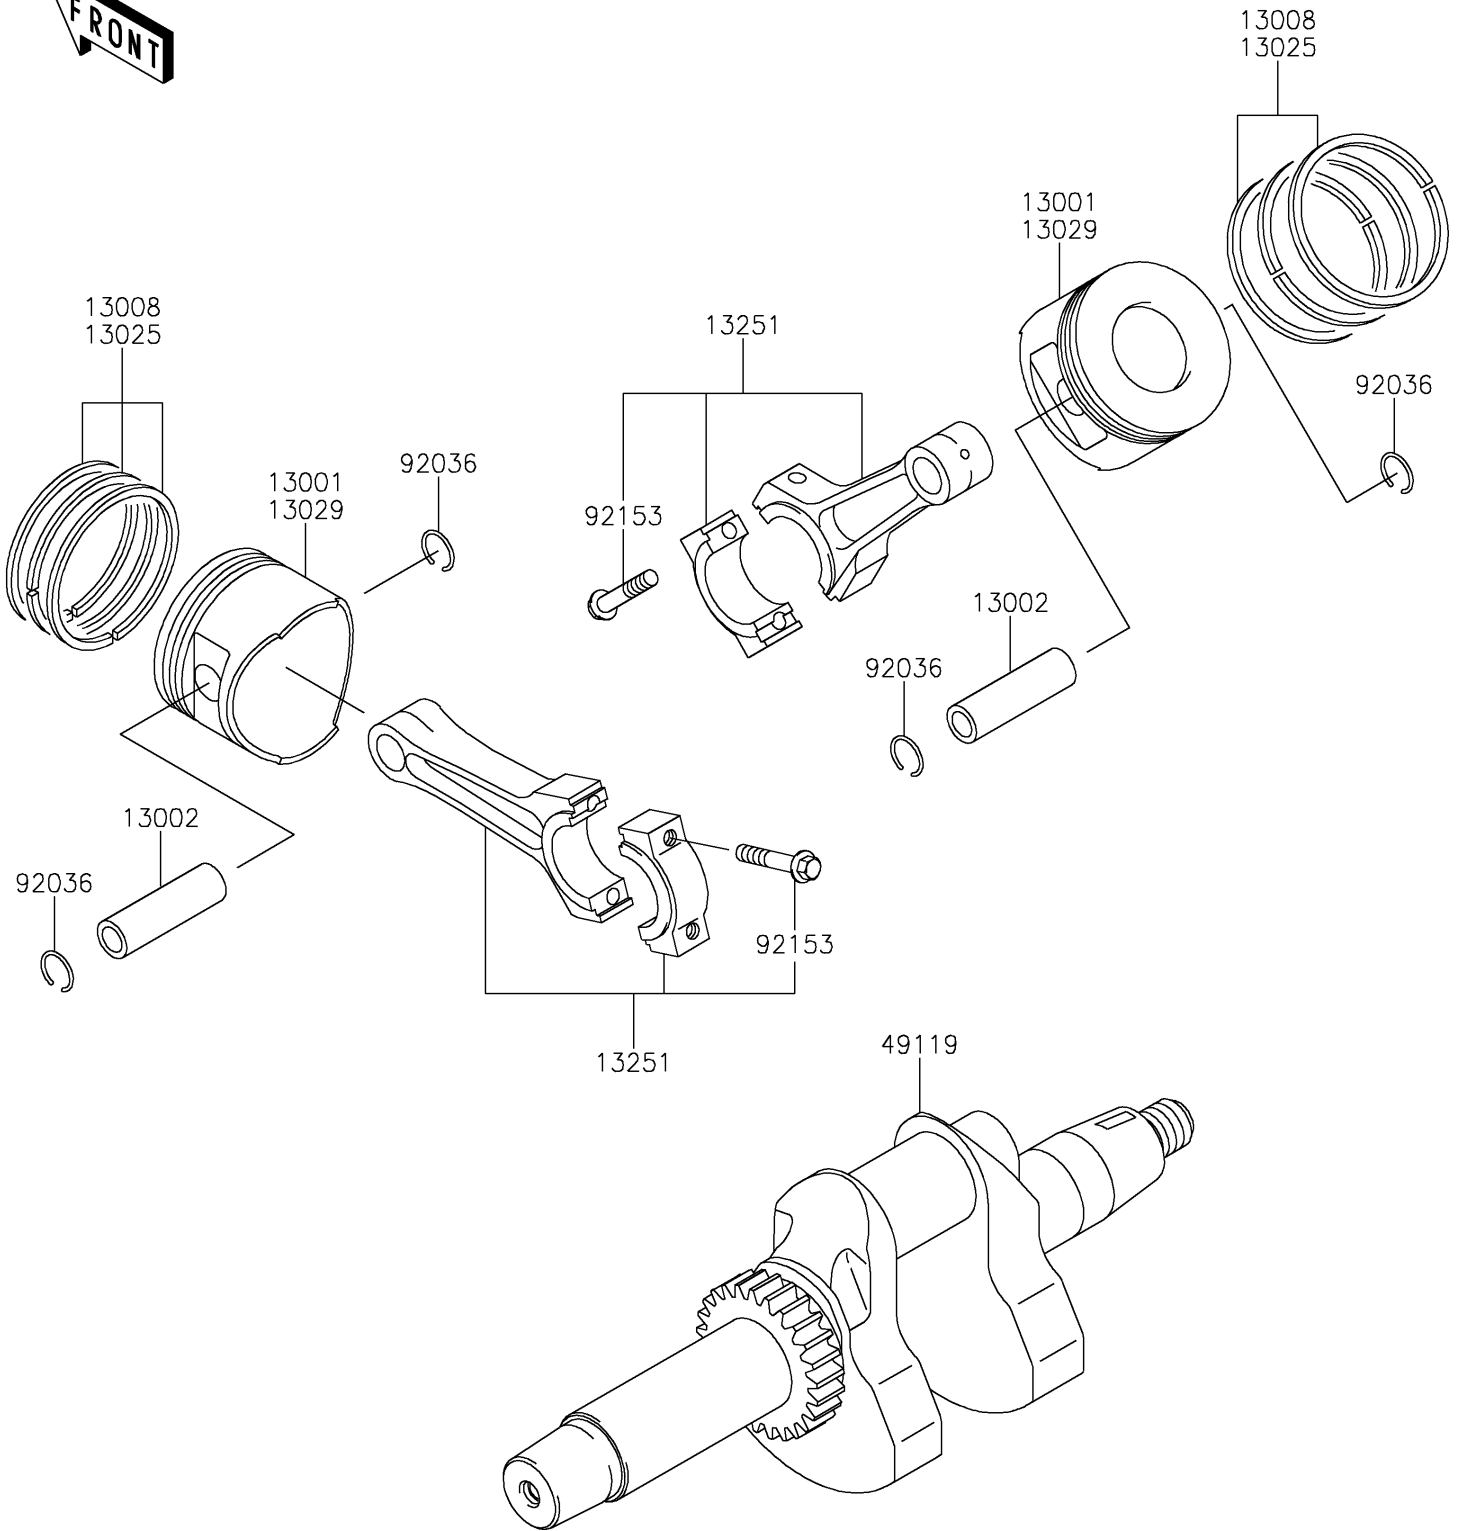

2021 MULE 4000 TRANS™ PARTS DIAGRAM

Crankshaft/Piston(s)

E1320

2021 MULE 4000 TRANS™ PARTS LIST

Crankshaft/Piston(s)

ITEM NAME	PART NUMBER	QUANTITY
PISTON-ENGINE,STD (Ref # 13001)	13001-2210	2
PIN-PISTON (Ref # 13002)	13002-1013	2
RING-SET-PISTON,STD (Ref # 13008)	13008-6025	2
RING-SET-PISTON L,0.50 (Ref # 13025)	13025-6008	AR
PISTON-ENGINE L,0.50 (Ref # 13029)	13029-0033	AR
ROD-ASSY-CONNECTING (Ref # 13251)	13251-0737	2
CRANKSHAFT-ASSY (Ref # 49119)	49119-0015	1
RING-SNAP,PISTON PIN (Ref # 92036)	92036-021	4
BOLT,7X35.2 (Ref # 92153)	92153-2054	4