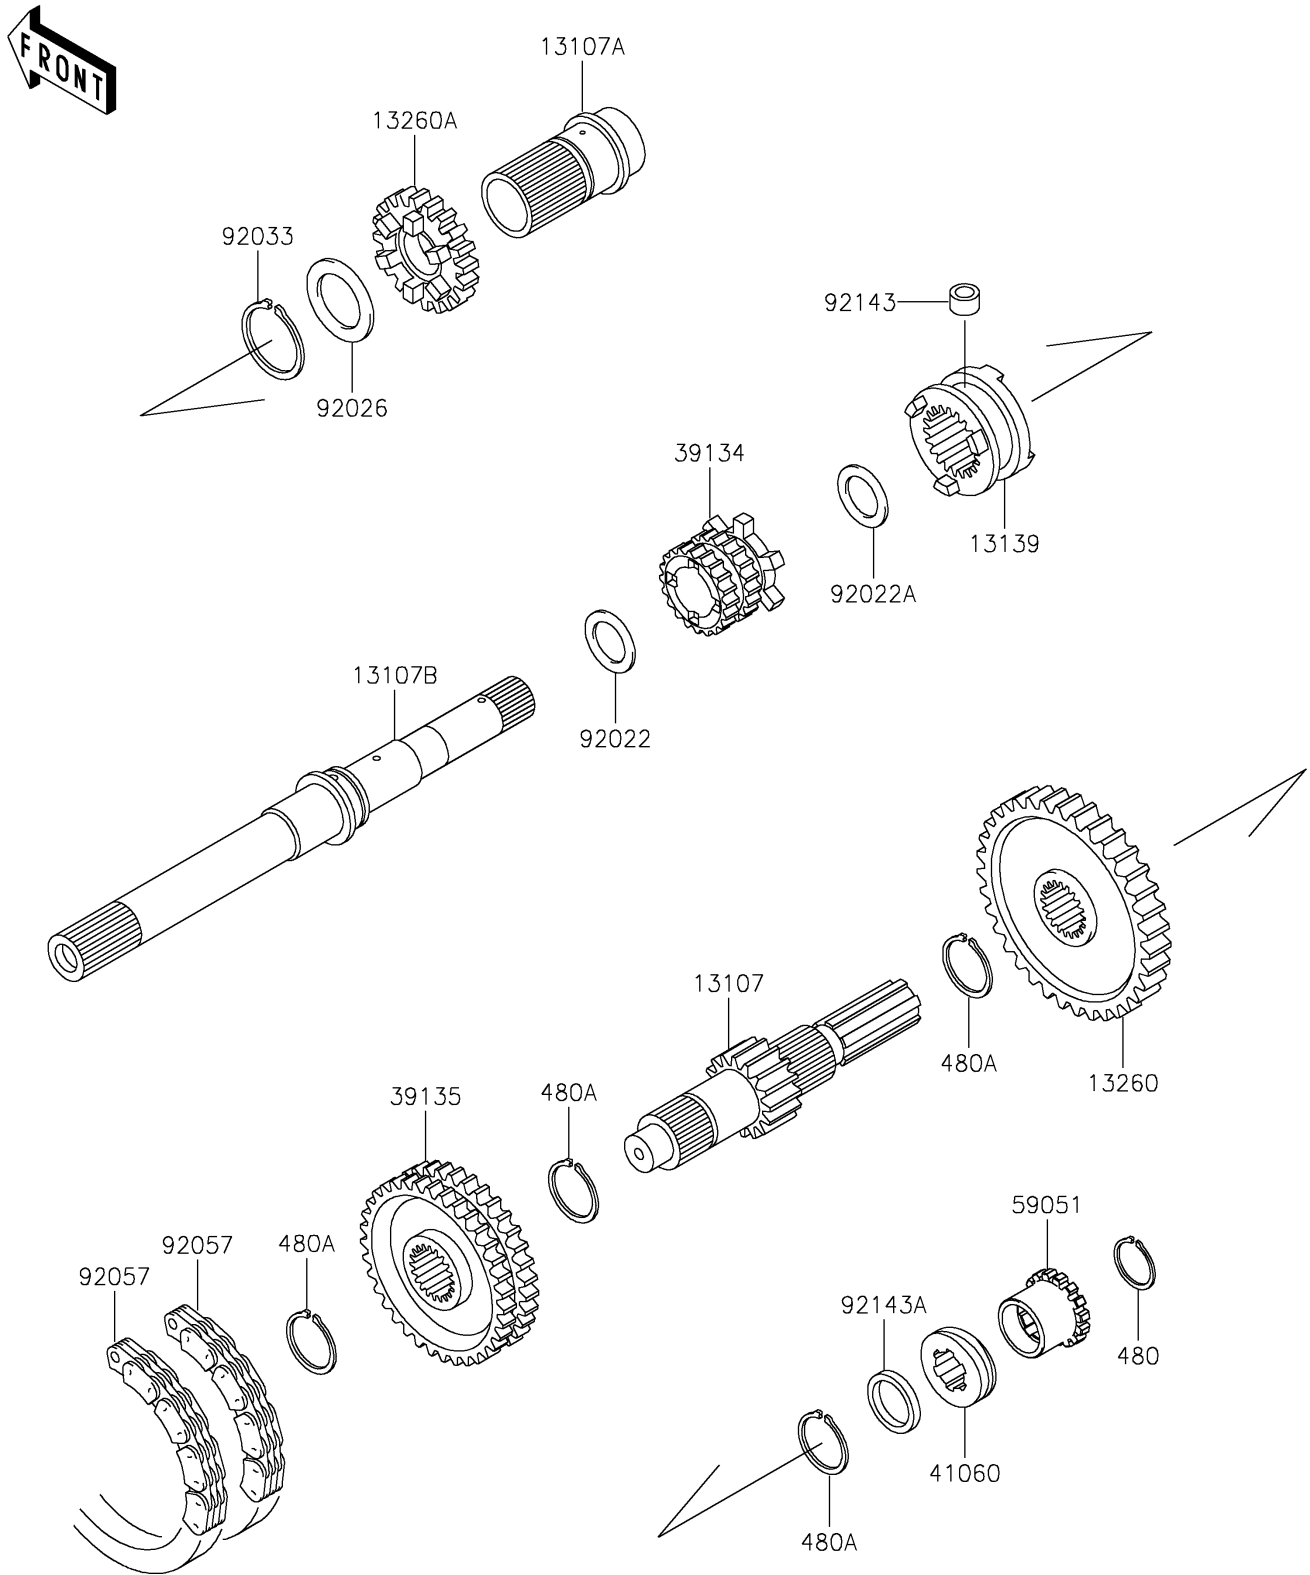

2021 MULE 4000 TRANS™ PARTS DIAGRAM

Transmission

E1361

2021 MULE 4000 TRANS™ PARTS LIST

Transmission

ITEM NAME	PART NUMBER	QUANTITY
SHAFT,COUNTER (Ref # 13107)	13107-0191	1
SHAFT,INPUT OUTER (Ref # 13107A)	13107-1315	1
SHAFT,INPUT (Ref # 13107B)	13107-1471	1
SHIFTER,FR/RR (Ref # 13139)	13139-1072	1
GEAR,OUTPUT REVERSE,51T (Ref # 13260)	13260-1288	1
GEAR,INPUT 28T (Ref # 13260A)	13260-1462	1
SPROCKET-DRIVE,20T (Ref # 39134)	39134-1055	1
SPROCKET-DRIVEN,41T (Ref # 39135)	39135-1055	1
GEAR-METER SCREW (Ref # 41060)	41060-1147	1
GEAR-SPUR,15T (Ref # 59051)	59051-0086	1
WASHER,25.3X33X1 (Ref # 92022)	92022-1109	1
WASHER,22.3X33X1.0 (Ref # 92022A)	92022-1573	1
SPACER,35.3X44X0.5 (Ref # 92026)	92026-1375	1
RING-SNAP (Ref # 92033)	92033-1269	1
CHAIN,REVERSE,81RH2520,54L (Ref # 92057)	92057-1364	2
COLLAR,8X14X10.5 (Ref # 92143)	92143-1497	1
COLLAR,25X32X4.5 (Ref # 92143A)	92143-1597	1
CIRCLIP-TYPE-C,25MM (Ref # 480)	480J2500	1
CIRCLIP-TYPE-C,30MM (Ref # 480A)	480J3000	4