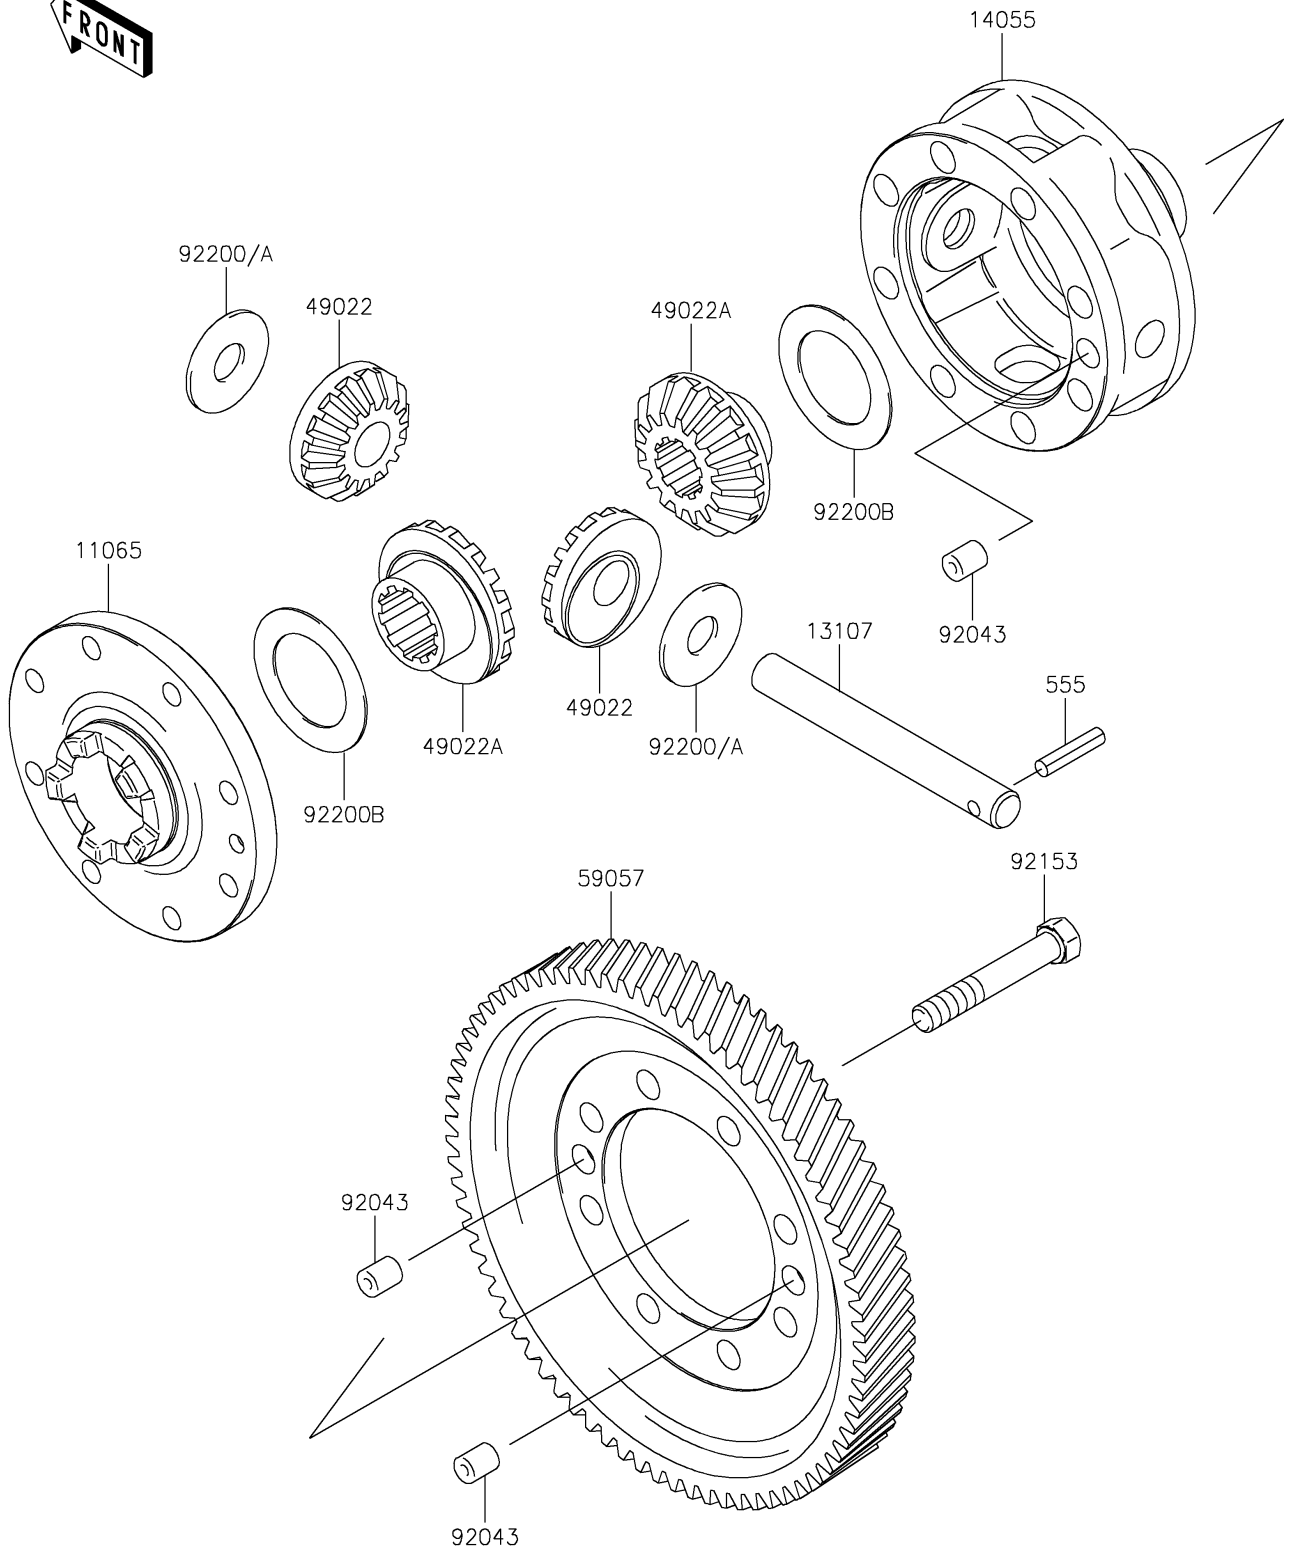

2021 MULE 4000 TRANS™ PARTS DIAGRAM

Differential

E1451

2021 MULE 4000 TRANS™ PARTS LIST

Differential

ITEM NAME	PART NUMBER	QUANTITY
CAP,GEAR CASE (Ref # 11065)	11065-0033	1
SHAFT (Ref # 13107)	13107-0922	1
CASE-GEAR,DIFFERENTIAL (Ref # 14055)	14055-0003	1
GEAR-BEVEL,10T (Ref # 49022)	49022-1105	2
GEAR-BEVEL,16T (Ref # 49022A)	49022-1117	2
GEAR-HELICAL,DIFFERENTIAL (Ref # 59057)	59057-0002	1
PIN,10X12 (Ref # 92043)	92043-0029	3
BOLT,10X63 (Ref # 92153)	92153-0331	8
WASHER,14.5X38X1.2 (Ref # 92200)	92200-0021	2
WASHER,14.5X38X1.0 (Ref # 92200A)	92200-1044	AR
WASHER,35.5X54X1.0 (Ref # 92200B)	92200-1045	2
PIN-SPRING (Ref # 555)	555A0525	1