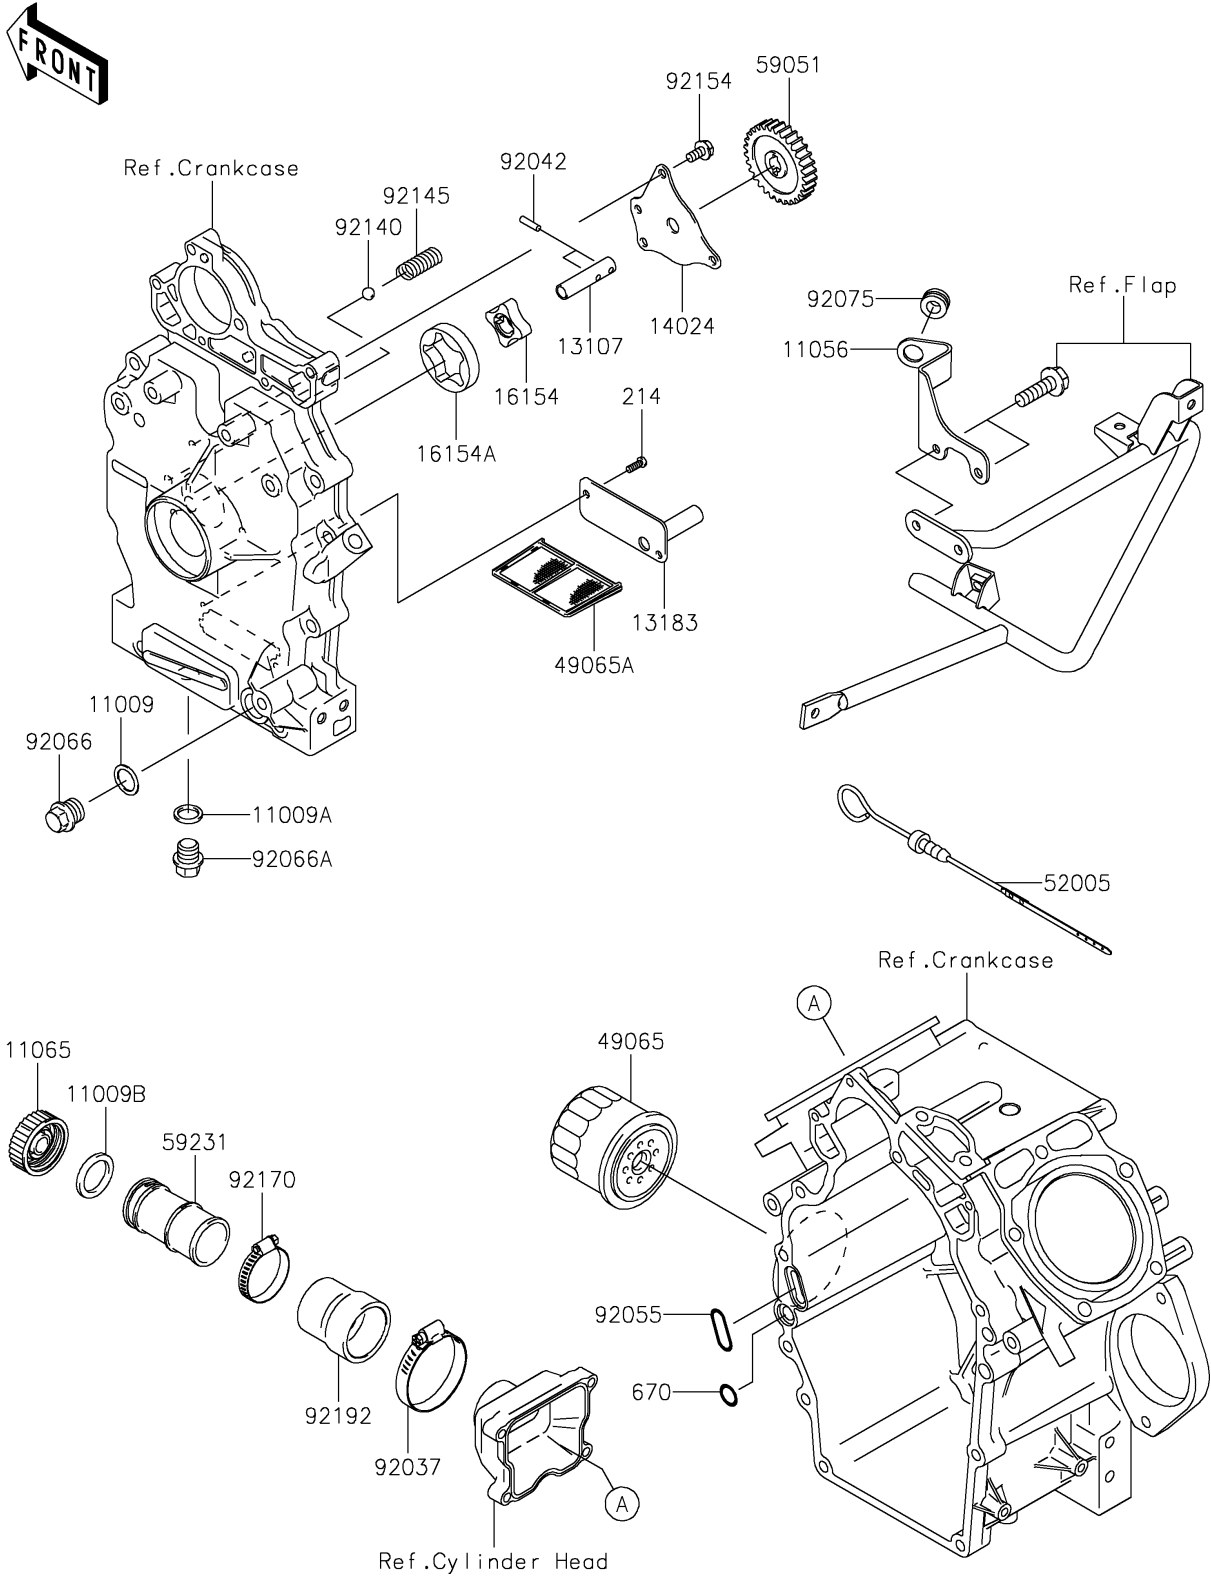

2021 MULE 4000 TRANS™ PARTS DIAGRAM

Oil Pump/Oil Filter

E1710

2021 MULE 4000 TRANS™ PARTS LIST

Oil Pump/Oil Filter

ITEM NAME	PART NUMBER	QUANTITY
GASKET,16.2X22X1 (Ref # 11009)	11009-1467	1
GASKET (Ref # 11009A)	11009-2175	1
GASKET,OIL GAUGE (Ref # 11009B)	11009-2346	1
BRACKET,OIL PIPE (Ref # 11056)	11056-4081	1
CAP (Ref # 11065)	11065-1167	1
SHAFT,OIL PUMP (Ref # 13107)	13107-2296	1
PLATE (Ref # 13183)	13183-2419	1
COVER,OIL PUMP (Ref # 14024)	14024-2113	1
ROTOR-PUMP,IN (Ref # 16154)	16154-2053	1
ROTOR-PUMP,OUT (Ref # 16154A)	16154-2054	1
FILTER-OIL (Ref # 49065)	49065-2071	1
FILTER-OIL (Ref # 49065A)	49065-2072	1
GAUGE (Ref # 52005)	52005-0747	1
GEAR-SPUR (Ref # 59051)	59051-2114	1
FILLER (Ref # 59231)	59231-7501	1
CLAMP (Ref # 92037)	92037-506	1
PIN,DOWEL,4X15.8 (Ref # 92042)	92042-014	2
RING-O (Ref # 92055)	92055-2086	1
PLUG,16X11.5 (Ref # 92066)	92066-2251	1
PLUG,14X12 (Ref # 92066A)	92066-2253	1
DAMPER (Ref # 92075)	92075-1409	1
BALL,STEEL,13/32 (Ref # 92140)	92140-7003	1
SPRING (Ref # 92145)	92145-2132	1
BOLT,6X12 (Ref # 92154)	92154-2938	3
CLAMP (Ref # 92170)	92170-1036	1
TUBE (Ref # 92192)	92192-7502	1
SCREW-PAN+,-,5X12 (Ref # 214)	214AA0512	2
O RING,11MM (Ref # 670)	670B2011	1