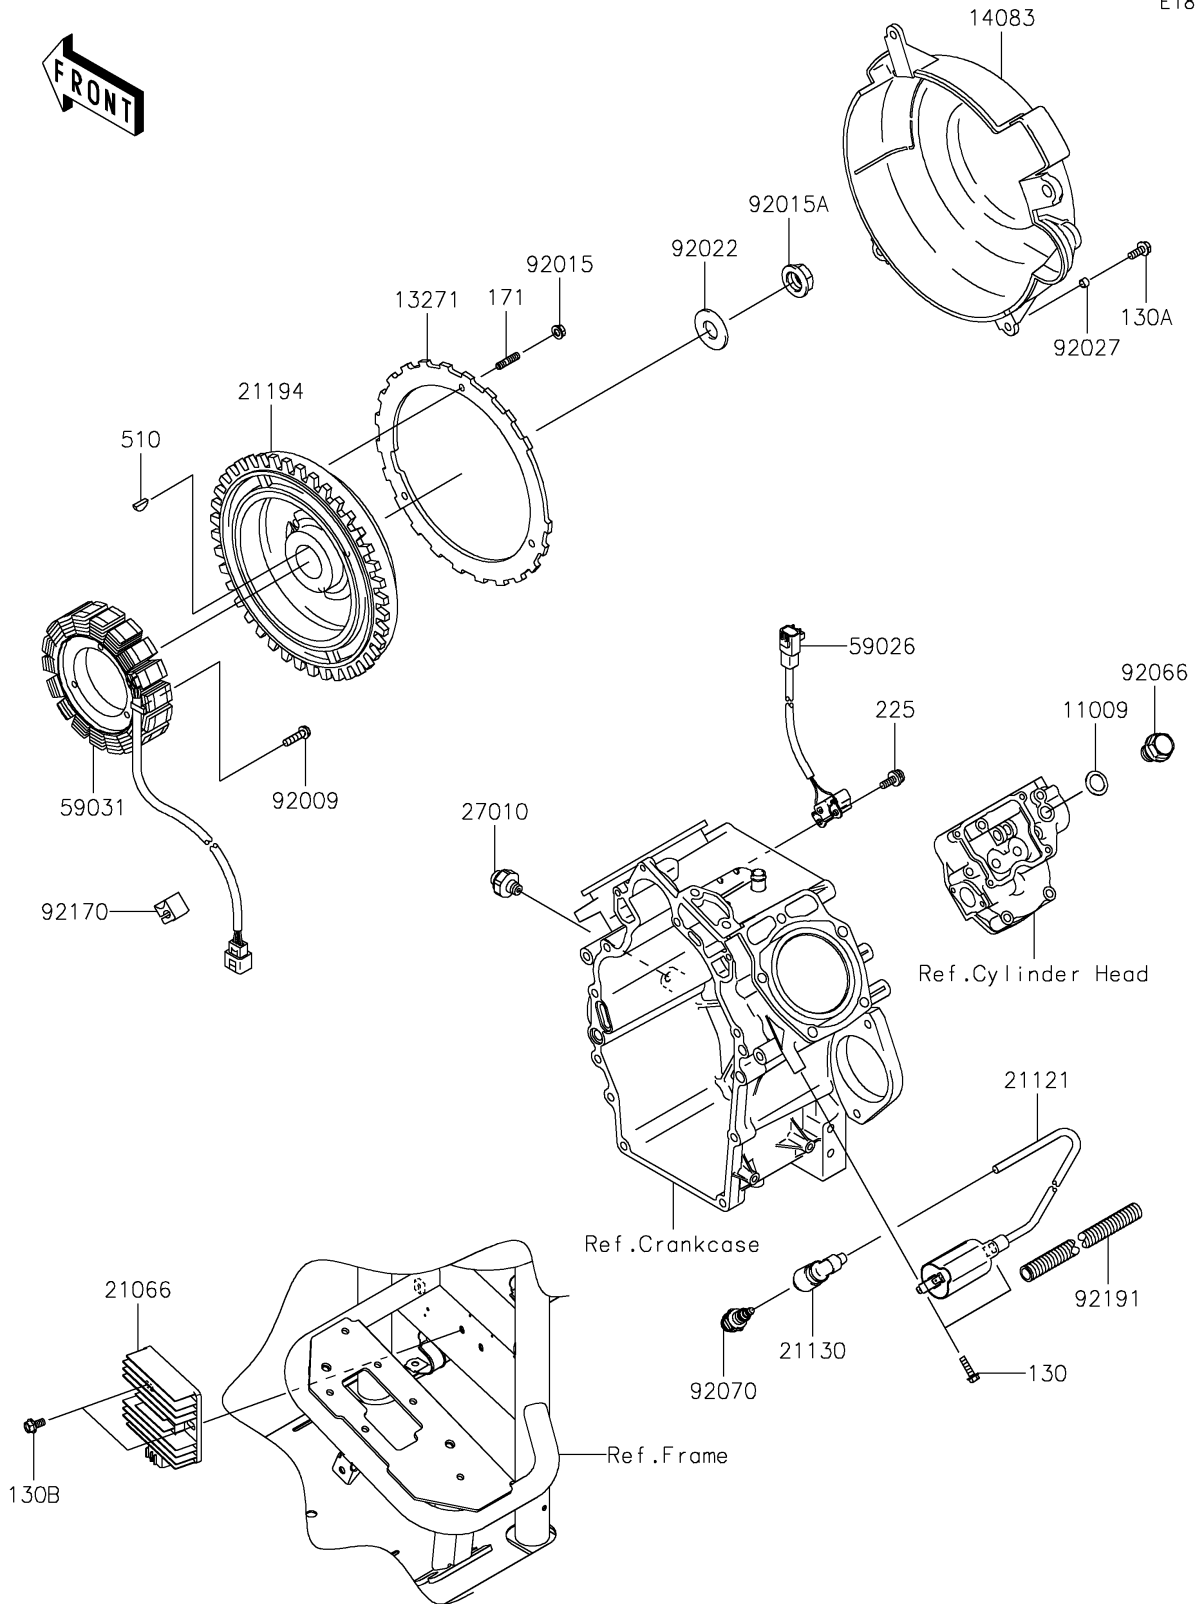

# 2021 MULE 4000 TRANS™ PARTS DIAGRAM

Generator/Ignition Coil

E1811

## 2021 MULE 4000 TRANS™ PARTS LIST

### Generator/Ignition Coil

ITEM NAME	PART NUMBER	QUANTITY
GASKET,16X24X1 (Ref # 11009)	11009-2566	1
PLATE (Ref # 13271)	13271-2269	1
COVER-FLYWHEEL (Ref # 14083)	14083-2052	1
REGULATOR-VOLTAGE (Ref # 21066)	21066-0717	1
COIL-IGNITION (Ref # 21121)	21121-2092	2
CAP-SPARK PLUG (Ref # 21130)	21130-2060	2
FLYWHEEL-COMP (Ref # 21194)	21194-2352	1
SWITCH,OIL PRESSURE (Ref # 27010)	27010-1313	1
COIL-PULSING (Ref # 59026)	59026-0559	1
COIL-CHARGING (Ref # 59031)	59031-2136	1
SCREW,6X25 (Ref # 92009)	92009-2273	3
NUT,FLANGED,6MM (Ref # 92015)	92015-1367	3
NUT (Ref # 92015A)	92015-2167	1
WASHER (Ref # 92022)	92022-2229	1
COLLAR,6.2X7.8X5 (Ref # 92027)	92027-2096	3
PLUG,DRAIN (Ref # 92066)	92066-2099	1
PLUG-SPARK,BPR2ES(NGK),SOLID (Ref # 92070)	92070-2110	2
CLAMP (Ref # 92170)	92170-2056	1
TUBE (Ref # 92191)	92191-2124	1
BOLT-FLANGED,5X18 (Ref # 130)	130BA0518	4
BOLT-FLANGED,6X16 (Ref # 130A)	130BA0616	3
BOLT-FLANGED,6X14 (Ref # 130B)	130BB0614	2
BOLT-STUD,6X18 (Ref # 171)	171BA0618	3
SCREW-PAN-WSP-CROS,4X14 (Ref # 225)	225AA0414	2
KEY-WOODRUFF (Ref # 510)	510A5100	1