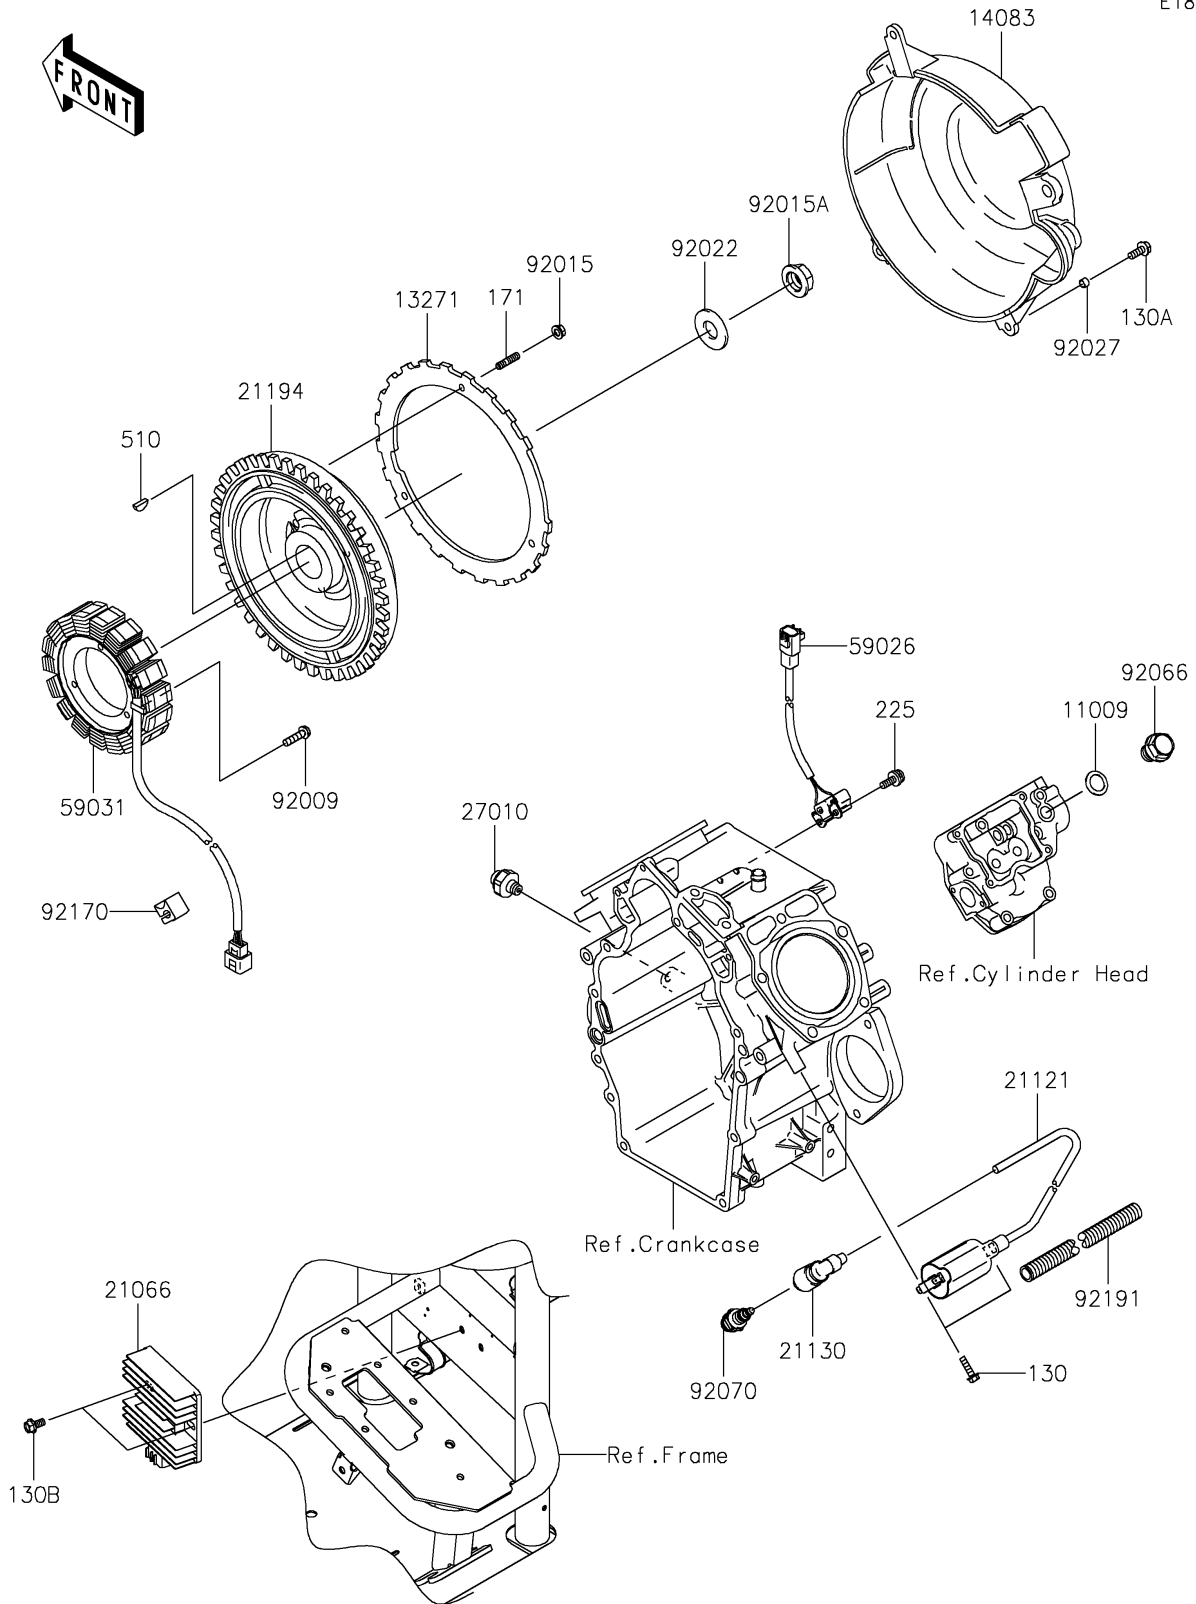

2021 MULE 4000 TRANS™ PARTS DIAGRAM

Generator/Ignition Coil

E1811

2021 MULE 4000 TRANS™ PARTS LIST

Generator/Ignition Coil

ITEM NAME	PART NUMBER	QUANTITY
GASKET,16X24X1 (Ref # 11009)	11009-2566	1
PLATE (Ref # 13271)	13271-2269	1
COVER-FLYWHEEL (Ref # 14083)	14083-2052	1
REGULATOR-VOLTAGE (Ref # 21066)	21066-0717	1
COIL-IGNITION (Ref # 21121)	21121-2092	2
CAP-SPARK PLUG (Ref # 21130)	21130-2060	2
FLYWHEEL-COMP (Ref # 21194)	21194-2352	1
SWITCH,OIL PRESSURE (Ref # 27010)	27010-1313	1
COIL-PULSING (Ref # 59026)	59026-0559	1
COIL-CHARGING (Ref # 59031)	59031-2136	1
SCREW,6X25 (Ref # 92009)	92009-2273	3
NUT,FLANGED,6MM (Ref # 92015)	92015-1367	3
NUT (Ref # 92015A)	92015-2167	1
WASHER (Ref # 92022)	92022-2229	1
COLLAR,6.2X7.8X5 (Ref # 92027)	92027-2096	3
PLUG,DRAIN (Ref # 92066)	92066-2099	1
PLUG-SPARK,BPR2ES(NGK),SOLID (Ref # 92070)	92070-2110	2
CLAMP (Ref # 92170)	92170-2056	1
TUBE (Ref # 92191)	92191-2124	1
BOLT-FLANGED,5X18 (Ref # 130)	130BA0518	4
BOLT-FLANGED,6X16 (Ref # 130A)	130BA0616	3
BOLT-FLANGED,6X14 (Ref # 130B)	130BB0614	2
BOLT-STUD,6X18 (Ref # 171)	171BA0618	3
SCREW-PAN-WSP-CROS,4X14 (Ref # 225)	225AA0414	2
KEY-WOODRUFF (Ref # 510)	510A5100	1