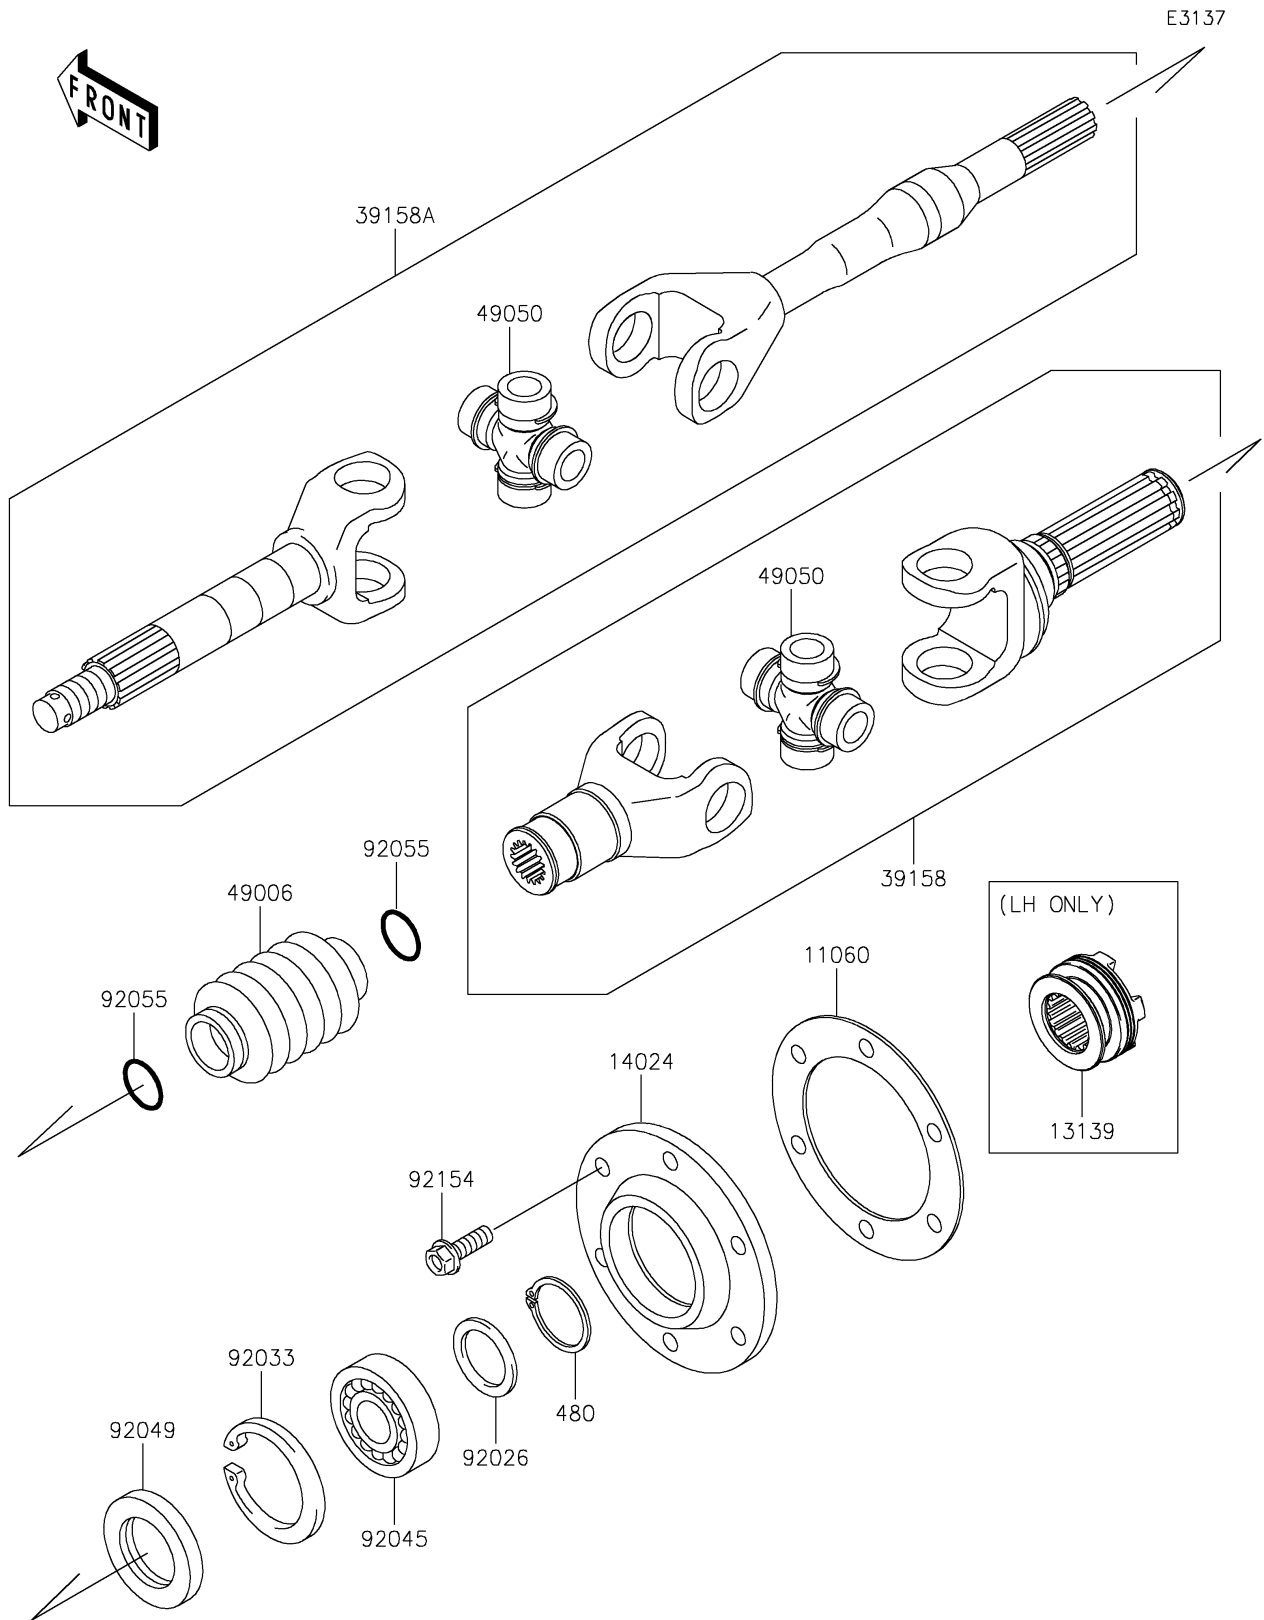

2021 MULE 4000 TRANS™ PARTS DIAGRAM

Drive Shaft-Rear

2021 MULE 4000 TRANS™ PARTS LIST

Drive Shaft-Rear

ITEM NAME	PART NUMBER	QUANTITY
GASKET,DRIVESHAFT COVER (Ref # 11060)	11060-1251	2
SHIFTER (Ref # 13139)	13139-0009	1
COVER,DRIVESHAFT (Ref # 14024)	14024-1560	2
SHAFT-ASSY-DRIVE,INSIDE (Ref # 39158)	39158-1119	2
SHAFT-ASSY-DRIVE (Ref # 39158A)	39158-1120	2
BOOT,DRIVE SHAFT (Ref # 49006)	49006-1257	2
SPIDER (Ref # 49050)	49050-0034	4
SPACER,28.1X38X2.6 (Ref # 92026)	92026-1489	2
RING-SNAP,55MM (Ref # 92033)	92033-1274	2
BEARING-BALL,6006 (Ref # 92045)	92045-1208	2
SEAL-OIL,TC35X55X8 (Ref # 92049)	92049-1298	2
RING-O,19.5X3.0 (Ref # 92055)	92055-1451	4
BOLT-FLANGED,8X25 (Ref # 92154)	92154-4079	12
CIRCLIP-TYPE-C,28MM (Ref # 480)	480J2800	2