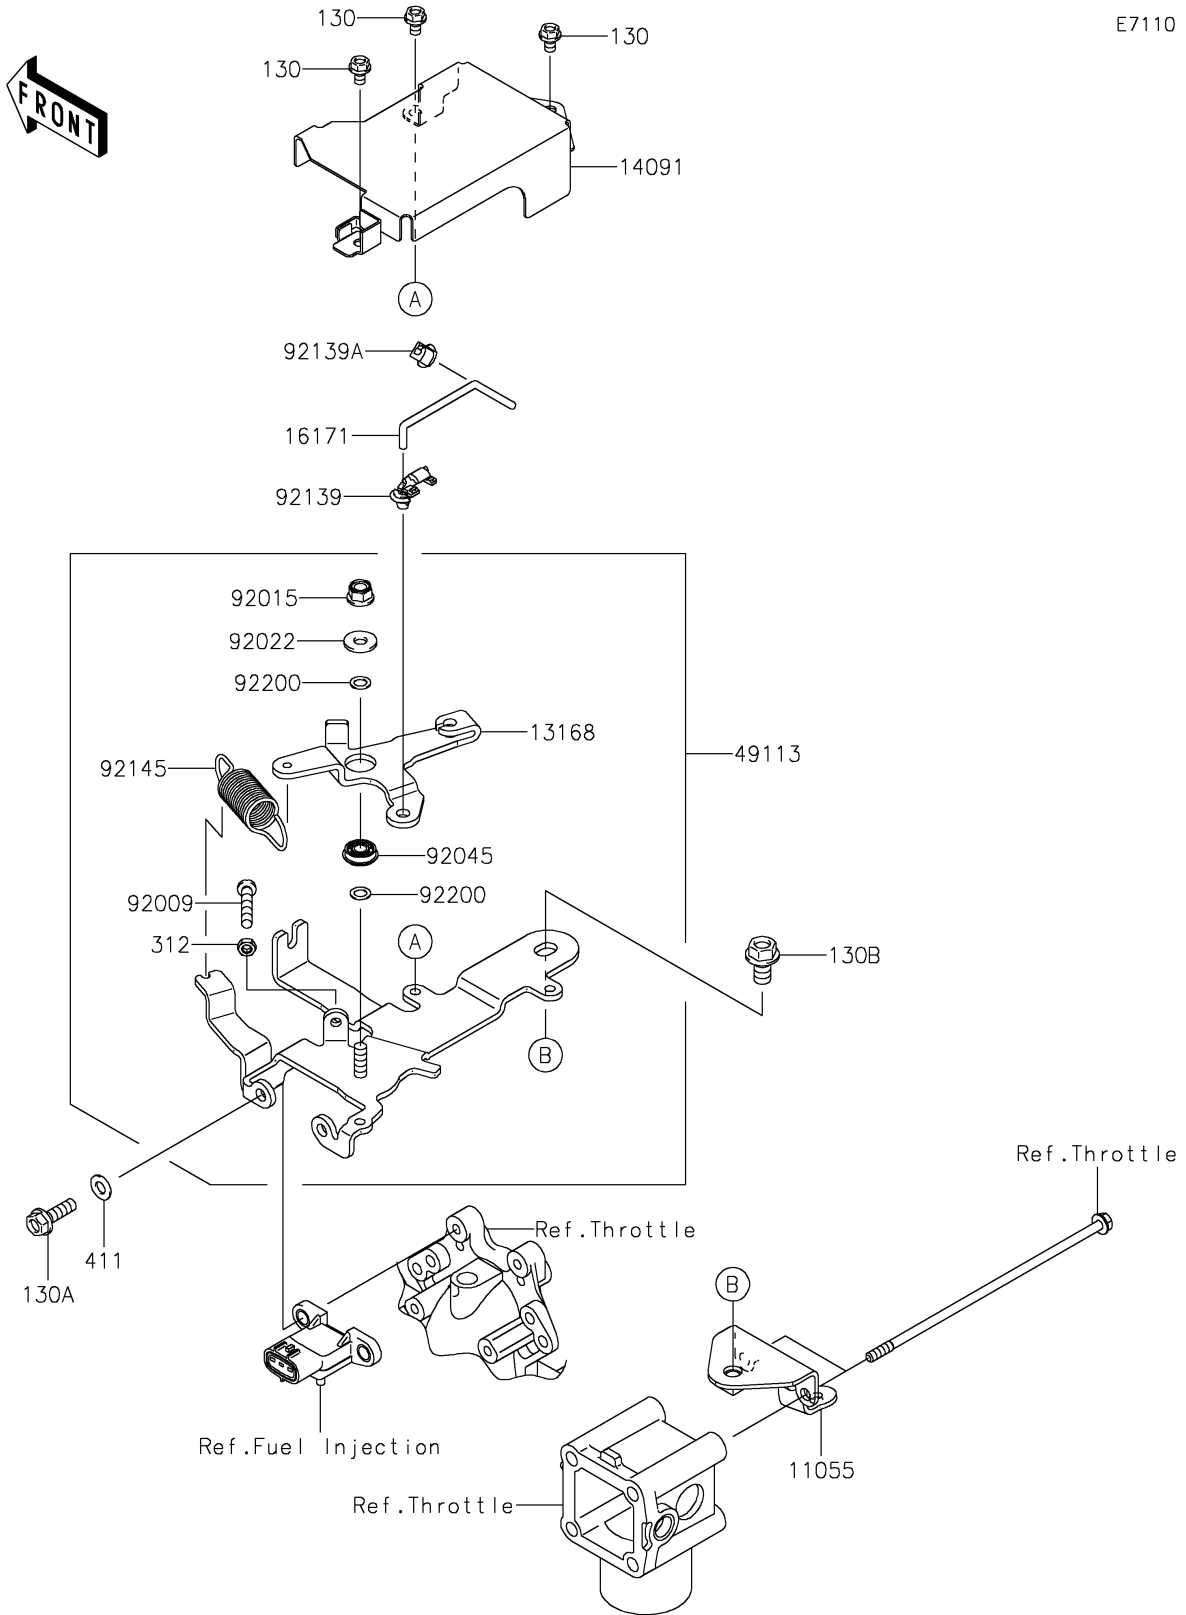

# 2021 MULE 4000 TRANS™ PARTS DIAGRAM

Control

E7110

## 2021 MULE 4000 TRANS™ PARTS LIST

### Control

ITEM NAME	PART NUMBER	QUANTITY
BRACKET (Ref # 11055)	11055-2020	1
LEVER (Ref # 13168)	13168-2509	1
COVER,CONTROL PANEL (Ref # 14091)	14091-1757	1
LINK (Ref # 16171)	16171-2105	1
PANEL-COMP-CONTROL (Ref # 49113)	49113-2211	1
SCREW,5X30 (Ref # 92009)	92009-2381	1
NUT,LOCK,FLANGED,6MM (Ref # 92015)	92015-1339	1
WASHER (Ref # 92022)	92022-2247	1
BEARING-BALL,696ZZ1NR MC3 (Ref # 92045)	92045-2223	1
BUSHING,CONT-PANEL (Ref # 92139)	92139-2060	1
BUSHING,THROTTLE-BODY (Ref # 92139A)	92139-2061	1
SPRING (Ref # 92145)	92145-2186	1
WASHER,6.2X10X0.5 (Ref # 92200)	92200-2083	2
BOLT-FLANGED,5X8 (Ref # 130)	130BA0508	3
BOLT-FLANGED,6X20 (Ref # 130A)	130BA0620	2
BOLT-FLANGED,8X14 (Ref # 130B)	130BA0814	1
NUT-HEX,5MM (Ref # 312)	312AA0500	1
WASHER-PLAIN,6MM (Ref # 411)	411AB0600	2