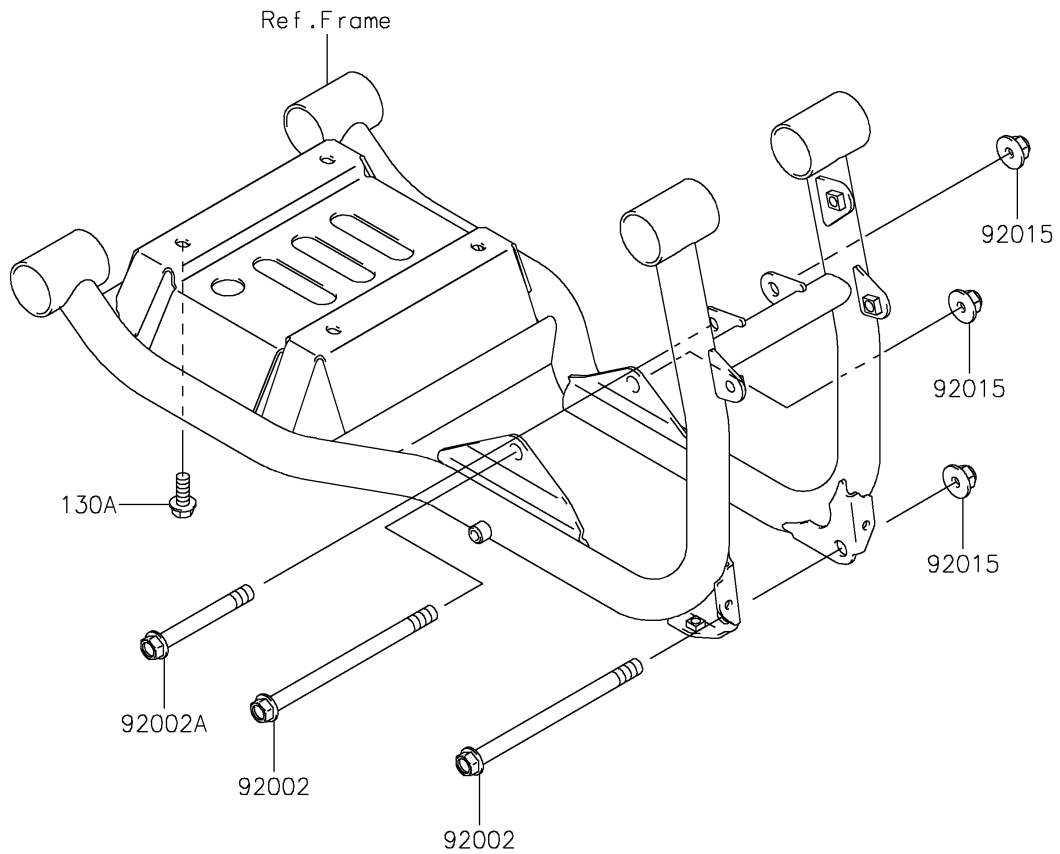

2021 MULE 4000 TRANS™ PARTS DIAGRAM

Engine Mount

F2122

2021 MULE 4000 TRANS™ PARTS LIST

Engine Mount

ITEM NAME	PART NUMBER	QUANTITY
BRACKET,FRONT GEAR CASE (Ref # 11055)	11055-1469	1
BOLT,10X145 (Ref # 92002)	92002-1348	2
BOLT,FLANGED,10X80 (Ref # 92002A)	92002-1764	1
NUT,LOCK,10MM (Ref # 92015)	92015-1597	3
BOLT-FLANGED,10X20 (Ref # 130)	130BA1020	3
BOLT-FLANGED,8X20 (Ref # 130A)	130CA0820	4