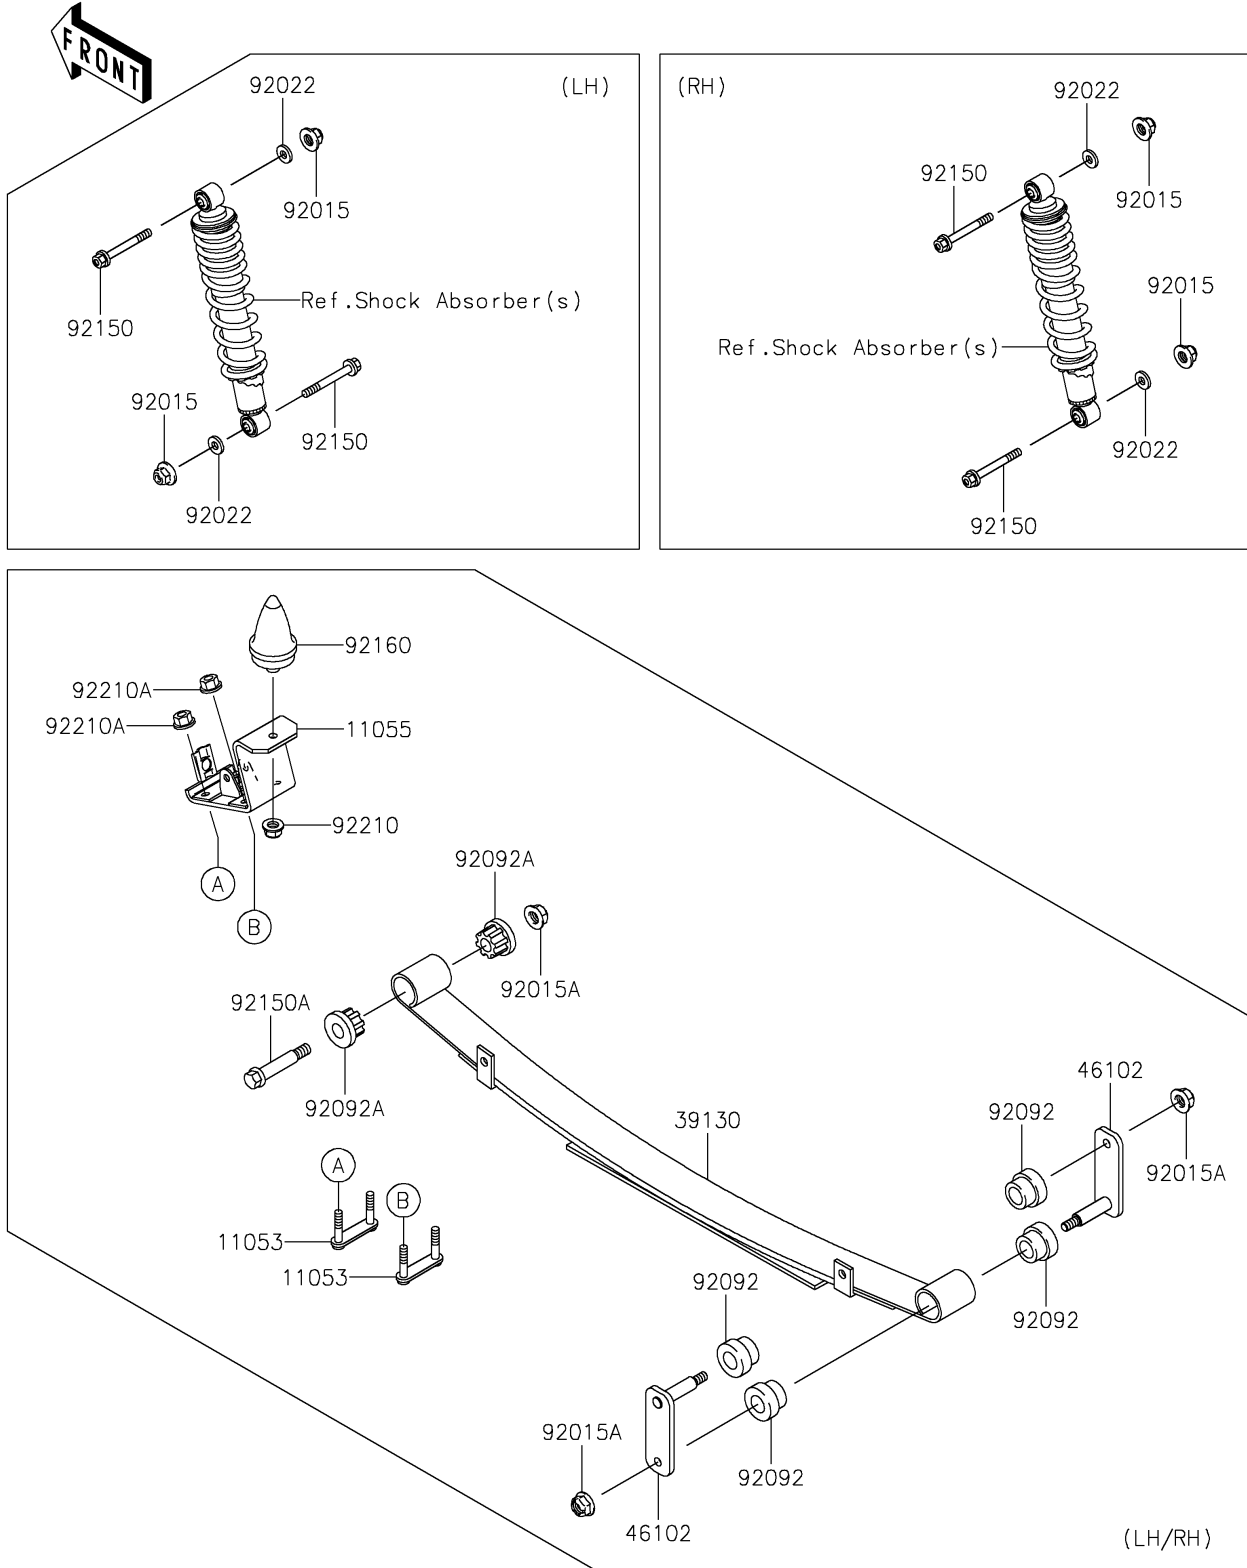

2021 MULE 4000 TRANS™ PARTS DIAGRAM

Rear Suspension

F2153

2021 MULE 4000 TRANS™ PARTS LIST

Rear Suspension

ITEM NAME	PART NUMBER	QUANTITY
BRACKET,LEAF SPRING (Ref # 11053)	11053-7564	4
BRACKET,LEAF SPRING (Ref # 11055)	11055-7504	2
SPRING-LEAF (Ref # 39130)	39130-1066	2
ROD,LEAF SPRING,RR (Ref # 46102)	46102-1338	4
NUT,LOCK,10MM (Ref # 92015)	92015-1597	4
NUT,12MM (Ref # 92015A)	92015-1706	6
WASHER,11.5X20.5X1.6 (Ref # 92022)	92022-1768	4
BUSHING-RUBBER (Ref # 92092)	92092-1083	8
BUSHING-RUBBER (Ref # 92092A)	92092-1084	4
BOLT,FLANGED,10X57 (Ref # 92150)	92150-1227	4
BOLT,12MM (Ref # 92150A)	92150-1284	2
DAMPER,BUMP STOPPER (Ref # 92160)	92160-1136	2
NUT,LOCK,FLANGED,10MM (Ref # 92210)	92210-0276	2
NUT,LOCK,10MM (Ref # 92210A)	92210-1204	8