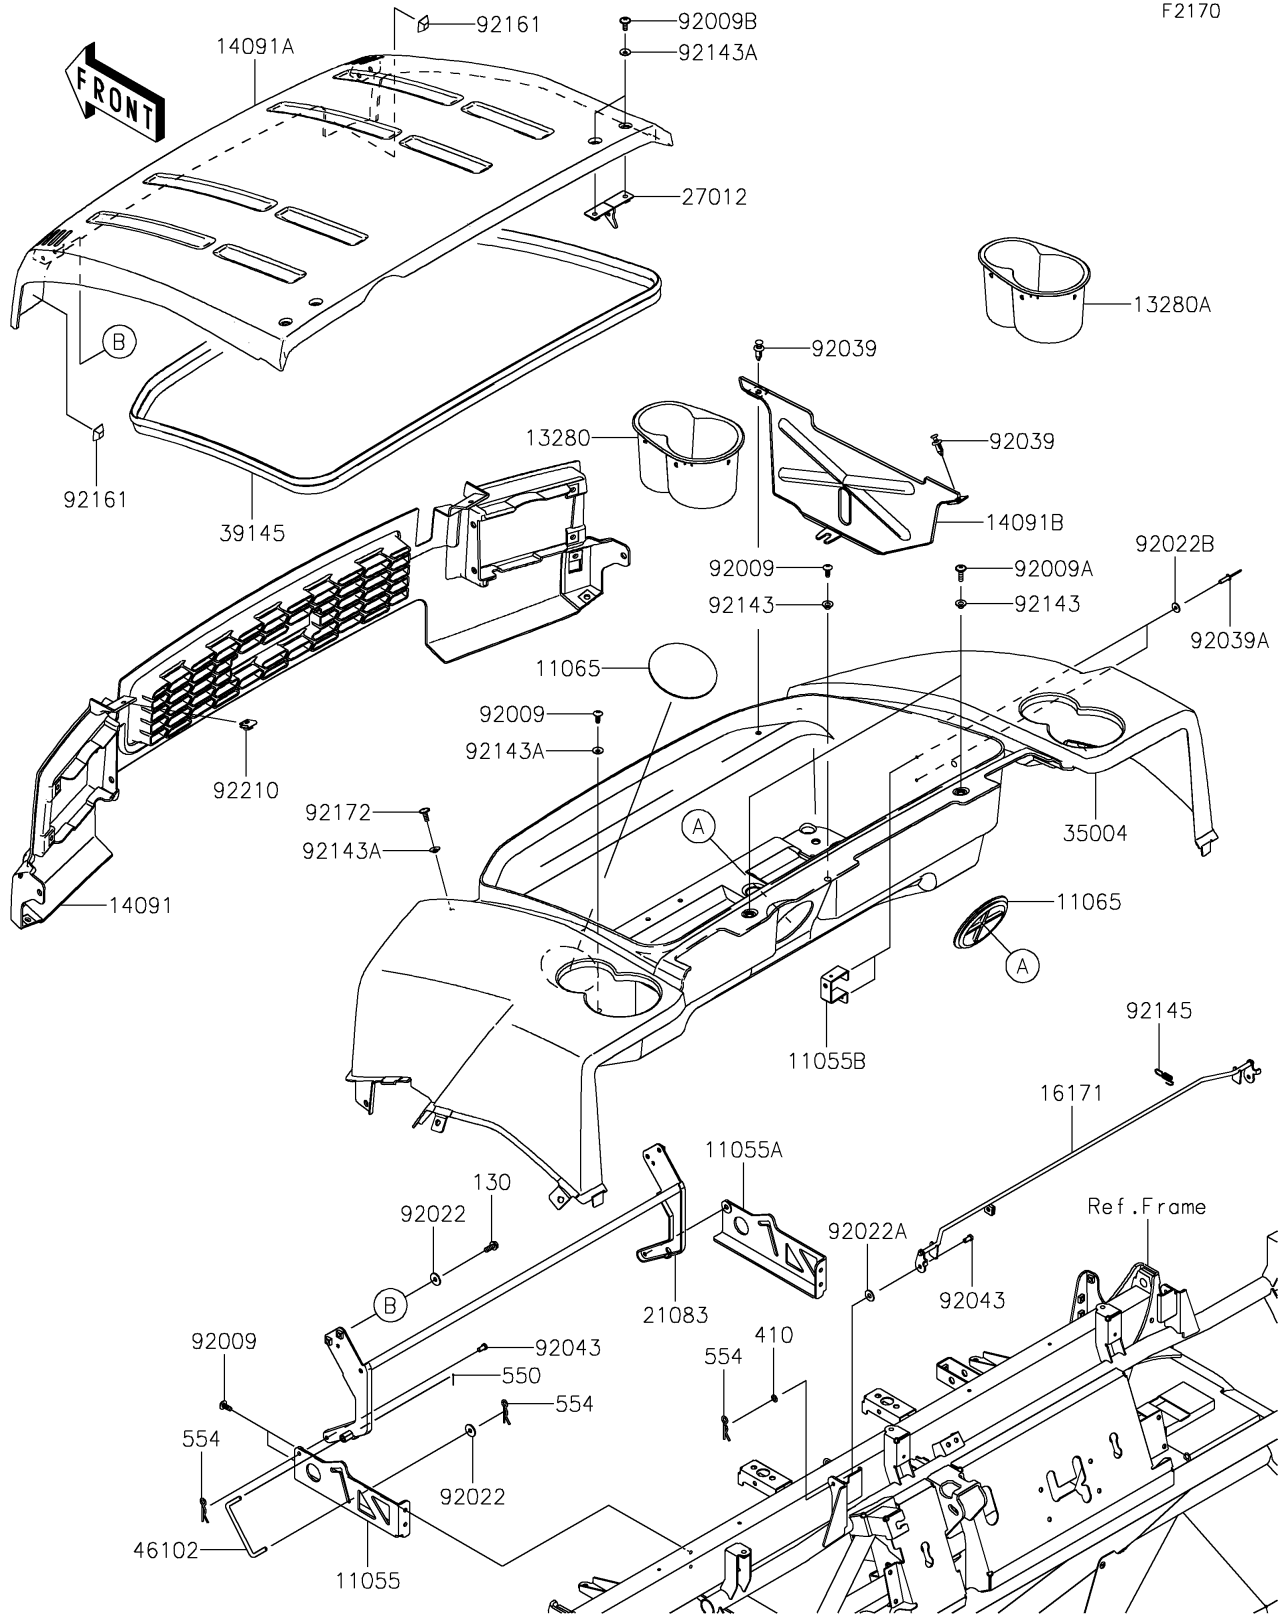

2021 MULE 4000 TRANS™ PARTS DIAGRAM

Fenders

2021 MULE 4000 TRANS™ PARTS LIST

Fenders

ITEM NAME	PART NUMBER	QUANTITY
BRACKET,HINGE,LH (Ref # 11055)	11055-0037	1
BRACKET,HINGE,RH (Ref # 11055A)	11055-0038	1
BRACKET,RESERVOIR TANK (Ref # 11055B)	11055-0124	1
CAP,F.BLACK (Ref # 11065)	11065-1053-6Z	2
HOLDER,CUP HOLDER,LH,F.BLACK (Ref # 13280)	13280-0265-6Z	1
HOLDER,CUP HOLDER,RH,F.BLACK (Ref # 13280A)	13280-0266-6Z	1
COVER,FRONT GRILL,B.WHITE (Ref # 14091)	14091-0818-266	1
COVER,FRONT FENDER,B.WHITE (Ref # 14091A)	14091-0829-266	1
COVER,RESERVOIR TANK (Ref # 14091B)	14091-1715	1
LINK (Ref # 16171)	16171-0015	1
ARM,HOOD (Ref # 21083)	21083-0051	1
HOOK,HOOD (Ref # 27012)	27012-0119	2
FENDER-FRONT,CNT,B.WHITE (Ref # 35004)	35004-0096-266	1
TRIM-SEAL,L=2350 (Ref # 39145)	39145-0032	1
ROD (Ref # 46102)	46102-0103	1
SCREW,TAPPING,6X16 (Ref # 92009)	92009-1166	6
SCREW,6X22,BLACK (Ref # 92009A)	92009-1256	2
SCREW,6X16 (Ref # 92009B)	92009-1621	4
WASHER,6.5X20X1.6,BLACK (Ref # 92022)	92022-1346	5
WASHER,7X18X1.2 (Ref # 92022A)	92022-1545	2
WASHER,4.3X12.5X1 (Ref # 92022B)	92022-1949	2
RIVET (Ref # 92039)	92039-0776	2
RIVET (Ref # 92039A)	92039-1150	2
PIN,6X9 (Ref # 92043)	92043-1626	4
COLLAR (Ref # 92143)	92143-1057	3
COLLAR (Ref # 92143A)	92143-1087	7
SPRING (Ref # 92145)	92145-0215	1
DAMPER,FR HOOD (Ref # 92161)	92161-0790	2
SCREW,TAPPING,6X20 (Ref # 92172)	92172-0488	2

2021 MULE 4000 TRANS™ PARTS LIST

Fenders

ITEM NAME	PART NUMBER	QUANTITY
NUT,LEAF SPRING,6MM (Ref # 92210)	92210-0624	2
BOLT-FLANGED,6X16 (Ref # 130)	130BA0616	4
WASHER-PLAIN-SMALL (Ref # 410)	410AA0600	2
PIN-COTTER,1.6X15 (Ref # 550)	550AA1615	1
PIN-SNAP,1.2X21.2 (Ref # 554)	554DA0600	5