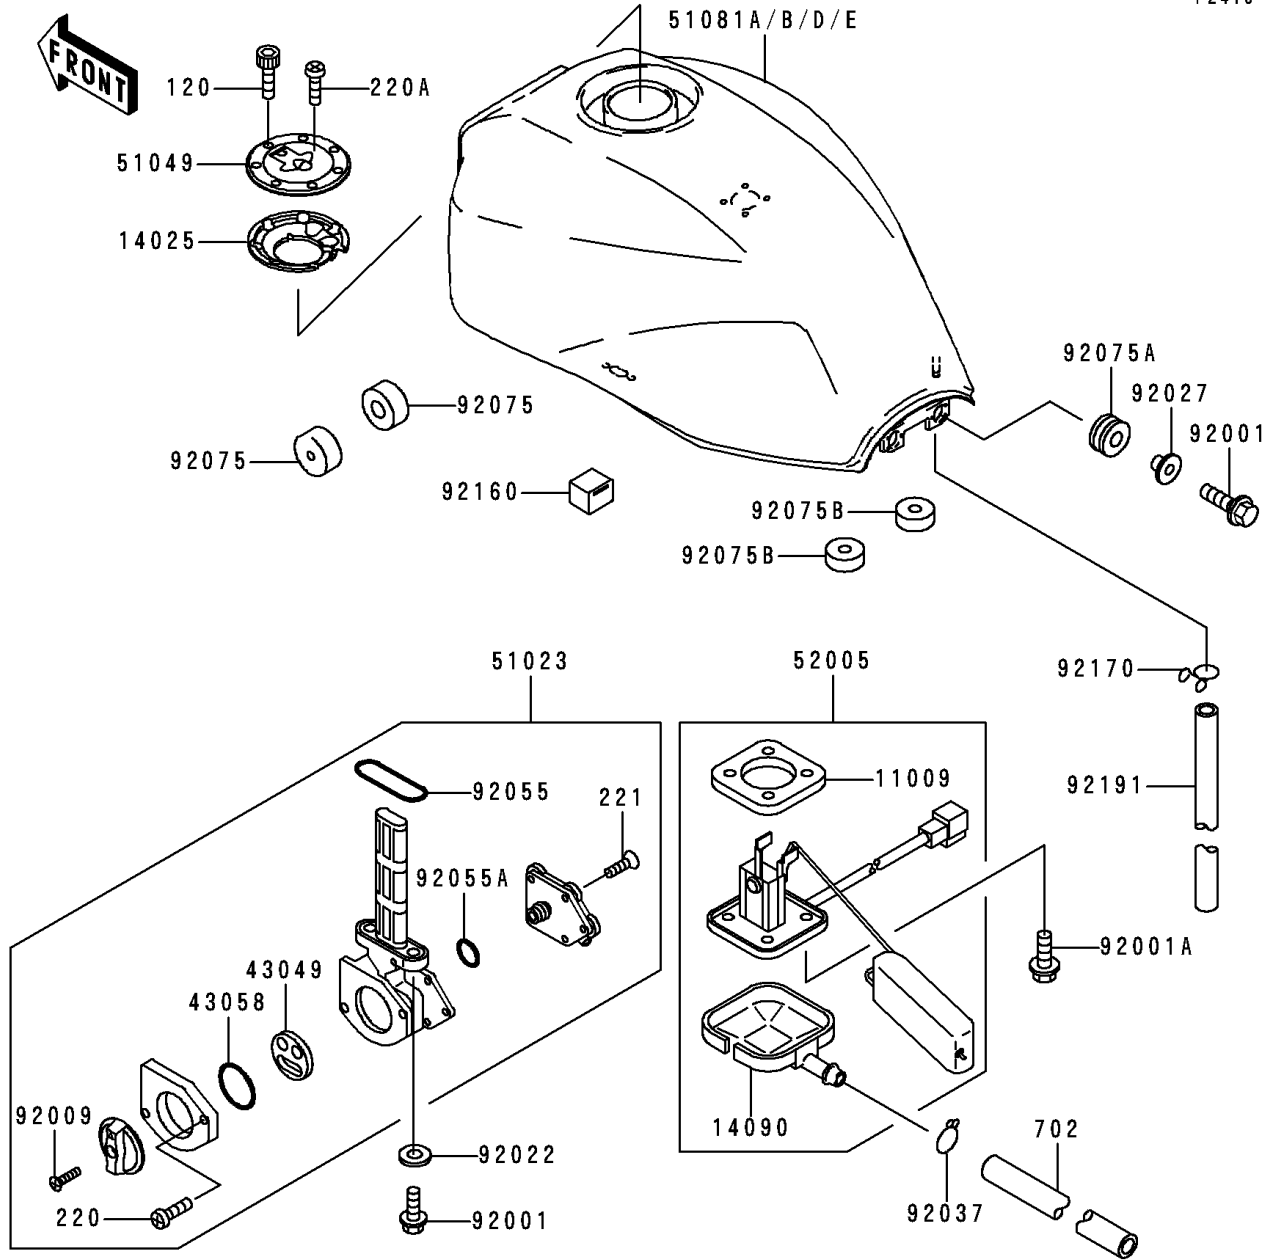

# 1999 ZRX1100 PARTS DIAGRAM

Fuel Tank

F2410

WD

(51081A)	Green/Purple
(51081B)	Ebony/Gray
(51081D)	Green/White
(51081E)	Ebony/Red

# 1999 ZRX1100 PARTS LIST

## Fuel Tank

ITEM NAME	PART NUMBER	QUANTITY
BOLT-SOCKET (Ref # 120)	120R0512	7
SCREW-PAN-CROS (Ref # 220)	220B0308	2
SCREW-PAN-CROS (Ref # 220A)	220C0508	1
SCREW-CSK-CROS,4X14 (Ref # 221)	221B0414	5
TUBE-RUBBER,7X10X860 (Ref # 702)	702A07860	1
GASKET,FUEL GAUGE (Ref # 11009)	11009-1656	1
COVER,TANK CAP (Ref # 14025)	14025-1913	1
COVER,FUEL GAUGE (Ref # 14090)	14090-1624	1
PACKING,TAP VALVE (Ref # 43049)	43049-1075	1
RING,TAP LEVER (Ref # 43058)	43058-1083	1
TAP-ASSY,FUEL (Ref # 51023)	51023-1219	1
CAP-TANK,FUEL (Ref # 51049)	51049-1079	1
TANK-COMP-FUEL,GREEN/PURPLE (Ref # 51081A)	51081-5079-U6	1
GAUGE,FUEL (Ref # 52005)	52005-1117	1
BOLT,6X25 (Ref # 92001)	92001-1524	4
BOLT,FUEL GAUGE (Ref # 92001A)	92001-1705	4
SCREW,4X12 (Ref # 92009)	92009-1742	1
WASHER,6.2X11X1.5 (Ref # 92022)	92022-183	2
COLLAR,L=13.1 (Ref # 92027)	92027-251	2
CLAMP,TUBE (Ref # 92037)	92037-147	1
RING-O,FUEL TAP PACKING (Ref # 92055)	92055-1112	1
RING-O (Ref # 92055A)	92055-1539	1
DAMPER,FUEL TANK (Ref # 92075)	92075-101	2
DAMPER (Ref # 92075A)	92075-1690	2
DAMPER (Ref # 92075B)	92075-1737	2
DAMPER (Ref # 92160)	92160-1626	1
CLAMP,TUBE (Ref # 92170)	92170-1834	1
TUBE,7X12X600 (Ref # 92191)	92191-1138	1