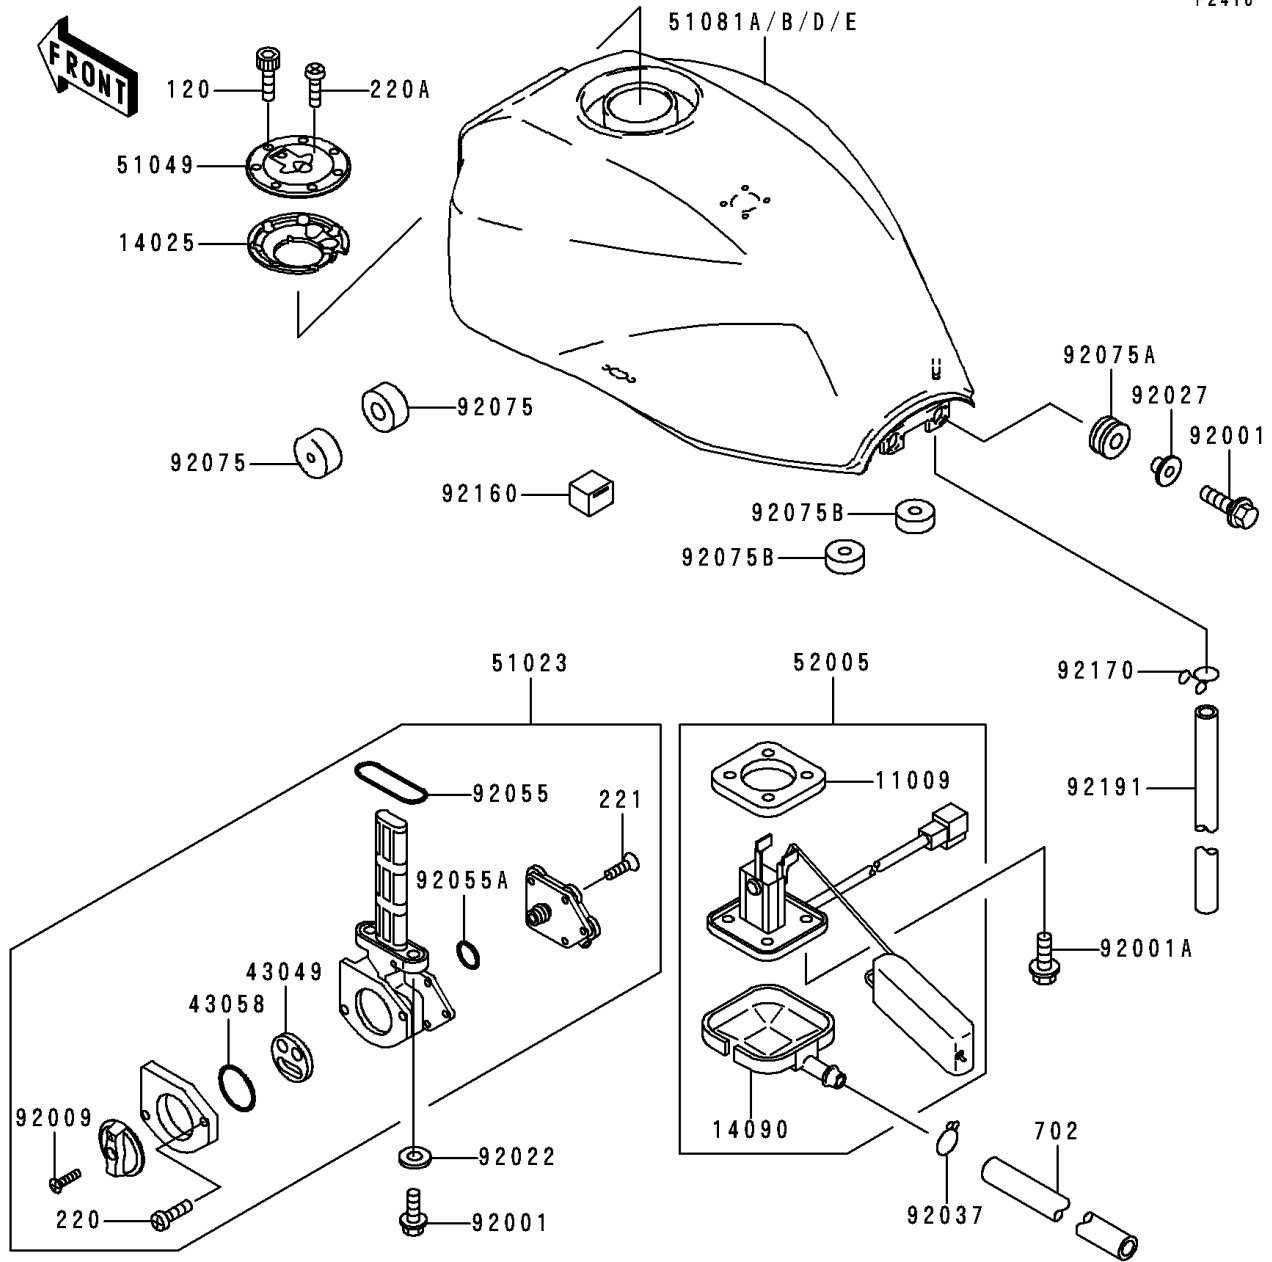

2000 ZRX1100 PARTS DIAGRAM

Fuel Tank

F2410

WD

(51081A)	Green/Purple
(51081B)	Ebony/Gray
(51081D)	Green/White
(51081E)	Ebony/Red

2000 ZRX1100 PARTS LIST

Fuel Tank

ITEM NAME	PART NUMBER	QUANTITY
BOLT-SOCKET (Ref # 120)	120R0512	7
SCREW-PAN-CROS (Ref # 220)	220B0308	2
SCREW-PAN-CROS (Ref # 220A)	220C0508	1
SCREW-CSK-CROS,4X14 (Ref # 221)	221B0414	5
TUBE-RUBBER,7X10X860 (Ref # 702)	702A07860	1
GASKET,FUEL GAUGE (Ref # 11009)	11009-1656	1
COVER,TANK CAP (Ref # 14025)	14025-1913	1
COVER,FUEL GAUGE (Ref # 14090)	14090-1624	1
PACKING,TAP VALVE (Ref # 43049)	43049-1075	1
RING,TAP LEVER (Ref # 43058)	43058-1083	1
TAP-ASSY,FUEL (Ref # 51023)	51023-1219	1
CAP-TANK,FUEL (Ref # 51049)	51049-1079	1
TANK-COMP-FUEL,GREEN/WHITE (Ref # 51081D)	51081-5196-U7	1
GAUGE,FUEL (Ref # 52005)	52005-1117	1
BOLT,6X25 (Ref # 92001)	92001-1524	4
BOLT,FUEL GAUGE (Ref # 92001A)	92001-1705	4
SCREW,4X12 (Ref # 92009)	92009-1742	1
WASHER,6.2X11X1.5 (Ref # 92022)	92022-183	2
COLLAR,L=13.1 (Ref # 92027)	92027-251	2
CLAMP,TUBE (Ref # 92037)	92037-147	1
RING-O,FUEL TAP PACKING (Ref # 92055)	92055-1112	1
RING-O (Ref # 92055A)	92055-1539	1
DAMPER,FUEL TANK (Ref # 92075)	92075-101	2
DAMPER (Ref # 92075A)	92075-1690	2
DAMPER (Ref # 92075B)	92075-1737	2
DAMPER (Ref # 92160)	92160-1626	1
CLAMP,TUBE (Ref # 92170)	92170-1834	1
TUBE,7X12X600 (Ref # 92191)	92191-1138	1
TANK-COMP-FUEL,EBONY/GRAY (Ref # 51081B)	51081-5089-T4	1

2000 ZRX1100 PARTS LIST

Fuel Tank

ITEM NAME	PART NUMBER	QUANTITY
TANK-COMP-FUEL,EBONY/RED (Ref # 51081E)	51081-5219-J3	1