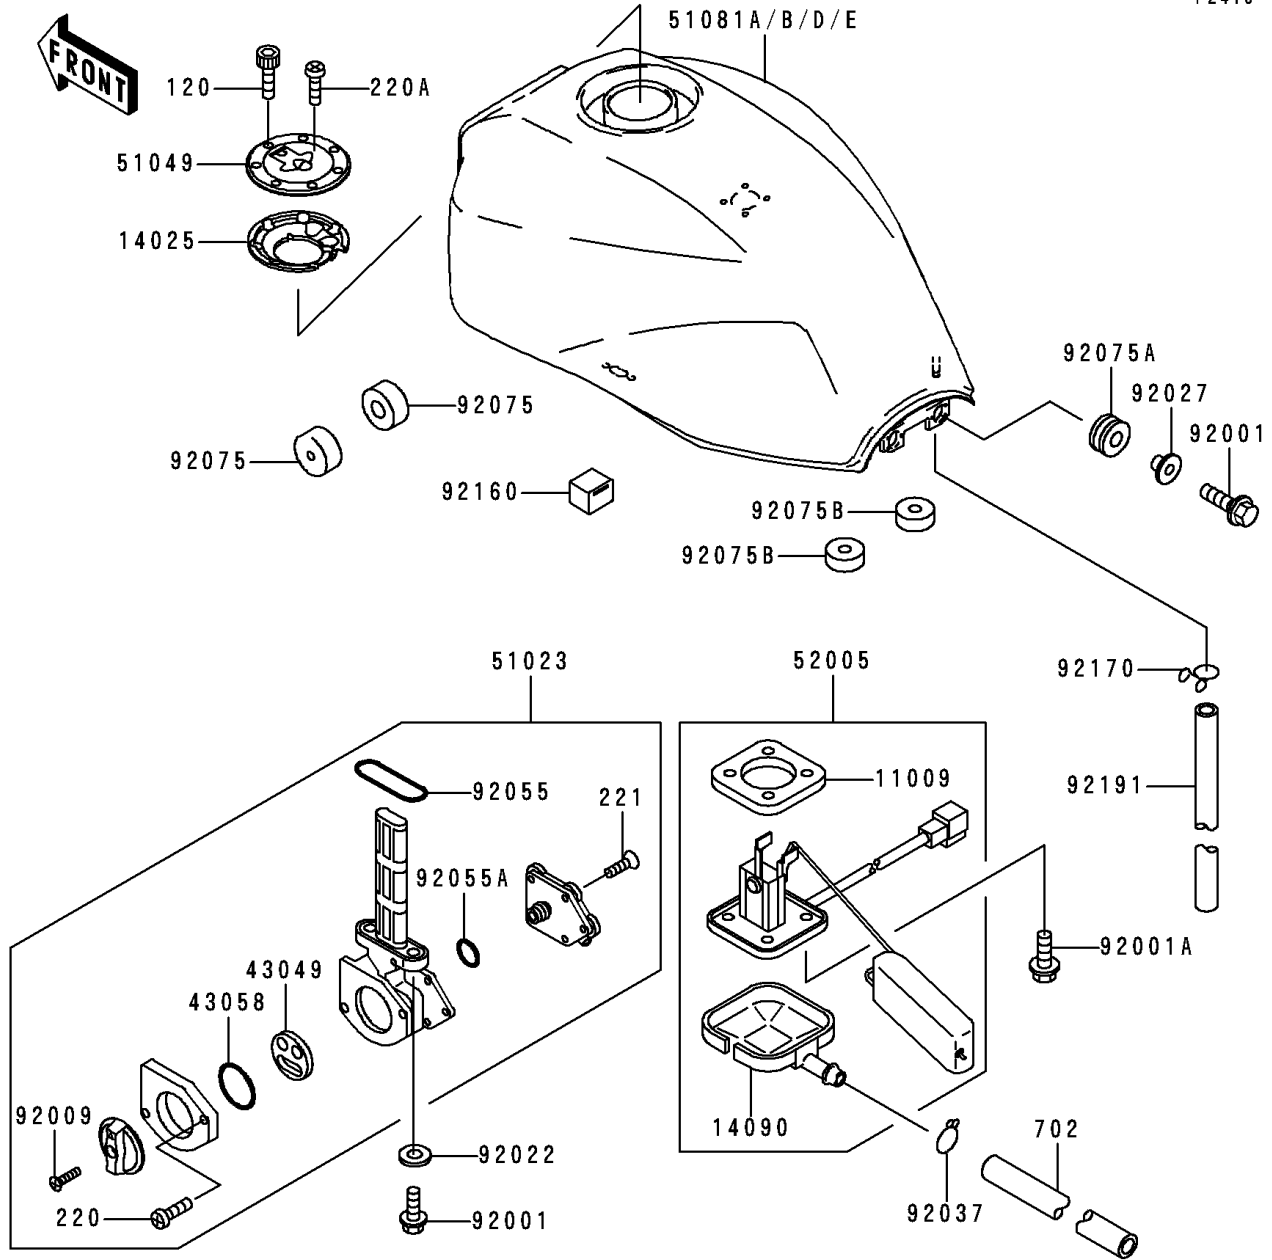

2000 ZRX1100 PARTS DIAGRAM

Fuel Tank

F2410

WD

(51081A)	Green/Purple
(51081B)	Ebony/Gray
(51081D)	Green/White
(51081E)	Ebony/Red

2000 ZRX1100 PARTS LIST

Fuel Tank

ITEM NAME	PART NUMBER	QUANTITY
BOLT-SOCKET (Ref # 120)	120R0512	7
SCREW-PAN-CROS (Ref # 220)	220B0308	2
SCREW-PAN-CROS (Ref # 220A)	220C0508	1
SCREW-CSK-CROS,4X14 (Ref # 221)	221B0414	5
TUBE-RUBBER,7X10X860 (Ref # 702)	702A07860	1
GASKET,FUEL GAUGE (Ref # 11009)	11009-1656	1
COVER,TANK CAP (Ref # 14025)	14025-1913	1
COVER,FUEL GAUGE (Ref # 14090)	14090-1624	1
PACKING,TAP VALVE (Ref # 43049)	43049-1075	1
RING,TAP LEVER (Ref # 43058)	43058-1083	1
TAP-ASSY,FUEL (Ref # 51023)	51023-1219	1
CAP-TANK,FUEL (Ref # 51049)	51049-1079	1
TANK-COMP-FUEL,GREEN/WHITE (Ref # 51081D)	51081-5196-U7	1
GAUGE,FUEL (Ref # 52005)	52005-1117	1
BOLT,6X25 (Ref # 92001)	92001-1524	4
BOLT,FUEL GAUGE (Ref # 92001A)	92001-1705	4
SCREW,4X12 (Ref # 92009)	92009-1742	1
WASHER,6.2X11X1.5 (Ref # 92022)	92022-183	2
COLLAR,L=13.1 (Ref # 92027)	92027-251	2
CLAMP,TUBE (Ref # 92037)	92037-147	1
RING-O,FUEL TAP PACKING (Ref # 92055)	92055-1112	1
RING-O (Ref # 92055A)	92055-1539	1
DAMPER,FUEL TANK (Ref # 92075)	92075-101	2
DAMPER (Ref # 92075A)	92075-1690	2
DAMPER (Ref # 92075B)	92075-1737	2
DAMPER (Ref # 92160)	92160-1626	1
CLAMP,TUBE (Ref # 92170)	92170-1834	1
TUBE,7X12X600 (Ref # 92191)	92191-1138	1
TANK-COMP-FUEL,EBONY/GRAY (Ref # 51081B)	51081-5089-T4	1

2000 ZRX1100 PARTS LIST

Fuel Tank

ITEM NAME	PART NUMBER	QUANTITY
TANK-COMP-FUEL,EBONY/RED (Ref # 51081E)	51081-5219-J3	1