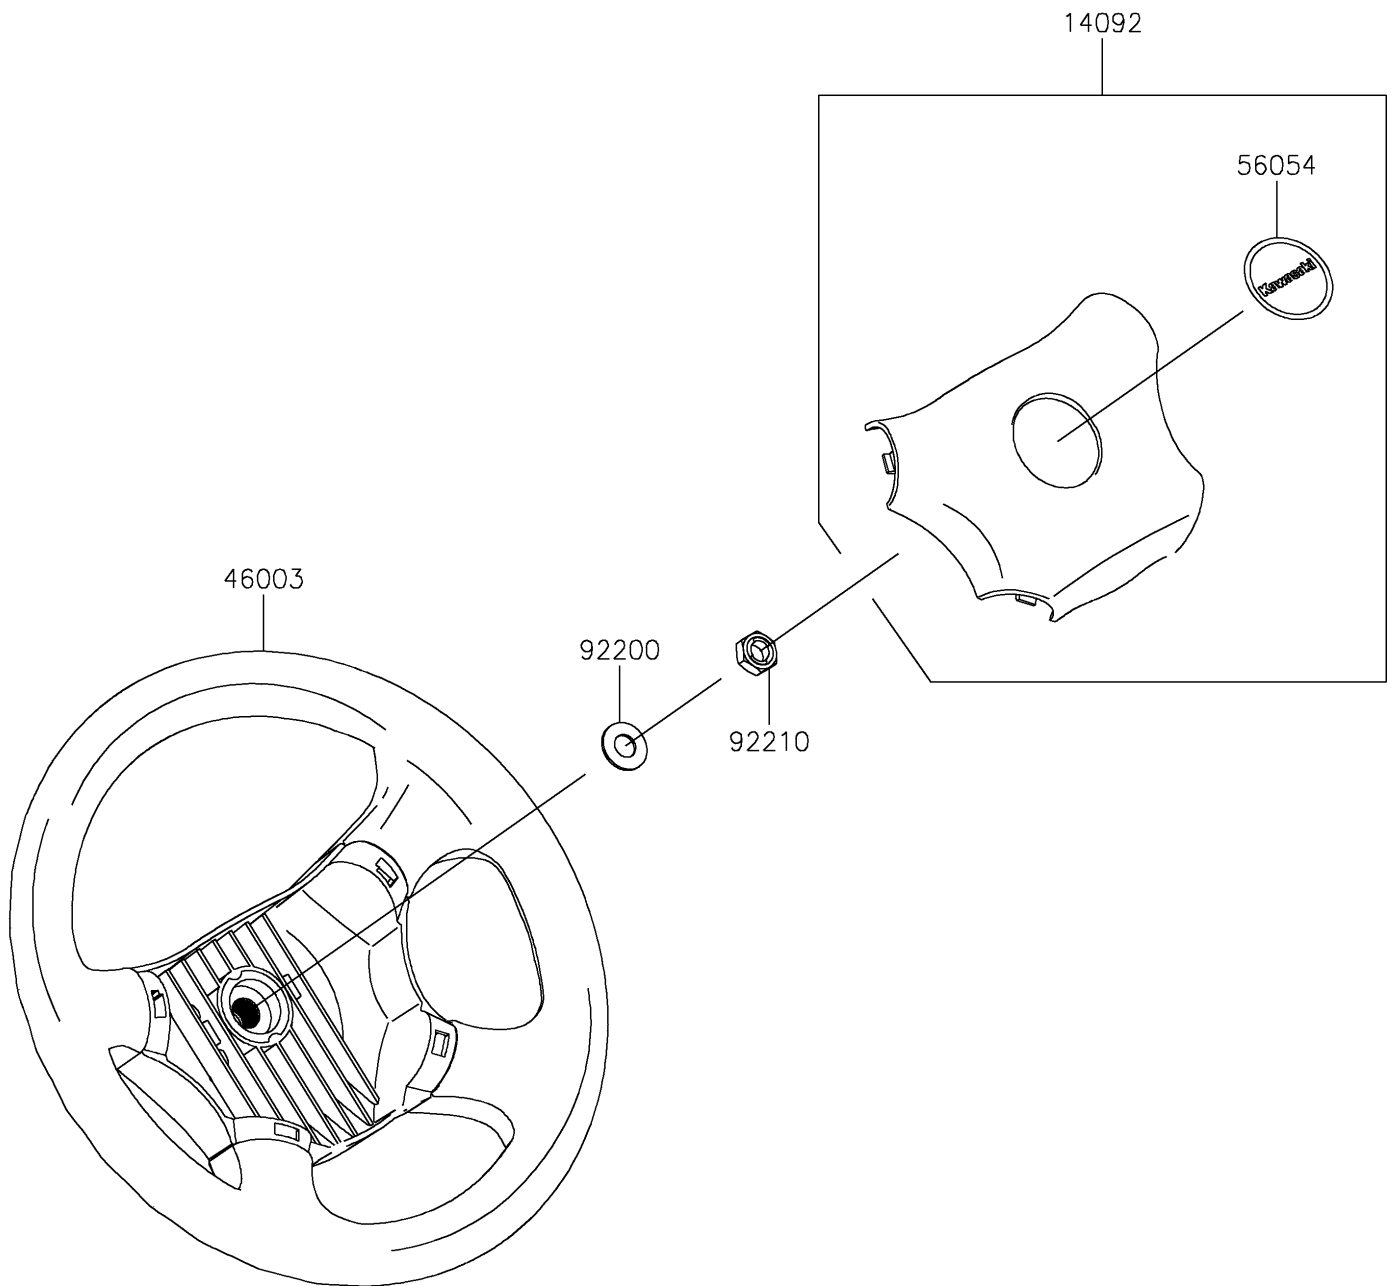

2021 MULE 4000 TRANS™ PARTS DIAGRAM

Steering Wheel

F2311

2021 MULE 4000 TRANS™ PARTS LIST

Steering Wheel

ITEM NAME	PART NUMBER	QUANTITY
COVER,HORN SWITCH (Ref # 14092)	14092-1029	1
HANDLE (Ref # 46003)	46003-0595	1
MARK,CENTER LOGO,KAWASAKI (Ref # 56054)	56054-1188	1
WASHER,12.1X25X1.6 (Ref # 92200)	92200-0455	1
NUT,LOCK,12MM (Ref # 92210)	92210-1249	1