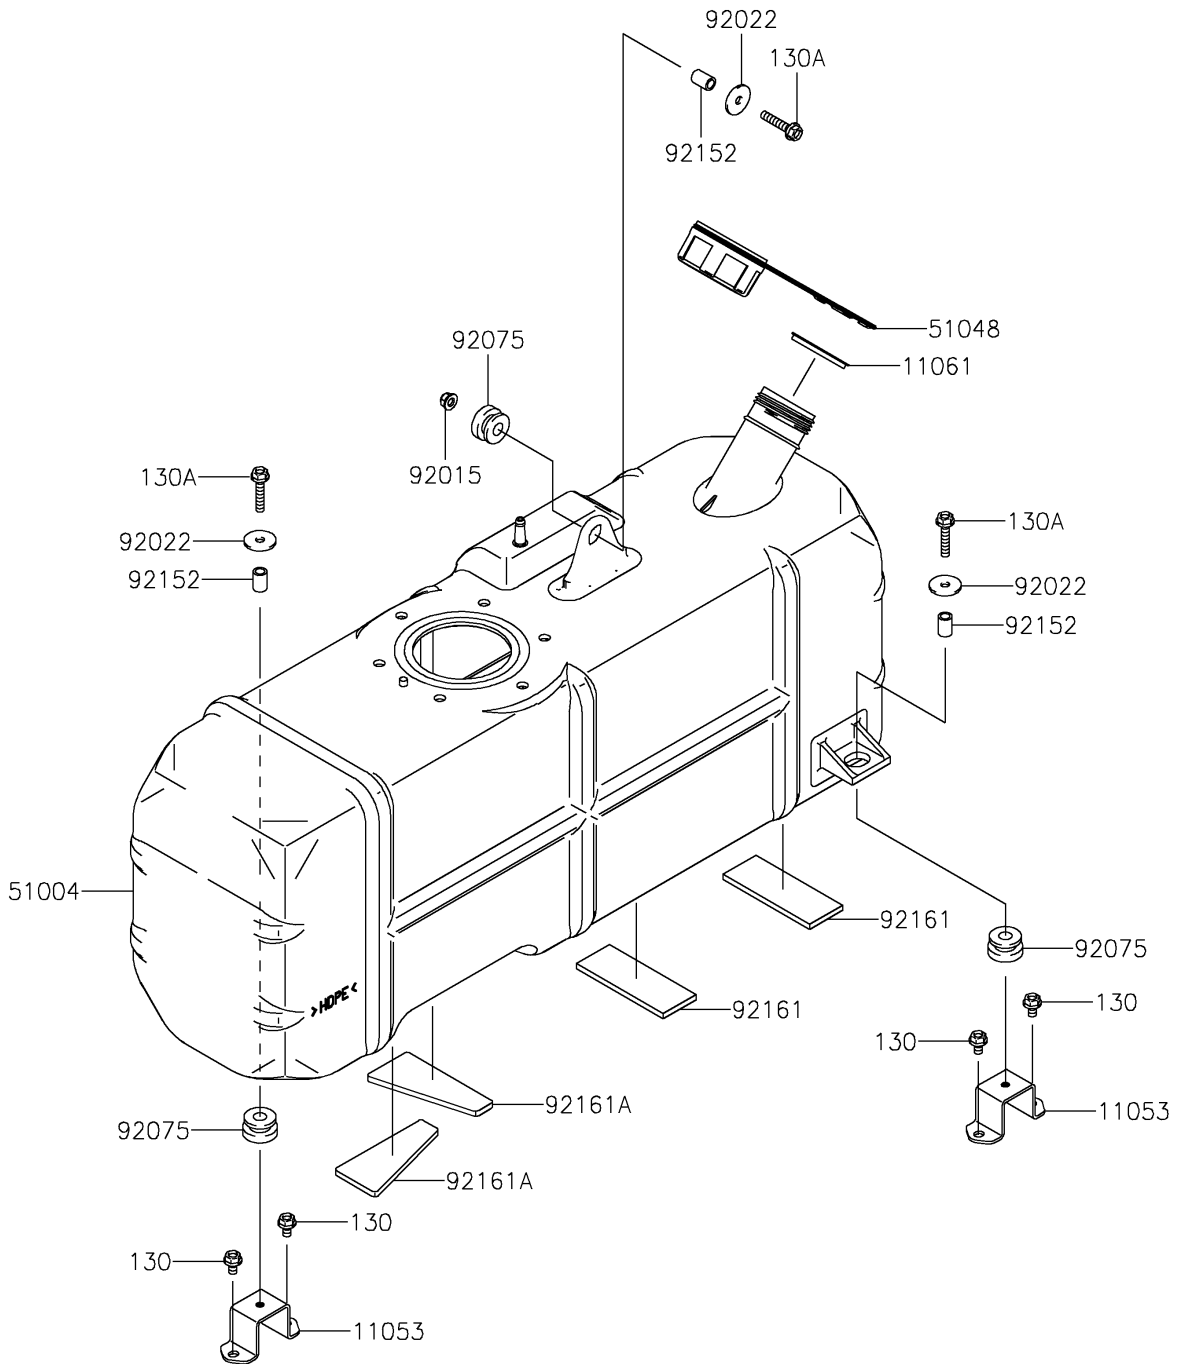

2021 MULE 4000 TRANS™ PARTS DIAGRAM

Fuel Tank

F2410

2021 MULE 4000 TRANS™ PARTS LIST

Fuel Tank

ITEM NAME	PART NUMBER	QUANTITY
BRACKET (Ref # 11053)	11053-7512	2
GASKET,FUEL TANK CAP (Ref # 11061)	11061-0395	1
TANK-FUEL (Ref # 51004)	51004-0029	1
CAP-ASSY-TANK,FUEL (Ref # 51048)	51048-0026	1
NUT,LOCK,FLANGED,6MM (Ref # 92015)	92015-1675	1
WASHER,6.5X24X2 (Ref # 92022)	92022-1690	3
DAMPER (Ref # 92075)	92075-1787	3
COLLAR,7.02X10.32X15.3 (Ref # 92152)	92152-7511	3
DAMPER,92X35X4.76 (Ref # 92161)	92161-0813	2
DAMPER,92X19X4.76 (Ref # 92161A)	92161-0814	2
BOLT-FLANGED,6X10 (Ref # 130)	130BA0610	4
BOLT-FLANGED,6X30 (Ref # 130A)	130BA0630	3