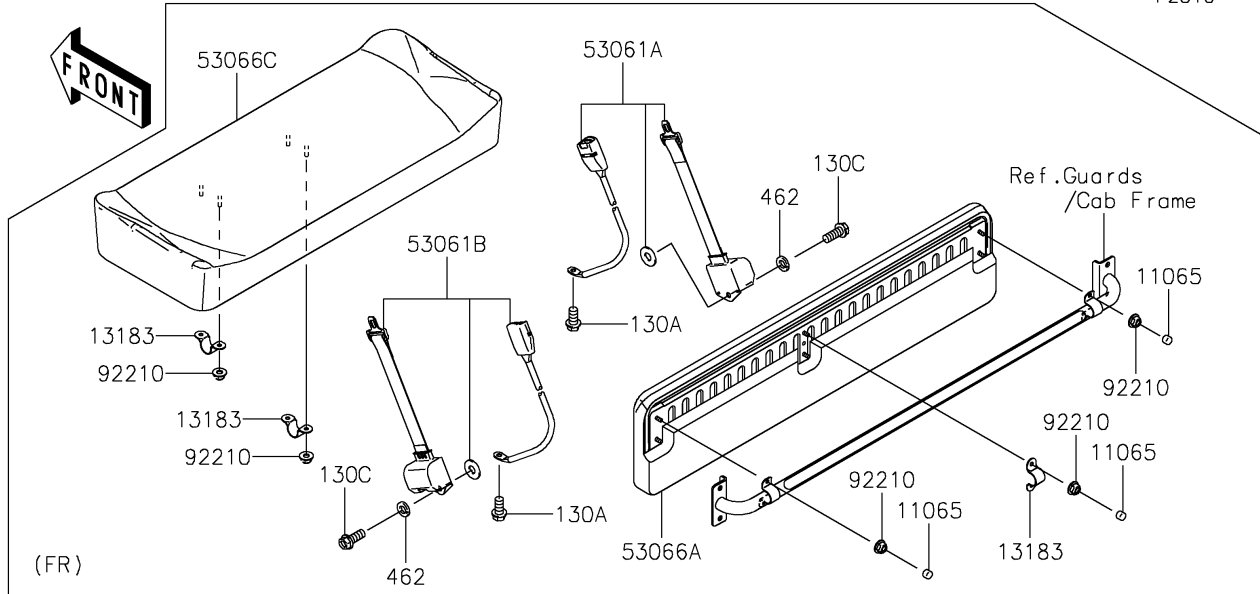

# 2021 MULE 4000 TRANS™ PARTS DIAGRAM

Seat

F2510

## 2021 MULE 4000 TRANS™ PARTS LIST

### Seat

ITEM NAME	PART NUMBER	QUANTITY
BRACKET,SEAT BACK (Ref # 11056)	11056-0034	1
CAP (Ref # 11065)	11065-7504	6
LEVER,SEAT,TOP,LH (Ref # 13168)	13168-7502	1
LEVER,SEAT,TOP,RH (Ref # 13168A)	13168-7503	1
LEVER,SEAT,LWR,LH (Ref # 13168B)	13168-7504	1
LEVER,SEAT,LWR,RH (Ref # 13168C)	13168-7505	1
PLATE,SEAT (Ref # 13183)	13183-1400	3
STAY,REAR BACK (Ref # 35063)	35063-7510	1
SLEEVE,12.1X20X85 (Ref # 42036)	42036-7501	1
FRAME-SEAT (Ref # 53007)	53007-0327	1
BELT-SEAT,RR (Ref # 53061)	53061-0314	2
BELT-SEAT,FR,RH (Ref # 53061A)	53061-0315	1
BELT-SEAT,FR,LH (Ref # 53061B)	53061-0316	1
SEAT-ASSY,RR,LWR,BLACK (Ref # 53066)	53066-0237-MA	1
SEAT-ASSY,FR,BACK,BLACK (Ref # 53066A)	53066-0258-MA	1
SEAT-ASSY,RR,BACK,BLACK (Ref # 53066B)	53066-0259-MA	1
SEAT-ASSY,FR,LWR,BLACK (Ref # 53066C)	53066-0274-MA	1
NUT,LOCK,12MM,BLACK (Ref # 92015)	92015-1190	1
WASHER,7X18X1.2 (Ref # 92022)	92022-1545	2
WASHER,10.5X20X1 (Ref # 92022A)	92022-239	4
PIN (Ref # 92043)	92043-7503	1
SPRING (Ref # 92145)	92145-7507	1
BOLT,FLANGED,12X117 (Ref # 92150)	92150-1895	1
NUT,FLANGED,LOCK,8MM (Ref # 92210)	92210-0005	16
NUT,LOCK,10MM (Ref # 92210A)	92210-0278	4
BOLT-FLANGED,6X16 (Ref # 130)	130BA0616	10
BOLT-FLANGED,12X20 (Ref # 130A)	130BA1220	4
BOLT-FLANGED,10X20 (Ref # 130B)	130BB1020	4
BOLT-FLANGED,12X25 (Ref # 130C)	130BB1225	4

## 2021 MULE 4000 TRANS™ PARTS LIST

Seat

ITEM NAME	PART NUMBER	QUANTITY
WASHER-PLAIN (Ref # 411)	411AB1200	2
WASHER-SPRING,12MM (Ref # 462)	462DB1200	4
CIRCLIP-TYPE-E,12MM (Ref # 482)	482EA0200	2
CIRCLIP-TYPE-E,8MM (Ref # 482A)	482EA8000	1