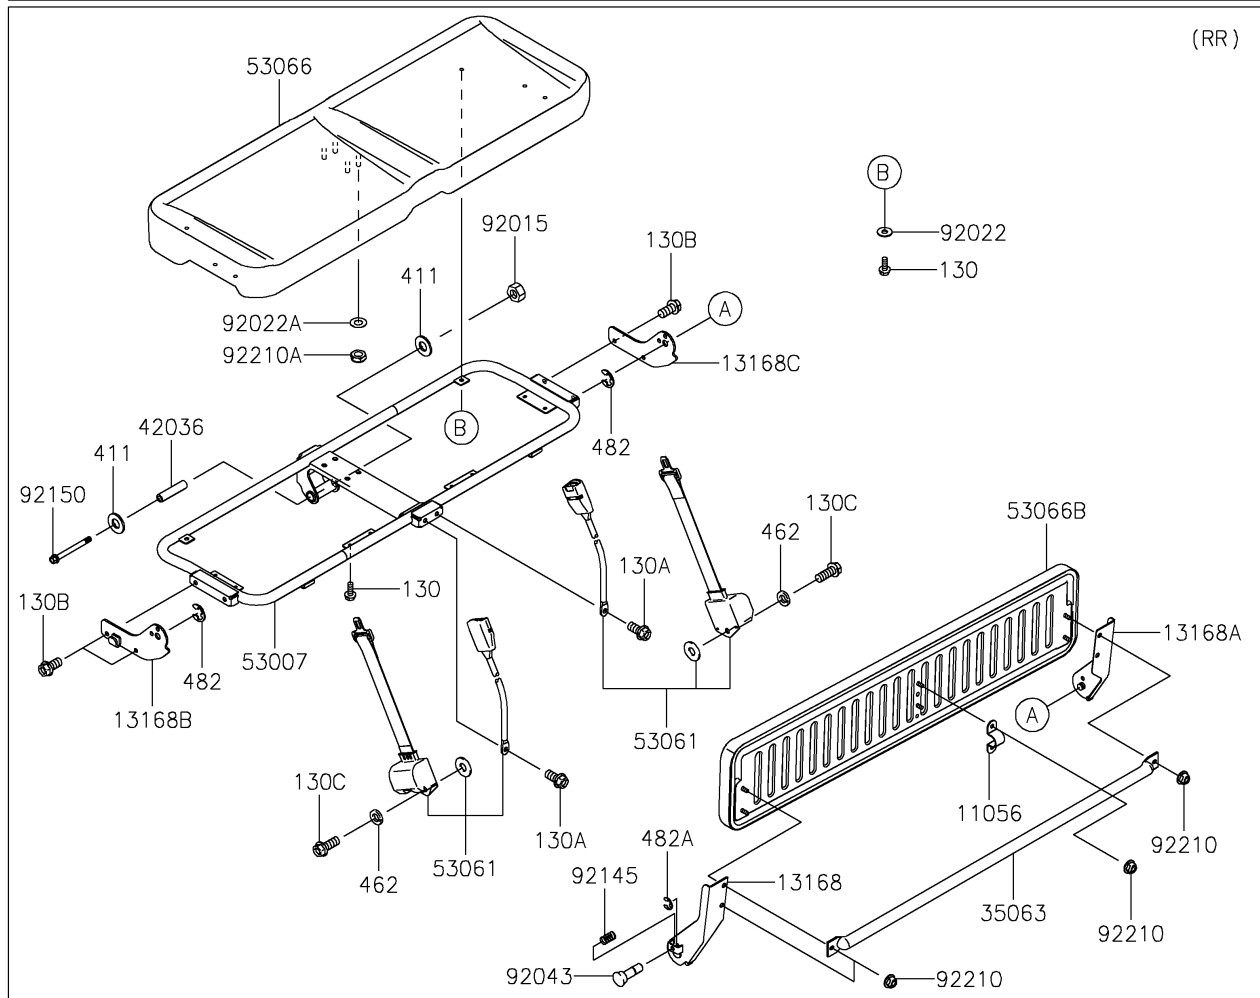

# 2021 MULE 4000 TRANS™ PARTS DIAGRAM

Seat

F2510

## 2021 MULE 4000 TRANS™ PARTS LIST

### Seat

ITEM NAME	PART NUMBER	QUANTITY
BRACKET,SEAT BACK (Ref # 11056)	11056-0034	1
CAP (Ref # 11065)	11065-7504	6
LEVER,SEAT,TOP,LH (Ref # 13168)	13168-7502	1
LEVER,SEAT,TOP,RH (Ref # 13168A)	13168-7503	1
LEVER,SEAT,LWR,LH (Ref # 13168B)	13168-7504	1
LEVER,SEAT,LWR,RH (Ref # 13168C)	13168-7505	1
PLATE,SEAT (Ref # 13183)	13183-1400	3
STAY,REAR BACK (Ref # 35063)	35063-7510	1
SLEEVE,12.1X20X85 (Ref # 42036)	42036-7501	1
FRAME-SEAT (Ref # 53007)	53007-0327	1
BELT-SEAT,RR (Ref # 53061)	53061-0314	2
BELT-SEAT,FR,RH (Ref # 53061A)	53061-0315	1
BELT-SEAT,FR,LH (Ref # 53061B)	53061-0316	1
SEAT-ASSY,RR,LWR,BLACK (Ref # 53066)	53066-0237-MA	1
SEAT-ASSY,FR,BACK,BLACK (Ref # 53066A)	53066-0258-MA	1
SEAT-ASSY,RR,BACK,BLACK (Ref # 53066B)	53066-0259-MA	1
SEAT-ASSY,FR,LWR,BLACK (Ref # 53066C)	53066-0274-MA	1
NUT,LOCK,12MM,BLACK (Ref # 92015)	92015-1190	1
WASHER,7X18X1.2 (Ref # 92022)	92022-1545	2
WASHER,10.5X20X1 (Ref # 92022A)	92022-239	4
PIN (Ref # 92043)	92043-7503	1
SPRING (Ref # 92145)	92145-7507	1
BOLT,FLANGED,12X117 (Ref # 92150)	92150-1895	1
NUT,FLANGED,LOCK,8MM (Ref # 92210)	92210-0005	16
NUT,LOCK,10MM (Ref # 92210A)	92210-0278	4
BOLT-FLANGED,6X16 (Ref # 130)	130BA0616	10
BOLT-FLANGED,12X20 (Ref # 130A)	130BA1220	4
BOLT-FLANGED,10X20 (Ref # 130B)	130BB1020	4
BOLT-FLANGED,12X25 (Ref # 130C)	130BB1225	4

## 2021 MULE 4000 TRANS™ PARTS LIST

Seat

ITEM NAME	PART NUMBER	QUANTITY
WASHER-PLAIN (Ref # 411)	411AB1200	2
WASHER-SPRING,12MM (Ref # 462)	462DB1200	4
CIRCLIP-TYPE-E,12MM (Ref # 482)	482EA0200	2
CIRCLIP-TYPE-E,8MM (Ref # 482A)	482EA8000	1