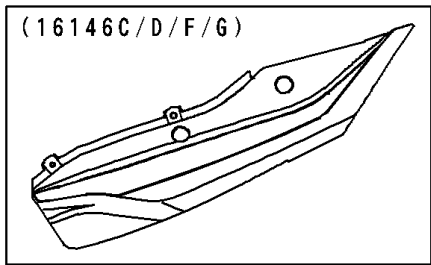

1999 ZRX1100 PARTS DIAGRAM

Seat

F2510

WD

(16146C)	Green/White
(16146D)	Ebony/Gray
(16146F)	Green/Purple
(16146G)	Red/White

1999 ZRX1100 PARTS LIST

Seat

ITEM NAME	PART NUMBER	QUANTITY
COVER-ASSY,SEAT,GREEN/WHITE (Ref # 16146C)	16146-5059-U7	1
SEAT-ASSY,DUAL,BLACK (Ref # 53001)	53001-1831-MA	1
LEATHER,SEAT,BLACK (Ref # 53003)	53003-1381-MA	1
SCREW,6X14 (Ref # 92009)	92009-1288	4
WASHER,6.5X16X1.0 (Ref # 92022)	92022-1654	4