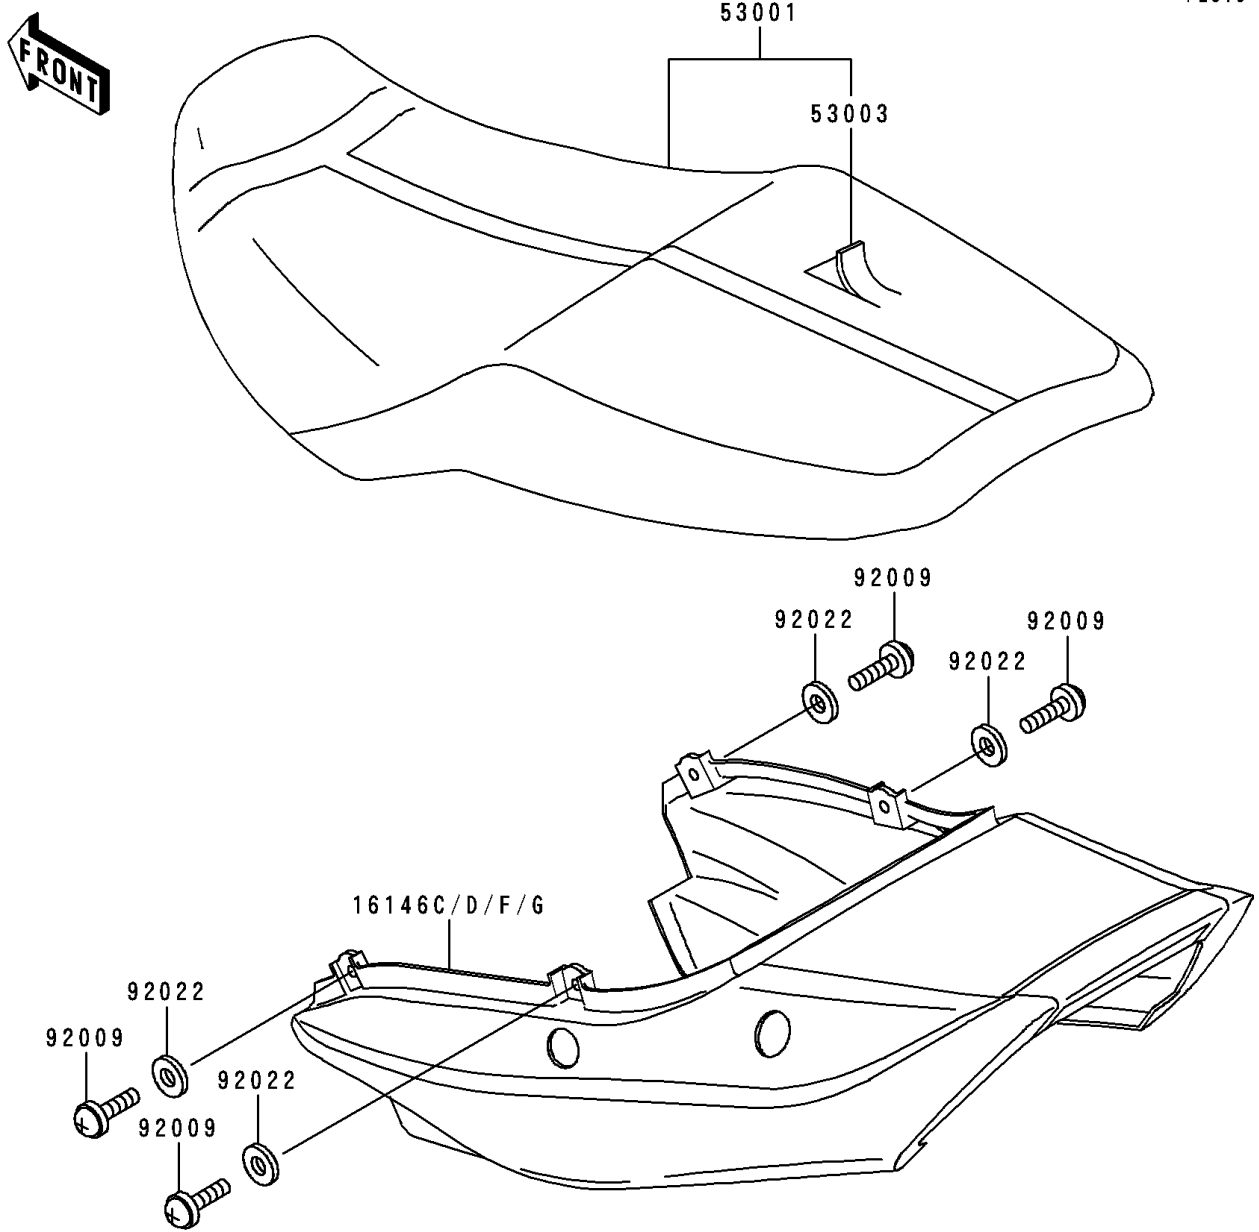

1999 ZRX1100 PARTS DIAGRAM

Seat

F2510

WD

(16146C)	Green/White
(16146D)	Ebony/Gray
(16146F)	Green/Purple
(16146G)	Red/White

1999 ZRX1100 PARTS LIST

Seat

ITEM NAME	PART NUMBER	QUANTITY
COVER-ASSY,SEAT,GREEN/WHITE (Ref # 16146C)	16146-5059-U7	1
SEAT-ASSY,DUAL,BLACK (Ref # 53001)	53001-1831-MA	1
LEATHER,SEAT,BLACK (Ref # 53003)	53003-1381-MA	1
SCREW,6X14 (Ref # 92009)	92009-1288	4
WASHER,6.5X16X1.0 (Ref # 92022)	92022-1654	4