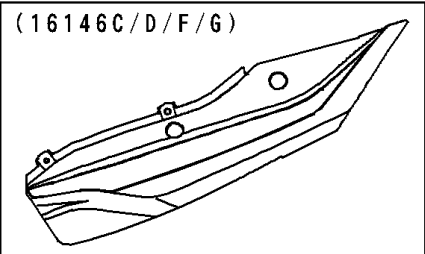

2000 ZRX1100 PARTS DIAGRAM

Seat

F2510

WD

(16146C)	Green/White
(16146D)	Ebony/Gray
(16146F)	Green/Purple
(16146G)	Red/White

2000 ZRX1100 PARTS LIST

Seat

ITEM NAME	PART NUMBER	QUANTITY
-----------	-------------	----------