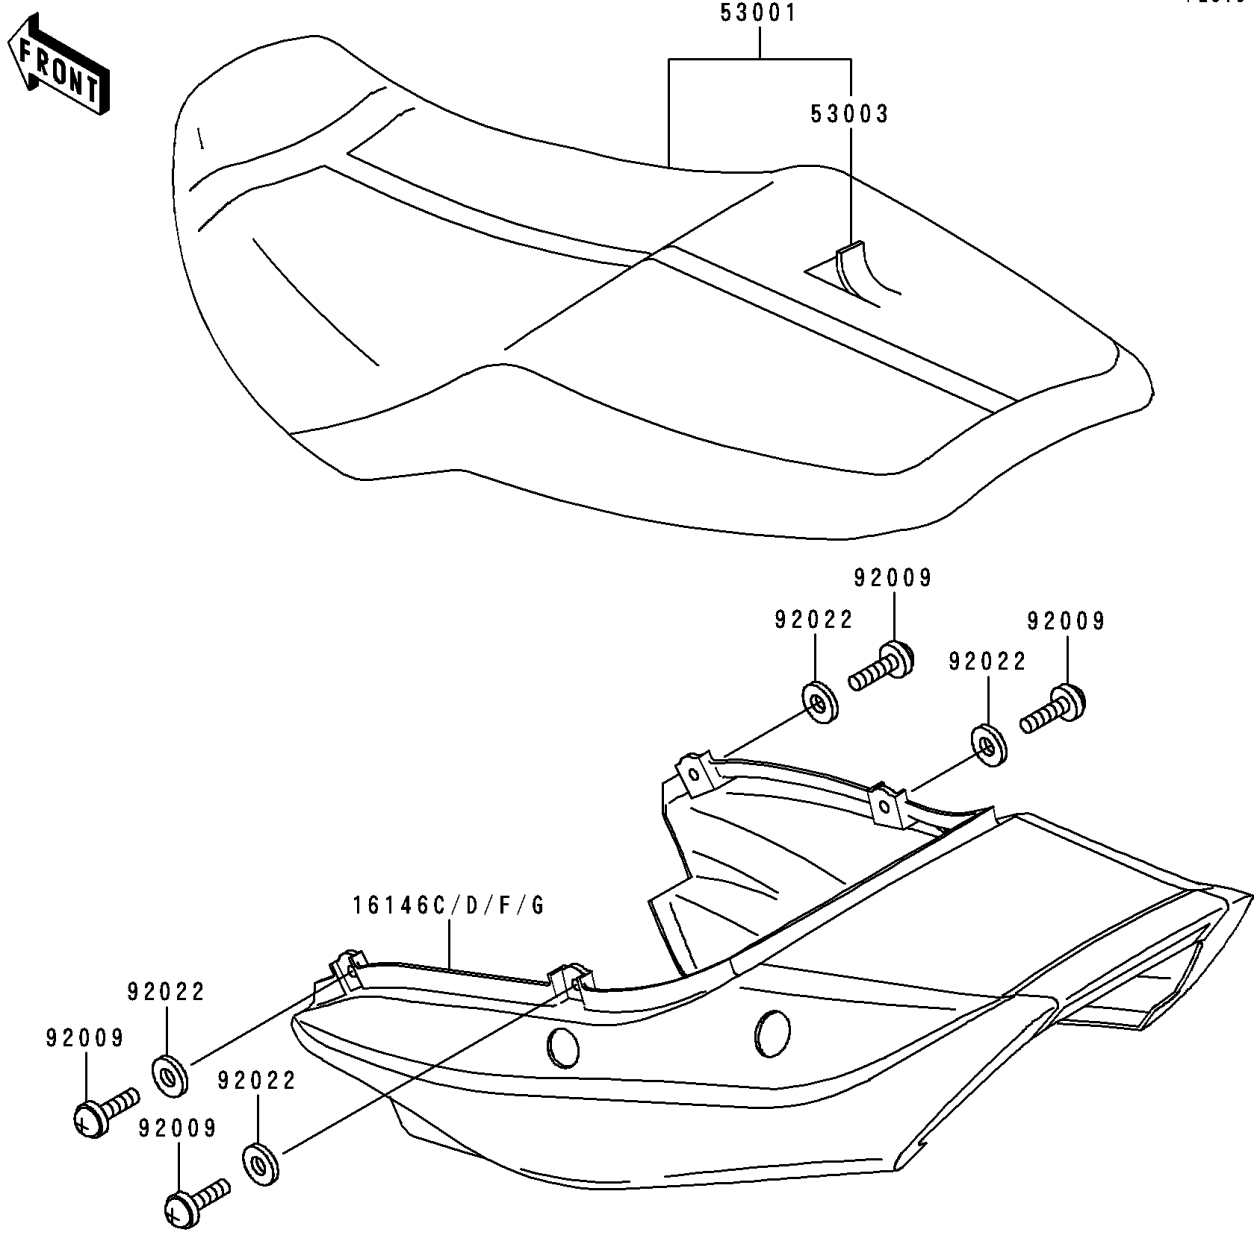

2000 ZRX1100 PARTS DIAGRAM

Seat

F2510

WD

(16146C)	Green/White
(16146D)	Ebony/Gray
(16146F)	Green/Purple
(16146G)	Red/White

2000 ZRX1100 PARTS LIST

Seat

ITEM NAME	PART NUMBER	QUANTITY
COVER-ASSY,SEAT,GREEN/PURPLE (Ref # 16146F)	16146-5062-U6	1
SEAT-ASSY,DUAL,BLACK (Ref # 53001)	53001-1831-MA	1
LEATHER,SEAT,BLACK (Ref # 53003)	53003-1381-MA	1
SCREW,6X14 (Ref # 92009)	92009-1288	4
WASHER,6.5X16X1.0 (Ref # 92022)	92022-1654	4
COVER-ASSY,SEAT,EBONY/GRAY (Ref # 16146D)	16146-5060-FG	1
COVER-ASSY,SEAT,RED/WHITE (Ref # 16146G)	16146-5064-P9	1