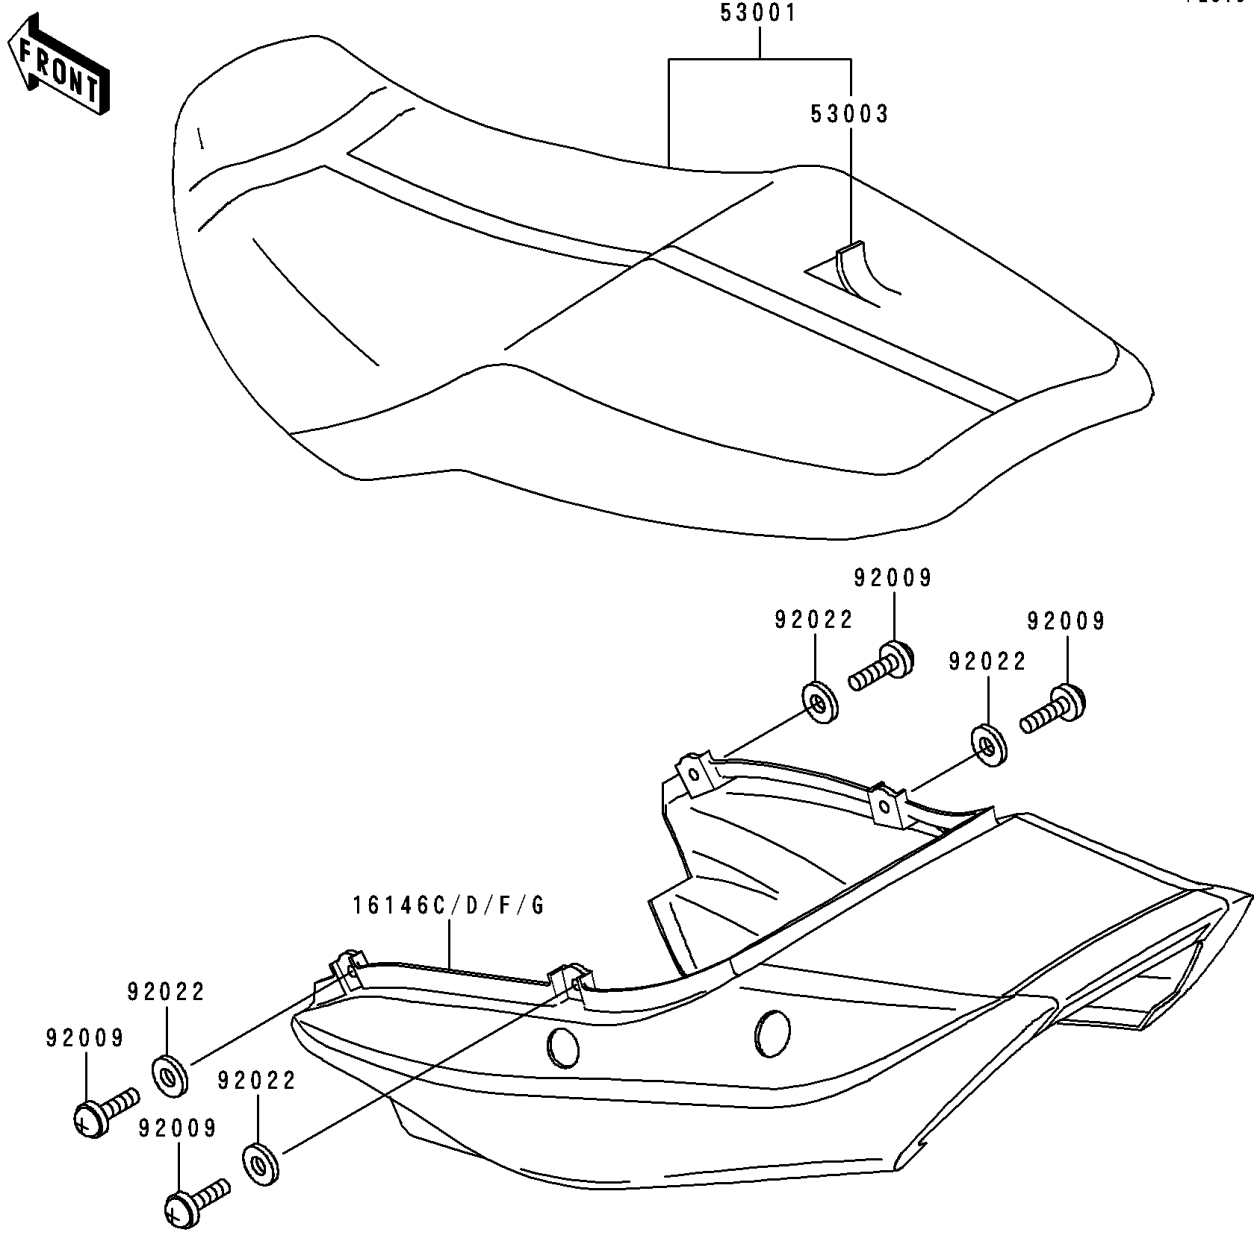

2000 ZRX1100 PARTS DIAGRAM

Seat

F2510

WD

(16146C)	Green/White
(16146D)	Ebony/Gray
(16146F)	Green/Purple
(16146G)	Red/White

2000 ZRX1100 PARTS LIST

Seat

ITEM NAME	PART NUMBER	QUANTITY
-----------	-------------	----------