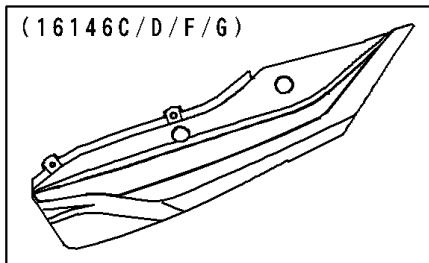

# 2000 ZRX1100 PARTS DIAGRAM

Seat

F2510

WD

(16146C)	Green/White
(16146D)	Ebony/Gray
(16146F)	Green/Purple
(16146G)	Red/White

### Seat

ITEM NAME	PART NUMBER	QUANTITY
COVER-ASSY,SEAT,GREEN/PURPLE (Ref # 16146F)	16146-5062-U6	1
SEAT-ASSY,DUAL,BLACK (Ref # 53001)	53001-1831-MA	1
LEATHER,SEAT,BLACK (Ref # 53003)	53003-1381-MA	1
SCREW,6X14 (Ref # 92009)	92009-1288	4
WASHER,6.5X16X1.0 (Ref # 92022)	92022-1654	4
COVER-ASSY,SEAT,EBONY/GRAY (Ref # 16146D)	16146-5060-FG	1
COVER-ASSY,SEAT,RED/WHITE (Ref # 16146G)	16146-5064-P9	1