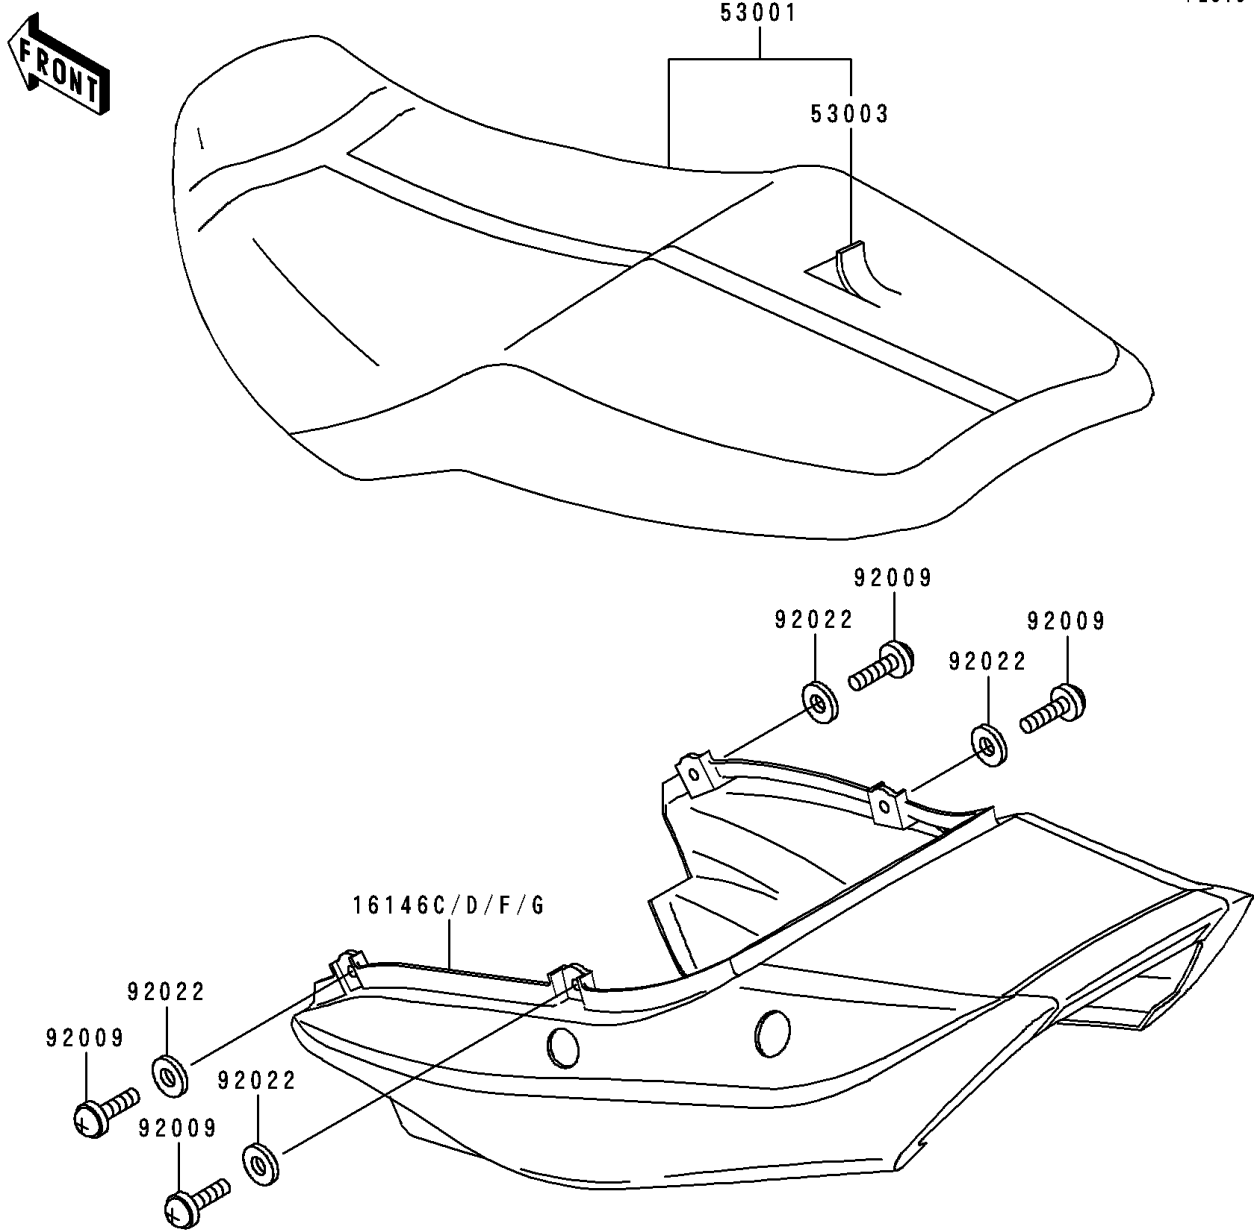

# 2000 ZRX1100 PARTS DIAGRAM

Seat

F2510

WD

(16146C)	Green/White
(16146D)	Ebony/Gray
(16146F)	Green/Purple
(16146G)	Red/White

## 2000 ZRX1100 PARTS LIST

### Seat

ITEM NAME	PART NUMBER	QUANTITY
COVER-ASSY,SEAT,GREEN/PURPLE (Ref # 16146F)	16146-5062-U6	1
SEAT-ASSY,DUAL,BLACK (Ref # 53001)	53001-1831-MA	1
LEATHER,SEAT,BLACK (Ref # 53003)	53003-1381-MA	1
SCREW,6X14 (Ref # 92009)	92009-1288	4
WASHER,6.5X16X1.0 (Ref # 92022)	92022-1654	4
COVER-ASSY,SEAT,EBONY/GRAY (Ref # 16146D)	16146-5060-FG	1
COVER-ASSY,SEAT,RED/WHITE (Ref # 16146G)	16146-5064-P9	1