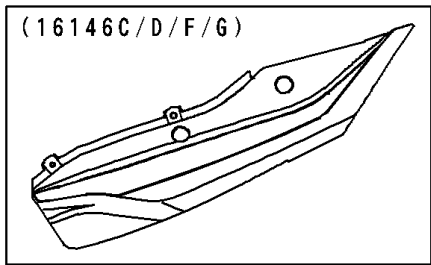

2000 ZRX1100 PARTS DIAGRAM

Seat

F2510

WD

(16146C)	Green/White
(16146D)	Ebony/Gray
(16146F)	Green/Purple
(16146G)	Red/White

2000 ZRX1100 PARTS LIST

Seat

ITEM NAME	PART NUMBER	QUANTITY
COVER-ASSY,SEAT,GREEN/PURPLE (Ref # 16146F)	16146-5062-U6	1
SEAT-ASSY,DUAL,BLACK (Ref # 53001)	53001-1831-MA	1
LEATHER,SEAT,BLACK (Ref # 53003)	53003-1381-MA	1
SCREW,6X14 (Ref # 92009)	92009-1288	4
WASHER,6.5X16X1.0 (Ref # 92022)	92022-1654	4
COVER-ASSY,SEAT,EBONY/GRAY (Ref # 16146D)	16146-5060-FG	1
COVER-ASSY,SEAT,RED/WHITE (Ref # 16146G)	16146-5064-P9	1