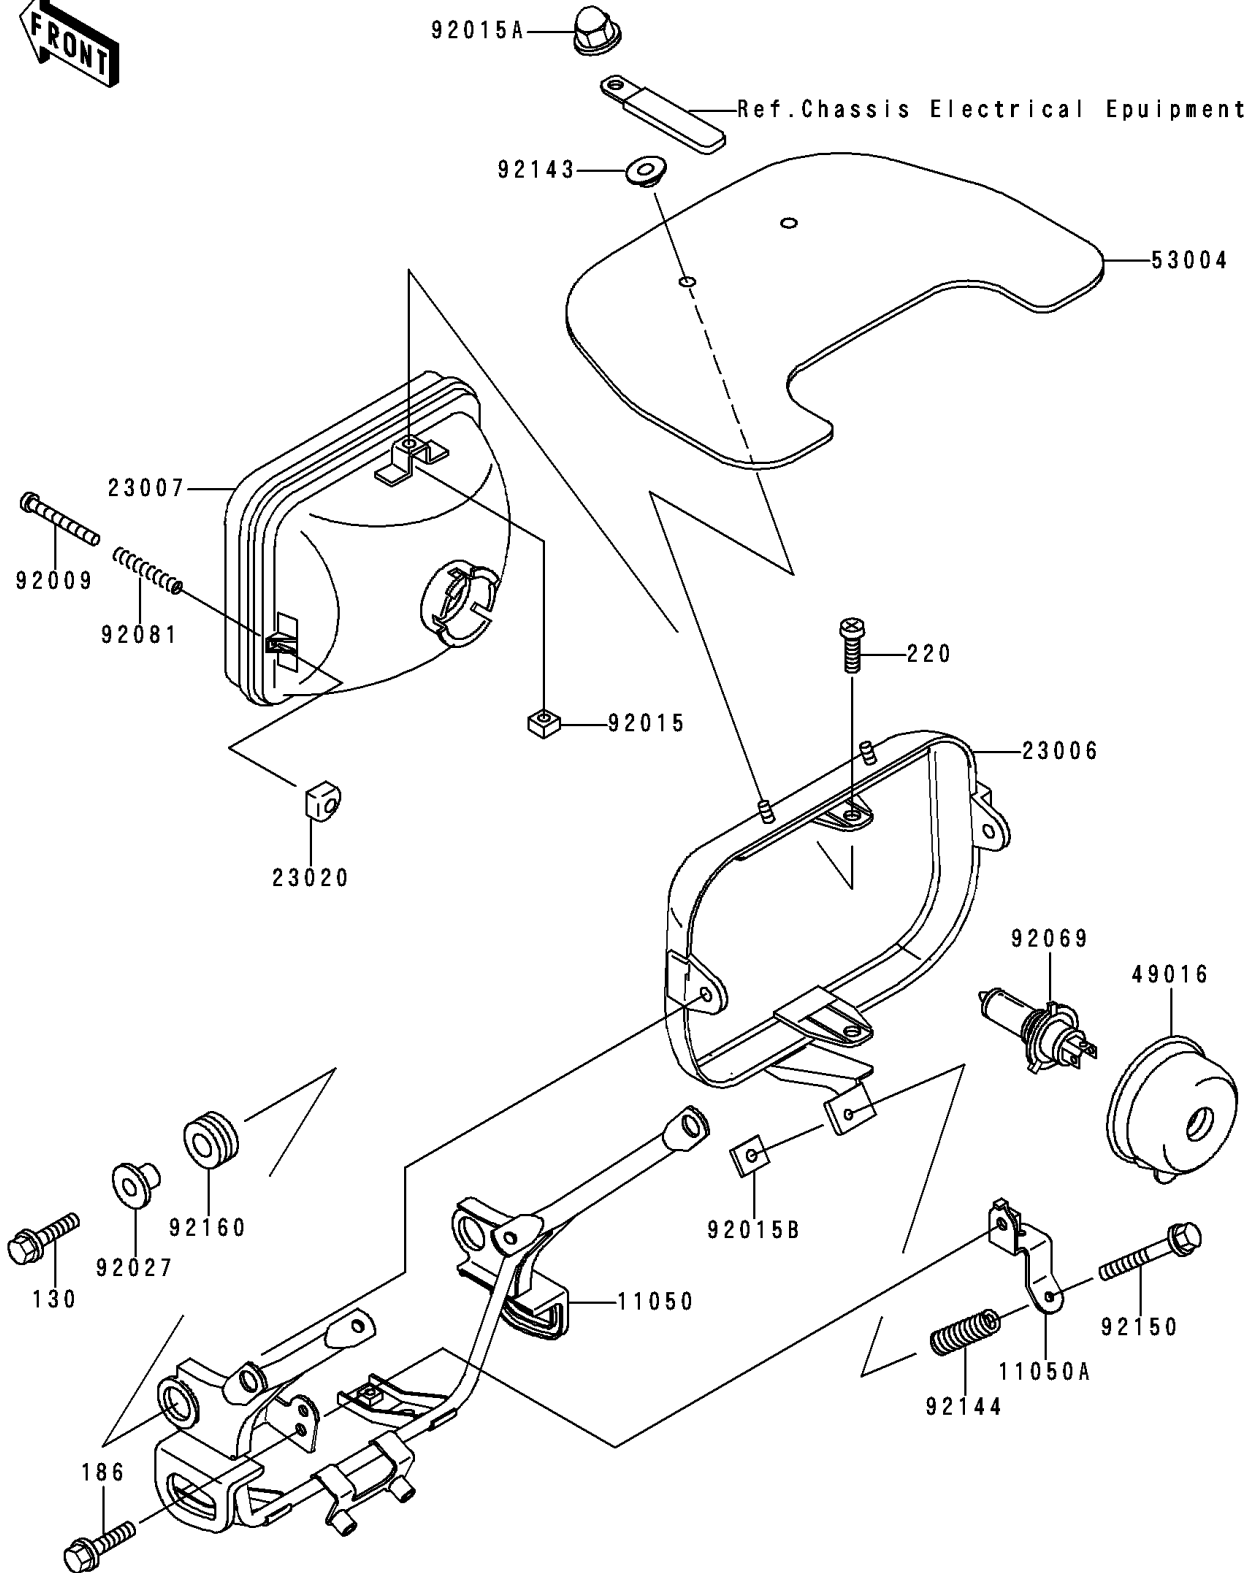

1999 ZRX1100 PARTS DIAGRAM

Headlight(s)

F2710

1999 ZRX1100 PARTS LIST

Headlight(s)

ITEM NAME	PART NUMBER	QUANTITY
BOLT-FLANGED,8X25,BLACK (Ref # 130)	130J0825	2
BOLT-UPSET-WP (Ref # 186)	186J0612	1
SCREW-PAN-CROS,5X12 (Ref # 220)	220D0512	2
BRACKET,HEAD LAMP (Ref # 11050)	11050-1087	1
BRACKET,HEAD LAMP BODY (Ref # 11050A)	11050-1119	1
RIM-LAMP (Ref # 23006)	23006-1068	1
LENS-COMP,HEAD LAMP (Ref # 23007)	23007-1321	1
NUT,4MM,FOCUS ADJUST (Ref # 23020)	23020-018	1
COVER-SEAL,HEAD LAMP (Ref # 49016)	49016-1046	1
MAT,HEAD LAMP (Ref # 53004)	53004-1117	1
SCREW,4MM,FOCUS ADJUST (Ref # 92009)	92009-1047	1
NUT,5MM (Ref # 92015)	92015-1157	2
NUT,CAP,6MM,BLACK (Ref # 92015A)	92015-1170	2
NUT,5MM,FOCUS ADJUST (Ref # 92015B)	92015-1799	1
COLLAR,L=14 (Ref # 92027)	92027-1134	2
BULB,12V 60/55W,H4 (Ref # 92069)	92069-1002	1
SPRING,HEAD LAMP LENS (Ref # 92081)	92081-1103	1
COLLAR (Ref # 92143)	92143-1087	2
SPRING (Ref # 92144)	92144-1417	1
BOLT,ADJUST,5X45 (Ref # 92150)	92150-1590	1
DAMPER (Ref # 92160)	92160-1007	2