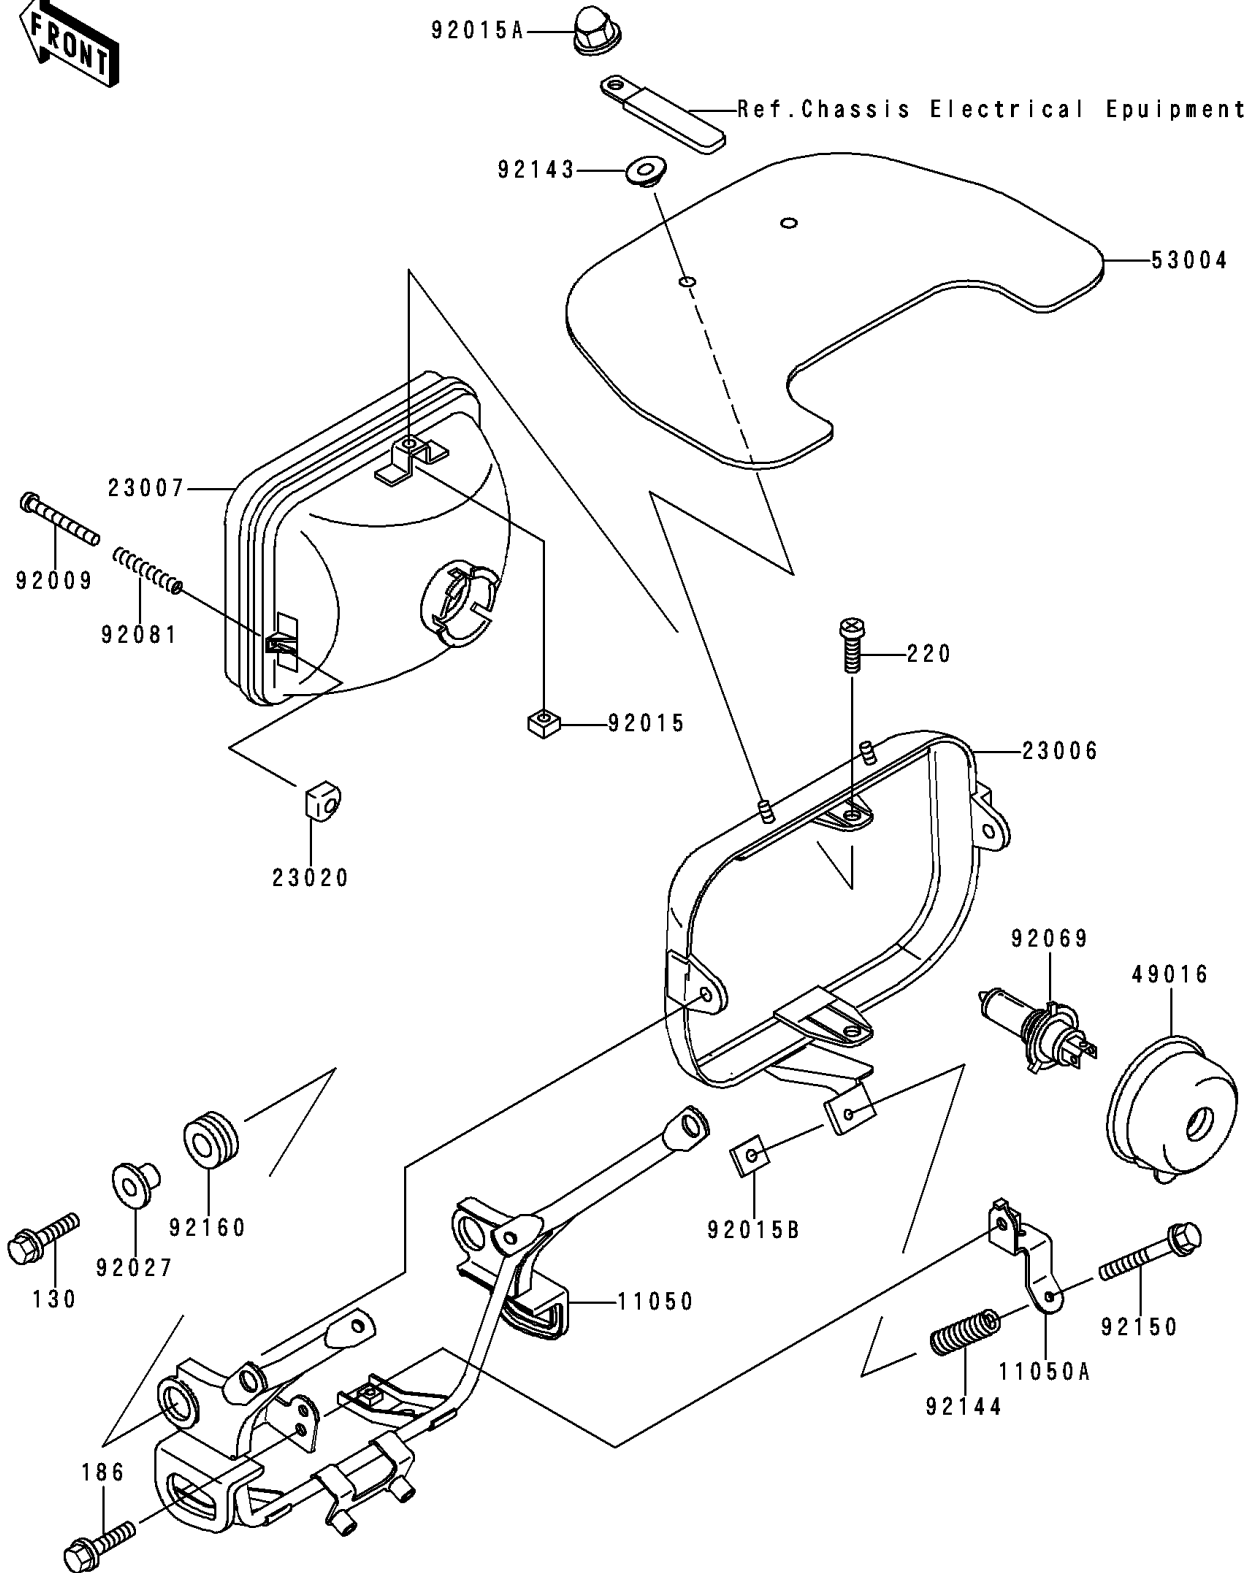

# 2000 ZRX1100 PARTS DIAGRAM

Headlight(s)

F2710

## 2000 ZRX1100 PARTS LIST

### Headlight(s)

ITEM NAME	PART NUMBER	QUANTITY
BOLT-FLANGED,8X25,BLACK (Ref # 130)	130J0825	2
BOLT-UPSET-WP (Ref # 186)	186J0612	1
SCREW-PAN-CROS,5X12 (Ref # 220)	220D0512	2
BRACKET,HEAD LAMP (Ref # 11050)	11050-1087	1
BRACKET,HEAD LAMP BODY (Ref # 11050A)	11050-1119	1
RIM-LAMP (Ref # 23006)	23006-1068	1
LENS-COMP,HEAD LAMP (Ref # 23007)	23007-1321	1
NUT,4MM,FOCUS ADJUST (Ref # 23020)	23020-018	1
COVER-SEAL,HEAD LAMP (Ref # 49016)	49016-1046	1
MAT,HEAD LAMP (Ref # 53004)	53004-1117	1
SCREW,4MM,FOCUS ADJUST (Ref # 92009)	92009-1047	1
NUT,5MM (Ref # 92015)	92015-1157	2
NUT,CAP,6MM,BLACK (Ref # 92015A)	92015-1170	2
NUT,5MM,FOCUS ADJUST (Ref # 92015B)	92015-1799	1
COLLAR,L=14 (Ref # 92027)	92027-1134	2
BULB,12V 60/55W,H4 (Ref # 92069)	92069-1002	1
SPRING,HEAD LAMP LENS (Ref # 92081)	92081-1103	1
COLLAR (Ref # 92143)	92143-1087	2
SPRING (Ref # 92144)	92144-1417	1
BOLT,ADJUST,5X45 (Ref # 92150)	92150-1590	1
DAMPER (Ref # 92160)	92160-1007	2