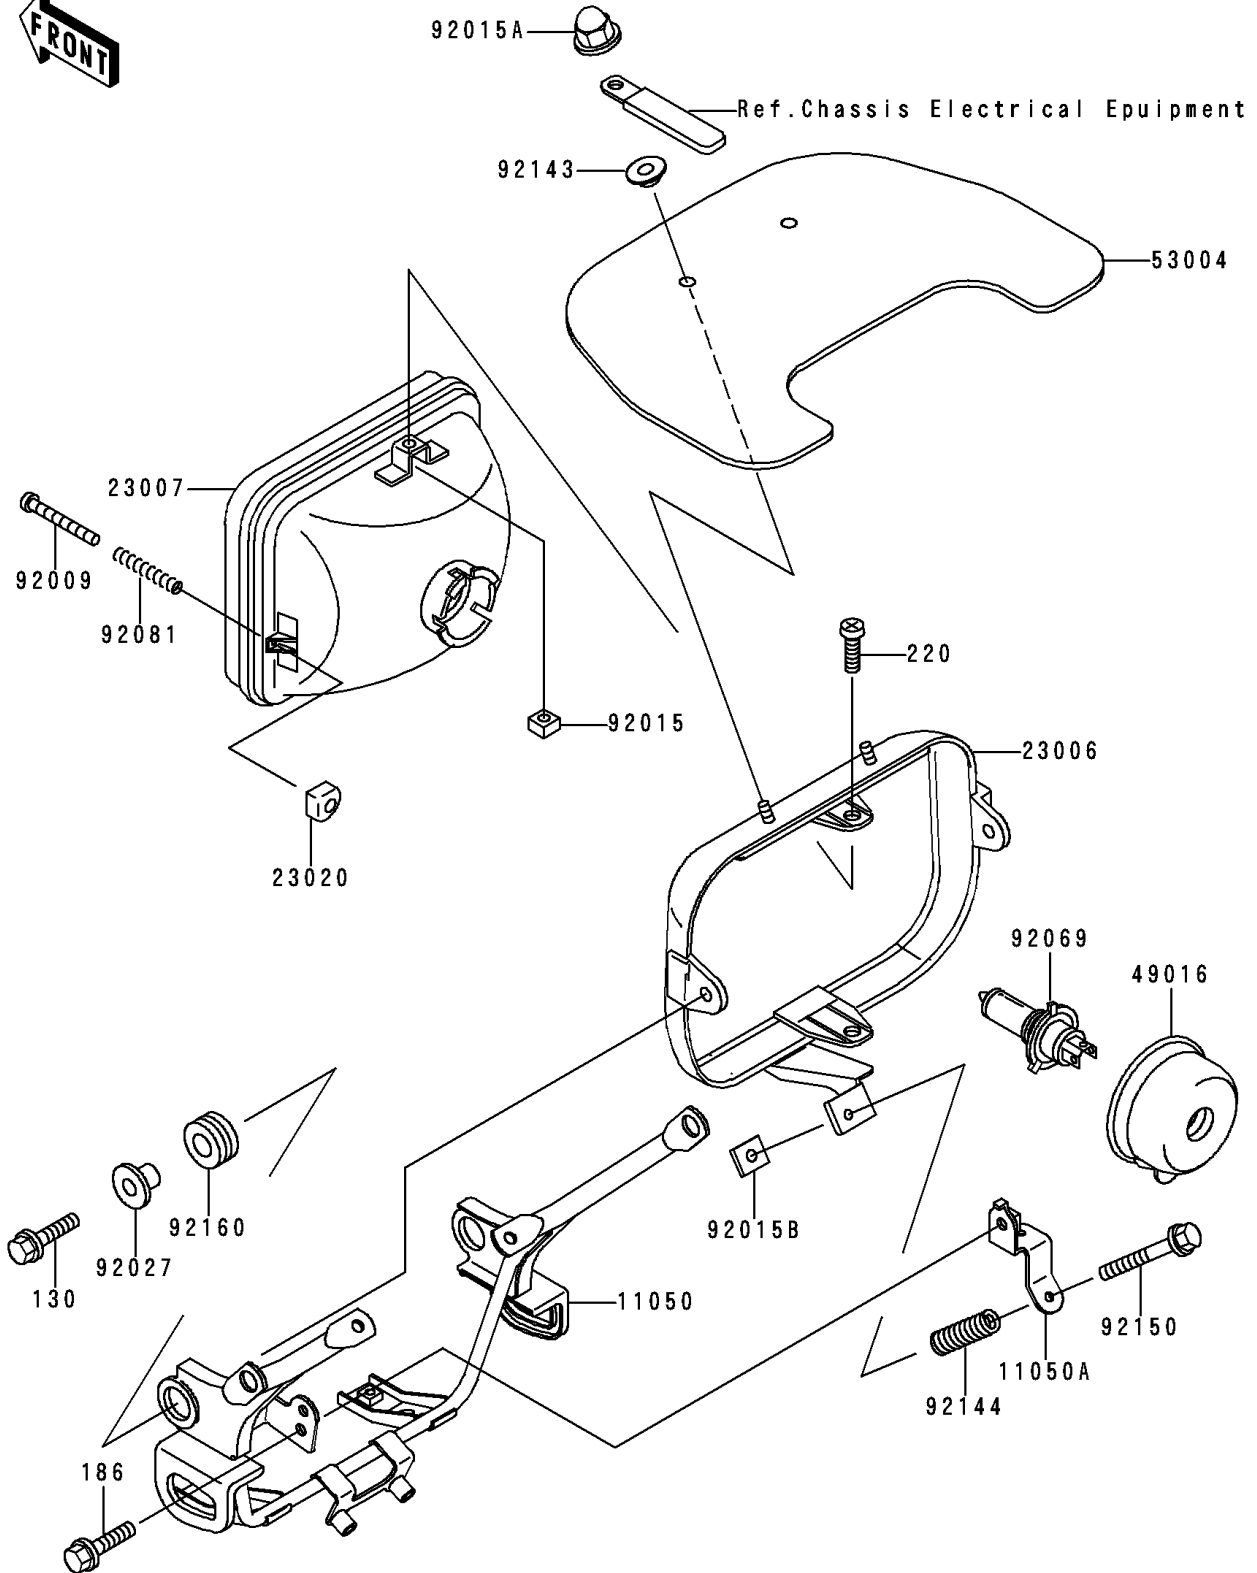

2000 ZRX1100 PARTS DIAGRAM

Headlight(s)

F2710

2000 ZRX1100 PARTS LIST

Headlight(s)

ITEM NAME	PART NUMBER	QUANTITY
BOLT-FLANGED,8X25,BLACK (Ref # 130)	130J0825	2
BOLT-UPSET-WP (Ref # 186)	186J0612	1
SCREW-PAN-CROS,5X12 (Ref # 220)	220D0512	2
BRACKET,HEAD LAMP (Ref # 11050)	11050-1087	1
BRACKET,HEAD LAMP BODY (Ref # 11050A)	11050-1119	1
RIM-LAMP (Ref # 23006)	23006-1068	1
LENS-COMP,HEAD LAMP (Ref # 23007)	23007-1321	1
NUT,4MM,FOCUS ADJUST (Ref # 23020)	23020-018	1
COVER-SEAL,HEAD LAMP (Ref # 49016)	49016-1046	1
MAT,HEAD LAMP (Ref # 53004)	53004-1117	1
SCREW,4MM,FOCUS ADJUST (Ref # 92009)	92009-1047	1
NUT,5MM (Ref # 92015)	92015-1157	2
NUT,CAP,6MM,BLACK (Ref # 92015A)	92015-1170	2
NUT,5MM,FOCUS ADJUST (Ref # 92015B)	92015-1799	1
COLLAR,L=14 (Ref # 92027)	92027-1134	2
BULB,12V 60/55W,H4 (Ref # 92069)	92069-1002	1
SPRING,HEAD LAMP LENS (Ref # 92081)	92081-1103	1
COLLAR (Ref # 92143)	92143-1087	2
SPRING (Ref # 92144)	92144-1417	1
BOLT,ADJUST,5X45 (Ref # 92150)	92150-1590	1
DAMPER (Ref # 92160)	92160-1007	2