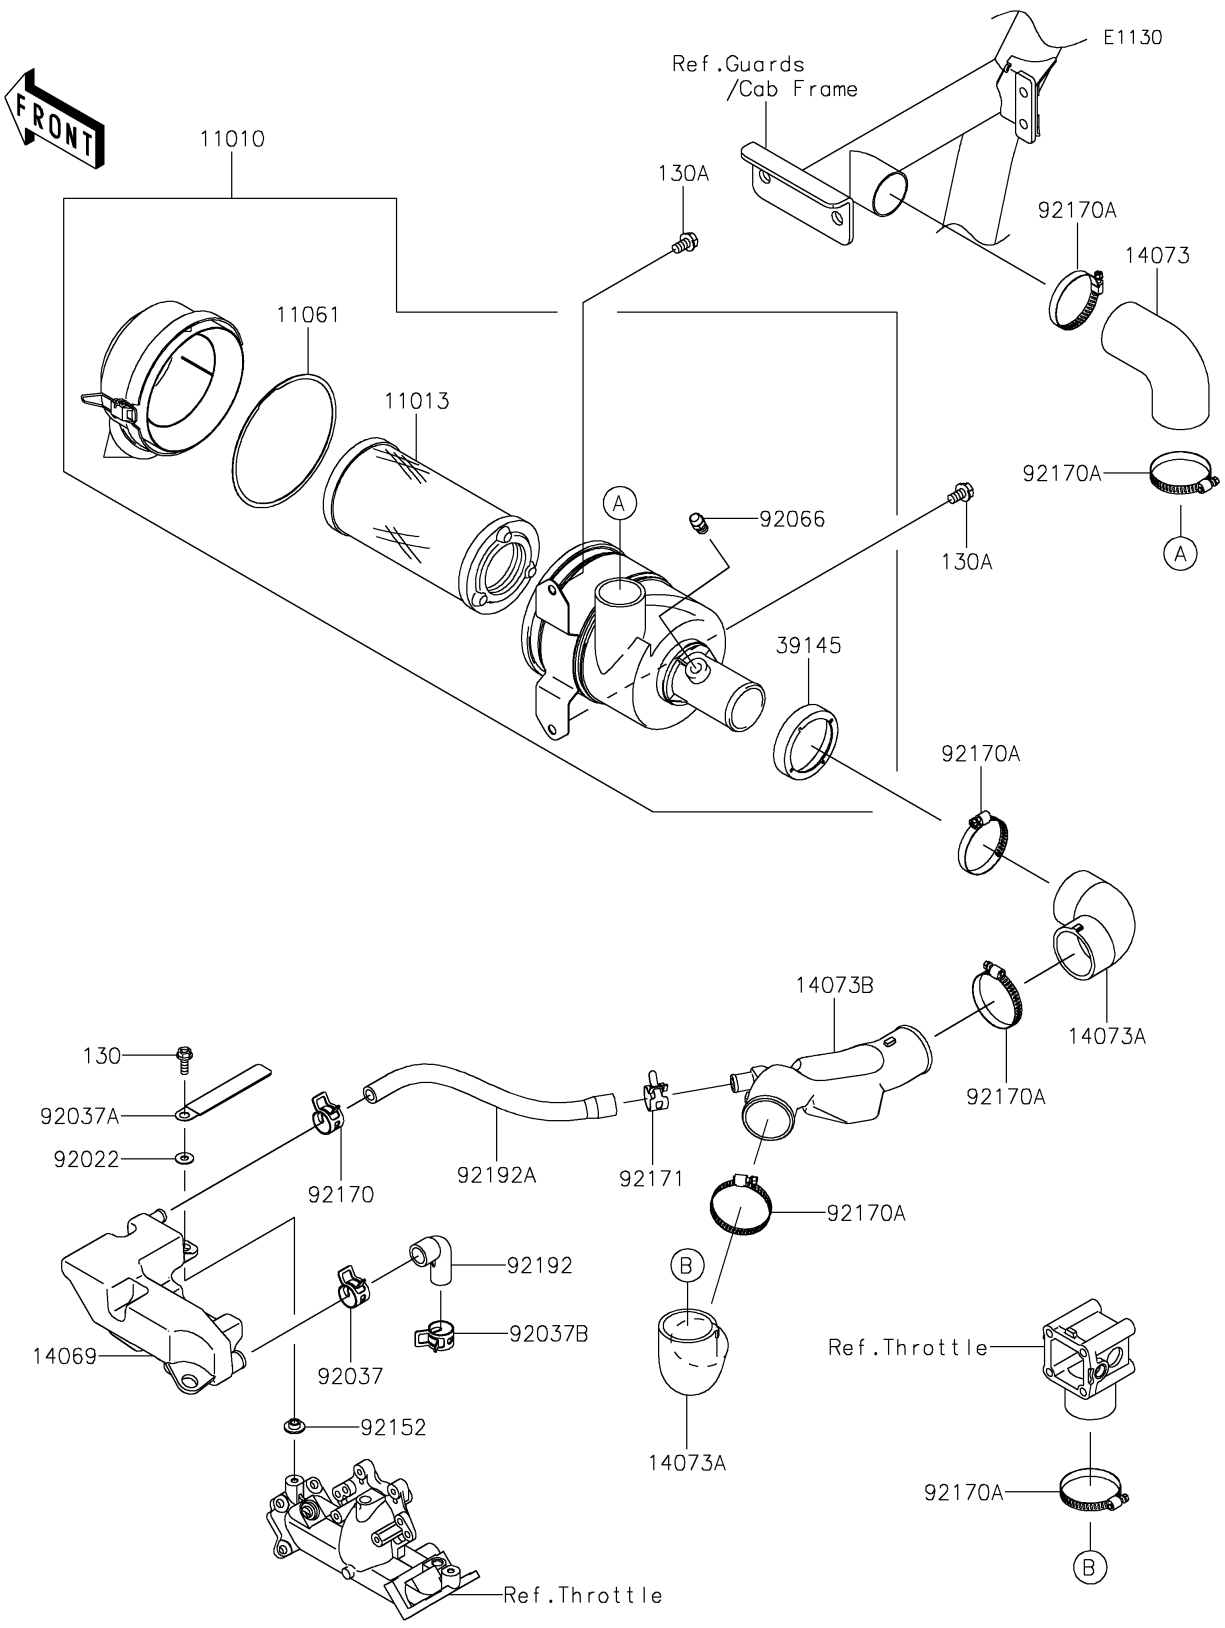

2021 MULE™ 4010 TRANS4x4® FE PARTS DIAGRAM

Air Cleaner

2021 MULE™ 4010 TRANS4x4® FE PARTS LIST

Air Cleaner

ITEM NAME	PART NUMBER	QUANTITY
FILTER-ASSY-AIR (Ref # 11010)	11010-0885	1
ELEMENT-AIR FILTER (Ref # 11013)	11013-1290	1
GASKET,AIR FILTER (Ref # 11061)	11061-1078	1
BREATHER (Ref # 14069)	14069-0018	1
DUCT,RR BAR-A/C (Ref # 14073)	14073-0235	1
DUCT (Ref # 14073A)	14073-0773	2
DUCT (Ref # 14073B)	14073-0784	1
TRIM-SEAL (Ref # 39145)	39145-1133	1
WASHER,6.5X16X1.0 (Ref # 92022)	92022-1093	1
CLAMP,HOSE CLIP (Ref # 92037)	92037-1460	1
CLAMP,HARNESS,L=100 (Ref # 92037A)	92037-1636	1
CLAMP (Ref # 92037B)	92037-1678	1
PLUG (Ref # 92066)	92066-0914	1
COLLAR (Ref # 92152)	92152-2069	1
CLAMP (Ref # 92170)	92170-1491	1
CLAMP (Ref # 92170A)	92170-1674	6
CLAMP,18.8MM (Ref # 92171)	92171-2056	1
TUBE,CRANKCASE-BREATHER (Ref # 92192)	92192-1285	1
TUBE,BREATHER-INTAKE DUCT (Ref # 92192A)	92192-1855	1
BOLT-FLANGED,6X18 (Ref # 130)	130BA0618	1
BOLT-FLANGED,8X14 (Ref # 130A)	130BB0814	2