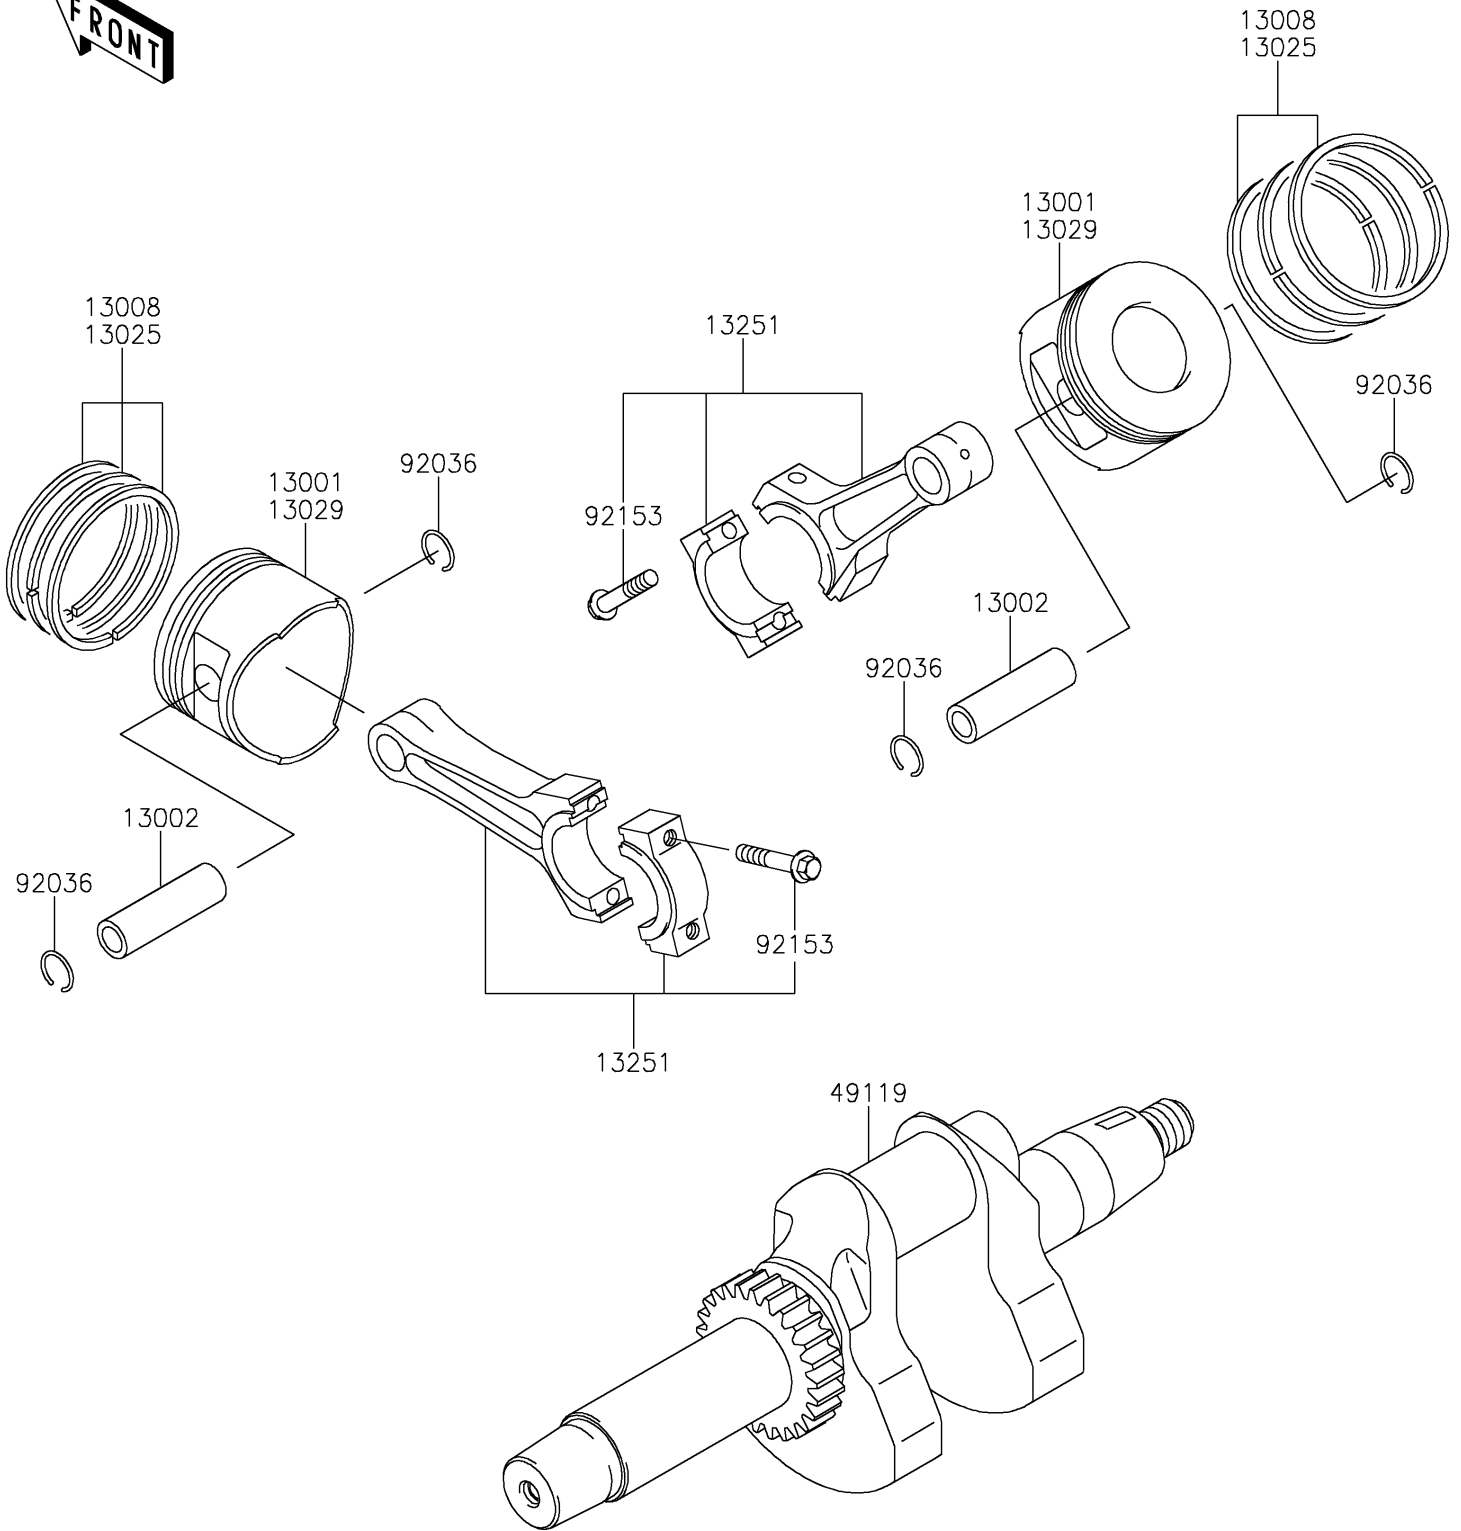

2021 MULE™ 4010 TRANS4x4® FE PARTS DIAGRAM

Crankshaft/Piston(s)

E1320

2021 MULE™ 4010 TRANS4x4® FE PARTS LIST

Crankshaft/Piston(s)

ITEM NAME	PART NUMBER	QUANTITY
PISTON-ENGINE,STD (Ref # 13001)	13001-2210	2
PIN-PISTON (Ref # 13002)	13002-1013	2
RING-SET-PISTON,STD (Ref # 13008)	13008-6025	2
RING-SET-PISTON L,0.50 (Ref # 13025)	13025-6008	AR
PISTON-ENGINE L,0.50 (Ref # 13029)	13029-0033	AR
ROD-ASSY-CONNECTING (Ref # 13251)	13251-0737	2
CRANKSHAFT-ASSY (Ref # 49119)	49119-0015	1
RING-SNAP,PISTON PIN (Ref # 92036)	92036-021	4
BOLT,7X35.2 (Ref # 92153)	92153-2054	4