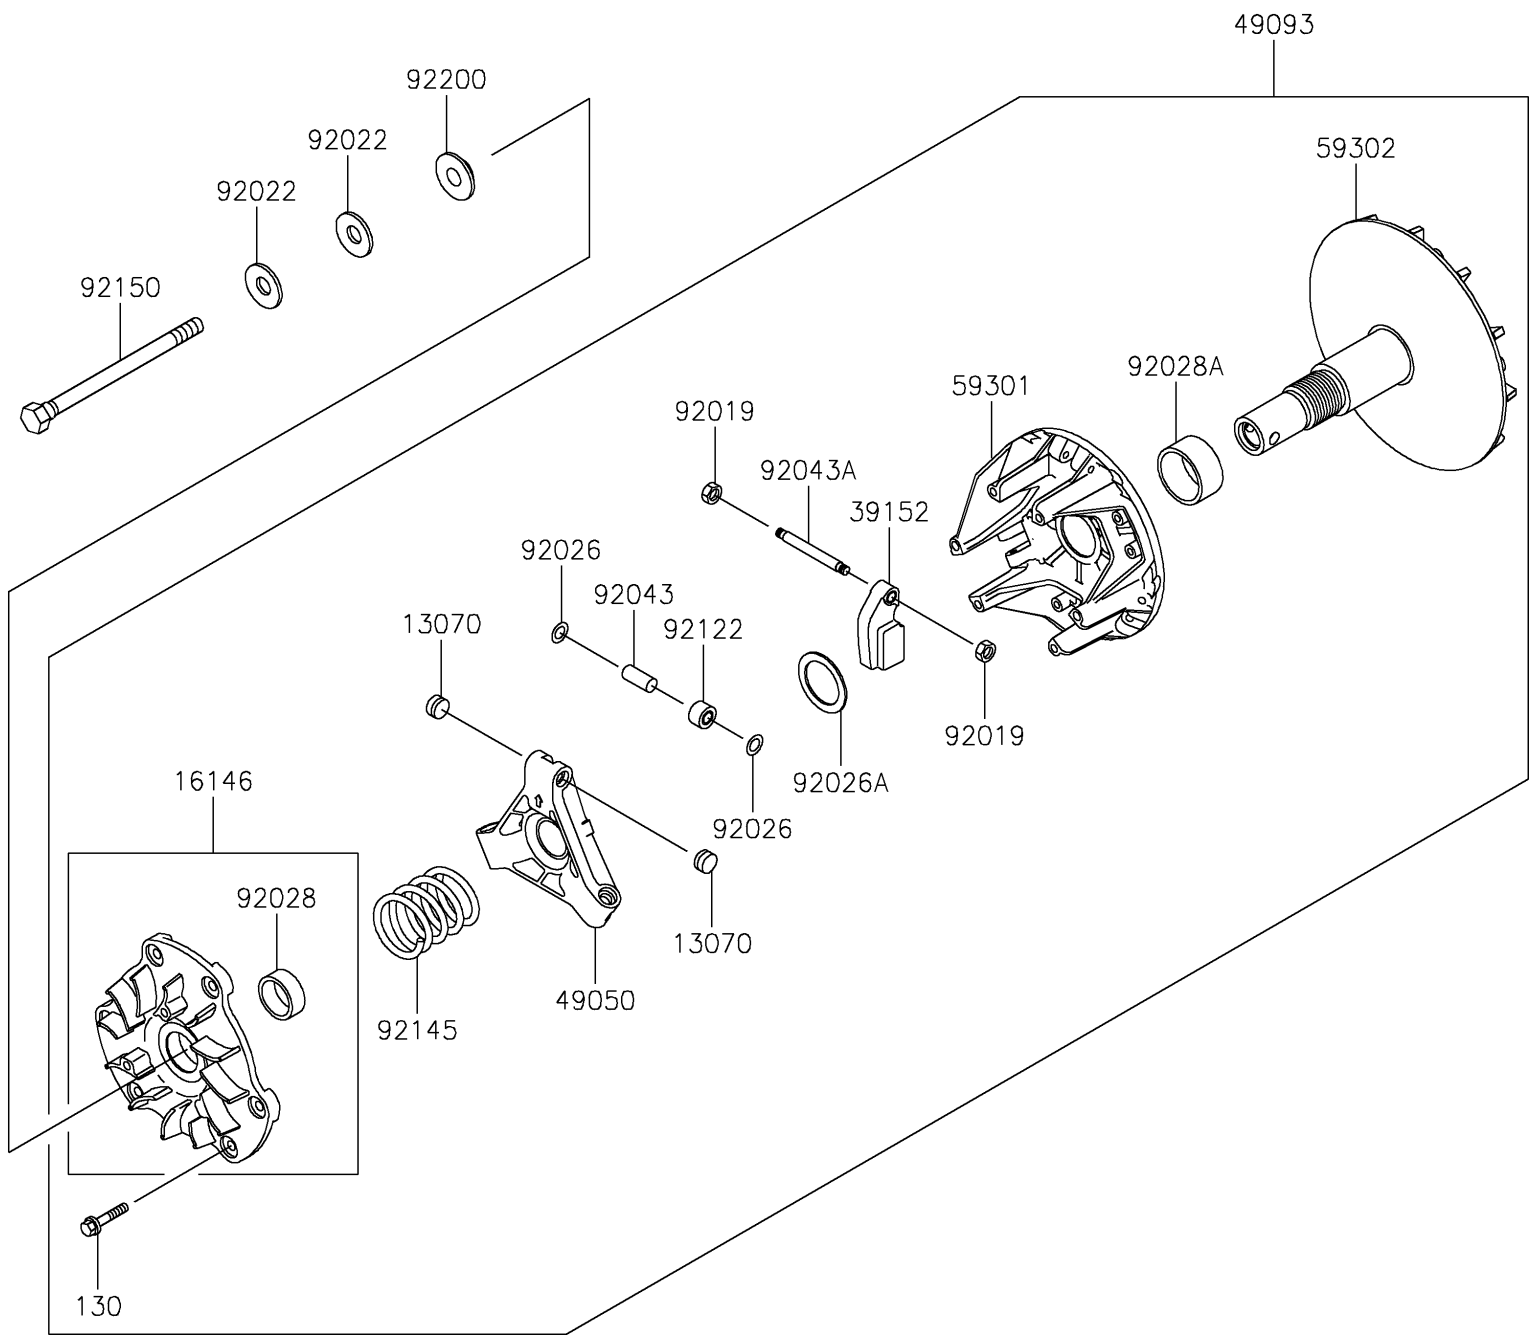

# 2021 MULE™ 4010 TRANS4x4® FE PARTS DIAGRAM

Drive Converter

E1391

## 2021 MULE™ 4010 TRANS4x4® FE PARTS LIST

### Drive Converter

ITEM NAME	PART NUMBER	QUANTITY
GUIDE (Ref # 13070)	13070-1330	6
COVER-ASSY (Ref # 16146)	16146-1219	1
WEIGHT-RAMP (Ref # 39152)	39152-1078	3
SPIDER (Ref # 49050)	49050-0018	1
CONVERTER-ASSY-DRIVE (Ref # 49093)	49093-0025	1
SHEAVE-MOVABLE (Ref # 59301)	59301-0016	1
SHEAVE-COMP (Ref # 59302)	59302-1085	1
NUT,LOCK,6MM (Ref # 92019)	92019-008	6
WASHER,SPECIAL CONICAL (Ref # 92022)	92022-1901	2
SPACER (Ref # 92026)	92026-1512	6
SPACER,32.3X44.3X3.6 (Ref # 92026A)	92026-1591	1
BUSHING (Ref # 92028)	92028-1861	1
BUSHING (Ref # 92028A)	92028-1864	1
PIN (Ref # 92043)	92043-1572	3
PIN (Ref # 92043A)	92043-1573	3
ROLLER (Ref # 92122)	92122-1204	3
SPRING,YELLOW PAINT (Ref # 92145)	92145-0639	1
BOLT,12X163.5 (Ref # 92150)	92150-1008	1
WASHER (Ref # 92200)	92200-1401	1
BOLT-FLANGED,6X30 (Ref # 130)	130CA0630	6