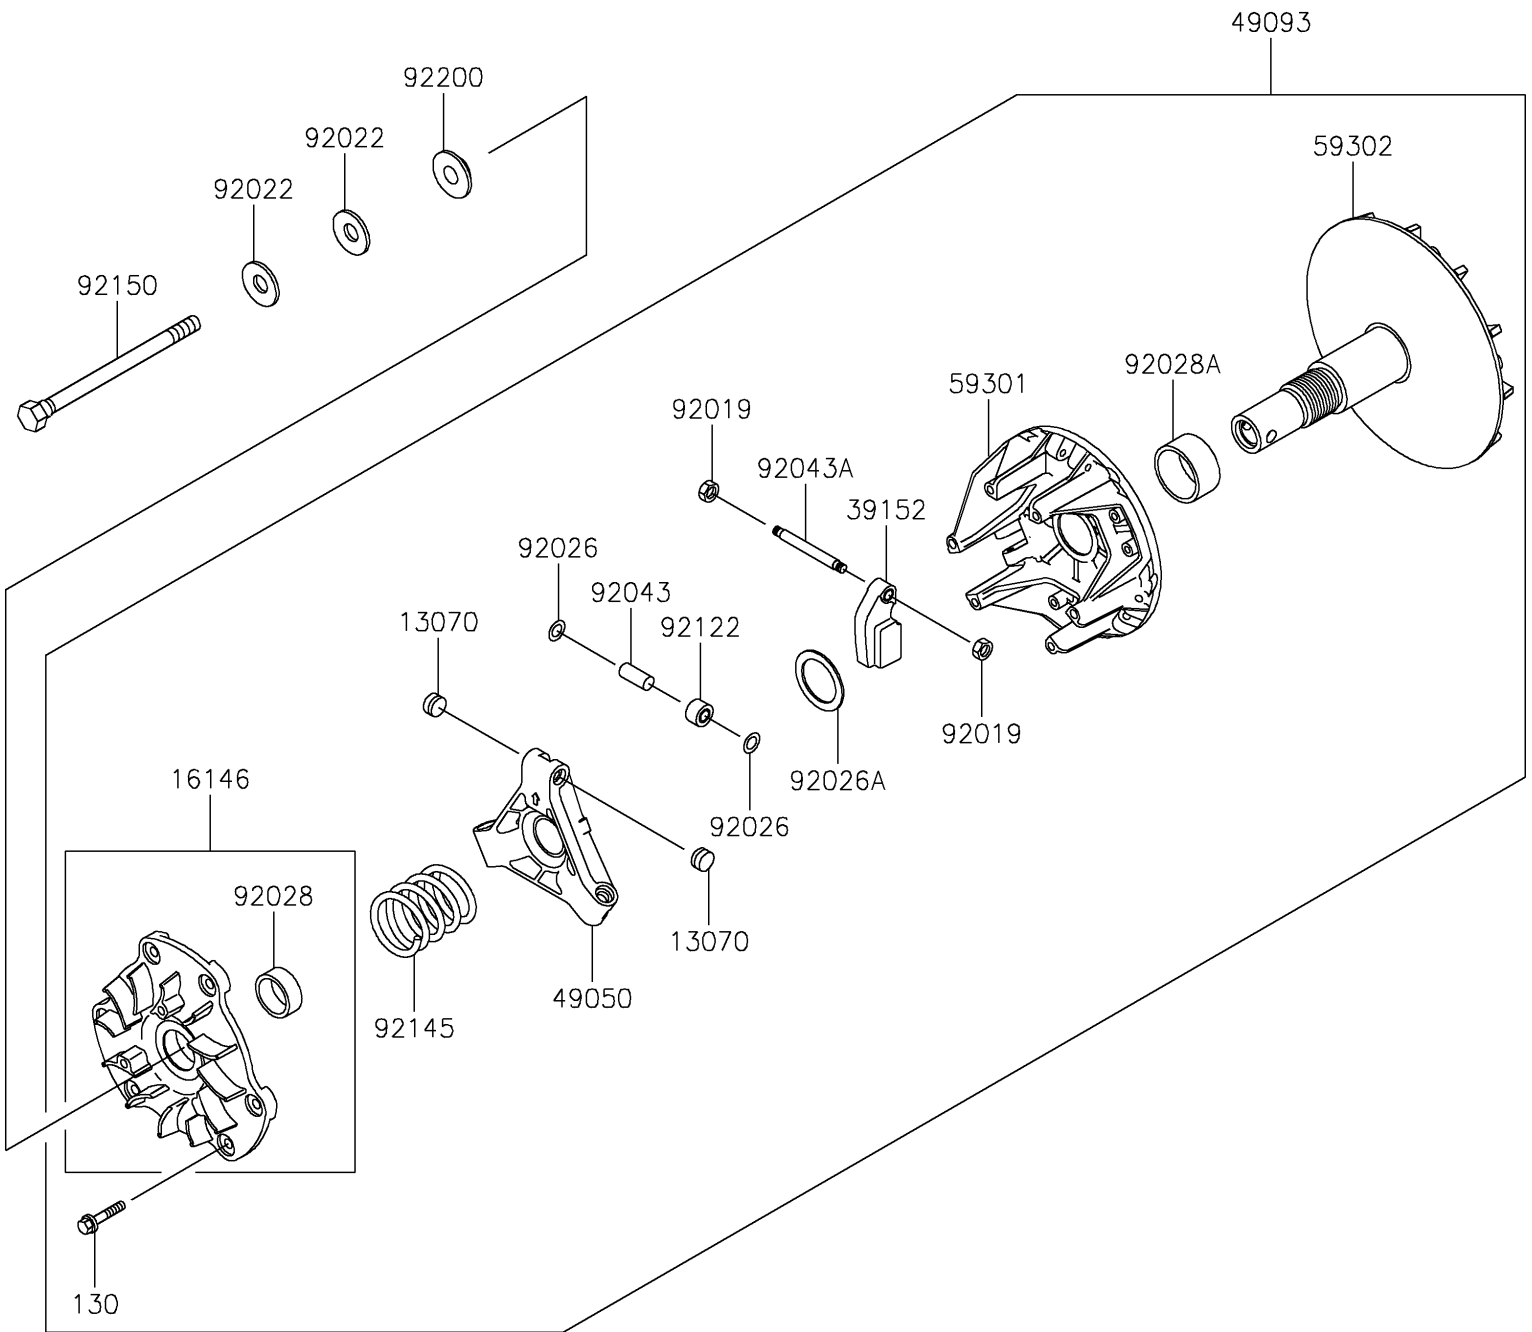

2021 MULE™ 4010 TRANS4x4® FE PARTS DIAGRAM

Drive Converter

E1391

2021 MULE™ 4010 TRANS4x4® FE PARTS LIST

Drive Converter

ITEM NAME	PART NUMBER	QUANTITY
GUIDE (Ref # 13070)	13070-1330	6
COVER-ASSY (Ref # 16146)	16146-1219	1
WEIGHT-RAMP (Ref # 39152)	39152-1078	3
SPIDER (Ref # 49050)	49050-0018	1
CONVERTER-ASSY-DRIVE (Ref # 49093)	49093-0025	1
SHEAVE-MOVABLE (Ref # 59301)	59301-0016	1
SHEAVE-COMP (Ref # 59302)	59302-1085	1
NUT,LOCK,6MM (Ref # 92019)	92019-008	6
WASHER,SPECIAL CONICAL (Ref # 92022)	92022-1901	2
SPACER (Ref # 92026)	92026-1512	6
SPACER,32.3X44.3X3.6 (Ref # 92026A)	92026-1591	1
BUSHING (Ref # 92028)	92028-1861	1
BUSHING (Ref # 92028A)	92028-1864	1
PIN (Ref # 92043)	92043-1572	3
PIN (Ref # 92043A)	92043-1573	3
ROLLER (Ref # 92122)	92122-1204	3
SPRING,YELLOW PAINT (Ref # 92145)	92145-0639	1
BOLT,12X163.5 (Ref # 92150)	92150-1008	1
WASHER (Ref # 92200)	92200-1401	1
BOLT-FLANGED,6X30 (Ref # 130)	130CA0630	6