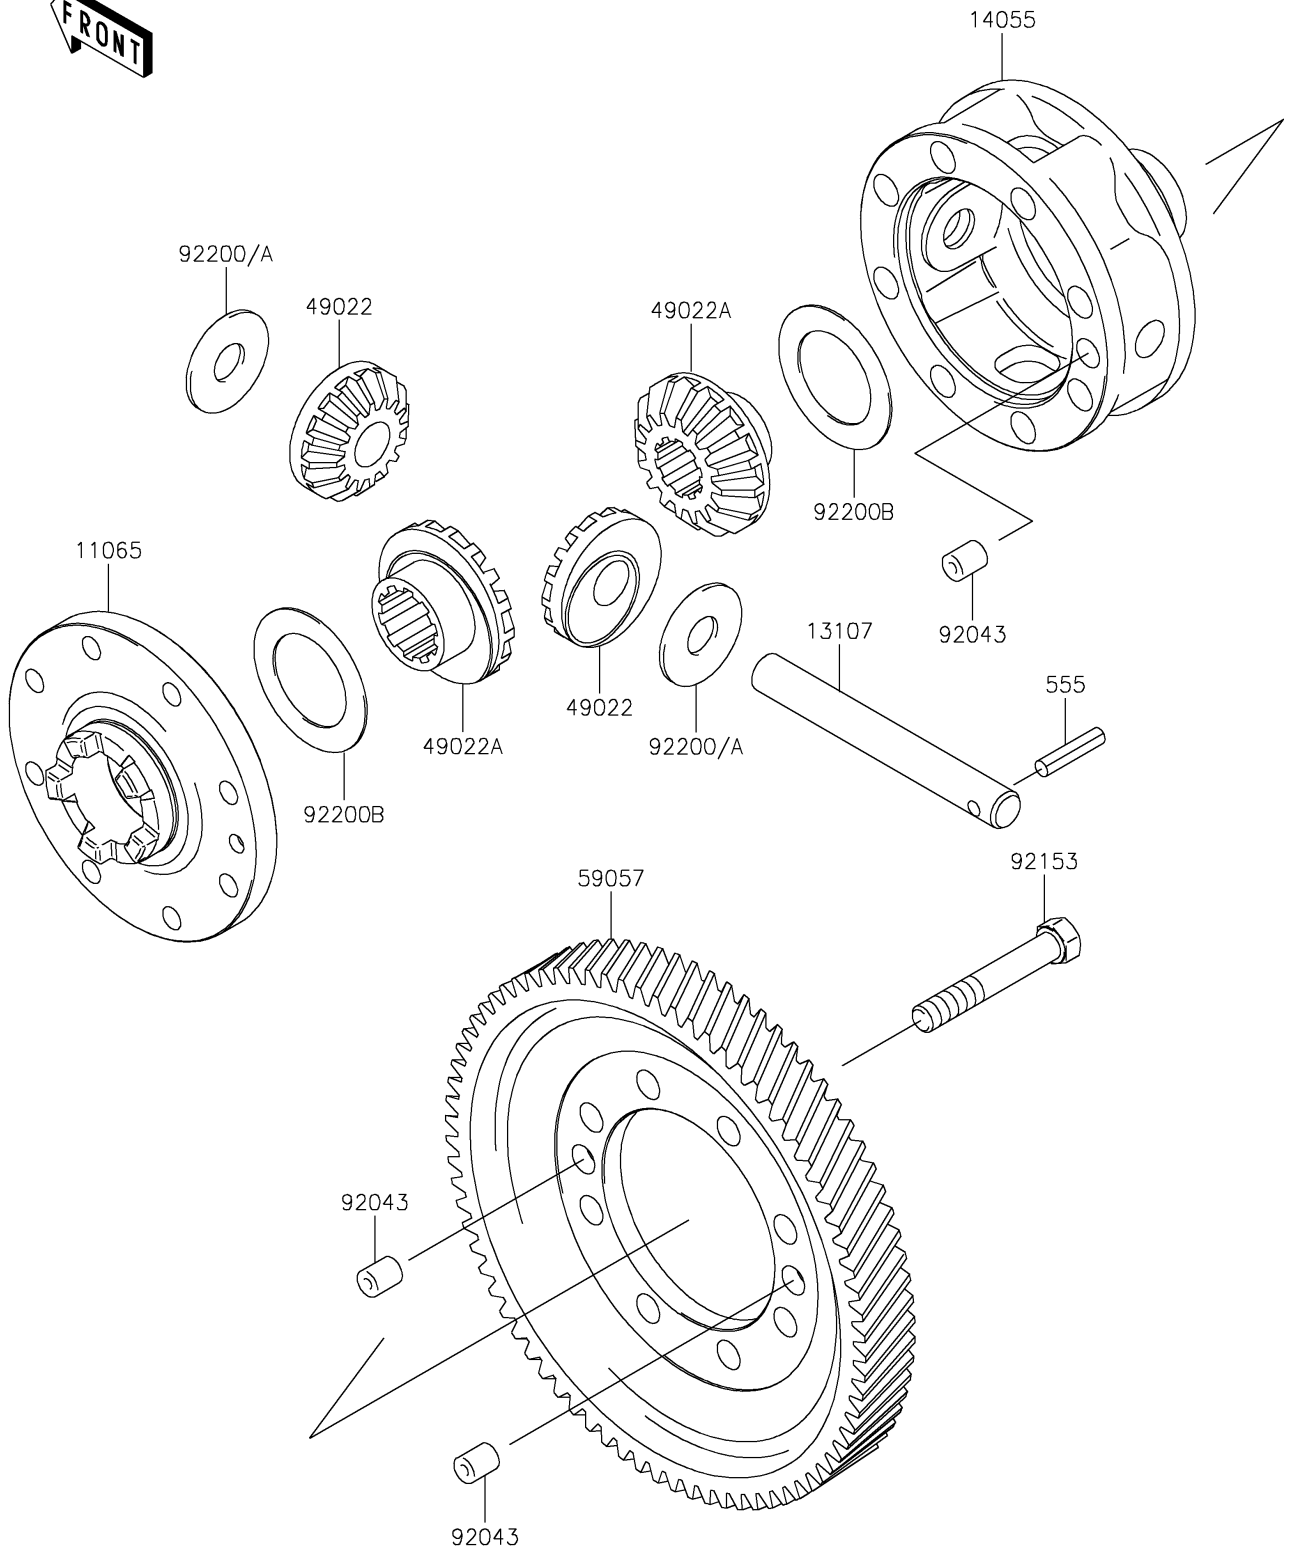

# 2021 MULE™ 4010 TRANS4x4® FE PARTS DIAGRAM

Differential

E1451

## 2021 MULE™ 4010 TRANS4x4® FE PARTS LIST

### Differential

ITEM NAME	PART NUMBER	QUANTITY
CAP,GEAR CASE (Ref # 11065)	11065-0033	1
SHAFT (Ref # 13107)	13107-0922	1
CASE-GEAR,DIFFERENTIAL (Ref # 14055)	14055-0003	1
GEAR-BEVEL,10T (Ref # 49022)	49022-1105	2
GEAR-BEVEL,16T (Ref # 49022A)	49022-1117	2
GEAR-HELICAL,DIFFERENTIAL (Ref # 59057)	59057-0002	1
PIN,10X12 (Ref # 92043)	92043-0029	3
BOLT,10X63 (Ref # 92153)	92153-0331	8
WASHER,14.5X38X1.2 (Ref # 92200)	92200-0021	2
WASHER,14.5X38X1.0 (Ref # 92200A)	92200-1044	AR
WASHER,35.5X54X1.0 (Ref # 92200B)	92200-1045	2
PIN-SPRING (Ref # 555)	555A0525	1