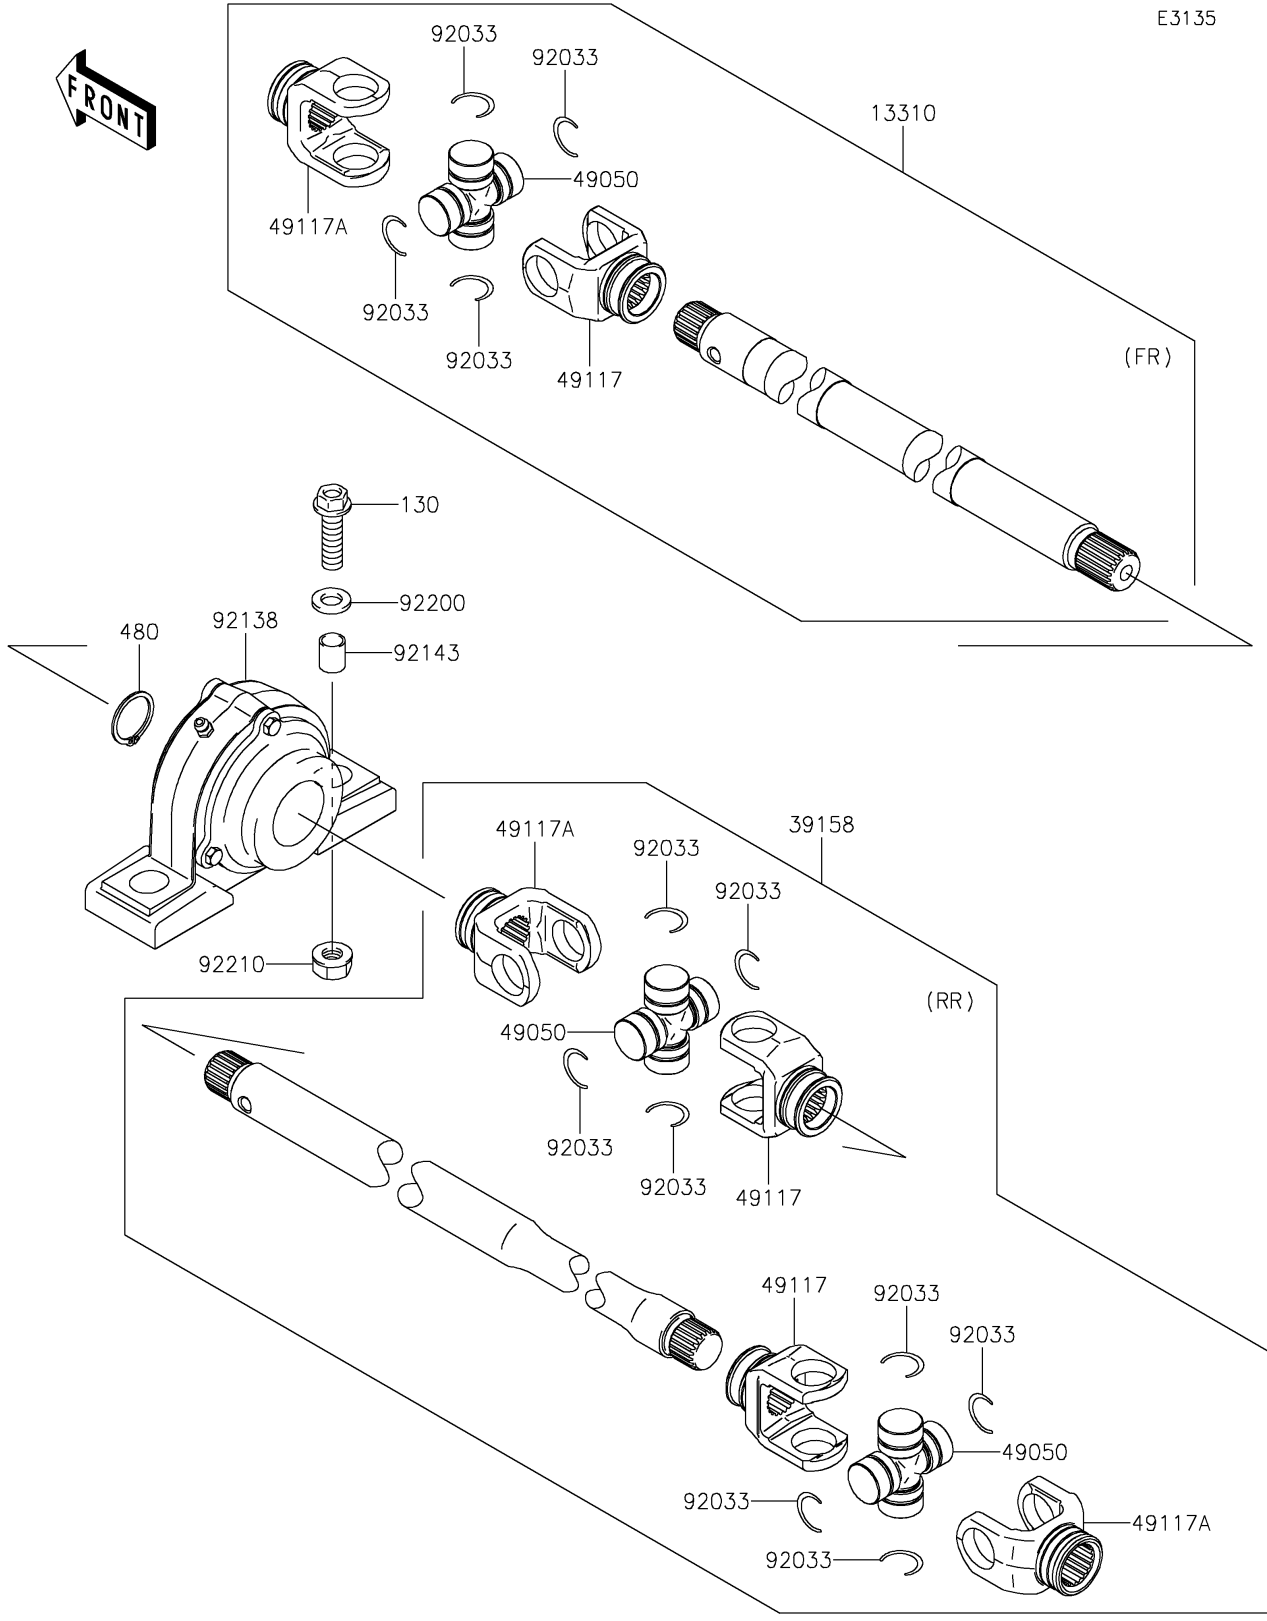

2021 MULE™ 4010 TRANS4x4® FE PARTS DIAGRAM

Drive Shaft-Propeller

E3135

2021 MULE™ 4010 TRANS4x4® FE PARTS LIST

Drive Shaft-Propeller

ITEM NAME	PART NUMBER	QUANTITY
SHAFT-ASSY (Ref # 13310)	13310-0572	1
SHAFT-ASSY-DRIVE,RR PROPELLER (Ref # 39158)	39158-0303	1
SPIDER (Ref # 49050)	49050-1075	3
YOKE,DRIVE (Ref # 49117)	49117-0598	3
YOKE,DRIVE (Ref # 49117A)	49117-0599	3
RING-SNAP (Ref # 92033)	92033-1030	12
BEARING-COMP (Ref # 92138)	92138-1052	1
COLLAR,10.3X12.7X15 (Ref # 92143)	92143-1634	2
WASHER,10.5X19X2.3 (Ref # 92200)	92200-1042	2
NUT,LOCK,10MM (Ref # 92210)	92210-1204	2
BOLT-FLANGED,10X35 (Ref # 130)	130BA1035	2
CIRCLIP-TYPE-C,25MM (Ref # 480)	480J2500	1