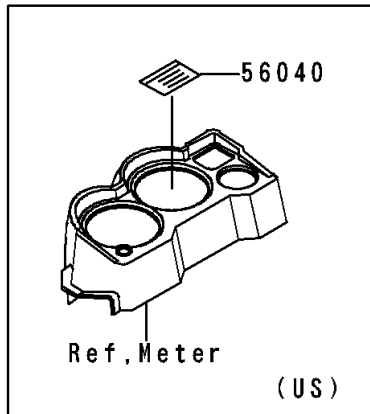

1999 ZRX1100 PARTS DIAGRAM

Labels

F2860

1999 ZRX1100 PARTS LIST

Labels

ITEM NAME	PART NUMBER	QUANTITY
LABEL-MANUAL,CHAIN (Ref # 56033)	56033-1067	1
LABEL-MANUAL,OIL&OIL FILTER (Ref # 56033A)	56033-1074	1
LABEL-MANUAL,DAILY SAFETY (Ref # 56033B)	56033-1113	1
LABEL-SPECIFICATION,TIRE&LOAD (Ref # 56037)	56037-1798	1
LABEL-WARNING,STORAGE (Ref # 56070)	56070-1139	1
LABEL-WARNING,BREAK IN CAUTION (Ref # 56040)	56040-1007	1