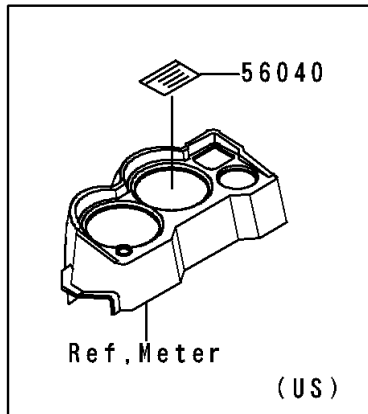

# 1999 ZRX1100 PARTS DIAGRAM

Labels

F2860

### Labels

ITEM NAME	PART NUMBER	QUANTITY
LABEL-MANUAL,CHAIN (Ref # 56033)	56033-1067	1
LABEL-MANUAL,OIL&OIL FILTER (Ref # 56033A)	56033-1074	1
LABEL-MANUAL,DAILY SAFETY (Ref # 56033B)	56033-1113	1
LABEL-SPECIFICATION,TIRE&LOAD (Ref # 56037)	56037-1798	1
LABEL-WARNING,STORAGE (Ref # 56070)	56070-1139	1
LABEL-WARNING,BREAK IN CAUTION (Ref # 56040)	56040-1007	1