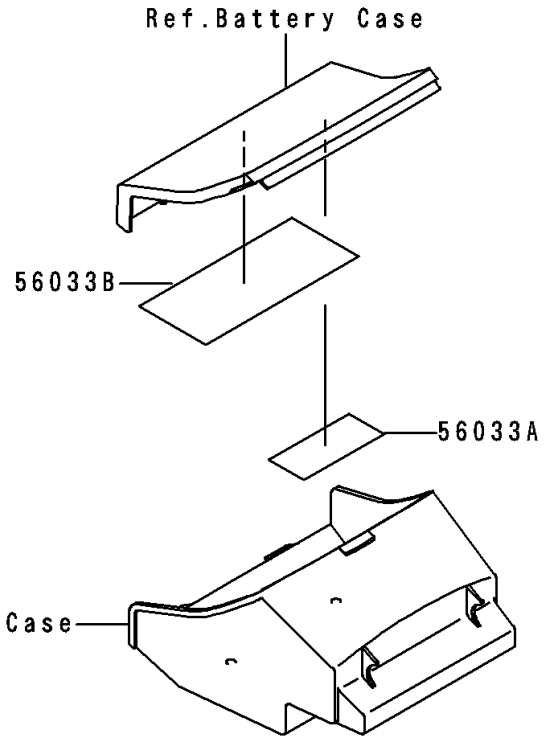

1999 ZRX1100 PARTS DIAGRAM

Labels

F2860

1999 ZRX1100 PARTS LIST

Labels

ITEM NAME	PART NUMBER	QUANTITY
LABEL-MANUAL,CHAIN (Ref # 56033)	56033-1067	1
LABEL-MANUAL,OIL&OIL FILTER (Ref # 56033A)	56033-1074	1
LABEL-MANUAL,DAILY SAFETY (Ref # 56033B)	56033-1113	1
LABEL-SPECIFICATION,TIRE&LOAD (Ref # 56037)	56037-1798	1
LABEL-WARNING,STORAGE (Ref # 56070)	56070-1139	1
LABEL-WARNING,BREAK IN CAUTION (Ref # 56040)	56040-1007	1