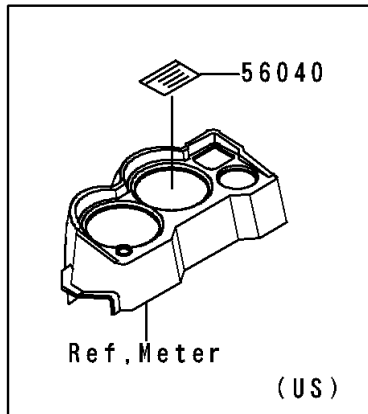

# 2000 ZRX1100 PARTS DIAGRAM

Labels

F2860

### Labels

ITEM NAME	PART NUMBER	QUANTITY
LABEL-MANUAL,CHAIN (Ref # 56033)	56033-1067	1
LABEL-MANUAL,OIL&OIL FILTER (Ref # 56033A)	56033-1074	1
LABEL-MANUAL,DAILY SAFETY (Ref # 56033B)	56033-1113	1
LABEL-SPECIFICATION,TIRE&LOAD (Ref # 56037)	56037-1798	1
LABEL-WARNING,STORAGE (Ref # 56070)	56070-1139	1
LABEL-WARNING,BREAK IN CAUTION (Ref # 56040)	56040-1007	1