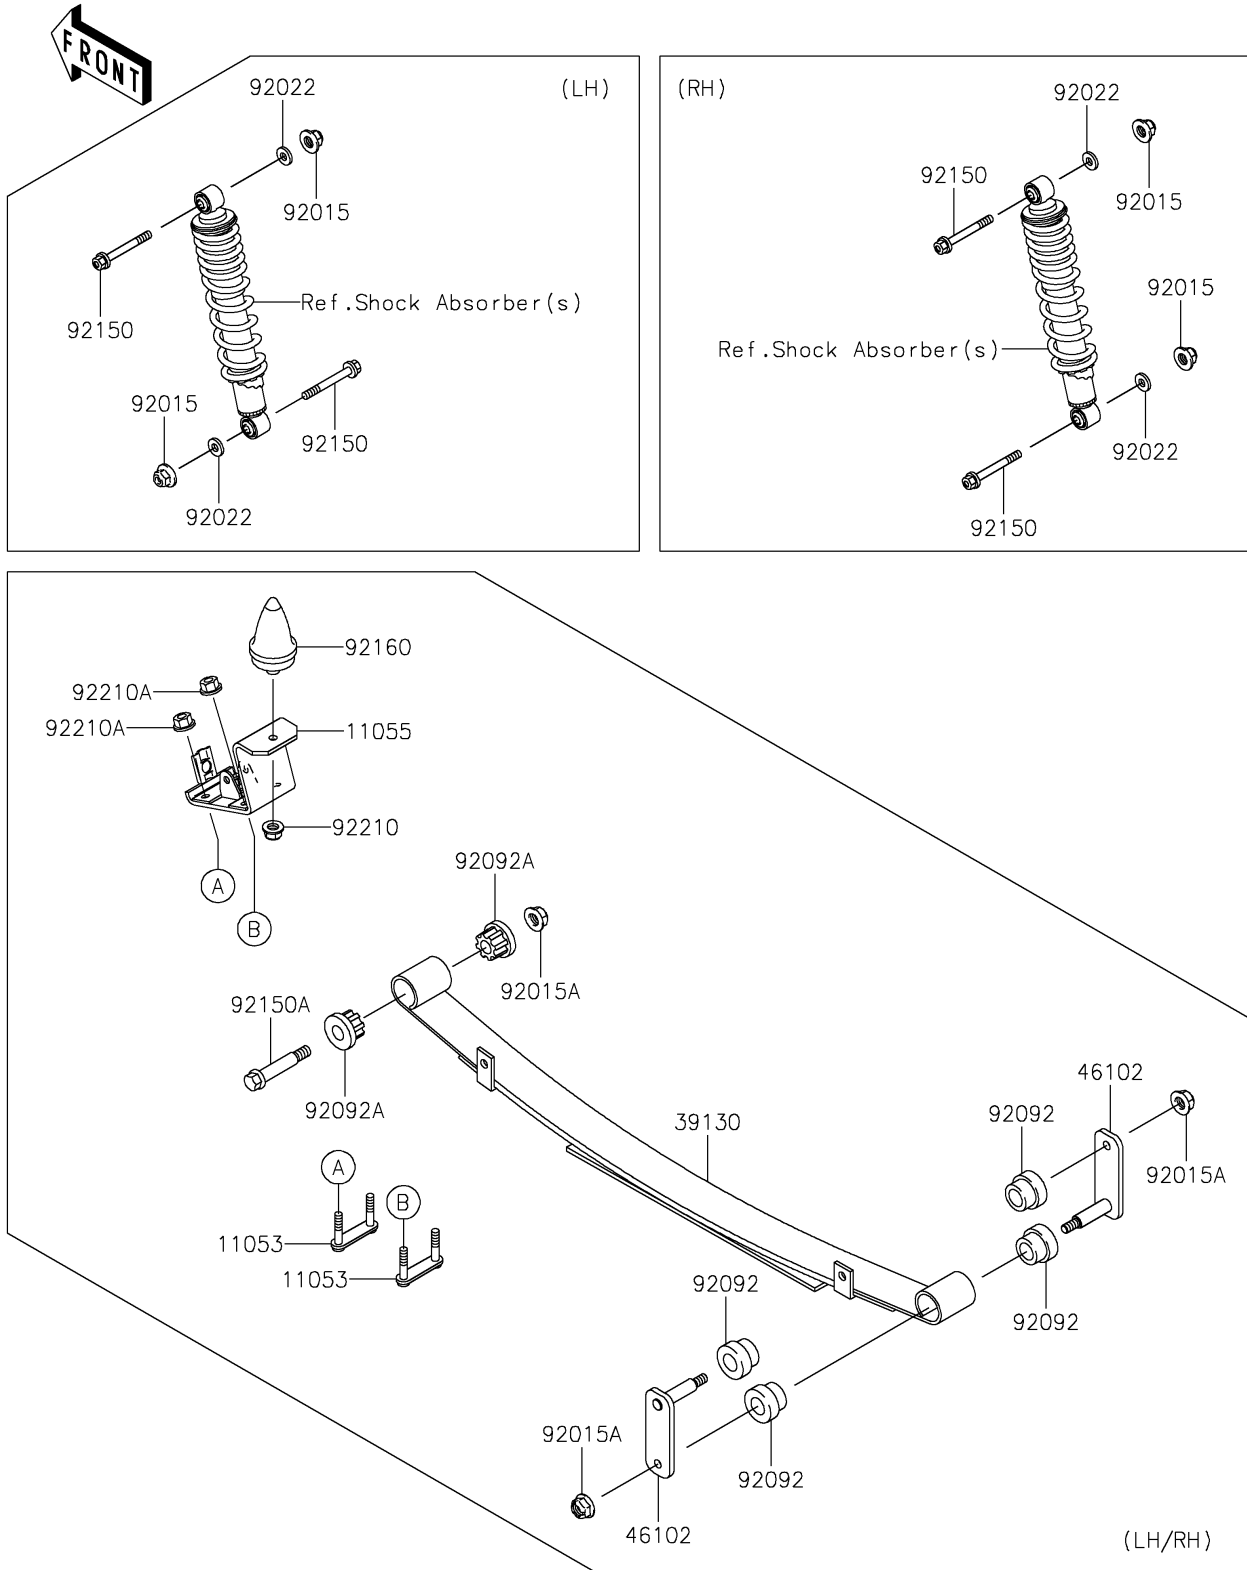

# 2021 MULE™ 4010 TRANS4x4® FE PARTS DIAGRAM

Rear Suspension

F2153

## 2021 MULE™ 4010 TRANS4x4® FE PARTS LIST

### Rear Suspension

ITEM NAME	PART NUMBER	QUANTITY
BRACKET,LEAF SPRING (Ref # 11053)	11053-7564	4
BRACKET,LEAF SPRING (Ref # 11055)	11055-7504	2
SPRING-LEAF (Ref # 39130)	39130-1066	2
ROD,LEAF SPRING,RR (Ref # 46102)	46102-1338	4
NUT,LOCK,10MM (Ref # 92015)	92015-1597	4
NUT,12MM (Ref # 92015A)	92015-1706	6
WASHER,11.5X20.5X1.6 (Ref # 92022)	92022-1768	4
BUSHING-RUBBER (Ref # 92092)	92092-1083	8
BUSHING-RUBBER (Ref # 92092A)	92092-1084	4
BOLT,FLANGED,10X57 (Ref # 92150)	92150-1227	4
BOLT,12MM (Ref # 92150A)	92150-1284	2
DAMPER,BUMP STOPPER (Ref # 92160)	92160-1136	2
NUT,LOCK,FLANGED,10MM (Ref # 92210)	92210-0276	2
NUT,LOCK,10MM (Ref # 92210A)	92210-1204	8