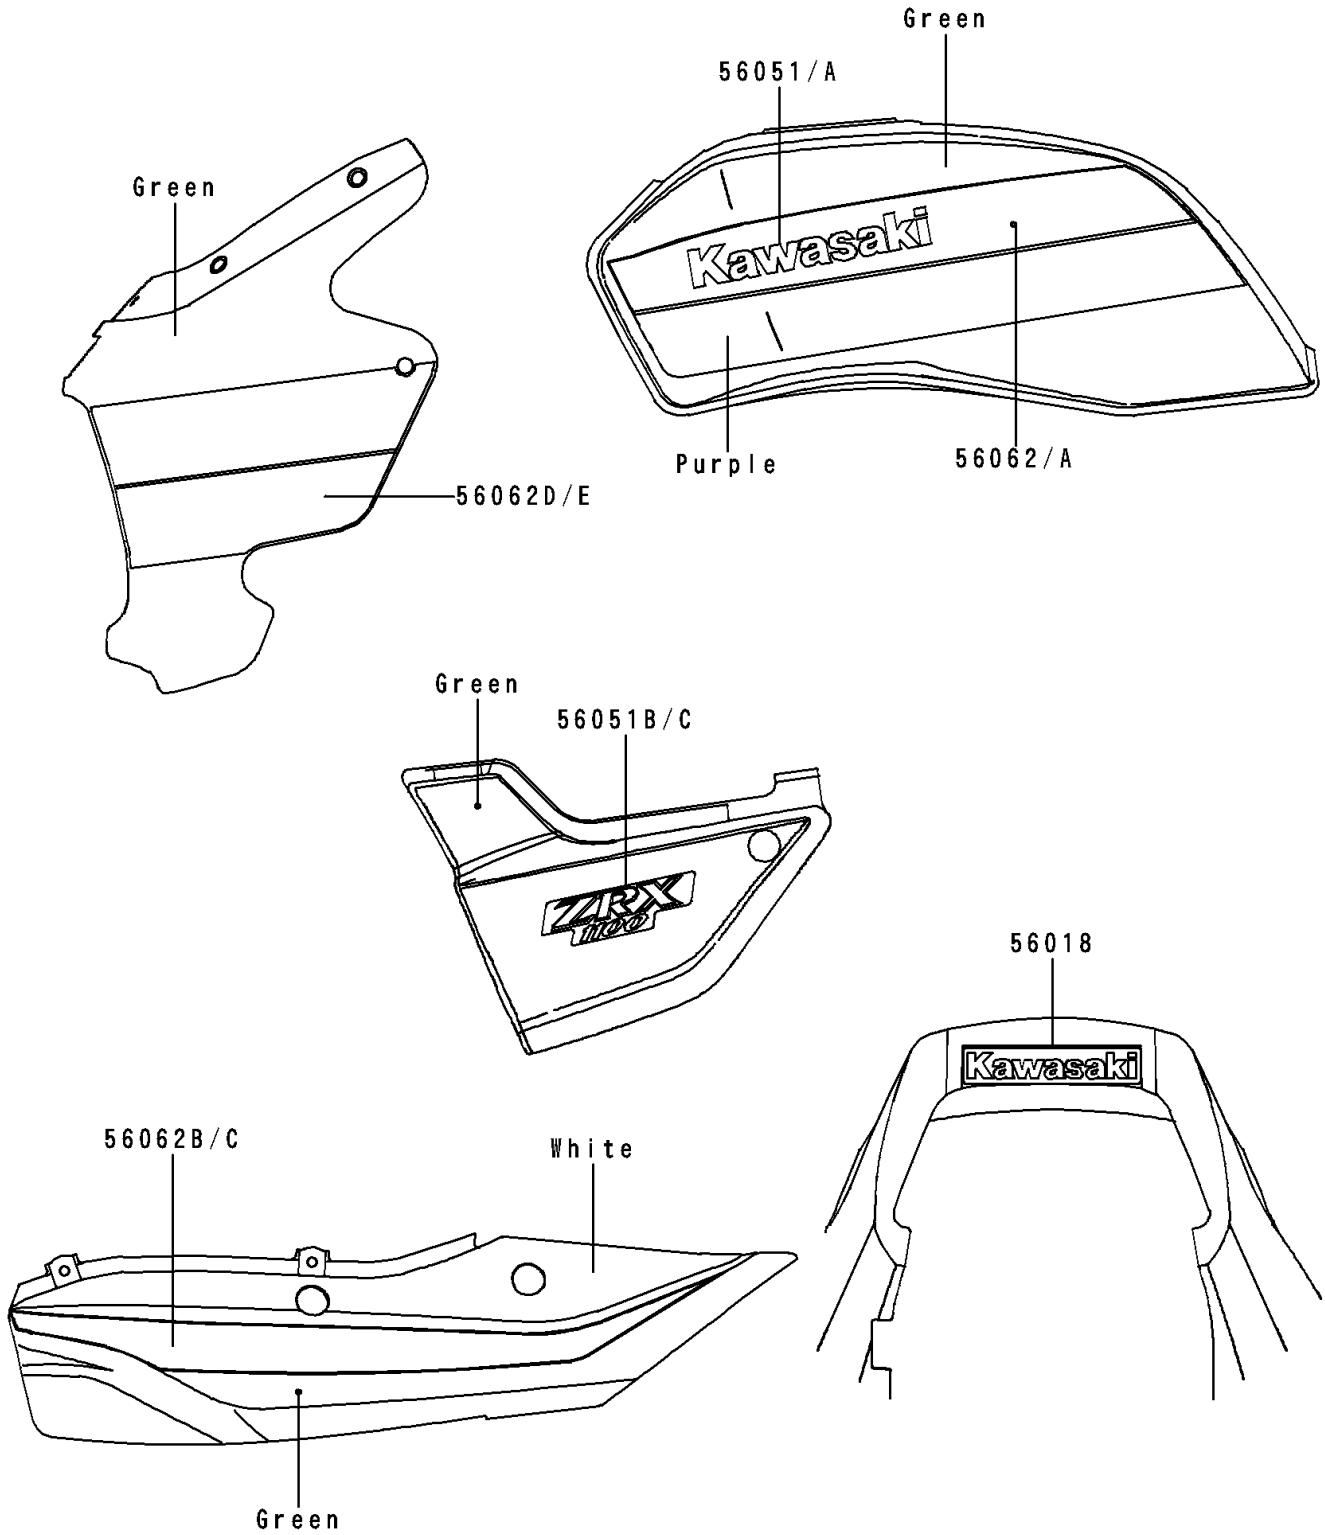

1999 ZRX1100 PARTS DIAGRAM

Decals(ZR1100-C3)

F2861

1999 ZRX1100 PARTS LIST

Decals(ZR1100-C3)

ITEM NAME	PART NUMBER	QUANTITY
MARK,SEAT COVER,KAWASAKI (Ref # 56018)	56018-1208	1
MARK,FUEL TANK,LH,KAWASAKI (Ref # 56051)	56051-1610	1
MARK,FUEL TANK,RH,KAWASAKI (Ref # 56051A)	56051-1611	1
MARK,SIDE COVER,LH,ZRX 1100 (Ref # 56051B)	56051-1612	1
MARK,SIDE COVER,RH,ZRX 1100 (Ref # 56051C)	56051-1613	1
PATTERN,FUEL TANK,LH (Ref # 56062)	56062-1615	1
PATTERN,FUEL TANK,RH (Ref # 56062A)	56062-1616	1
PATTERN,SEAT COVER,LH (Ref # 56062B)	56062-1617	1
PATTERN,SEAT COVER,RH (Ref # 56062C)	56062-1618	1
PATTERN,UPP COWLING,LH (Ref # 56062D)	56062-1619	1
PATTERN,UPP COWLING,RH (Ref # 56062E)	56062-1620	1