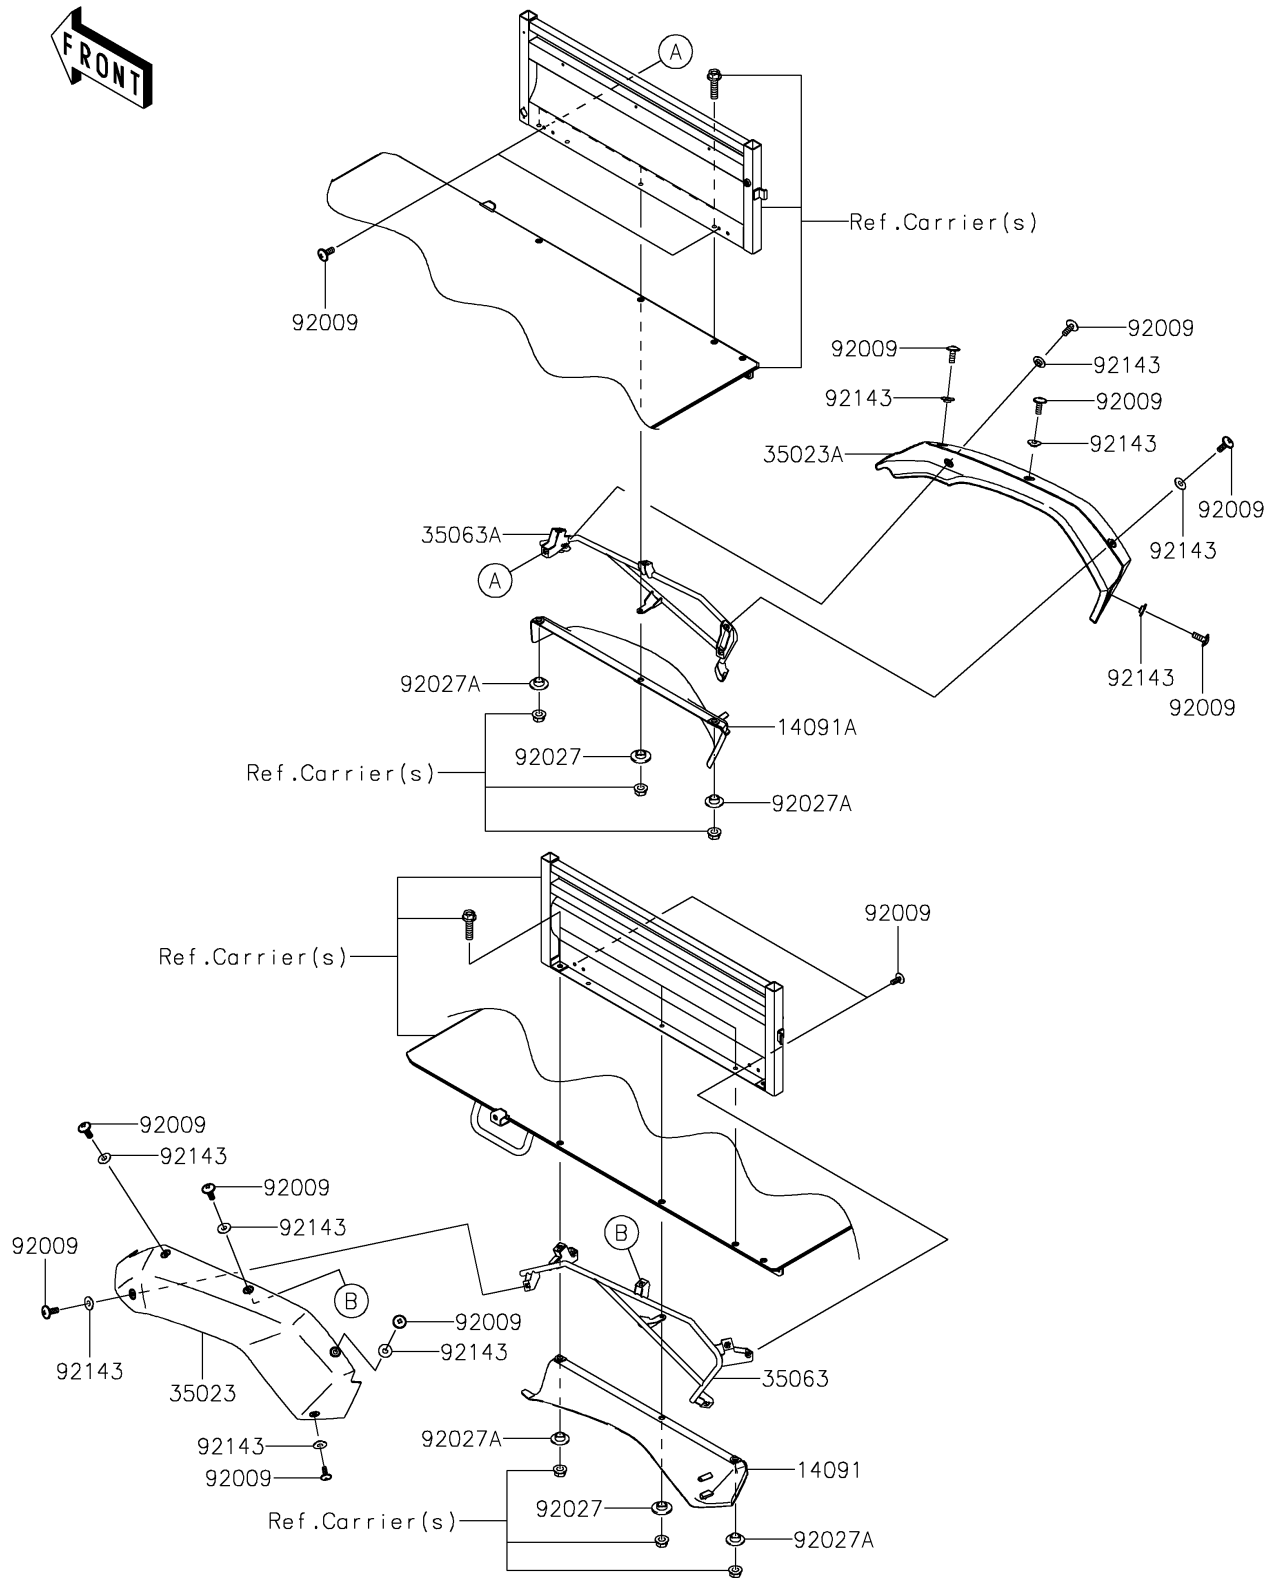

# 2021 MULE™ 4010 TRANS4x4® FE PARTS DIAGRAM

Rear Fender(s)

F2172

## 2021 MULE™ 4010 TRANS4x4® FE PARTS LIST

### Rear Fender(s)

ITEM NAME	PART NUMBER	QUANTITY
COVER,FENDER,INSIDE,RR,LH (Ref # 14091)	14091-1634	1
COVER,FENDER,INSIDE,RR,RH (Ref # 14091A)	14091-1635	1
FENDER-REAR,LH,F.BLACK (Ref # 35023)	35023-0121-6Z	1
FENDER-REAR,RH,F.BLACK (Ref # 35023A)	35023-0122-6Z	1
STAY,RR,LH (Ref # 35063)	35063-0449	1
STAY,RR,RH (Ref # 35063A)	35063-0450	1
SCREW,6X16 (Ref # 92009)	92009-1621	14
COLLAR (Ref # 92027)	92027-1354	2
COLLAR (Ref # 92027A)	92027-1908	4
COLLAR (Ref # 92143)	92143-1087	10