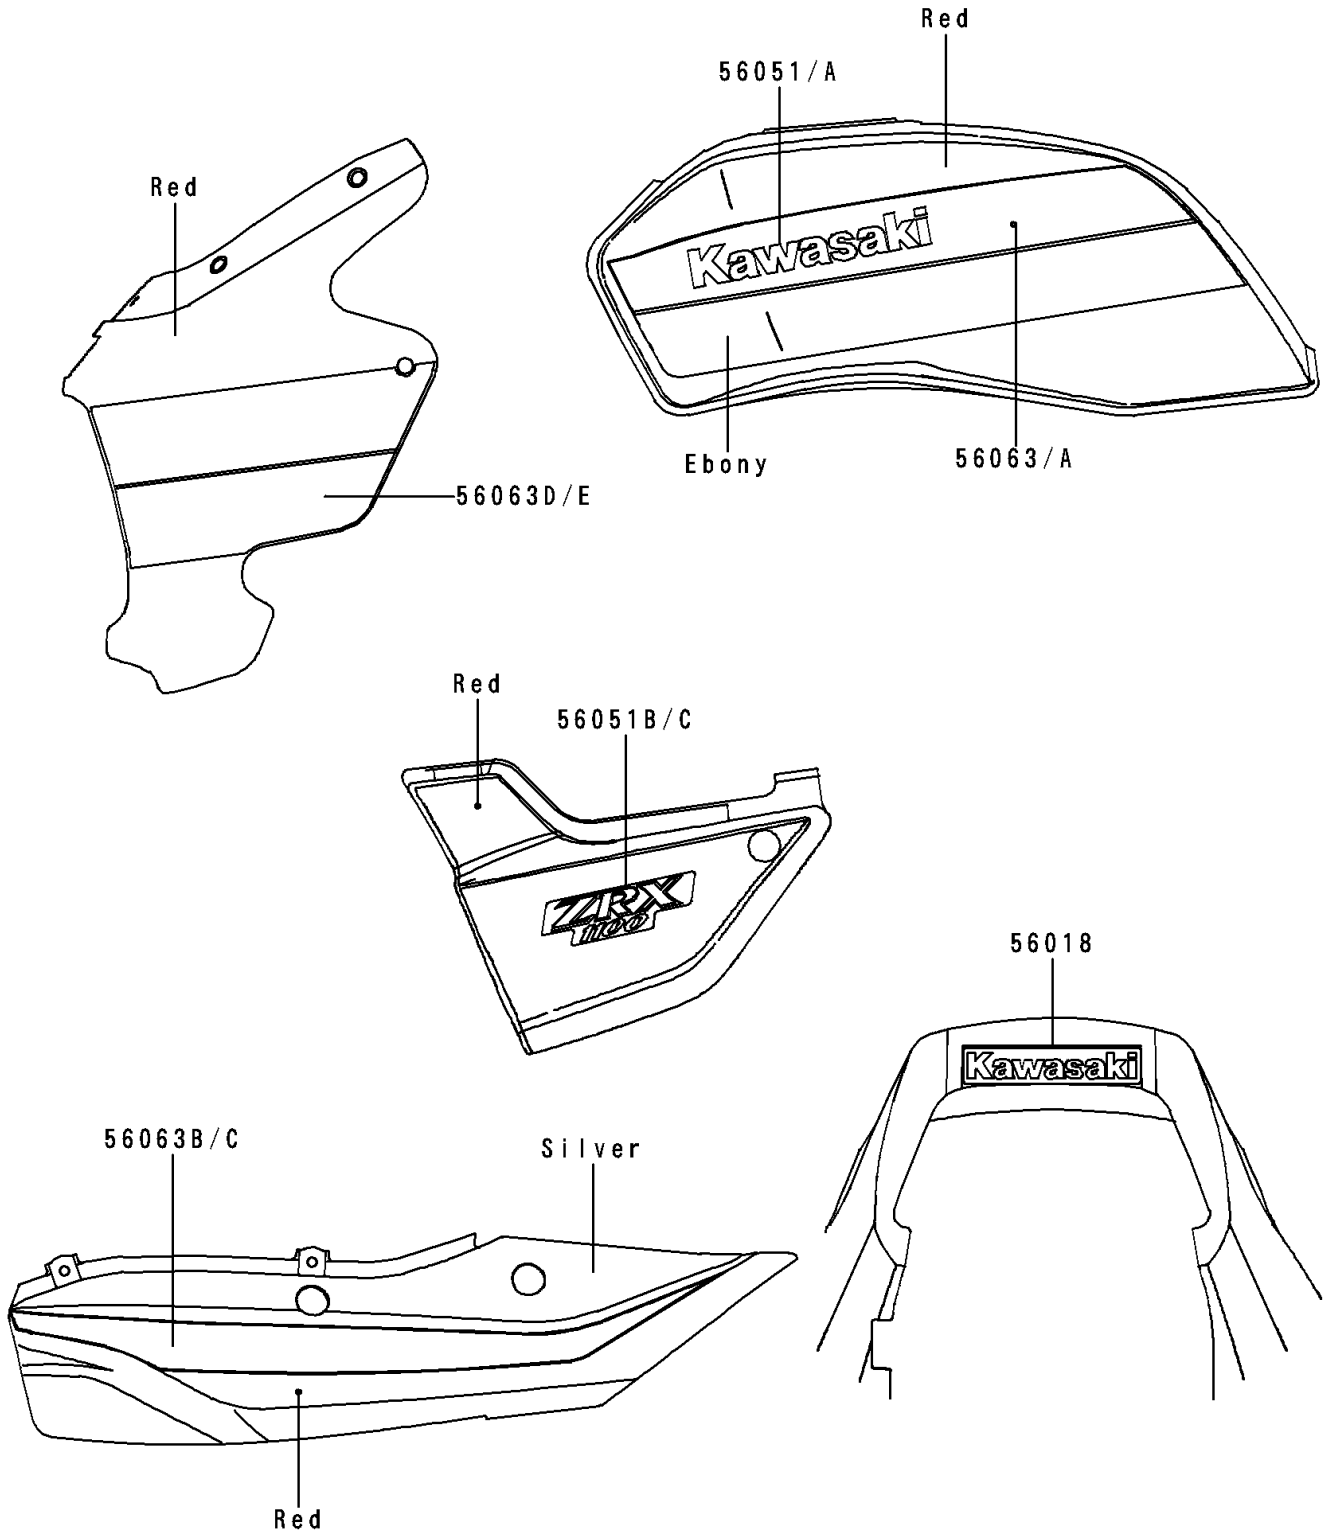

2000 ZRX1100 PARTS DIAGRAM

Decals(Ebony/Red)(ZR1100-C4)

F2861A

2000 ZRX1100 PARTS LIST

Decals(Ebony/Red)(ZR1100-C4)

ITEM NAME	PART NUMBER	QUANTITY
-----------	-------------	----------