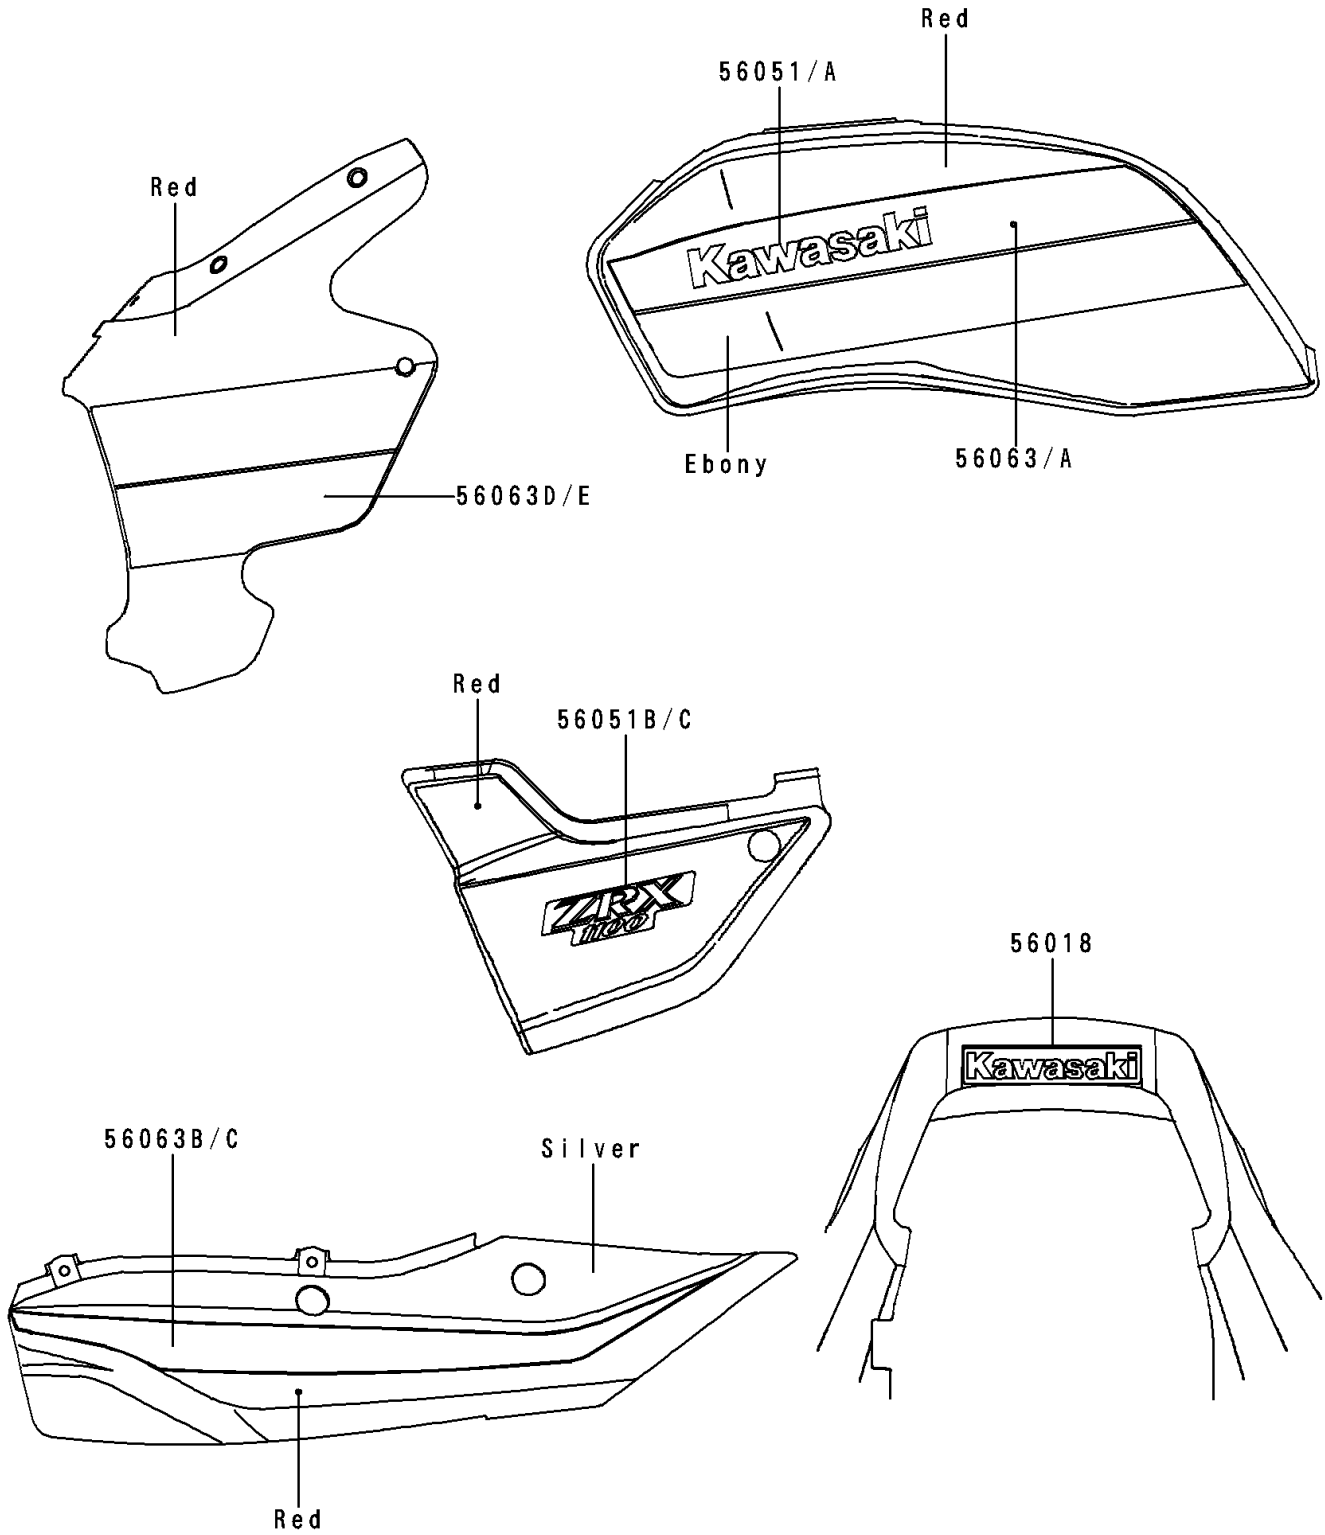

# 2000 ZRX1100 PARTS DIAGRAM

Decals(Ebony/Red)(ZR1100-C4)

F2861A

## 2000 ZRX1100 PARTS LIST

Decals(Ebony/Red)(ZR1100-C4)

ITEM NAME	PART NUMBER	QUANTITY
MARK,SEAT COVER,KAWASAKI (Ref # 56018)	56018-1208	1
MARK,FUEL TANK,LH,KAWASAKI (Ref # 56051)	56051-1610	1
MARK,FUEL TANK,RH,KAWASAKI (Ref # 56051A)	56051-1611	1
MARK,SIDE COVER,LH,ZRX 1100 (Ref # 56051B)	56051-1612	1
MARK,SIDE COVER,RH,ZRX 1100 (Ref # 56051C)	56051-1613	1
PATTERN,FUEL TANK,LH (Ref # 56063)	56063-1227	1
PATTERN,FUEL TANK,RH (Ref # 56063A)	56063-1228	1
PATTERN,SEAT COVER,LH (Ref # 56063B)	56063-1229	1
PATTERN,SEAT COVER,RH (Ref # 56063C)	56063-1230	1
PATTERN,UPP COWLING,LH (Ref # 56063D)	56063-1231	1
PATTERN,UPP COWLING,RH (Ref # 56063E)	56063-1232	1