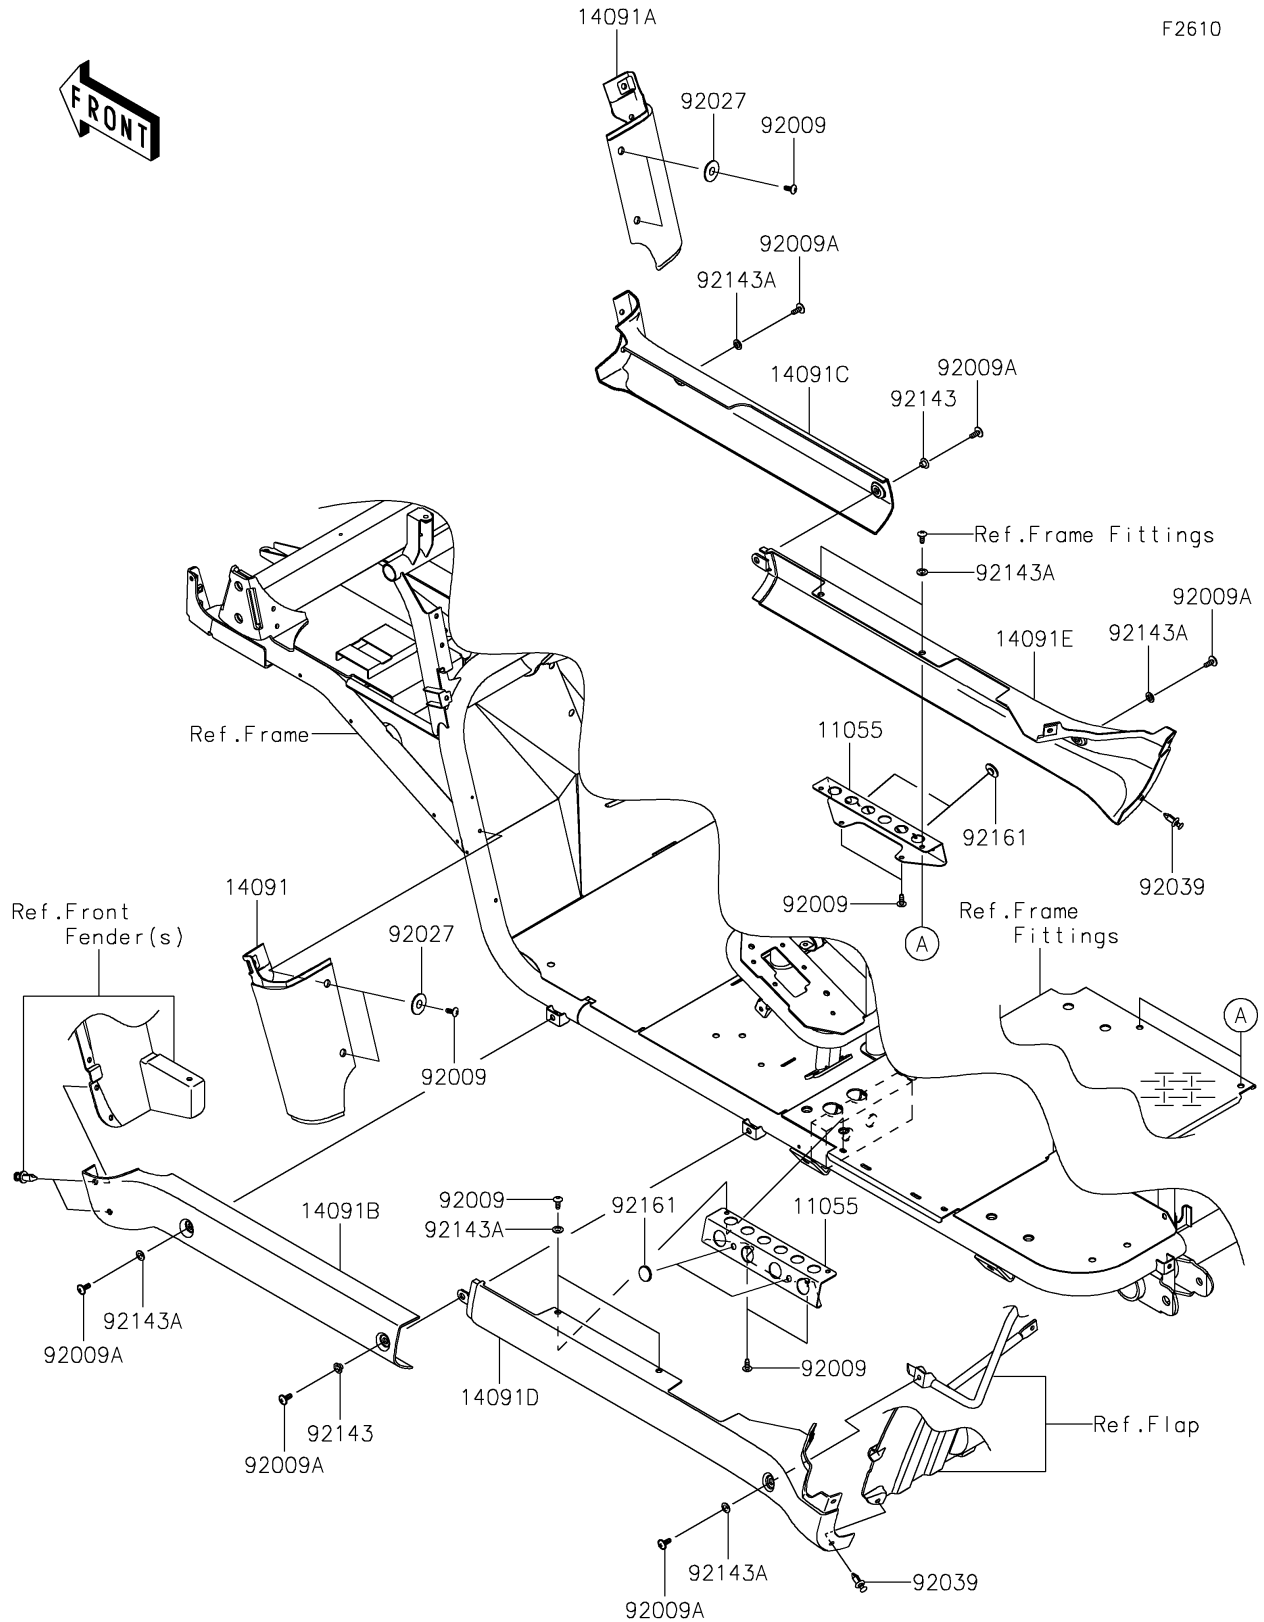

# 2021 MULE™ 4010 TRANS4x4® FE PARTS DIAGRAM

Side Covers/Chain Cover

F2610

## 2021 MULE™ 4010 TRANS4x4® FE PARTS LIST

### Side Covers/Chain Cover

ITEM NAME	PART NUMBER	QUANTITY
BRACKET (Ref # 11055)	11055-0599	2
COVER,FR FENDER,LWR,LH,F.BLACK (Ref # 14091)	14091-0821-6Z	1
COVER,FR FENDER,LWR,RH,F.BLACK (Ref # 14091A)	14091-0822-6Z	1
COVER,SIDE STEP,FR,LH,F.BLACK (Ref # 14091B)	14091-0823-6Z	1
COVER,SIDE STEP,FR,RH,F.BLACK (Ref # 14091C)	14091-0824-6Z	1
COVER,SIDE STEP,RR,LH,F.BLACK (Ref # 14091D)	14091-0825-6Z	1
COVER,SIDE STEP,RR,RH,F.BLACK (Ref # 14091E)	14091-0826-6Z	1
SCREW,TAPPING,6X16 (Ref # 92009)	92009-1166	10
SCREW,6X16 (Ref # 92009A)	92009-1621	6
COLLAR,L=4.7 (Ref # 92027)	92027-1964	4
RIVET (Ref # 92039)	92039-0776	2
COLLAR (Ref # 92143)	92143-1057	2
COLLAR (Ref # 92143A)	92143-1087	8
DAMPER,RUBBER (Ref # 92161)	92161-1200	4