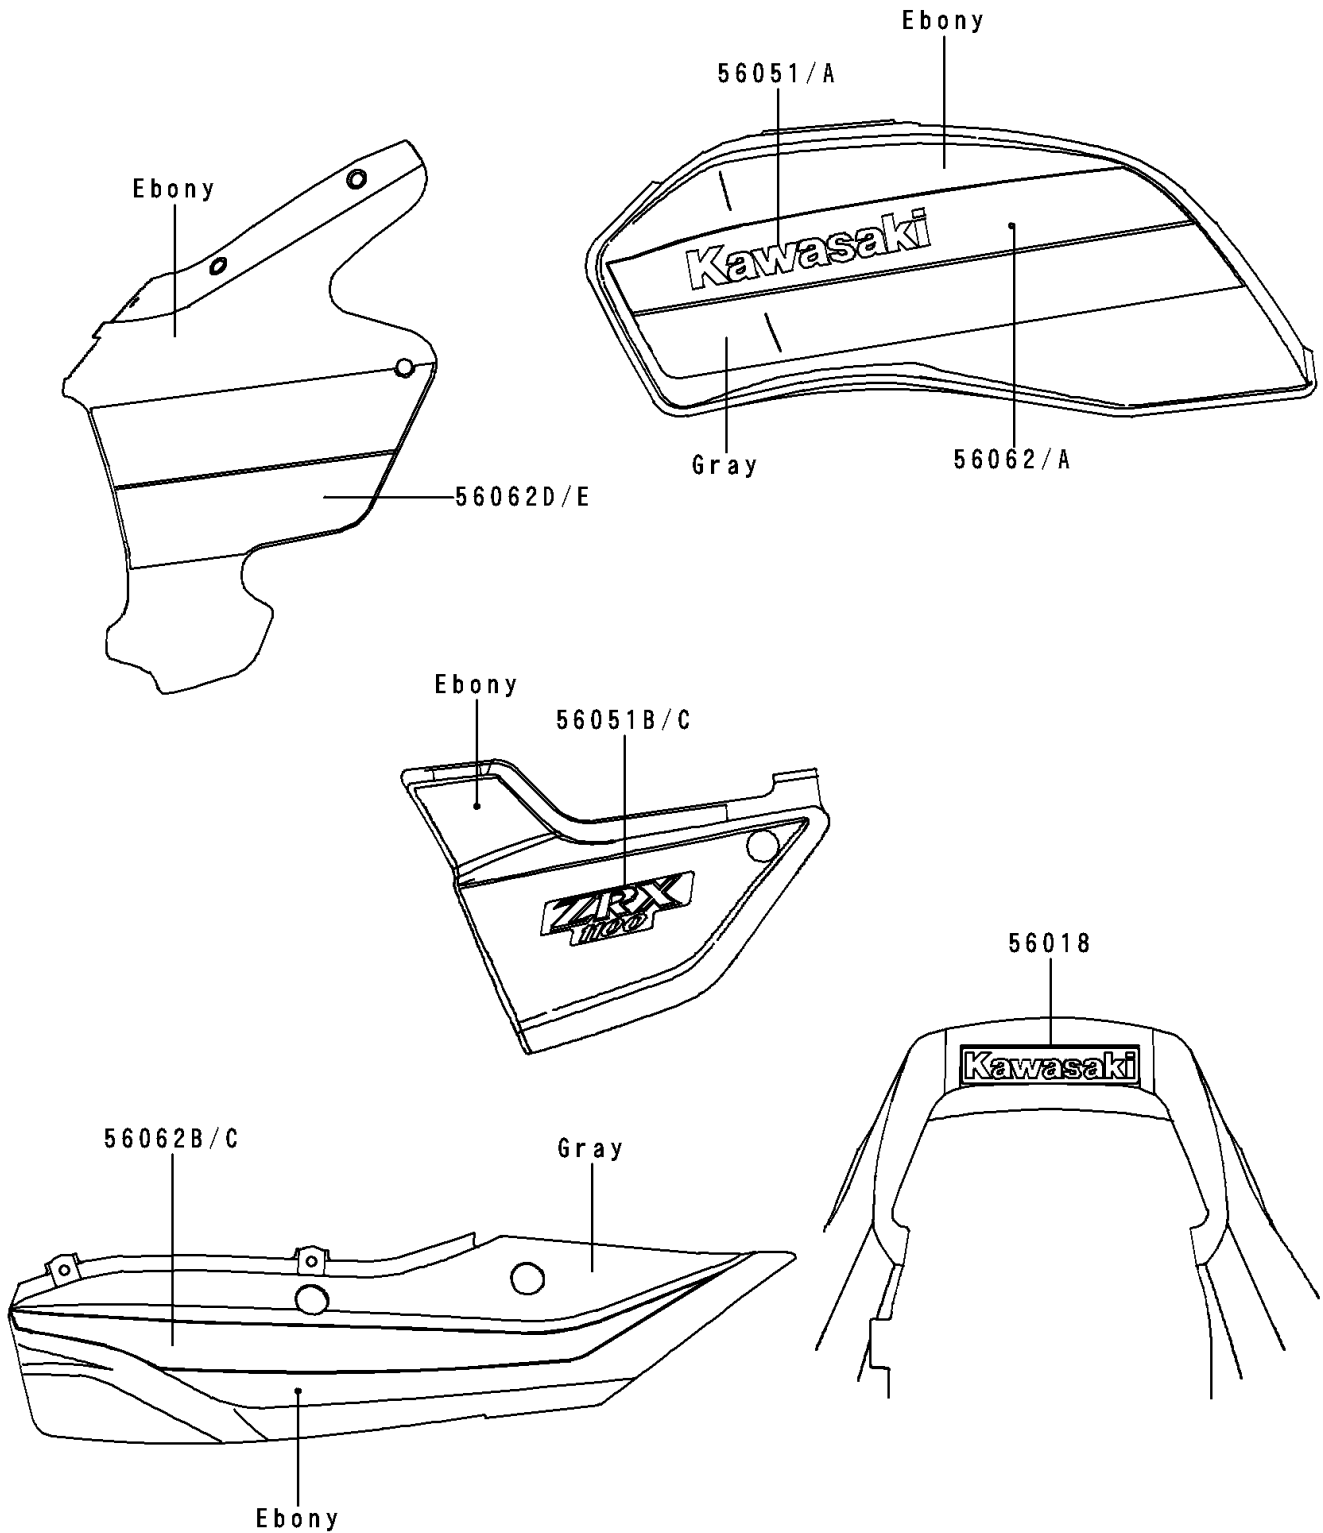

# 2000 ZRX1100 PARTS DIAGRAM

Decals(Gray/Ebony)(ZR1100-C4)

F2861B

## 2000 ZRX1100 PARTS LIST

Decals(Gray/Ebony)(ZR1100-C4)

ITEM NAME	PART NUMBER	QUANTITY
MARK,SEAT COVER,KAWASAKI (Ref # 56018)	56018-1208	1
MARK,FUEL TANK,LH,KAWASAKI (Ref # 56051)	56051-1610	1
MARK,FUEL TANK,RH,KAWASAKI (Ref # 56051A)	56051-1611	1
MARK,SIDE COVER,LH,ZRX 1100 (Ref # 56051B)	56051-1612	1
MARK,SIDE COVER,RH,ZRX 1100 (Ref # 56051C)	56051-1613	1
PATTERN,FUEL TANK,LH (Ref # 56062)	56062-1734	1
PATTERN,FUEL TANK,RH (Ref # 56062A)	56062-1735	1
PATTERN,SEAT COVER,LH (Ref # 56062B)	56062-1736	1
PATTERN,SEAT COVER,RH (Ref # 56062C)	56062-1737	1
PATTERN,UPP COWLING,LH (Ref # 56062D)	56062-1738	1
PATTERN,UPP COWLING,RH (Ref # 56062E)	56062-1739	1