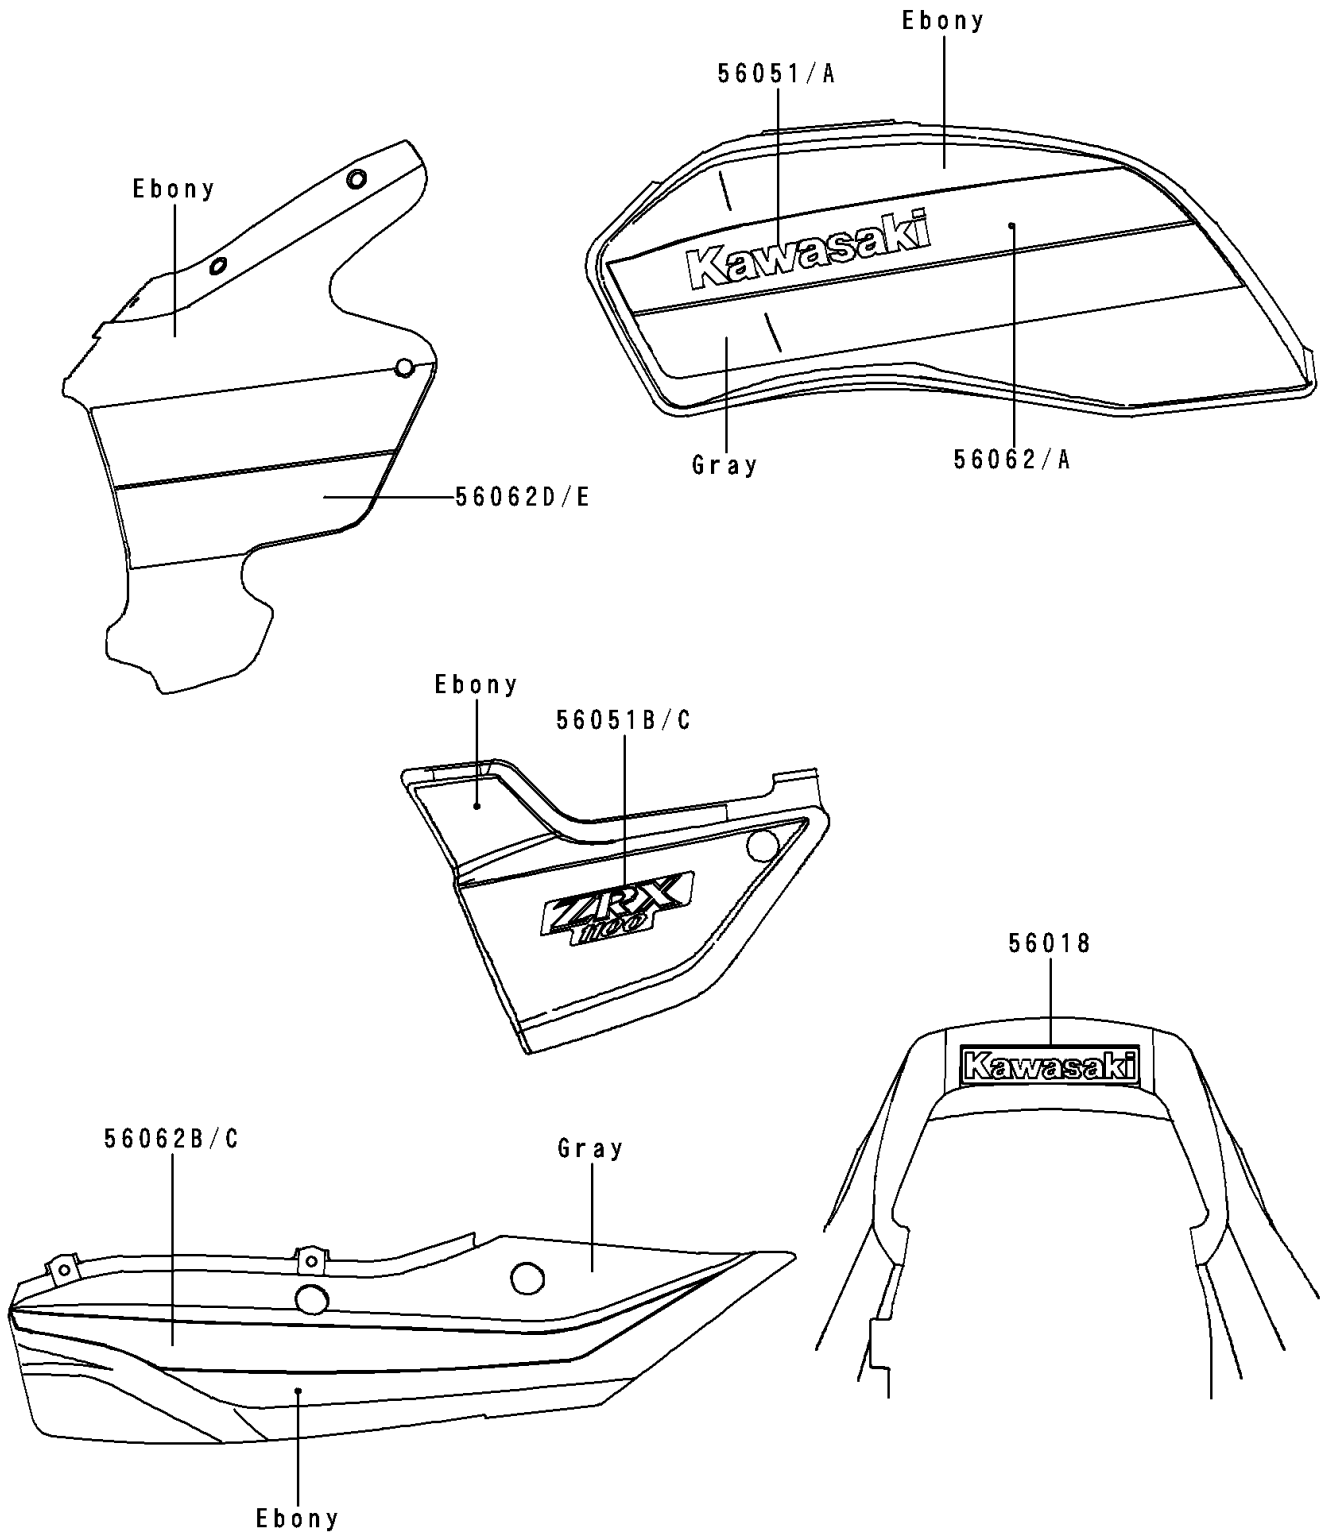

2000 ZRX1100 PARTS DIAGRAM

Decals(Gray/Ebony)(ZR1100-C4)

F2861B

2000 ZRX1100 PARTS LIST

Decals(Gray/Ebony)(ZR1100-C4)

ITEM NAME	PART NUMBER	QUANTITY
MARK,SEAT COVER,KAWASAKI (Ref # 56018)	56018-1208	1
MARK,FUEL TANK,LH,KAWASAKI (Ref # 56051)	56051-1610	1
MARK,FUEL TANK,RH,KAWASAKI (Ref # 56051A)	56051-1611	1
MARK,SIDE COVER,LH,ZRX 1100 (Ref # 56051B)	56051-1612	1
MARK,SIDE COVER,RH,ZRX 1100 (Ref # 56051C)	56051-1613	1
PATTERN,FUEL TANK,LH (Ref # 56062)	56062-1734	1
PATTERN,FUEL TANK,RH (Ref # 56062A)	56062-1735	1
PATTERN,SEAT COVER,LH (Ref # 56062B)	56062-1736	1
PATTERN,SEAT COVER,RH (Ref # 56062C)	56062-1737	1
PATTERN,UPP COWLING,LH (Ref # 56062D)	56062-1738	1
PATTERN,UPP COWLING,RH (Ref # 56062E)	56062-1739	1