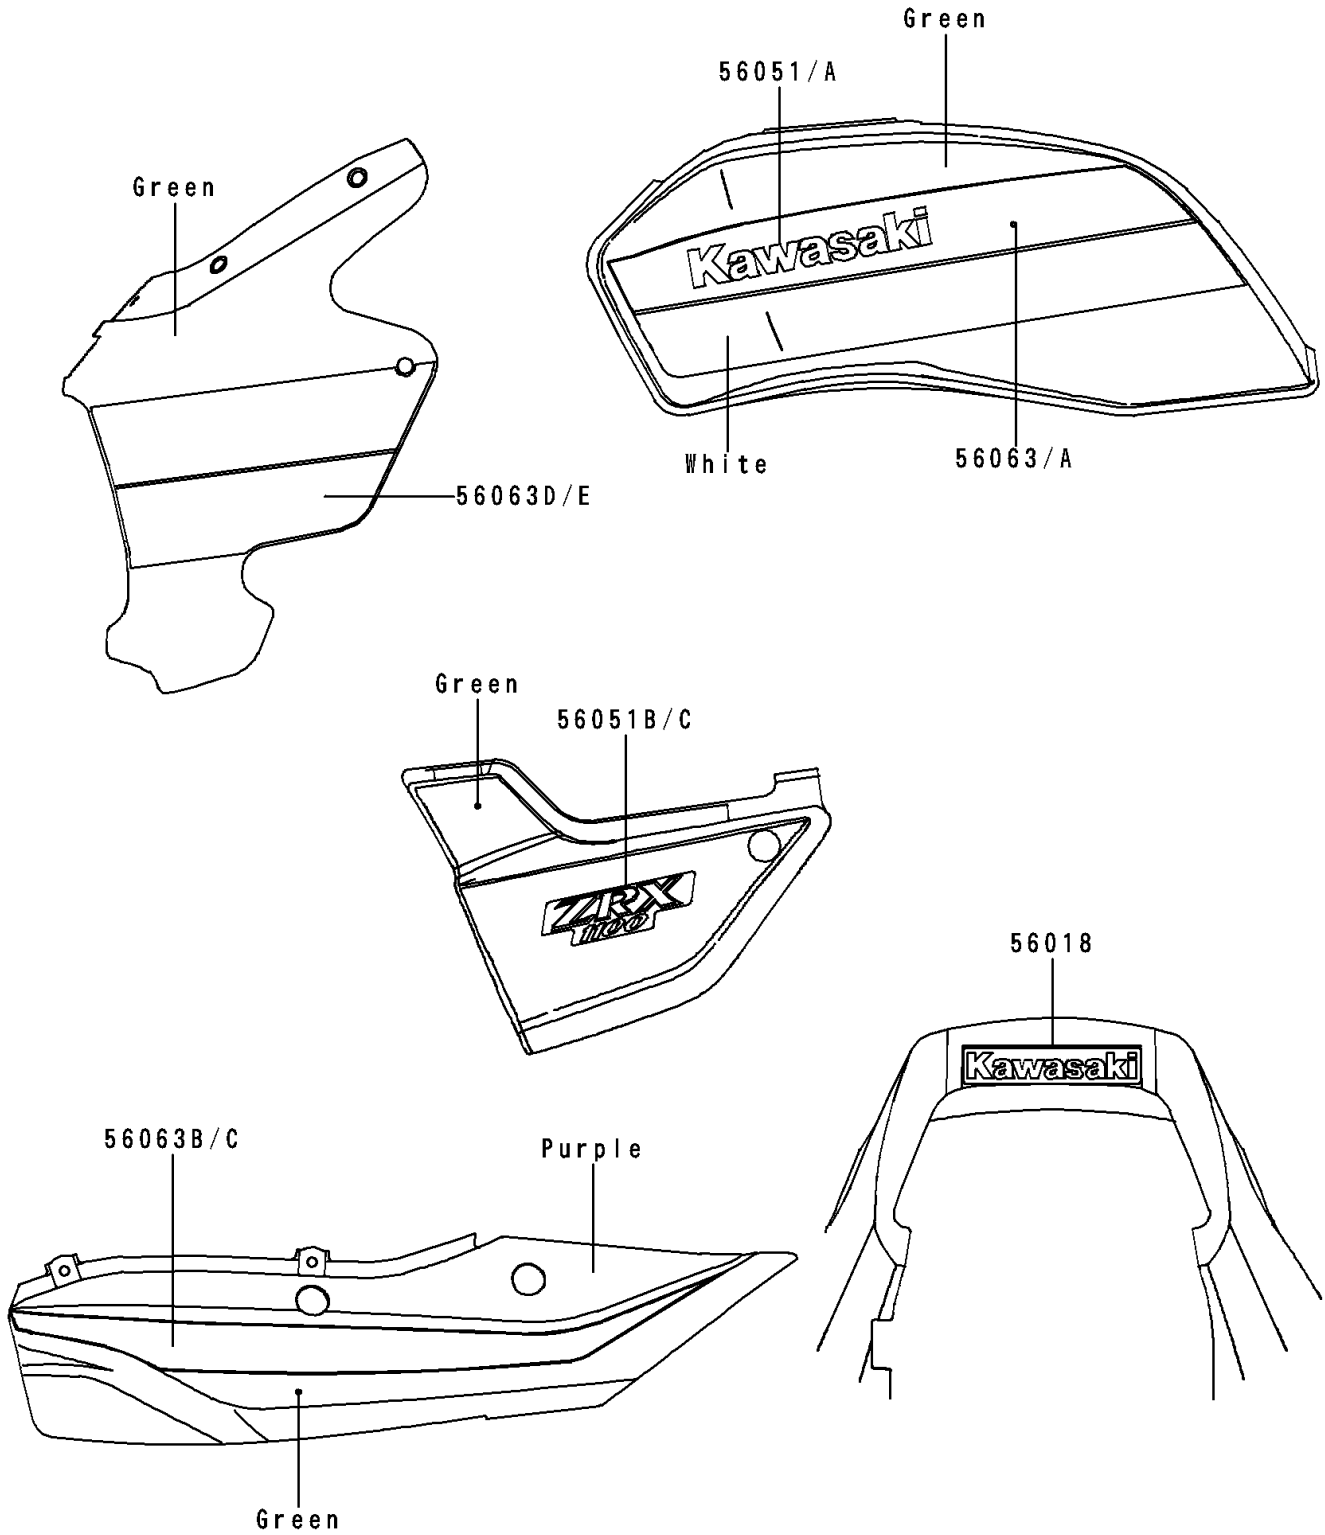

2000 ZRX1100 PARTS DIAGRAM

Decals(Green/White)(ZR1100-C4)

F2861C

2000 ZRX1100 PARTS LIST

Decals(Green/White)(ZR1100-C4)

ITEM NAME	PART NUMBER	QUANTITY
MARK,SEAT COVER,KAWASAKI (Ref # 56018)	56018-1208	1
MARK,FUEL TANK,LH,KAWASAKI (Ref # 56051)	56051-1610	1
MARK,FUEL TANK,RH,KAWASAKI (Ref # 56051A)	56051-1611	1
MARK,SIDE COVER,LH,ZRX 1100 (Ref # 56051B)	56051-1612	1
MARK,SIDE COVER,RH,ZRX 1100 (Ref # 56051C)	56051-1613	1
PATTERN,FUEL TANK,LH (Ref # 56063)	56063-1221	1
PATTERN,FUEL TANK,RH (Ref # 56063A)	56063-1222	1
PATTERN,SEAT COVER,LH (Ref # 56063B)	56063-1223	1
PATTERN,SEAT COVER,RH (Ref # 56063C)	56063-1224	1
PATTERN,UPP COWLING,LH (Ref # 56063D)	56063-1225	1
PATTERN,UPP COWLING,RH (Ref # 56063E)	56063-1226	1