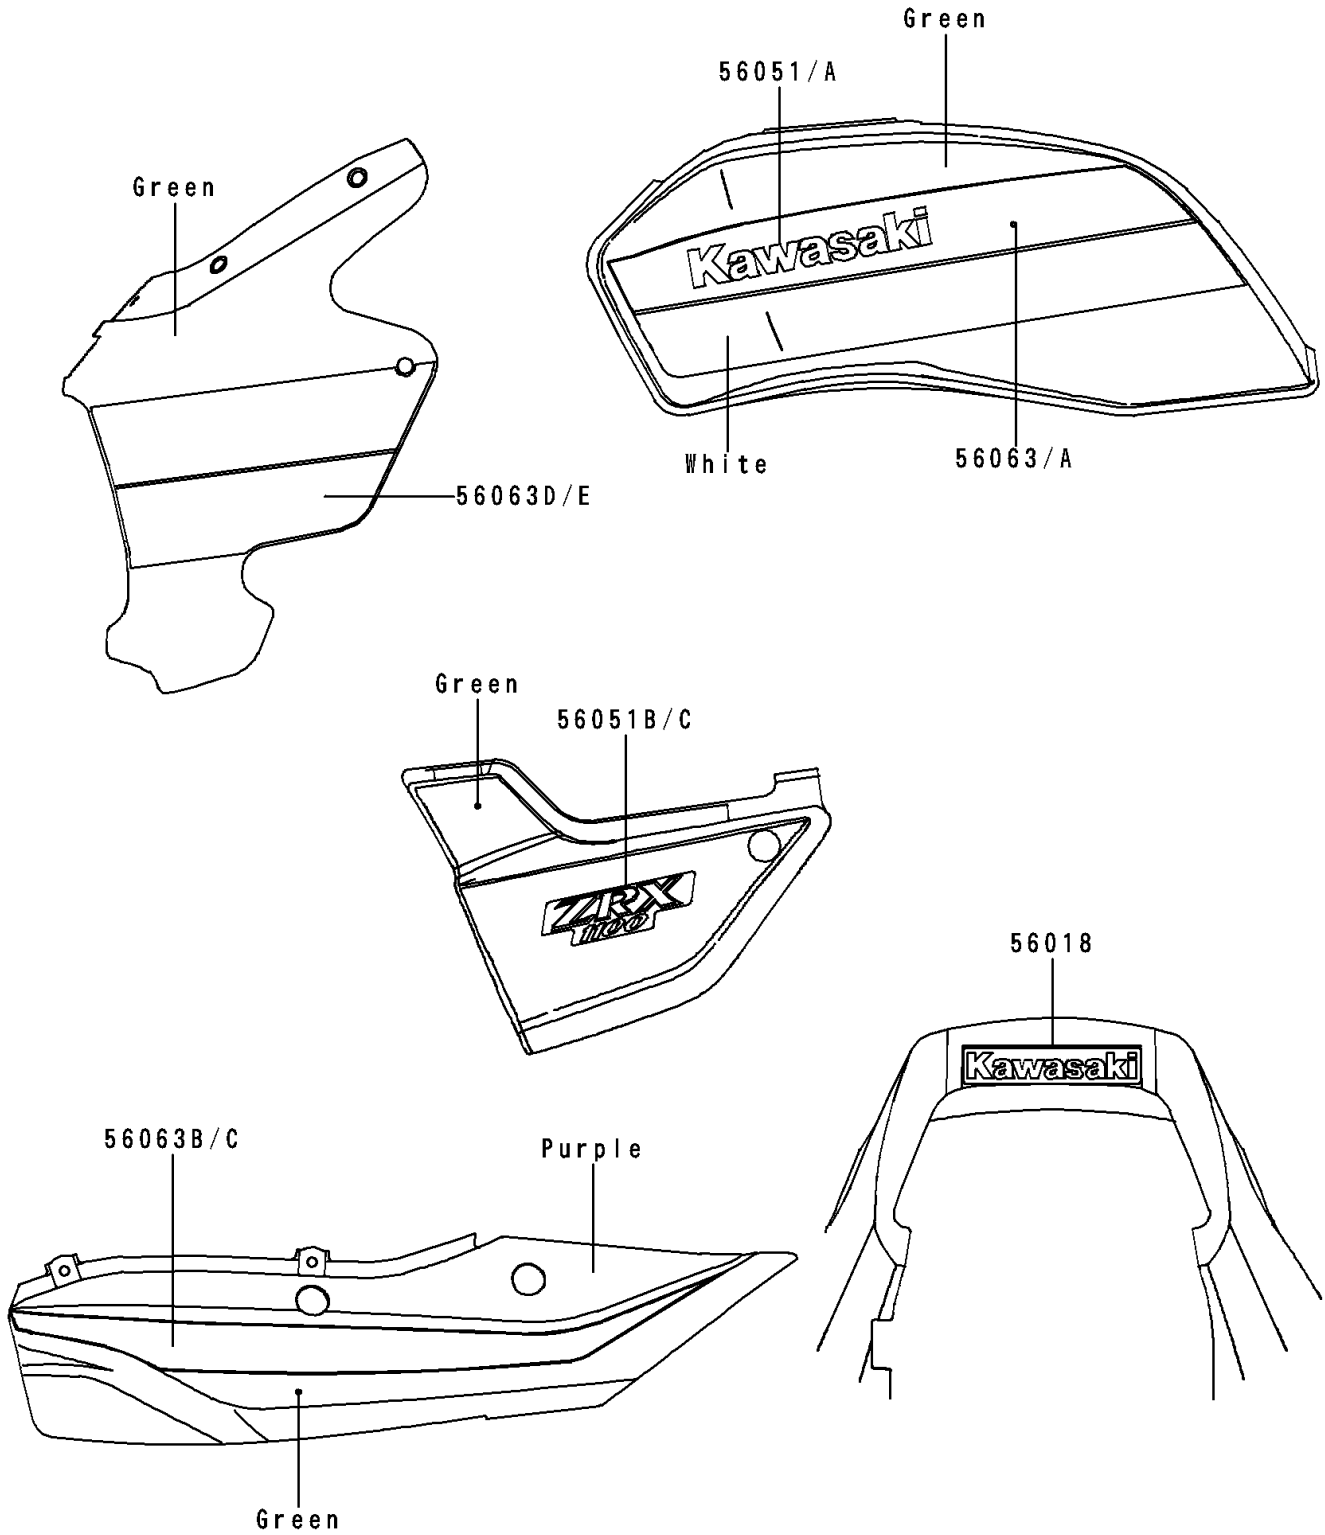

# 2000 ZRX1100 PARTS DIAGRAM

Decals(Green/White)(ZR1100-C4)

F2861C

## 2000 ZRX1100 PARTS LIST

Decals(Green/White)(ZR1100-C4)

ITEM NAME	PART NUMBER	QUANTITY
MARK,SEAT COVER,KAWASAKI (Ref # 56018)	56018-1208	1
MARK,FUEL TANK,LH,KAWASAKI (Ref # 56051)	56051-1610	1
MARK,FUEL TANK,RH,KAWASAKI (Ref # 56051A)	56051-1611	1
MARK,SIDE COVER,LH,ZRX 1100 (Ref # 56051B)	56051-1612	1
MARK,SIDE COVER,RH,ZRX 1100 (Ref # 56051C)	56051-1613	1
PATTERN,FUEL TANK,LH (Ref # 56063)	56063-1221	1
PATTERN,FUEL TANK,RH (Ref # 56063A)	56063-1222	1
PATTERN,SEAT COVER,LH (Ref # 56063B)	56063-1223	1
PATTERN,SEAT COVER,RH (Ref # 56063C)	56063-1224	1
PATTERN,UPP COWLING,LH (Ref # 56063D)	56063-1225	1
PATTERN,UPP COWLING,RH (Ref # 56063E)	56063-1226	1